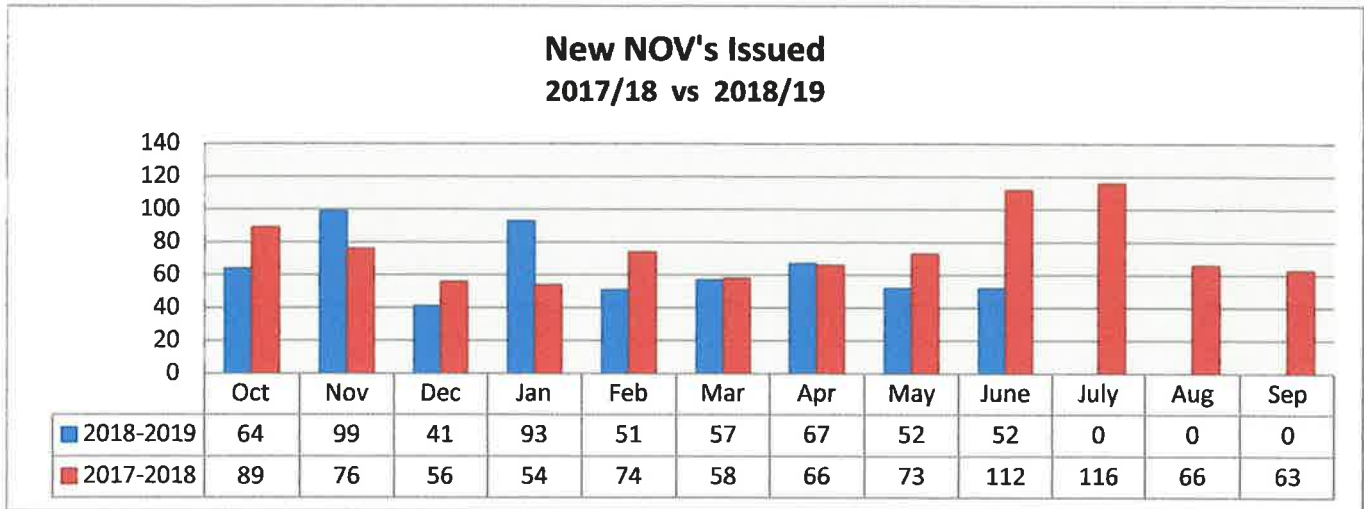

**CODE ENFORCEMENT
YEAR TO YEAR COMPARISON
2017-2018 vs. 2018-2019**

	YTD OCT-JUN <u>2017-2018</u>	YTD OCT-JUN <u>2018-2019</u>
New Notices of Violation Issued	658	576
Inspections Performed	532	538
Compliance	564	505
Signs Collected	508	689
Trash, Grass, Debris Related	159	172
Vehicle, Boat and RV Related	350	240
Permitting	37	64
Cases Presented to CEH - Special Magistrate	0	0
Cases Adjudicated and Fined	0	0

CODE ENFORCEMENT ACTIVITY 2017/18 vs 2018/19