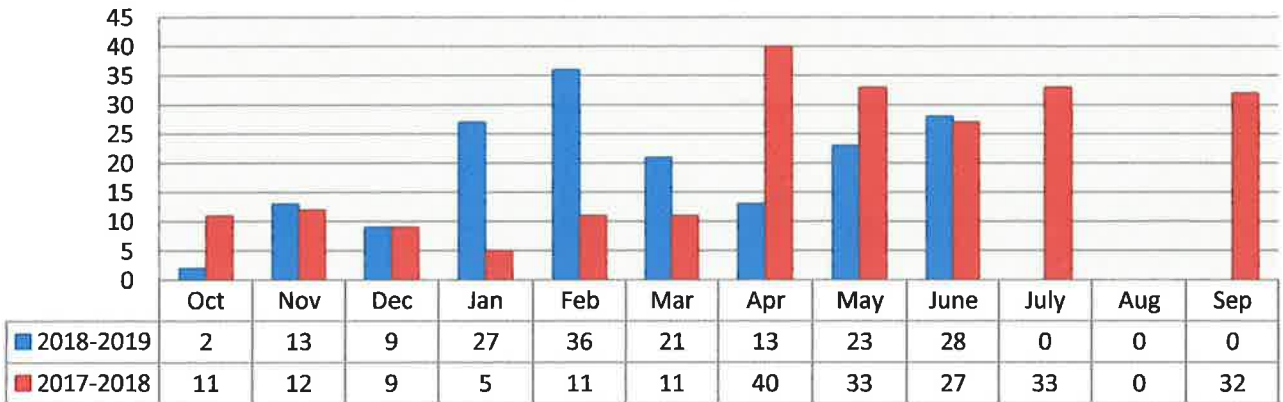

Trash, Grass, Debris 2017/18 vs 2018/19