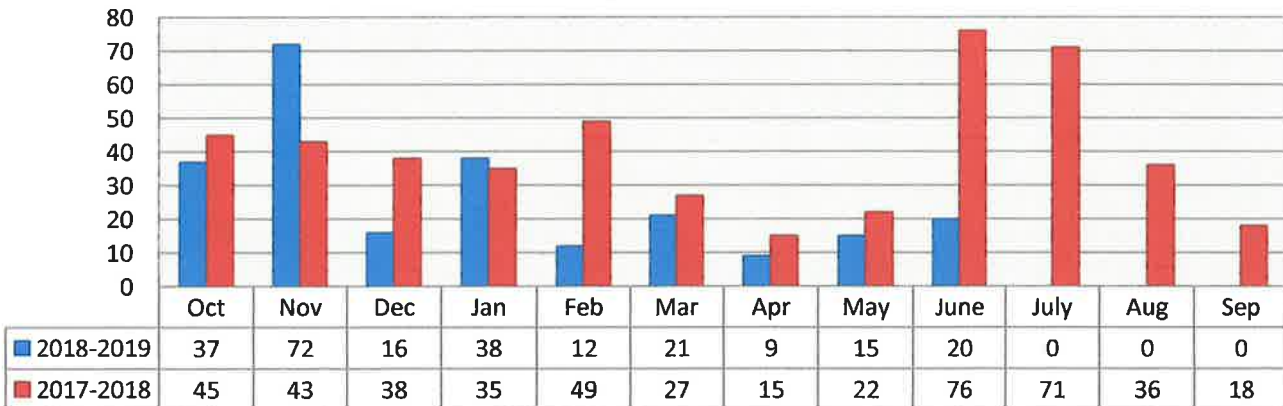

Vehicle, Boat & RV Related 2017/18 vs 2018/19