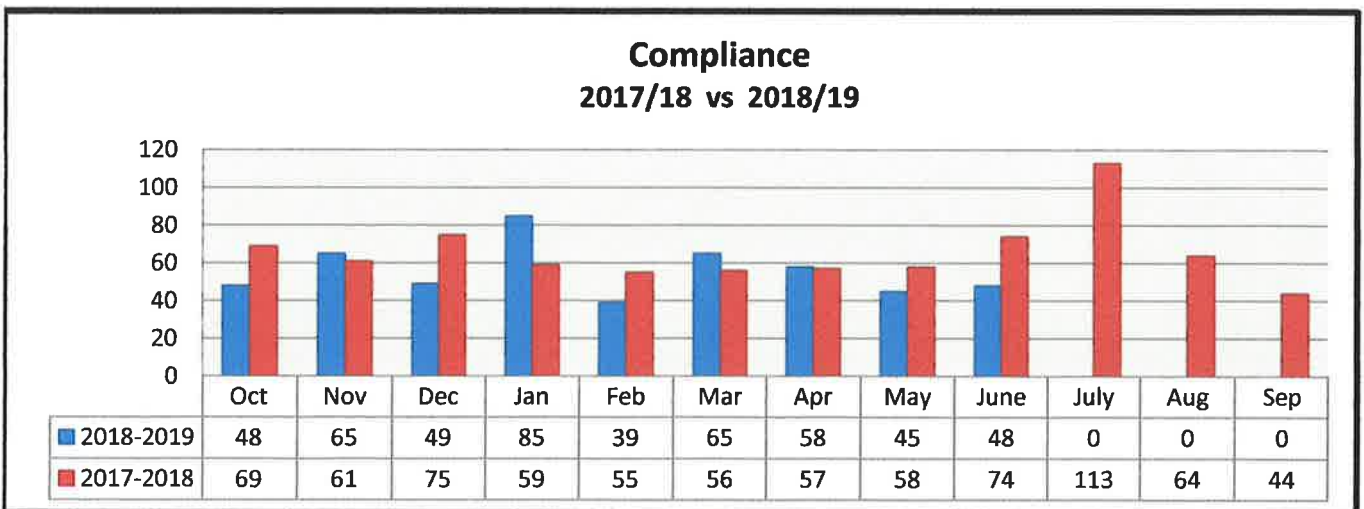

**CODE ENFORCEMENT
YEAR TO YEAR COMPARISON
2017-2018 vs. 2018-2019**

	YTD OCT-JUN <u>2017-2018</u>	YTD OCT-JUN <u>2018-2019</u>
New Notices of Violation Issued	658	576
Inspections Performed	532	538
Compliance	564	505
Signs Collected	508	689
Trash, Grass, Debris Related	159	172
Vehicle, Boat and RV Related	350	240
Permitting	37	64
Cases Presented to CEH - Special Magistrate	0	0
Cases Adjudicated and Fined	0	0

CODE ENFORCEMENT ACTIVITY 2017/18 vs 2018/19