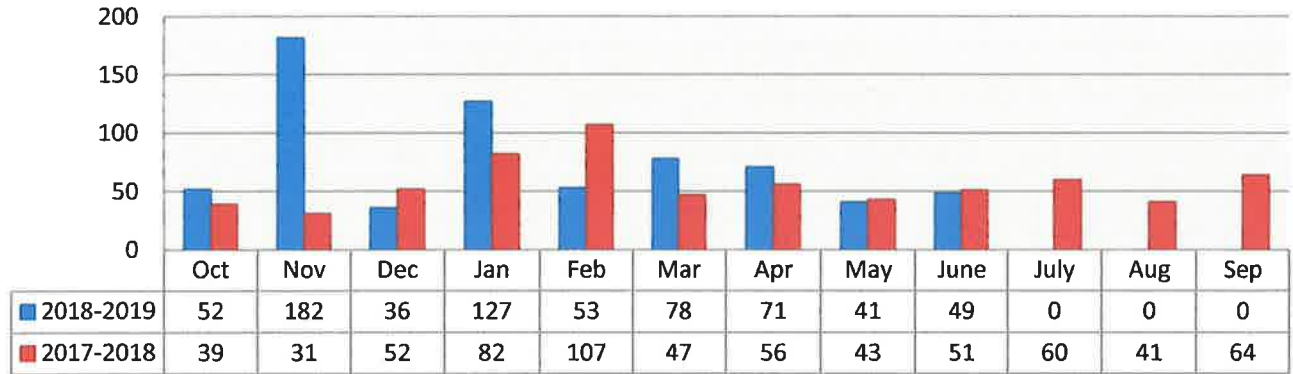

CODE ENFORCEMENT ACTIVITY

Signs 2017/18 vs 2018/19