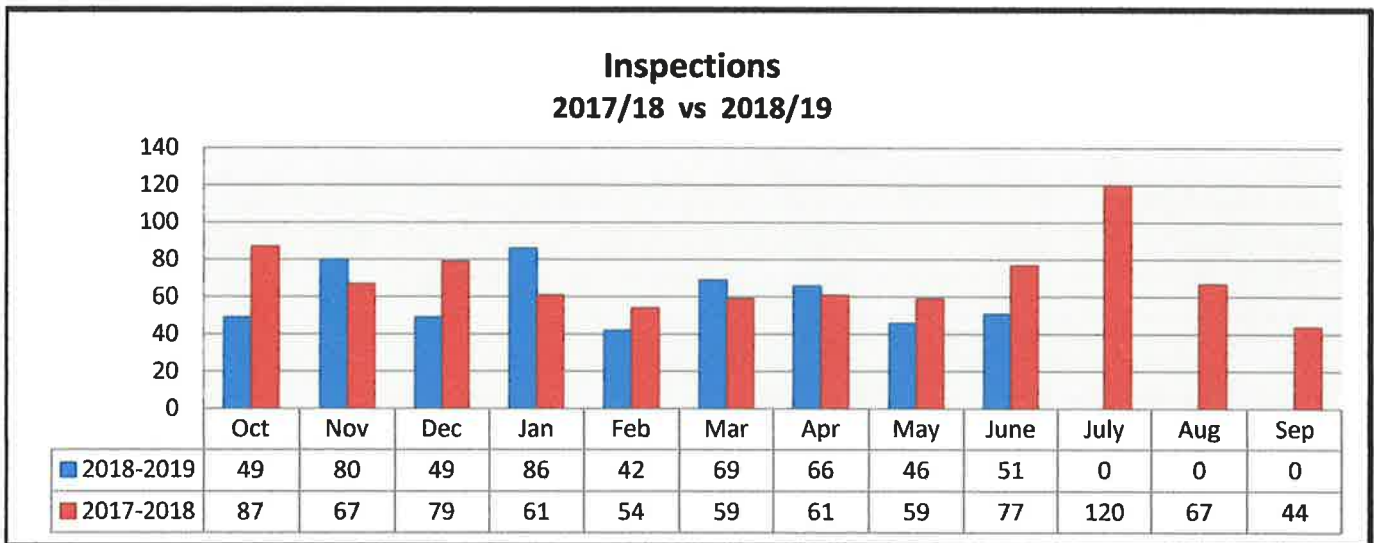

**CODE ENFORCEMENT
YEAR TO YEAR COMPARISON
2017-2018 vs. 2018-2019**

	YTD OCT-JUN <u>2017-2018</u>	YTD OCT-JUN <u>2018-2019</u>
New Notices of Violation Issued	658	576
Inspections Performed	532	538
Compliance	564	505
Signs Collected	508	689
Trash, Grass, Debris Related	159	172
Vehicle, Boat and RV Related	350	240
Permitting	37	64
Cases Presented to CEH - Special Magistrate	0	0
Cases Adjudicated and Fined	0	0

CODE ENFORCEMENT ACTIVITY 2017/18 vs 2018/19