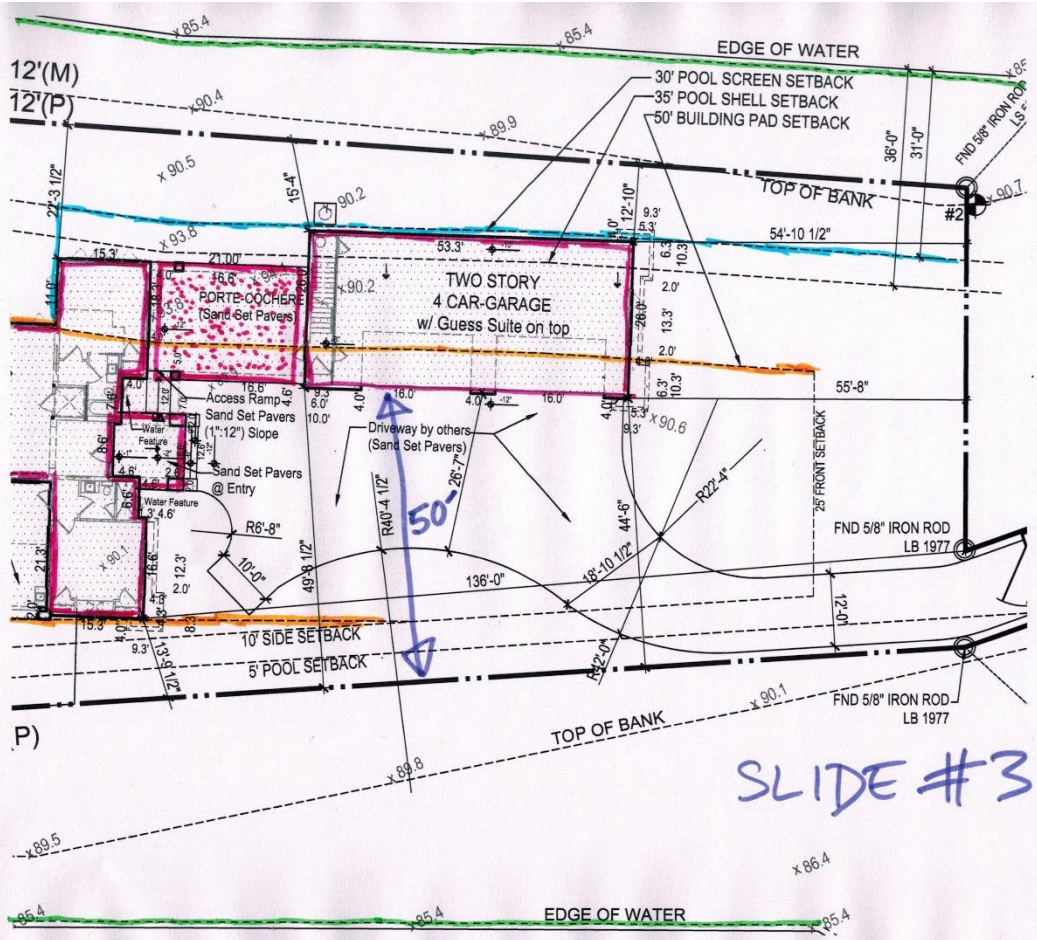

Slide #1 - Property & Neighbors

SLIDE #2

NHWL ELEVATION
PER BELLE ISLE
OF 85.85' IS IN
NAVD 1988 DATUM

SLIDE #3

Amazon Delivery Vehicle - 23.5' Long