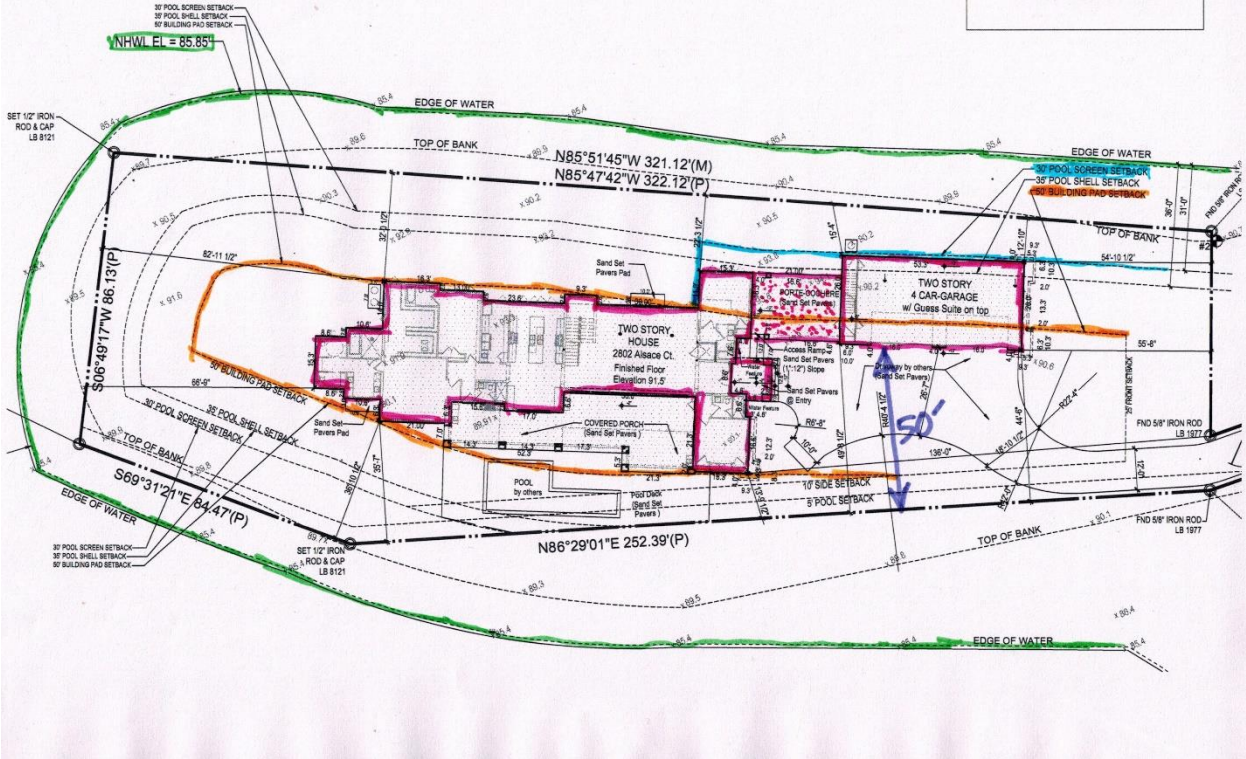

Slide #1 - Property & Neighbors

SLIDE #2

NHWL ELEVATION
PER BELLE ISLE
OF 85.85' IS IN
NAVD 1988 DATUM

SLIDE #3

Amazon Delivery Vehicle - 23.5' Long