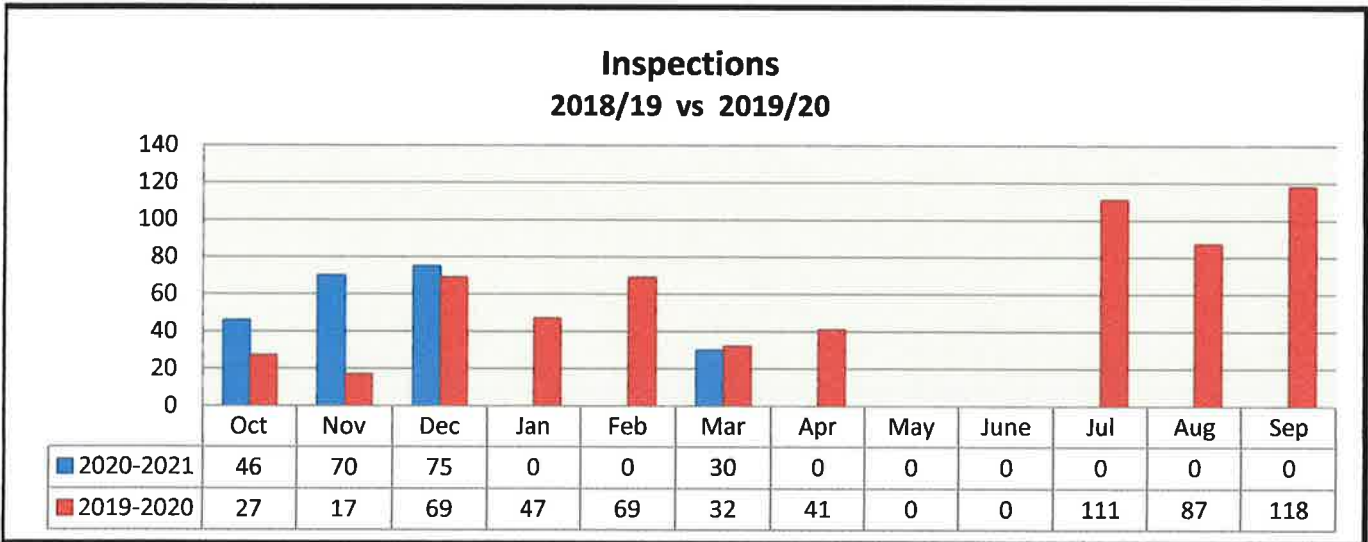

**CODE ENFORCEMENT
YEAR TO YEAR COMPARISON
2019-2020 vs. 2020-2021**

	YTD OCT-MAR <u>2019-2020</u>	YTD OCT-MAR <u>2020-2021</u>
New Notices of Violation Issued	284	313
Inspections Performed	261	304
Compliance	230	283
Signs Collected	436	145
Trash, Grass, Debris Related	60	70
Vehicle, Boat and RV Related	95	91
Permitting	50	21
Cases Presented to CEH - Special Magistrate	0	0
Cases Adjudicated and Fined	0	0

CODE ENFORCEMENT ACTIVITY 2018/19 vs 2019/20