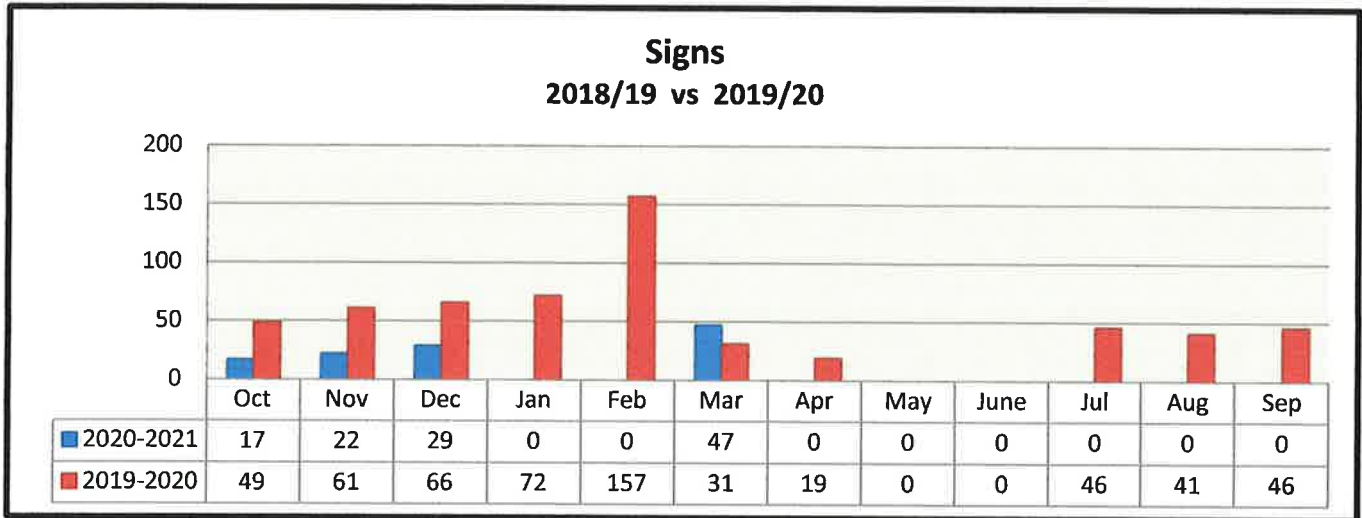

CODE ENFORCEMENT ACTIVITY 2018/19 vs 2019/20