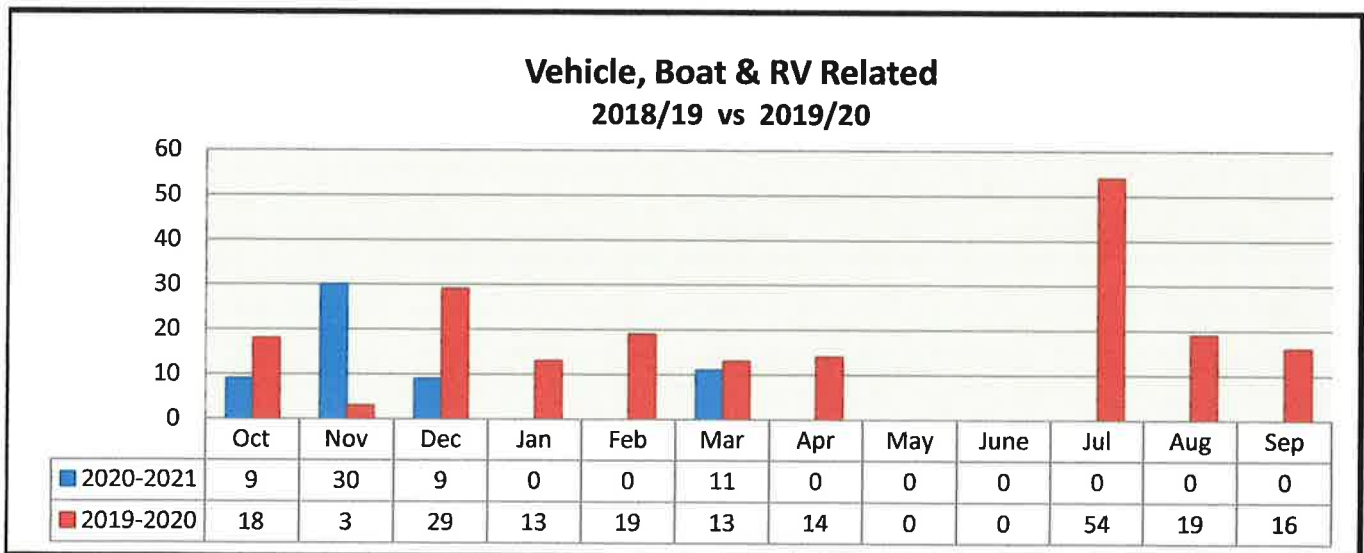

CODE ENFORCEMENT ACTIVITY 2018/19 vs 2019/20