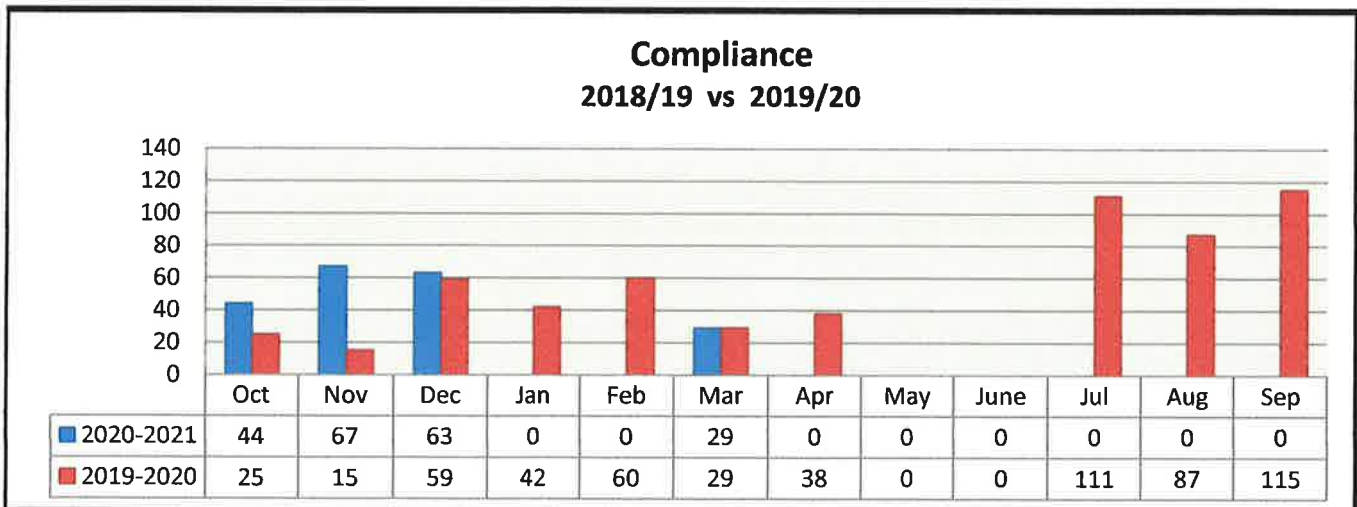

**CODE ENFORCEMENT
YEAR TO YEAR COMPARISON
2019-2020 vs. 2020-2021**

	YTD OCT-MAR <u>2019-2020</u>	YTD OCT-MAR <u>2020-2021</u>
New Notices of Violation Issued	284	313
Inspections Performed	261	304
Compliance	230	283
Signs Collected	436	145
Trash, Grass, Debris Related	60	70
Vehicle, Boat and RV Related	95	91
Permitting	50	21
Cases Presented to CEH - Special Magistrate	0	0
Cases Adjudicated and Fined	0	0

CODE ENFORCEMENT ACTIVITY 2018/19 vs 2019/20