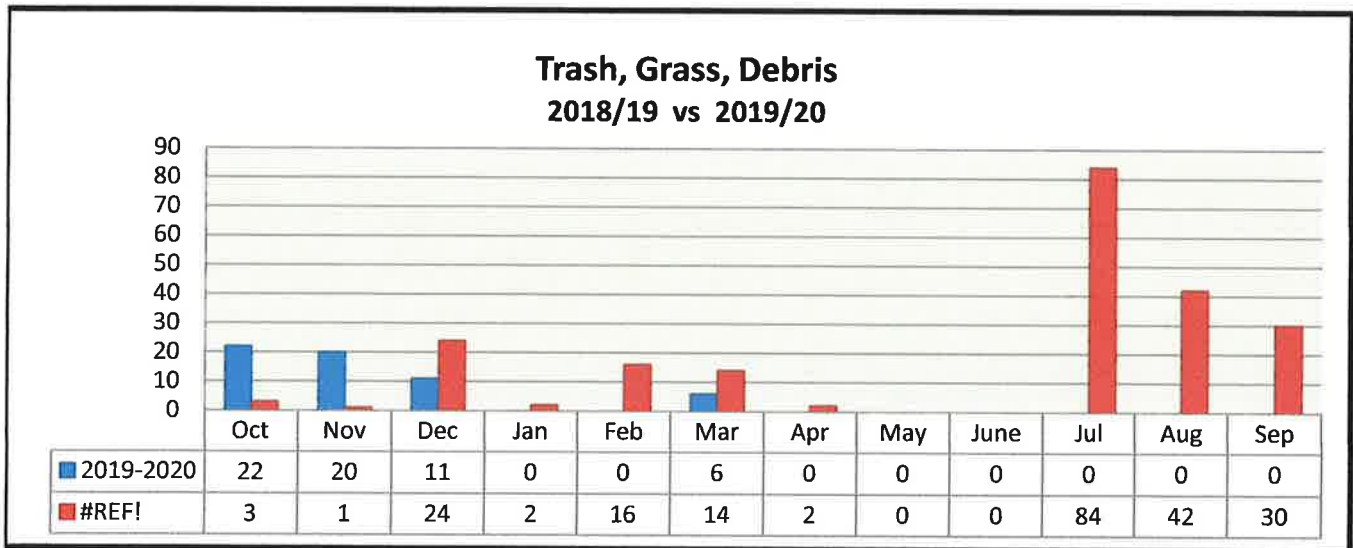

CODE ENFORCEMENT ACTIVITY 2018/19 vs 2019/20