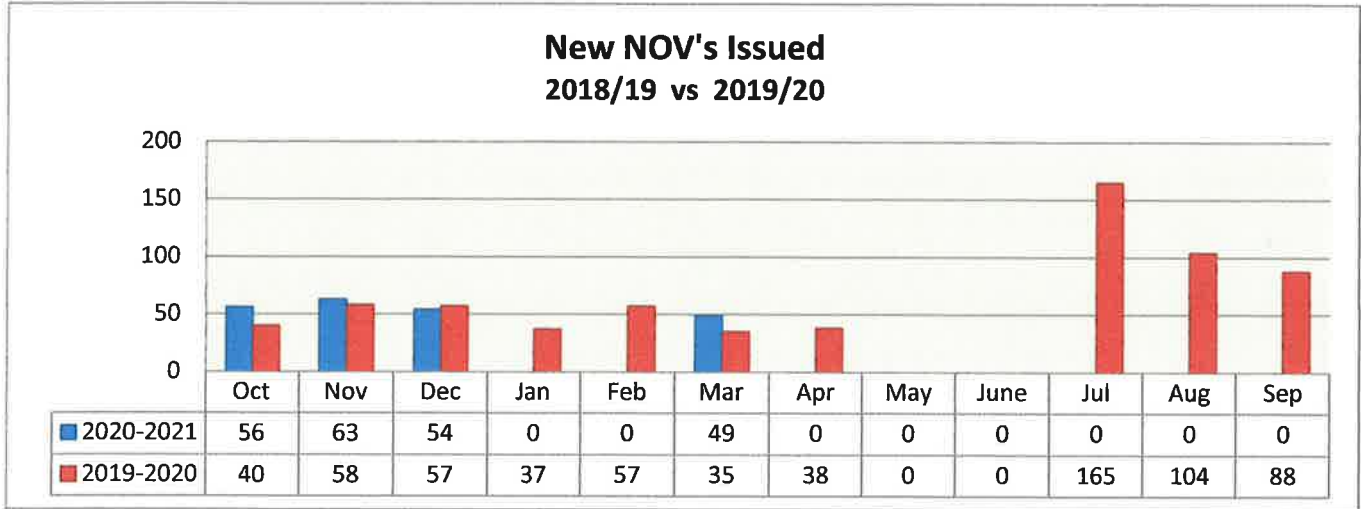

**CODE ENFORCEMENT
YEAR TO YEAR COMPARISON
2019-2020 vs. 2020-2021**

	YTD OCT-MAR <u>2019-2020</u>	YTD OCT-MAR <u>2020-2021</u>
New Notices of Violation Issued	284	313
Inspections Performed	261	304
Compliance	230	283
Signs Collected	436	145
Trash, Grass, Debris Related	60	70
Vehicle, Boat and RV Related	95	91
Permitting	50	21
Cases Presented to CEH - Special Magistrate	0	0
Cases Adjudicated and Fined	0	0

CODE ENFORCEMENT ACTIVITY 2018/19 vs 2019/20