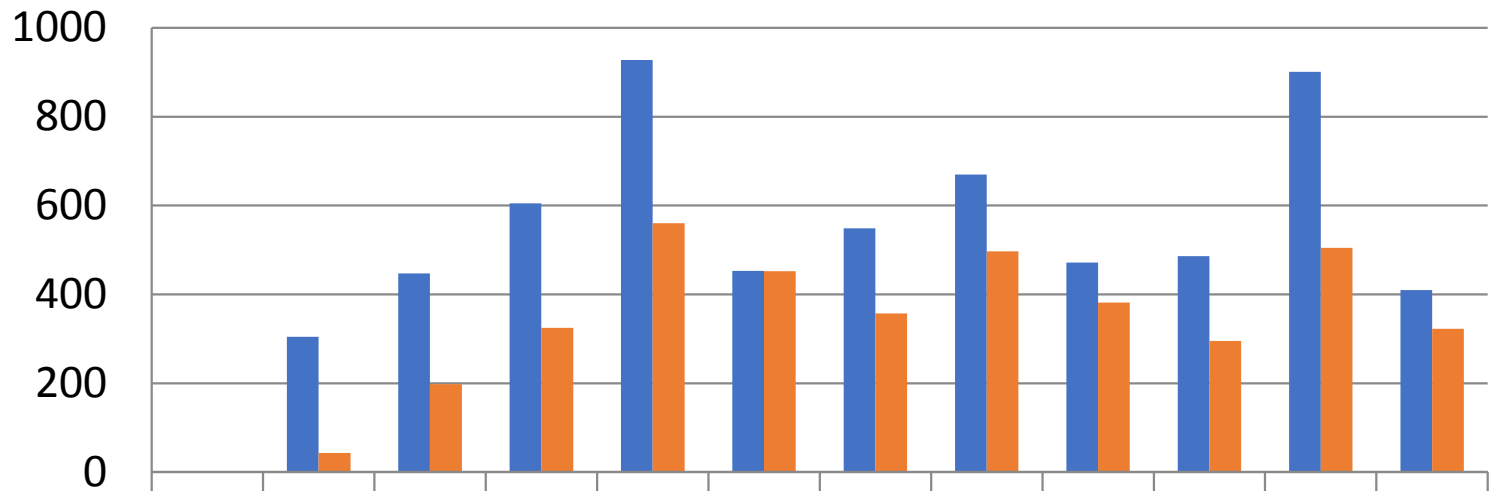

Red Light Camera Citations Jan-Dec 2021

	JAN	FEB	MAR	APR	MAY	JUN	JUL	AUG	SEPT	OCT	NOV	DEC
■ Citations Issued	0	305	447	605	928	453	549	670	472	486	901	410
■ Citations Paid	0	43	198	325	560	452	357	497	382	295	505	323