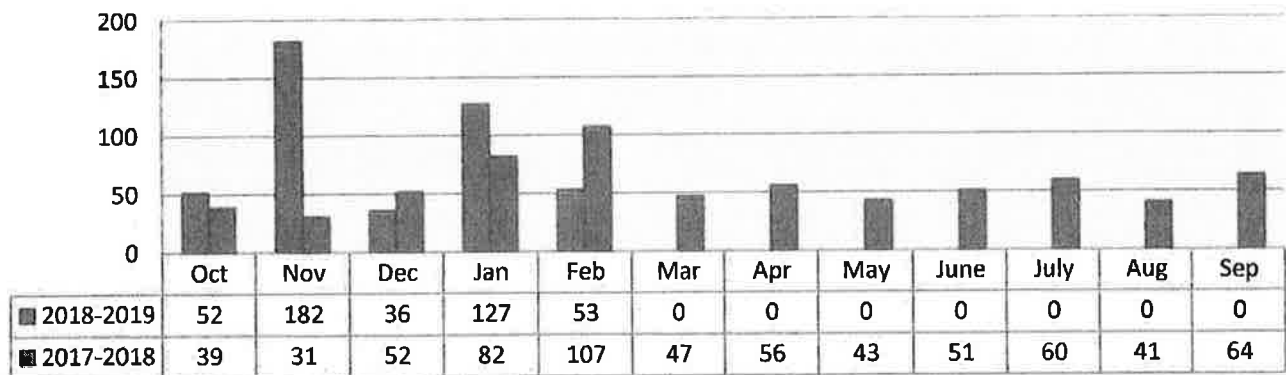

CODE ENFORCEMENT ACTIVITY

Signs

2017/18 vs 2018/19