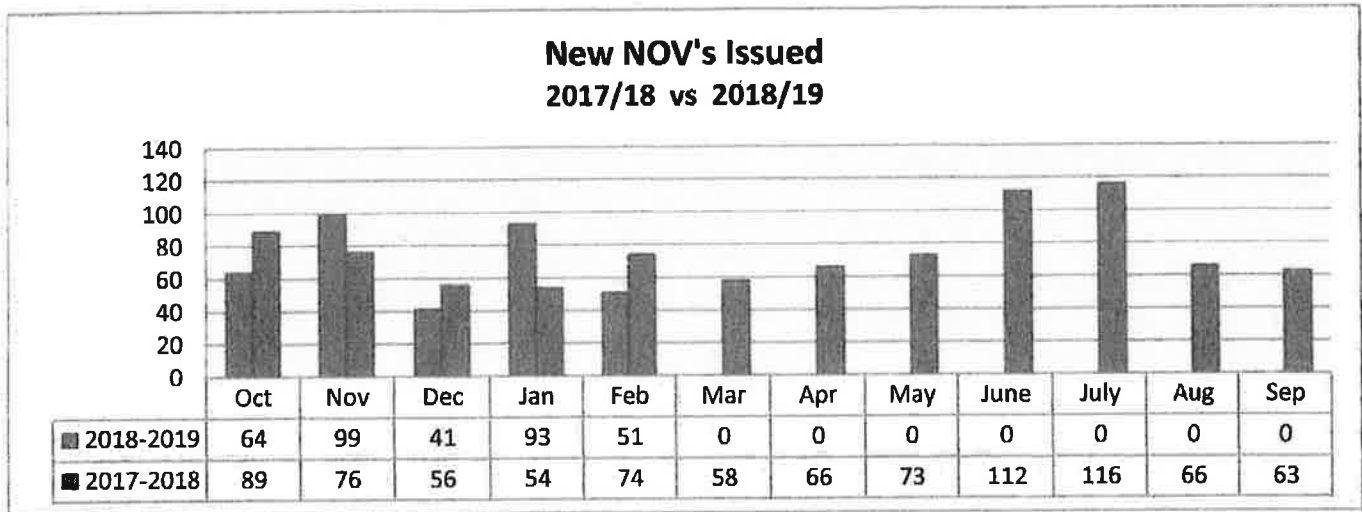

**CODE ENFORCEMENT
YEAR TO YEAR COMPARISON
2017-2018 vs. 2018-2019**

	YTD OCT-FEB <u>2017-2018</u>	YTD OCT-FEB <u>2018-2019</u>
New Notices of Violation Issued	349	348
Inspections Performed	276	306
Compliance	319	289
Signs Collected	311	450
Trash, Grass, Debris Related	48	87
Vehicle, Boat and RV Related	210	175
Permitting	25	13
Cases Presented to CEH - Special Magistrate	0	0
Cases Adjudicated and Fined	0	0

CODE ENFORCEMENT ACTIVITY 2017/18 vs 2018/19