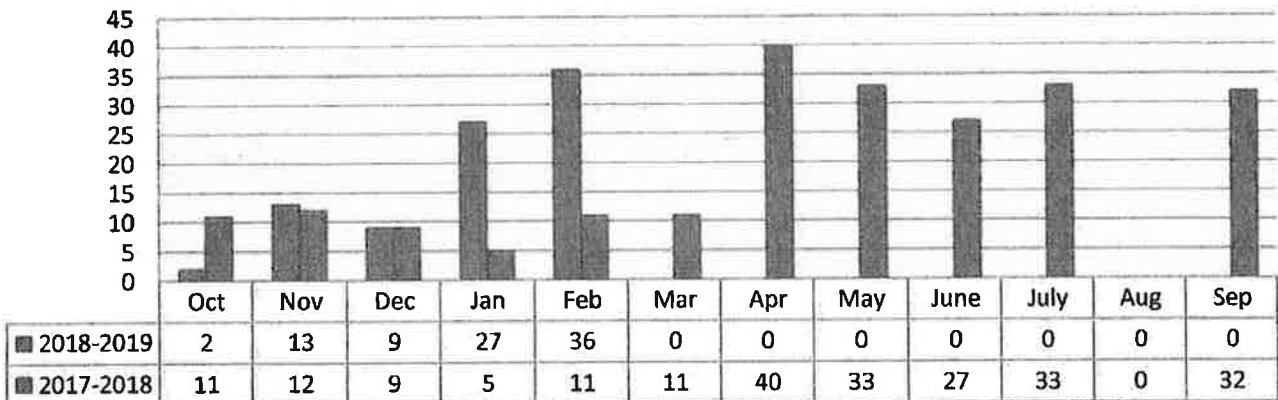

CODE ENFORCEMENT ACTIVITY 2017/18 vs 2018/19

CODE ENFORCEMENT ACTIVITY

Signs

2017/18 vs 2018/19

Trash, Grass, Debris

2017/18 vs 2018/19

Vehicle, Boat & RV Related

2017/18 vs 2018/19