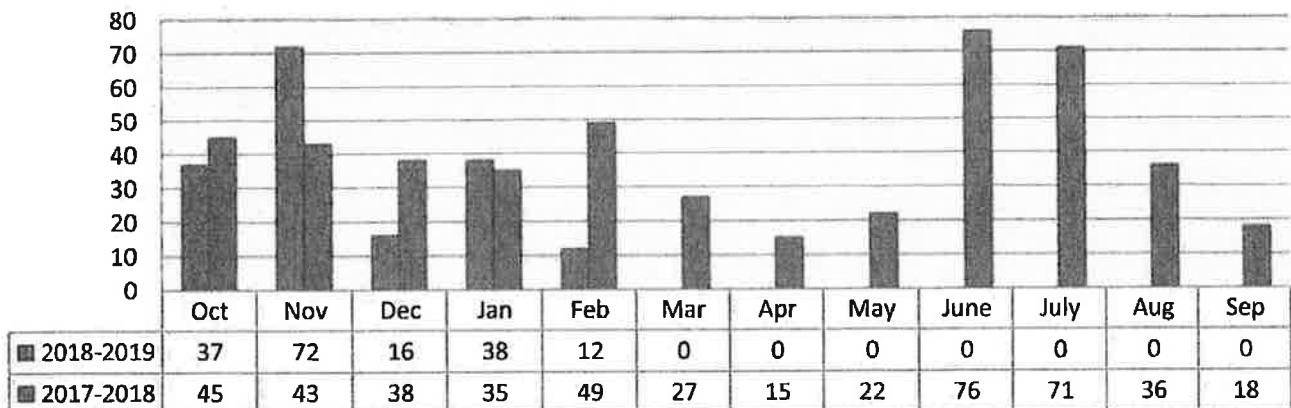

CODE ENFORCEMENT ACTIVITY 2017/18 vs 2018/19

CODE ENFORCEMENT ACTIVITY

Signs

2017/18 vs 2018/19

Trash, Grass, Debris

2017/18 vs 2018/19

Vehicle, Boat & RV Related

2017/18 vs 2018/19