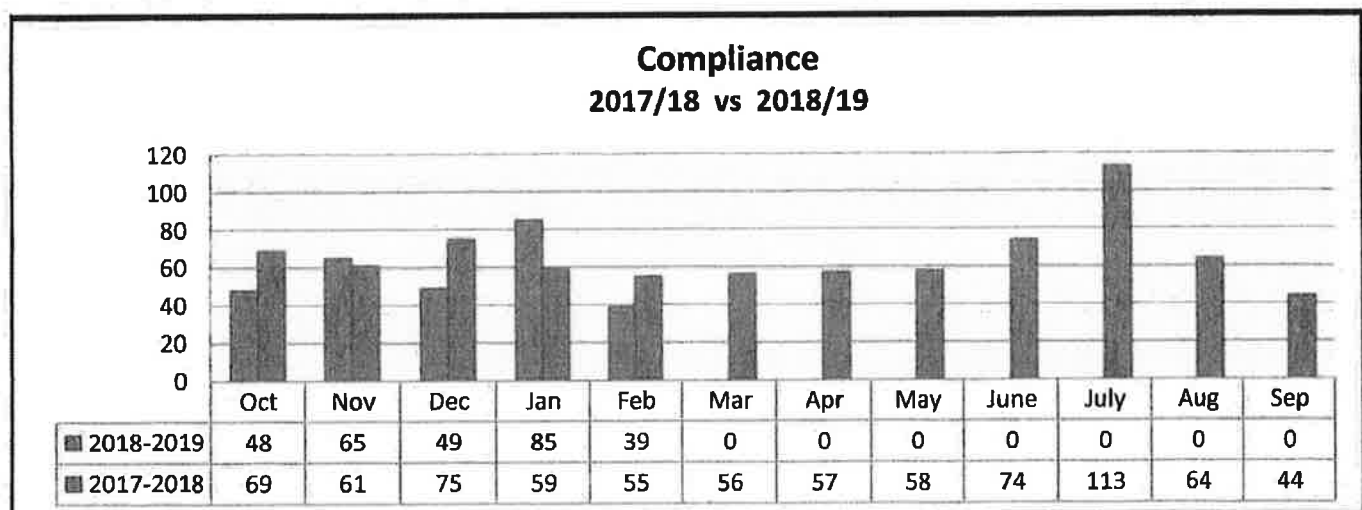

**CODE ENFORCEMENT
YEAR TO YEAR COMPARISON
2017-2018 vs. 2018-2019**

	YTD OCT-FEB <u>2017-2018</u>	YTD OCT-FEB <u>2018-2019</u>
New Notices of Violation Issued	349	348
Inspections Performed	276	306
Compliance	319	289
Signs Collected	311	450
Trash, Grass, Debris Related	48	87
Vehicle, Boat and RV Related	210	175
Permitting	25	13
Cases Presented to CEH - Special Magistrate	0	0
Cases Adjudicated and Fined	0	0

CODE ENFORCEMENT ACTIVITY 2017/18 vs 2018/19