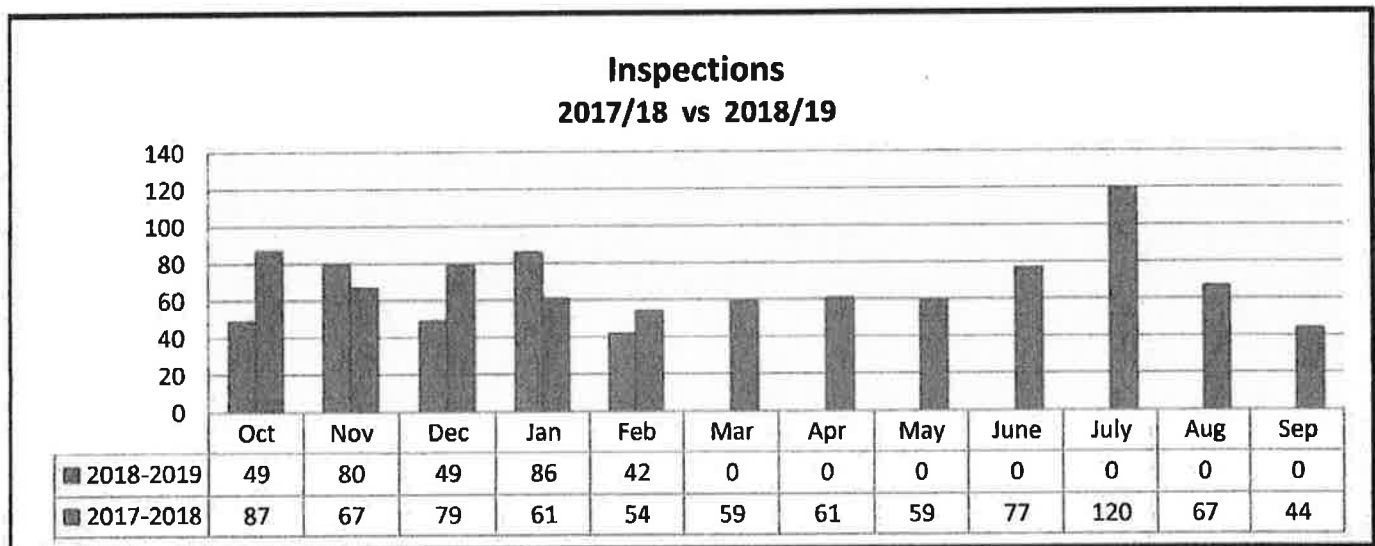

**CODE ENFORCEMENT
YEAR TO YEAR COMPARISON
2017-2018 vs. 2018-2019**

	YTD OCT-FEB <u>2017-2018</u>	YTD OCT-FEB <u>2018-2019</u>
New Notices of Violation Issued	349	348
Inspections Performed	276	306
Compliance	319	289
Signs Collected	311	450
Trash, Grass, Debris Related	48	87
Vehicle, Boat and RV Related	210	175
Permitting	25	13
Cases Presented to CEH - Special Magistrate	0	0
Cases Adjudicated and Fined	0	0

CODE ENFORCEMENT ACTIVITY 2017/18 vs 2018/19