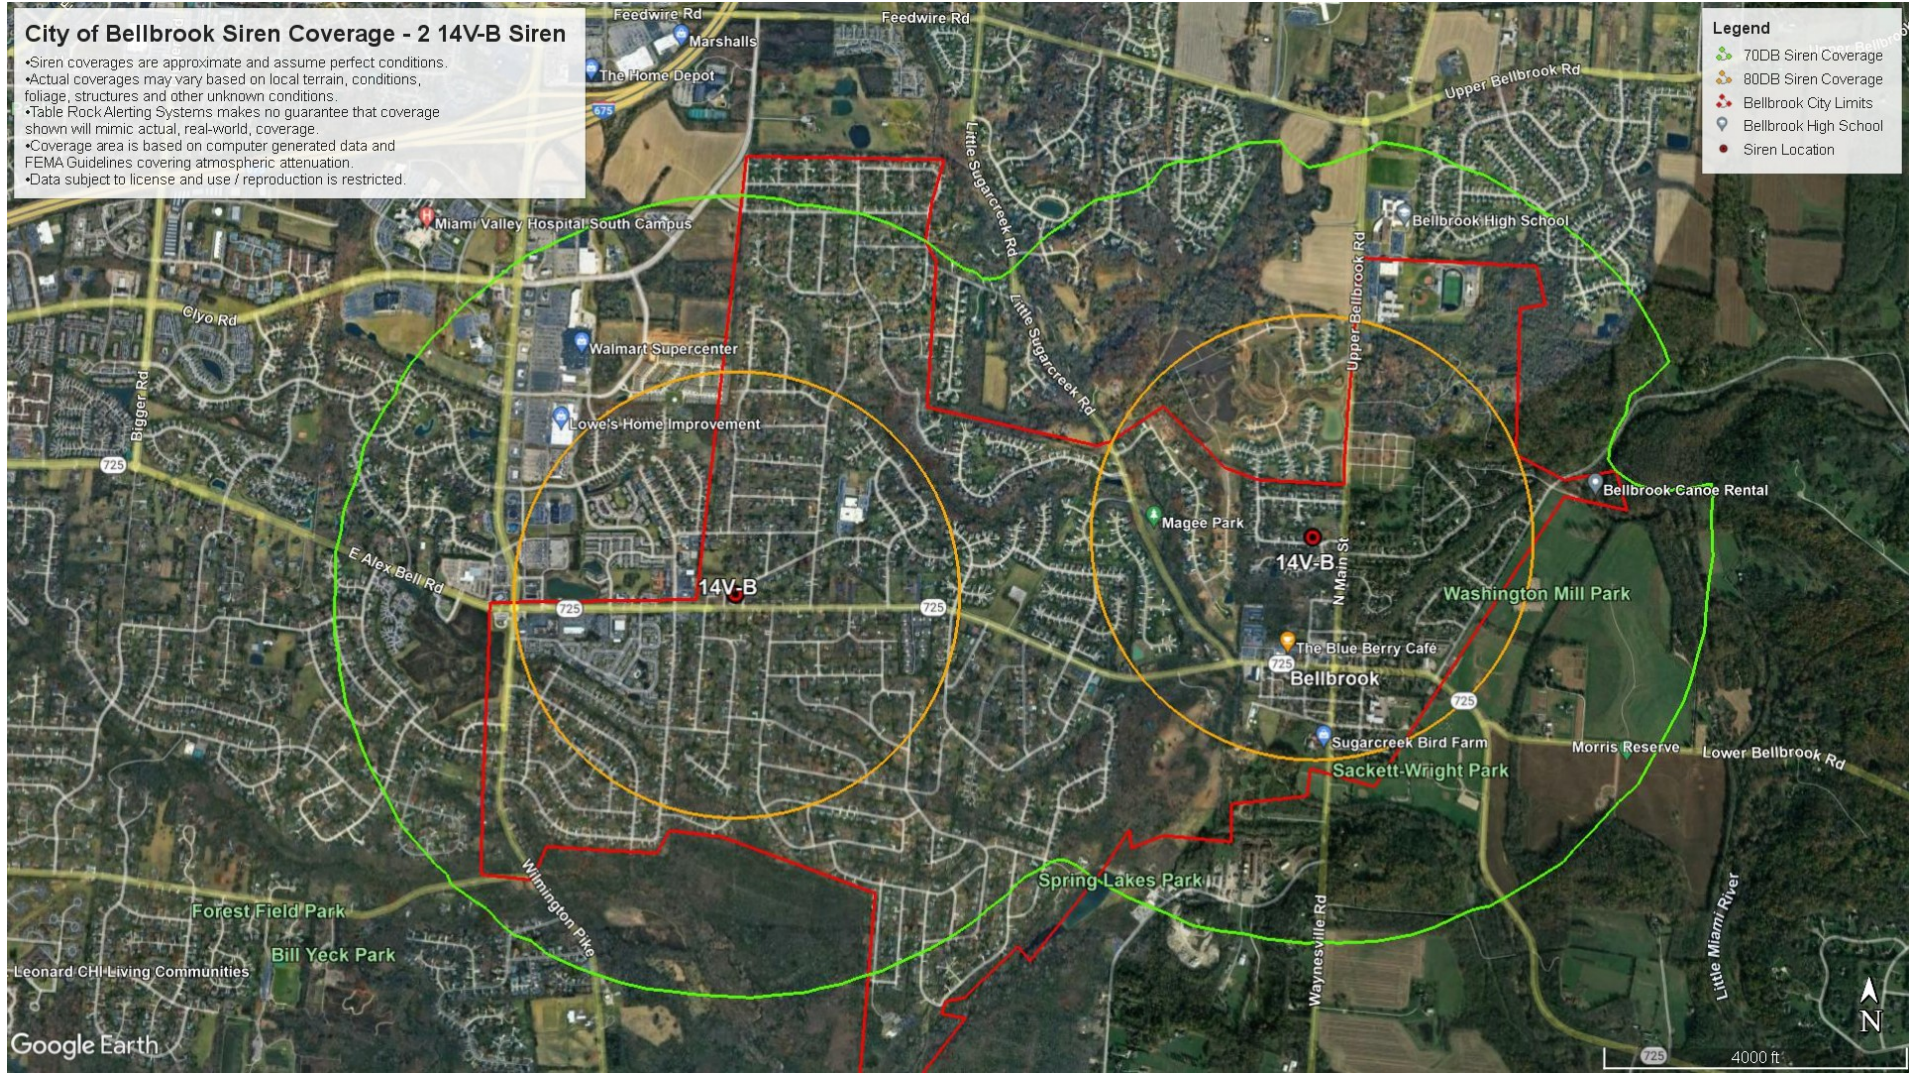

Table Rock Alerting Systems

www.tablerockalertingsystems.com

City of Bellbrook Siren Coverage - 2 14V-B Siren

- Siren coverages are approximate and assume perfect conditions.
- Actual coverages may vary based on local terrain, conditions, foliage, structures and other unknown conditions.
- Table Rock Alerting Systems makes no guarantee that coverage shown will mimic actual, real-world, coverage.
- Coverage area is based on computer generated data and FEMA Guidelines covering atmospheric attenuation.
- Data subject to license and use / reproduction is restricted.

Legend

- 70DB Siren Coverage
- 80DB Siren Coverage
- Bellbrook City Limits
- Bellbrook High School
- Siren Location

Google Earth

Table Rock Alerting Systems

www.tablerockalertingsystems.com

City of Bellbrook Siren Coverage - 1 14V-B Siren

- Siren coverages are approximate and assume perfect conditions.
- Actual coverages may vary based on local terrain, conditions, foliage, structures and other unknown conditions.
- Table Rock Alerting Systems makes no guarantee that coverage shown will mimic actual, real-world, coverage.
- Coverage area is based on computer generated data and FEMA Guidelines covering atmospheric attenuation.
- Data subject to license and use / reproduction is restricted.

Legend

- 70DB Siren Coverage
- 80DB Siren Coverage
- Bellbrook City Limits
- Bellbrook High School
- Siren Location

Google Earth

4000 ft