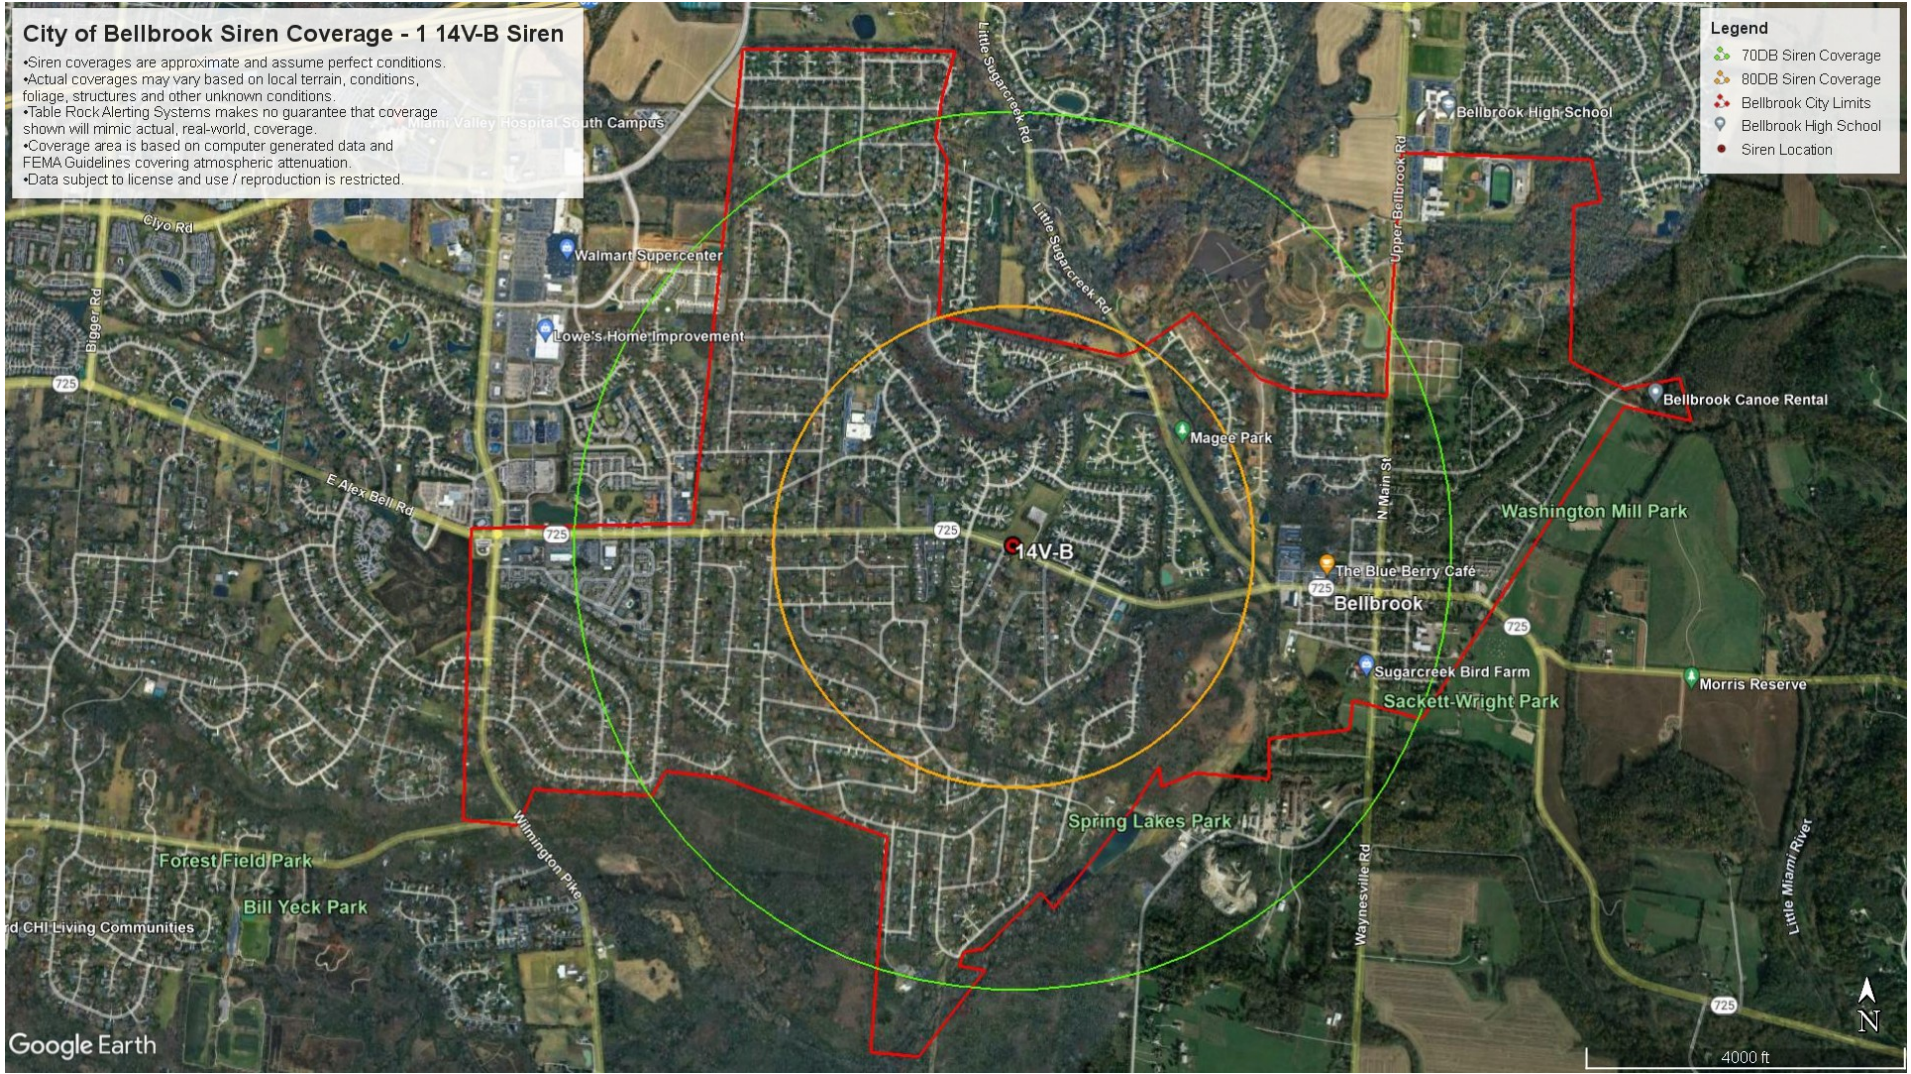

Table Rock Alerting Systems

www.tablerockalertingsystems.com

City of Bellbrook Siren Coverage - 2 14V-B Siren

- Siren coverages are approximate and assume perfect conditions.
- Actual coverages may vary based on local terrain, conditions, foliage, structures and other unknown conditions.
- Table Rock Alerting Systems makes no guarantee that coverage shown will mimic actual, real-world, coverage.
- Coverage area is based on computer generated data and FEMA Guidelines covering atmospheric attenuation.
- Data subject to license and use / reproduction is restricted.

Legend

- 70DB Siren Coverage
- 80DB Siren Coverage
- Bellbrook City Limits
- Bellbrook High School
- Siren Location

Google Earth

Table Rock Alerting Systems

www.tablerockalertingsystems.com

City of Bellbrook Siren Coverage - 1 14V-B Siren

- Siren coverages are approximate and assume perfect conditions.
- Actual coverages may vary based on local terrain, conditions, foliage, structures and other unknown conditions.
- Table Rock Alerting Systems makes no guarantee that coverage shown will mimic actual, real-world, coverage.
- Coverage area is based on computer generated data and FEMA Guidelines covering atmospheric attenuation.
- Data subject to license and use / reproduction is restricted.

Legend

- 70DB Siren Coverage
- 80DB Siren Coverage
- Bellbrook City Limits
- Bellbrook High School
- Siren Location

Google Earth

4000 ft