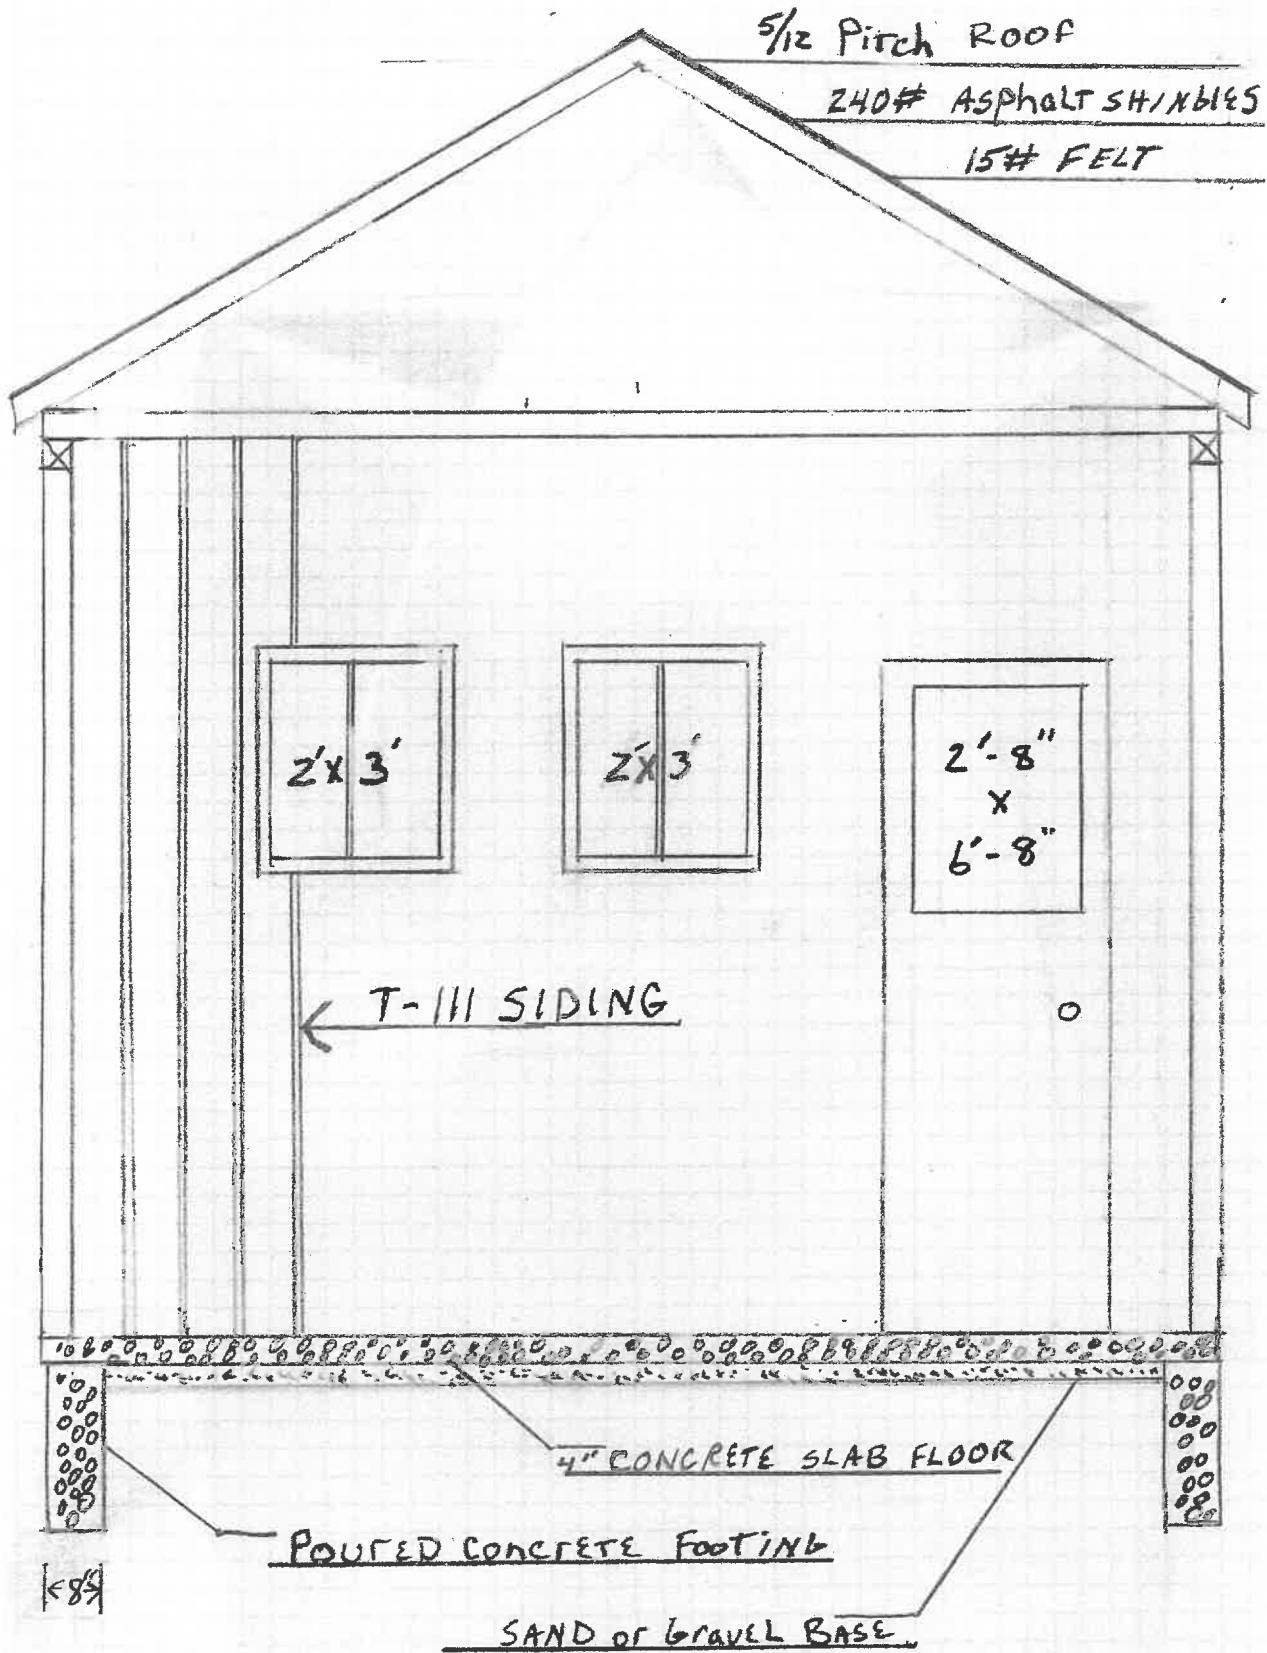

END VIEW - EAST

SALES STAR FLEET **ENABLING THE STAR IN YOU**

SIDE VIEW - NORTH
SCALE: 1/4" = 1'

EXISTING ROOF

EXISTING WALL

28'

SEAMLESS GUTTER

2'-8"
X
6'-8"

9'

9'

8'

14-3

OVER HEAD

← 3' → WINDOWS → 3' →

SUPPORT LABOR·UNSALEABLES·ROUTINE·BLRA SUPPORT·OVER/SHORT·FINANCE UNIVERSITY·HO SELLEX·SYSTEM TOOLS

EXISTING WALLS

EXISTING WINDOW
| 4' |

2'8"

9' 0 DOOR

9' 0 DOOR

SCALE: 1/4" = 1'

NEW ZXH WALL

EXISTING ZXH WALL

← 3' → WINDOWS → 3' →

2'8"