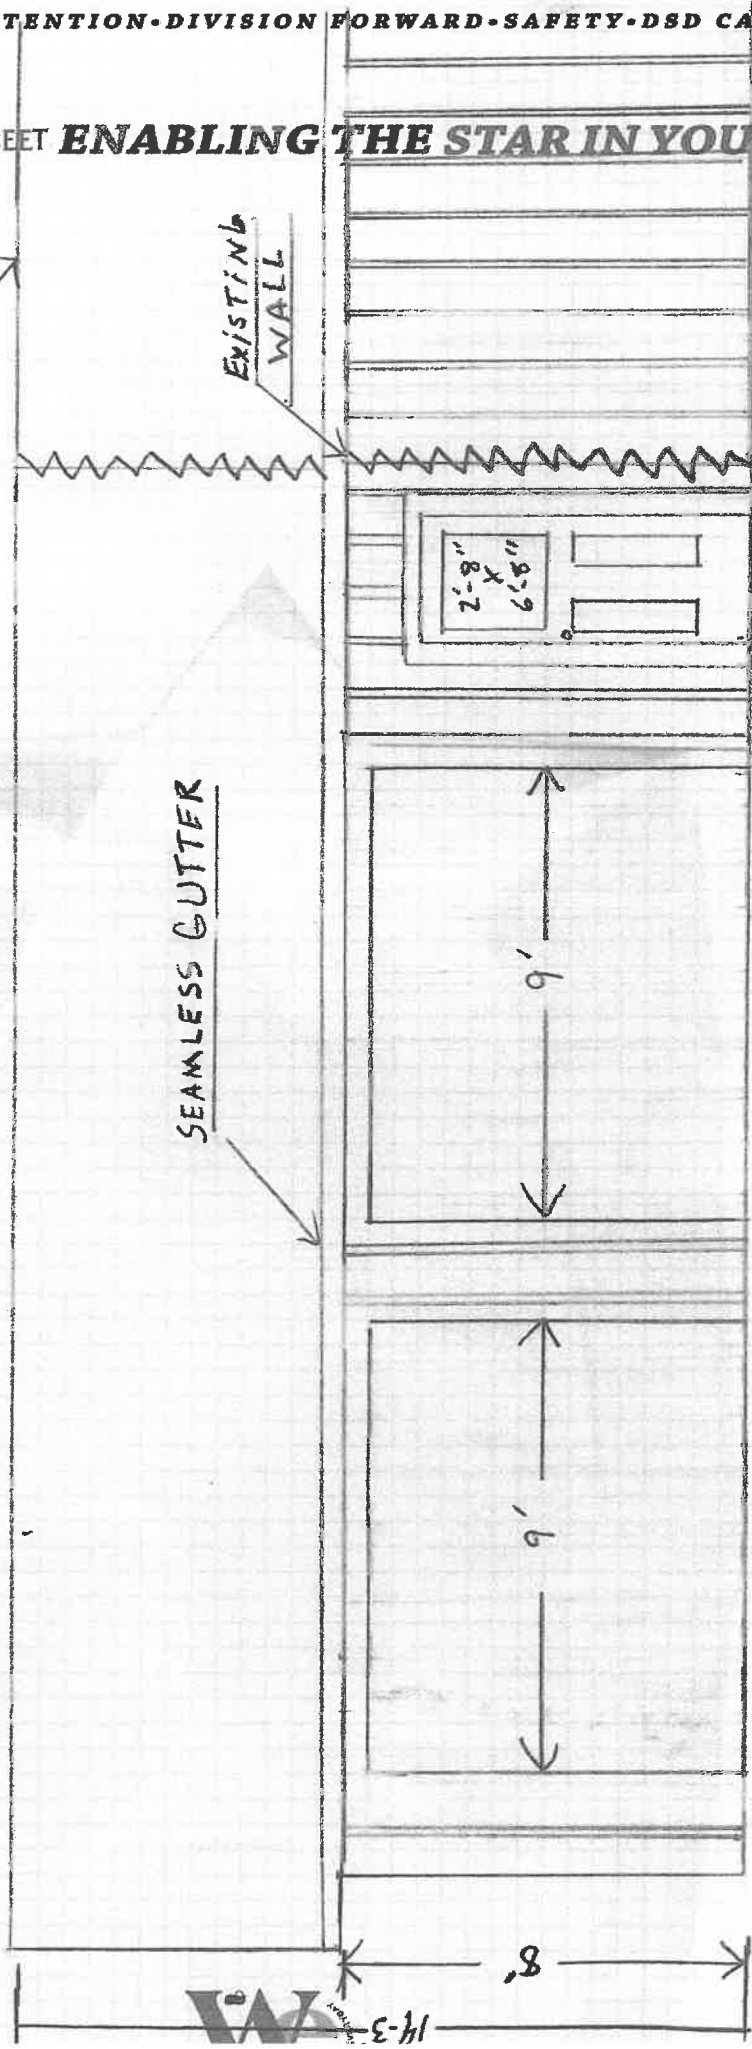

END VIEW - EAST

SALES STAR FLEET **ENABLING THE STAR IN YOU**

SIDE VIEW - NORTH
SCALE: 1/4" = 1'

EXISTING ROOF

EXISTING WALL

28'

SEAMLESS GUTTER

2'-8"
X
6'-8"

9'

9'

8'

14-3

OVER HEAD

← 3' → WINDOWS → 3' →

SUPPORT LABOR·UNSALEABLES·ROUTINE·BLRA SUPPORT·OVER/SHORT·FINANCE UNIVERSITY·HO SELLEX·SYSTEM TOOLS

EXISTING WALLS

EXISTING WINDOW
| 4' |

2'8"

9' 0 DOOR

9' 0 DOOR

SCALE: 1/4" = 1'

NEW ZXH WALL

EXISTING ZXH WALL

← 3' → WINDOWS → 3' →

2'8"