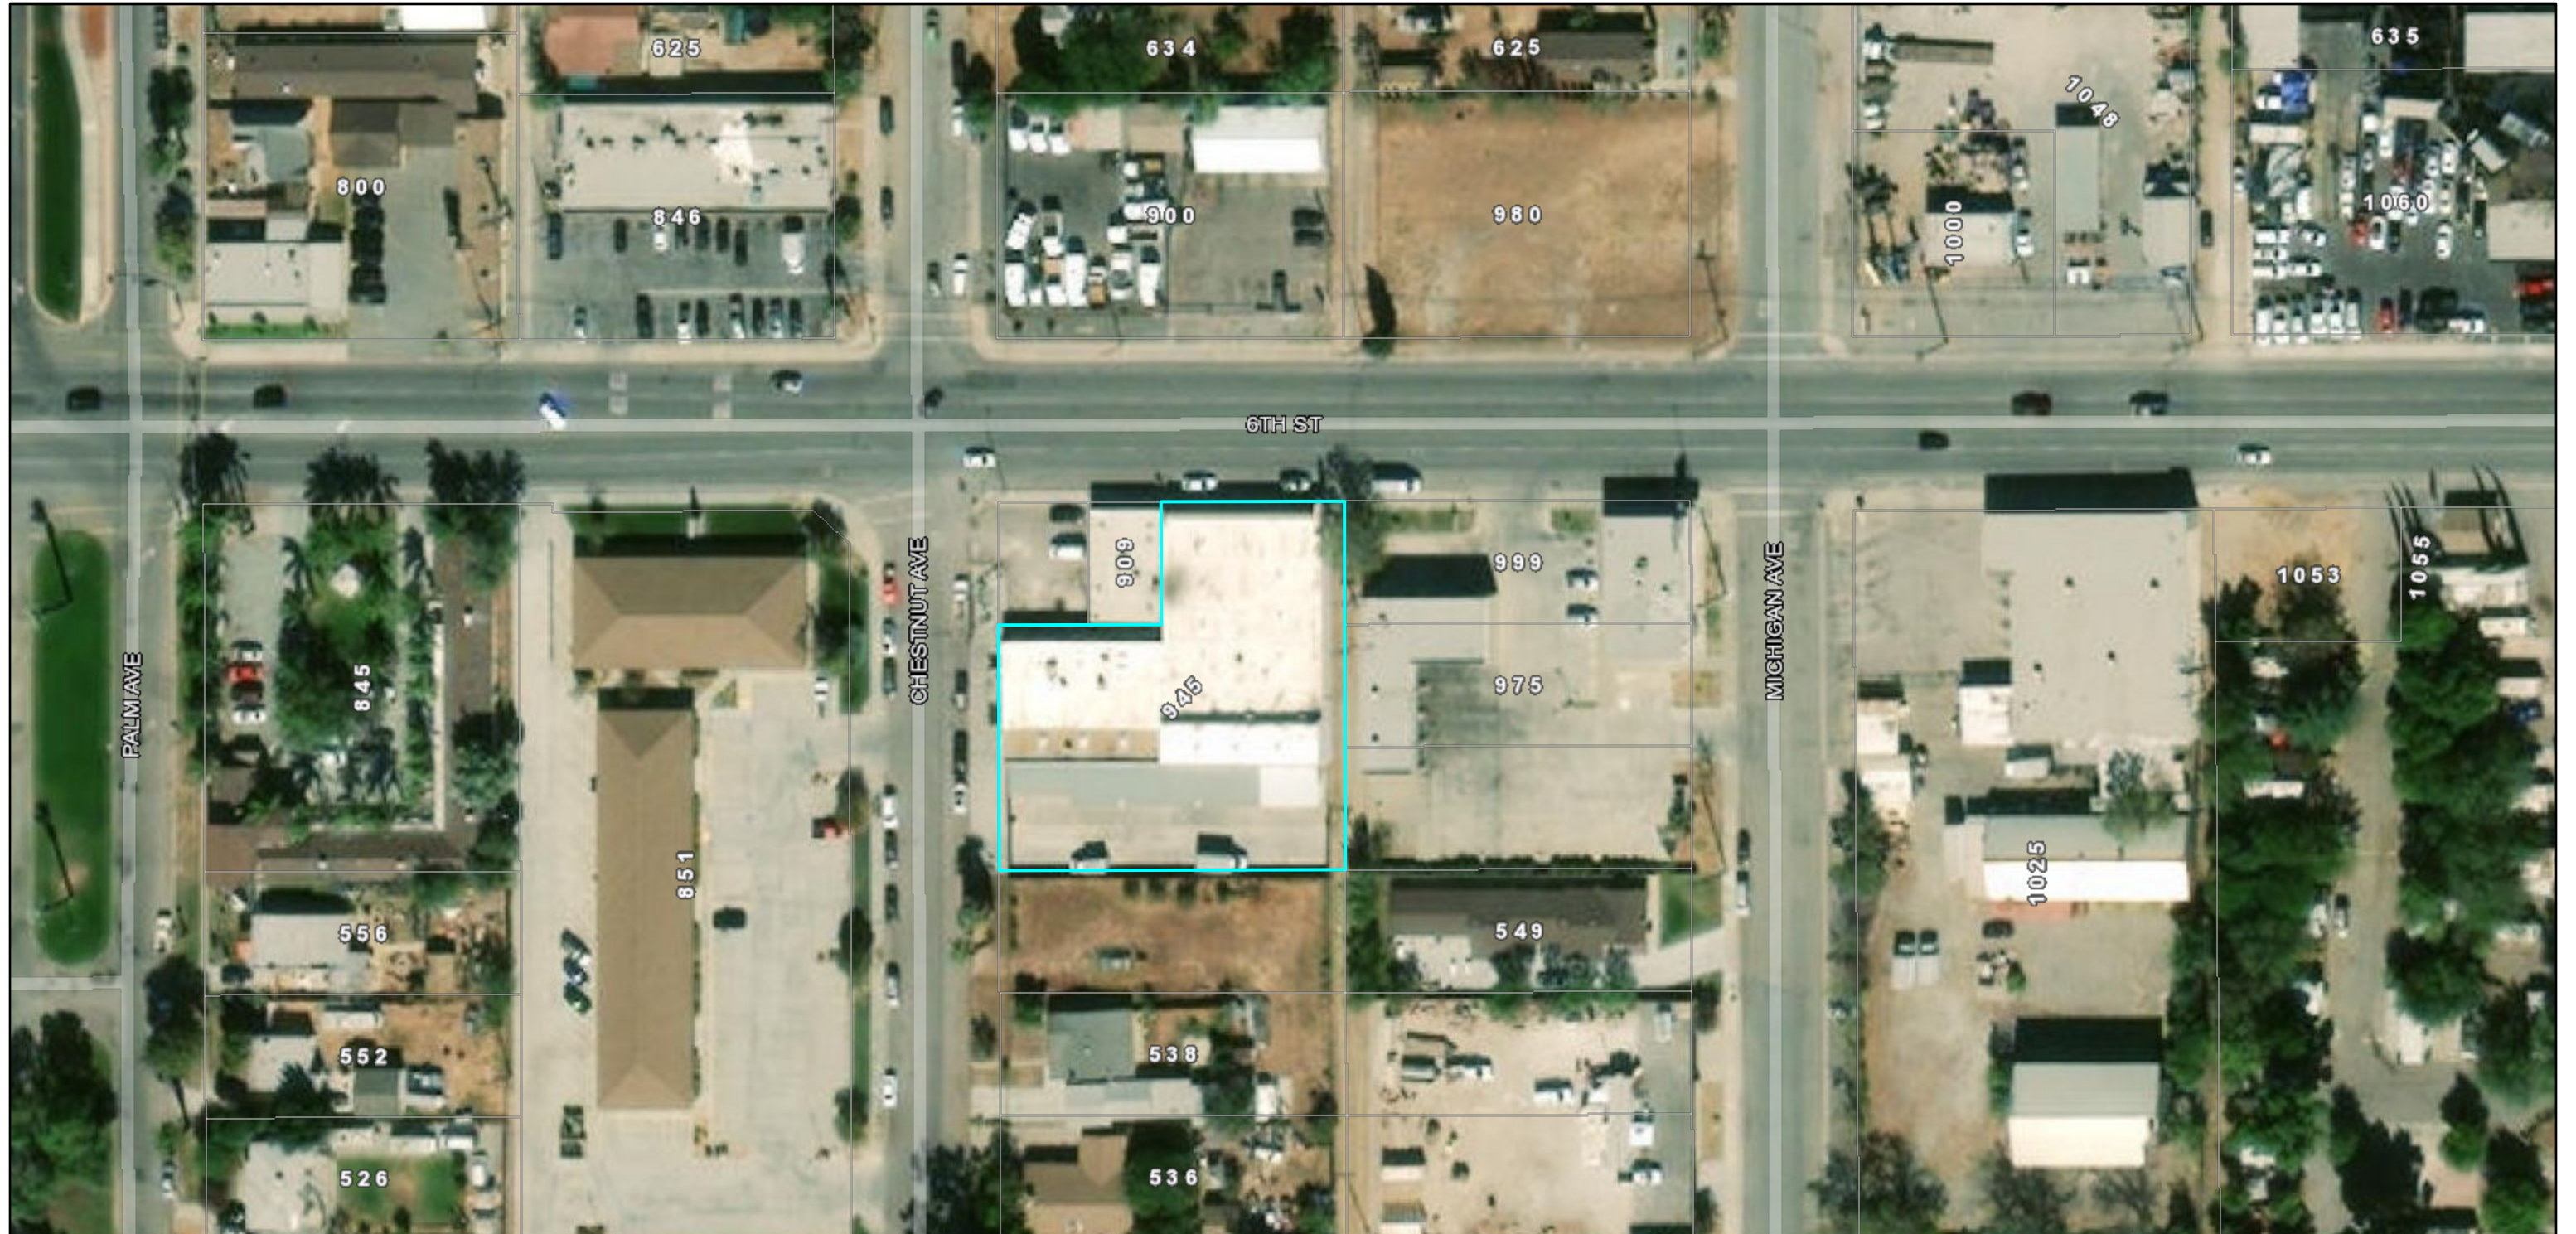

CUP2021-0056 Aerial Photograph

4/1/2021 4:03:22 PM

- Parcels
- Minor Streets
- Labels
- Parcel Labels
- Highways/Major Streets
- City Boundary

GeoEye, Maxar