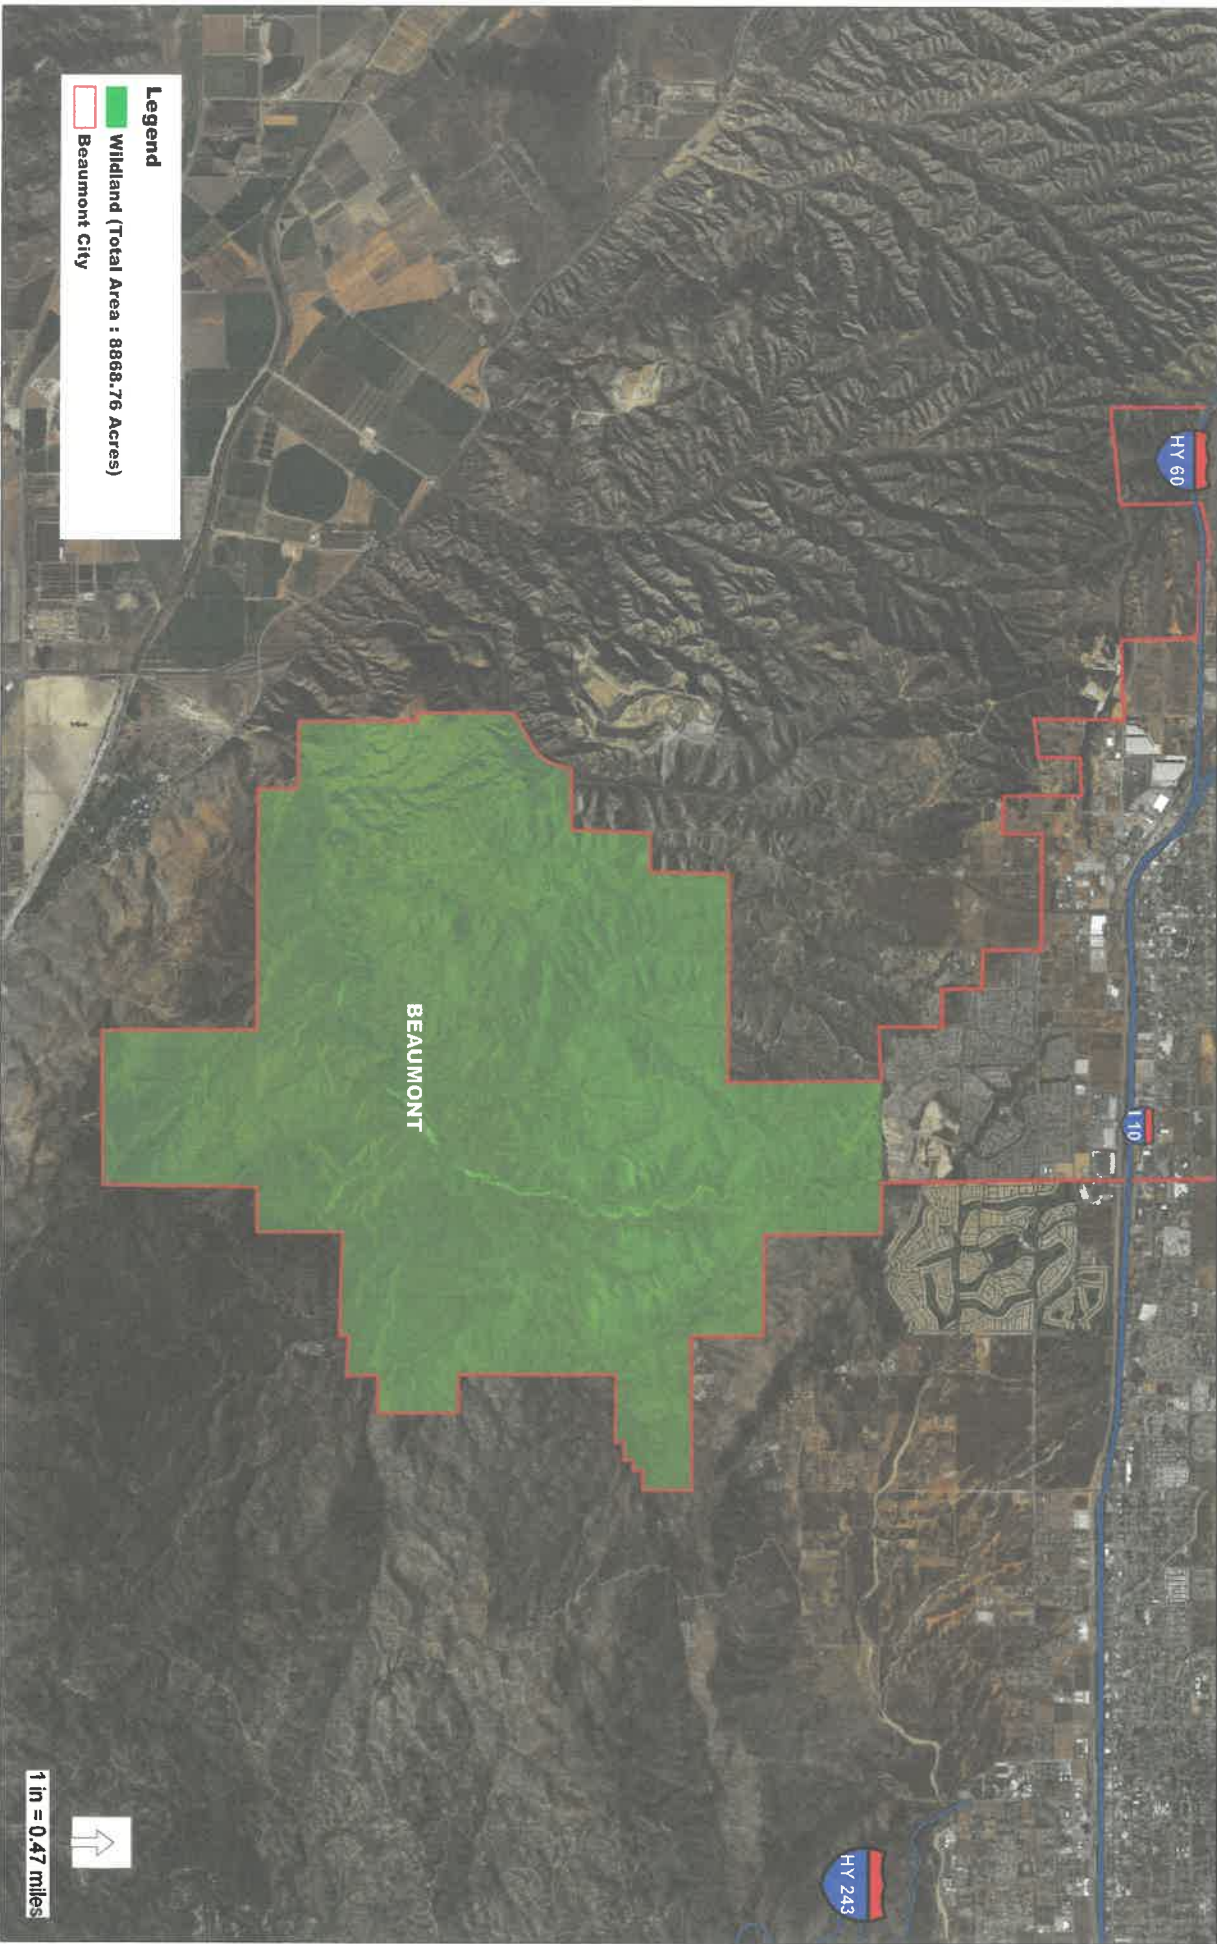

Beaumont Wildland and SRA (1 Mile Buffer) Area Map

Beaumont Wildland Vegetation Map

Legend
Wildland (Total Area : 8868.76 Acres)
Beaumont City

1 in = 0.47 miles