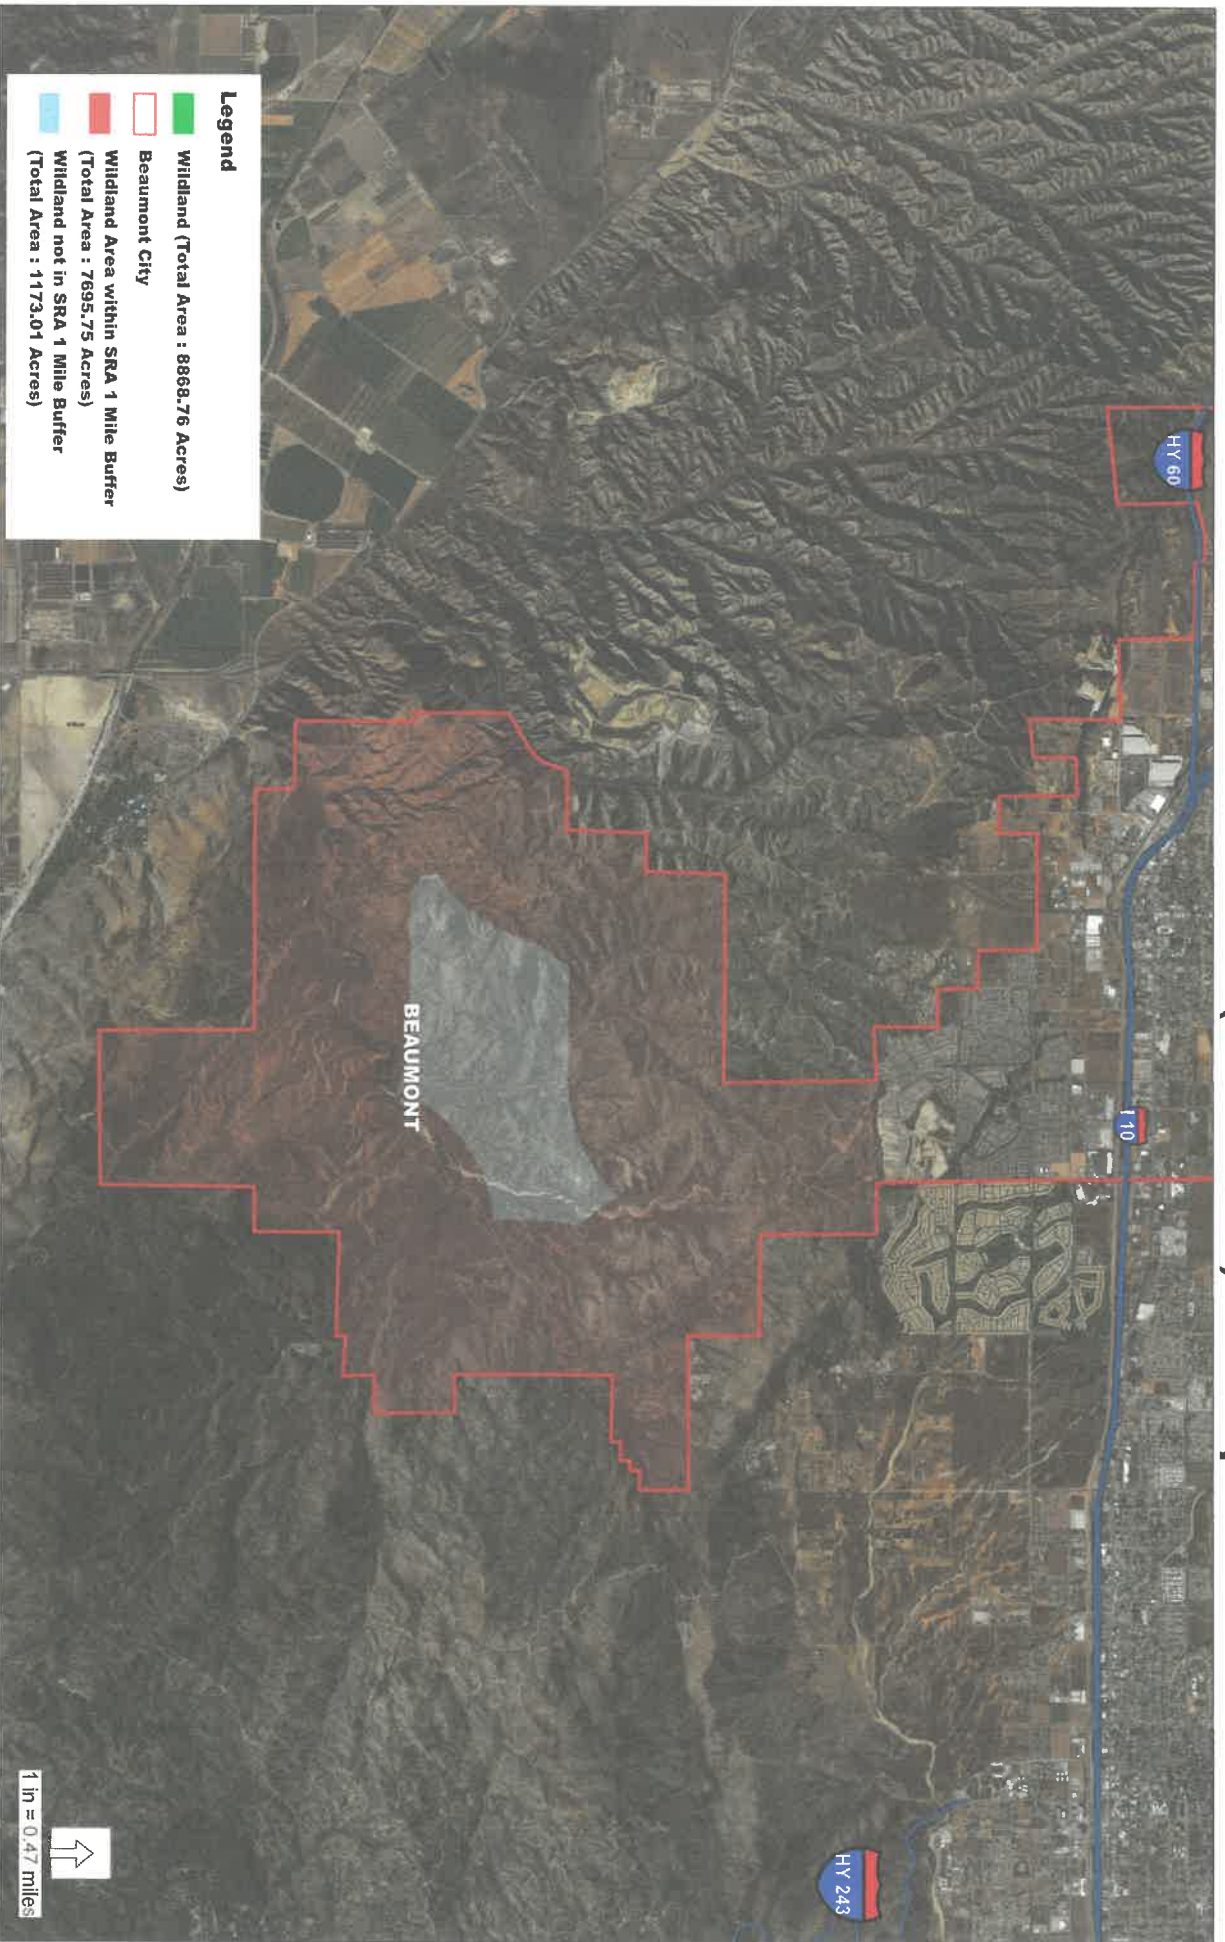

Beaumont Wildland and SRA (1 Mile Buffer) Area Map

Beaumont Wildland Vegetation Map

Legend
Wildland (Total Area : 8868.76 Acres)
Beaumont City

1 in = 0.47 miles