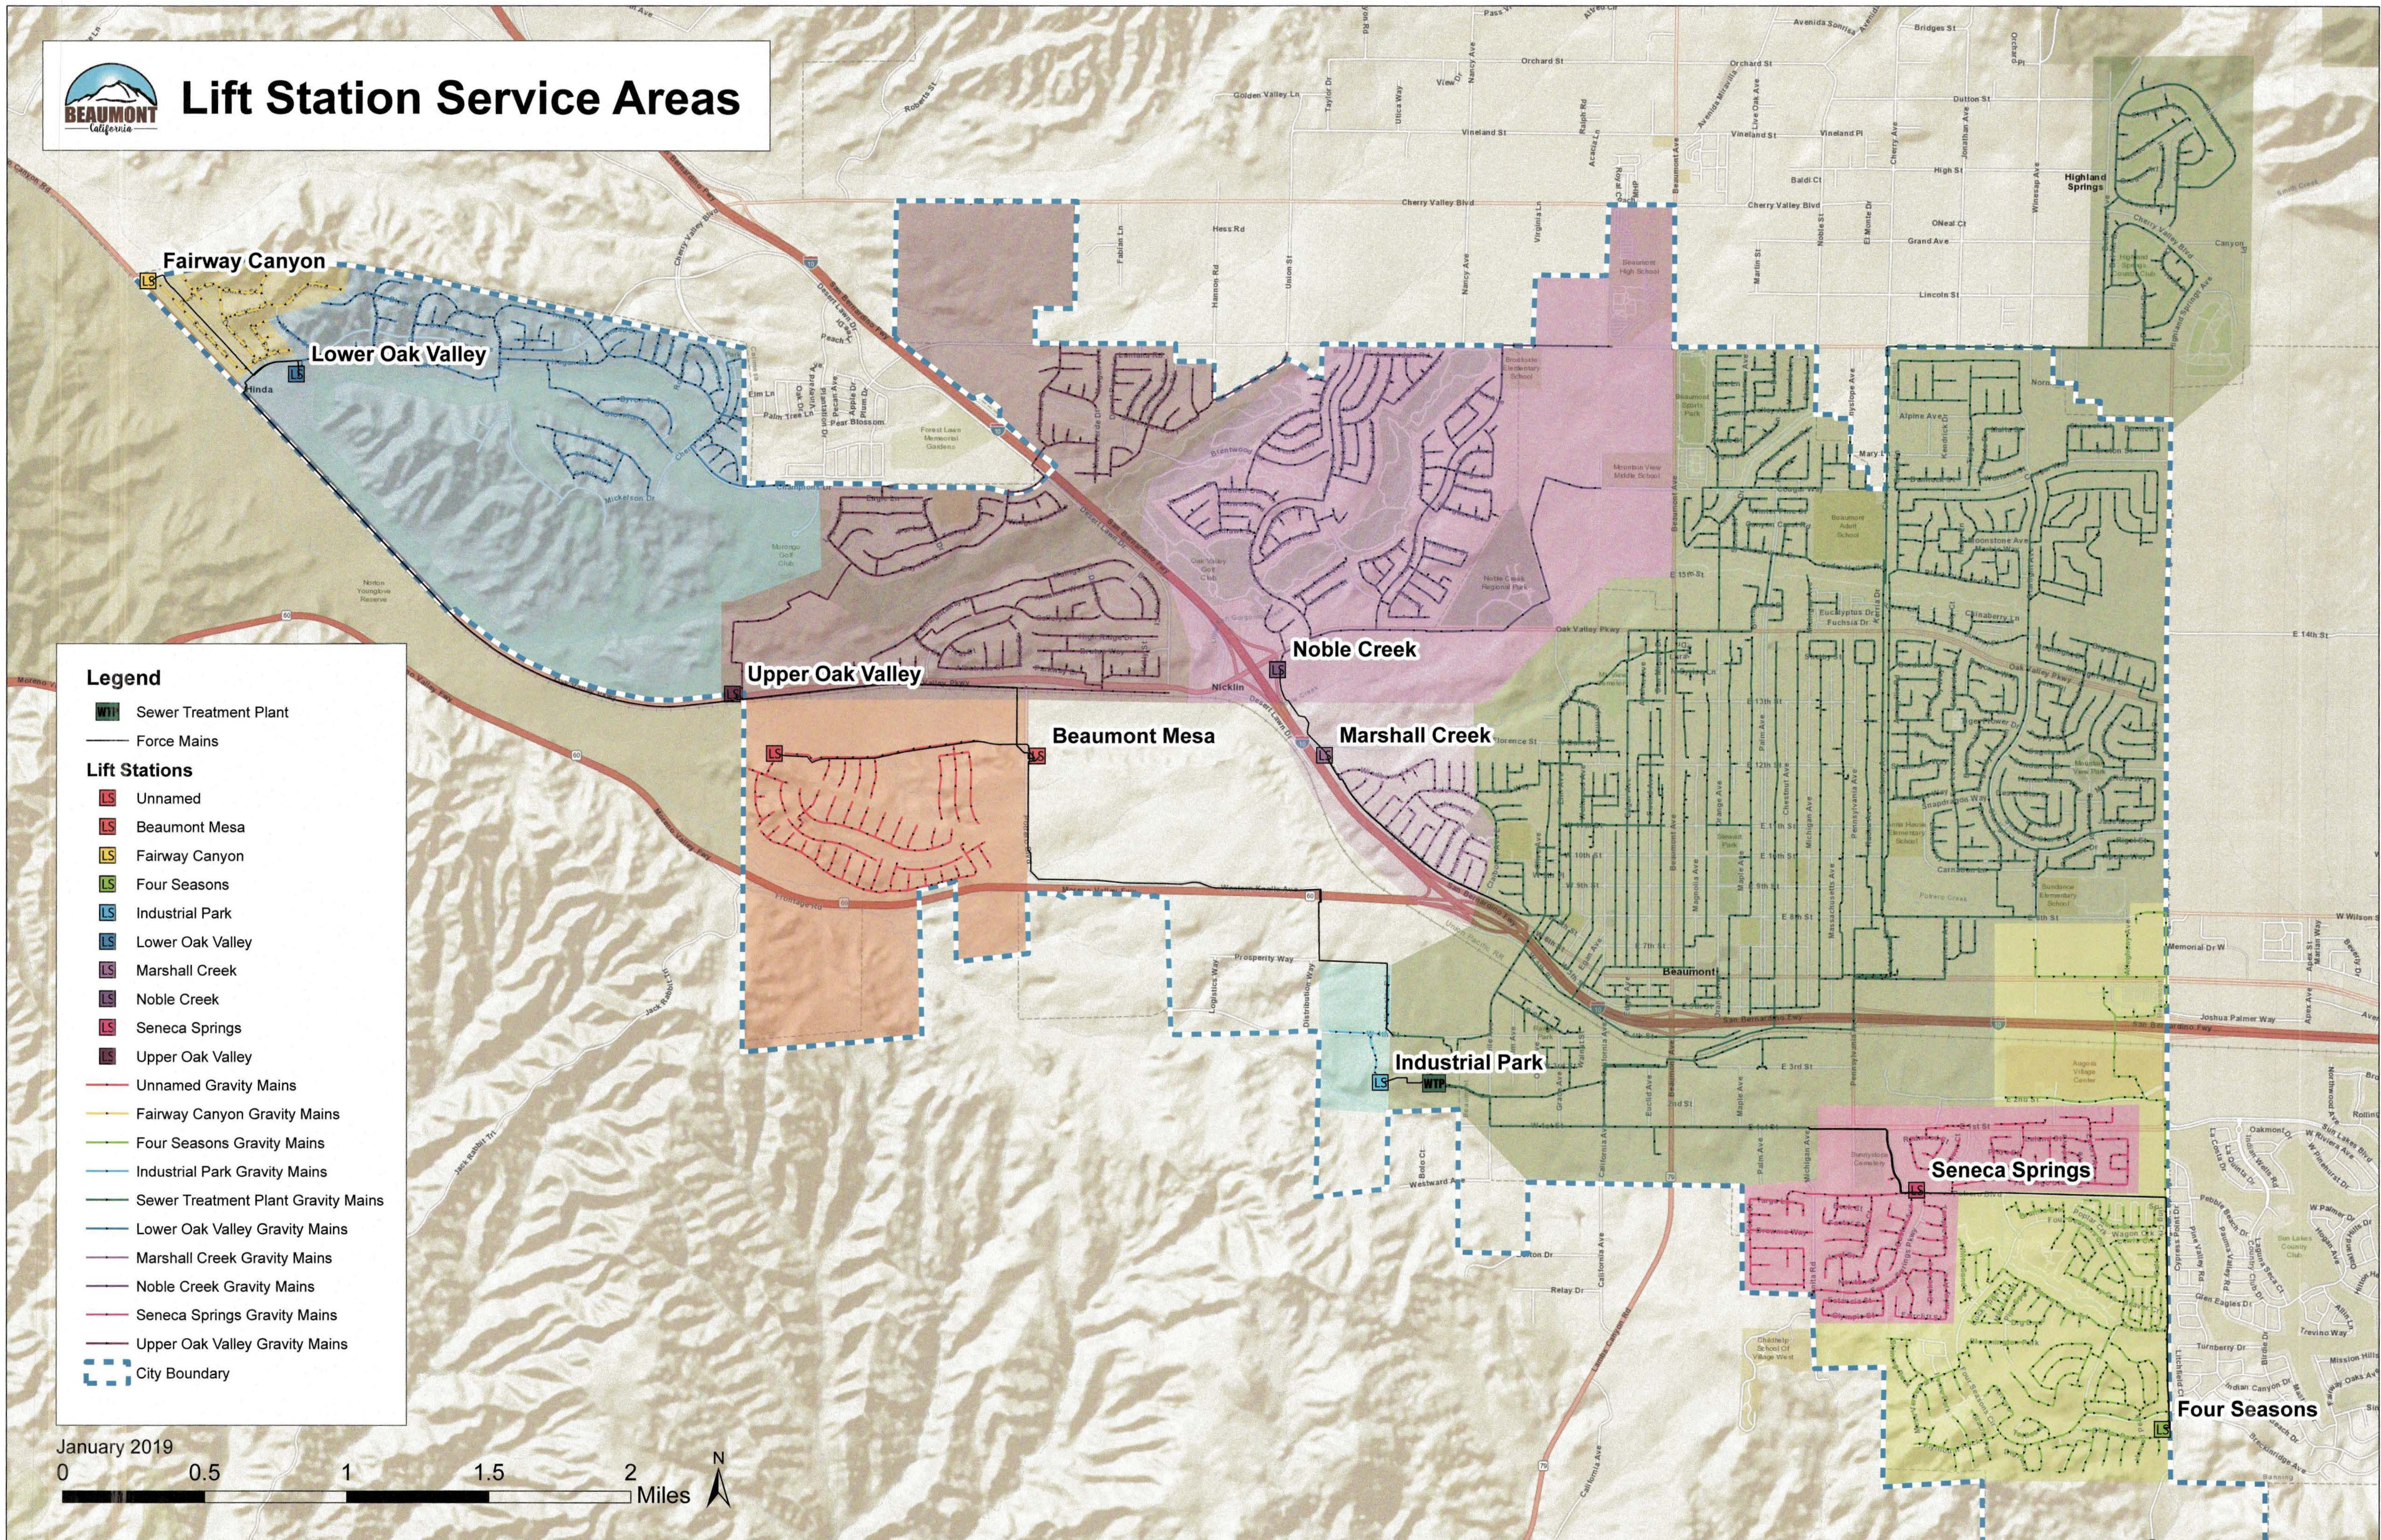

Lift Station Service Areas

Legend

- Sewer Treatment Plant
- Force Mains
- Lift Stations**
- Unnamed
- Beaumont Mesa
- Fairway Canyon
- Four Seasons
- Industrial Park
- Lower Oak Valley
- Marshall Creek
- Noble Creek
- Seneca Springs
- Upper Oak Valley
- Unnamed Gravity Mains
- Fairway Canyon Gravity Mains
- Four Seasons Gravity Mains
- Industrial Park Gravity Mains
- Sewer Treatment Plant Gravity Mains
- Lower Oak Valley Gravity Mains
- Marshall Creek Gravity Mains
- Noble Creek Gravity Mains
- Seneca Springs Gravity Mains
- Upper Oak Valley Gravity Mains
- City Boundary

January 2019