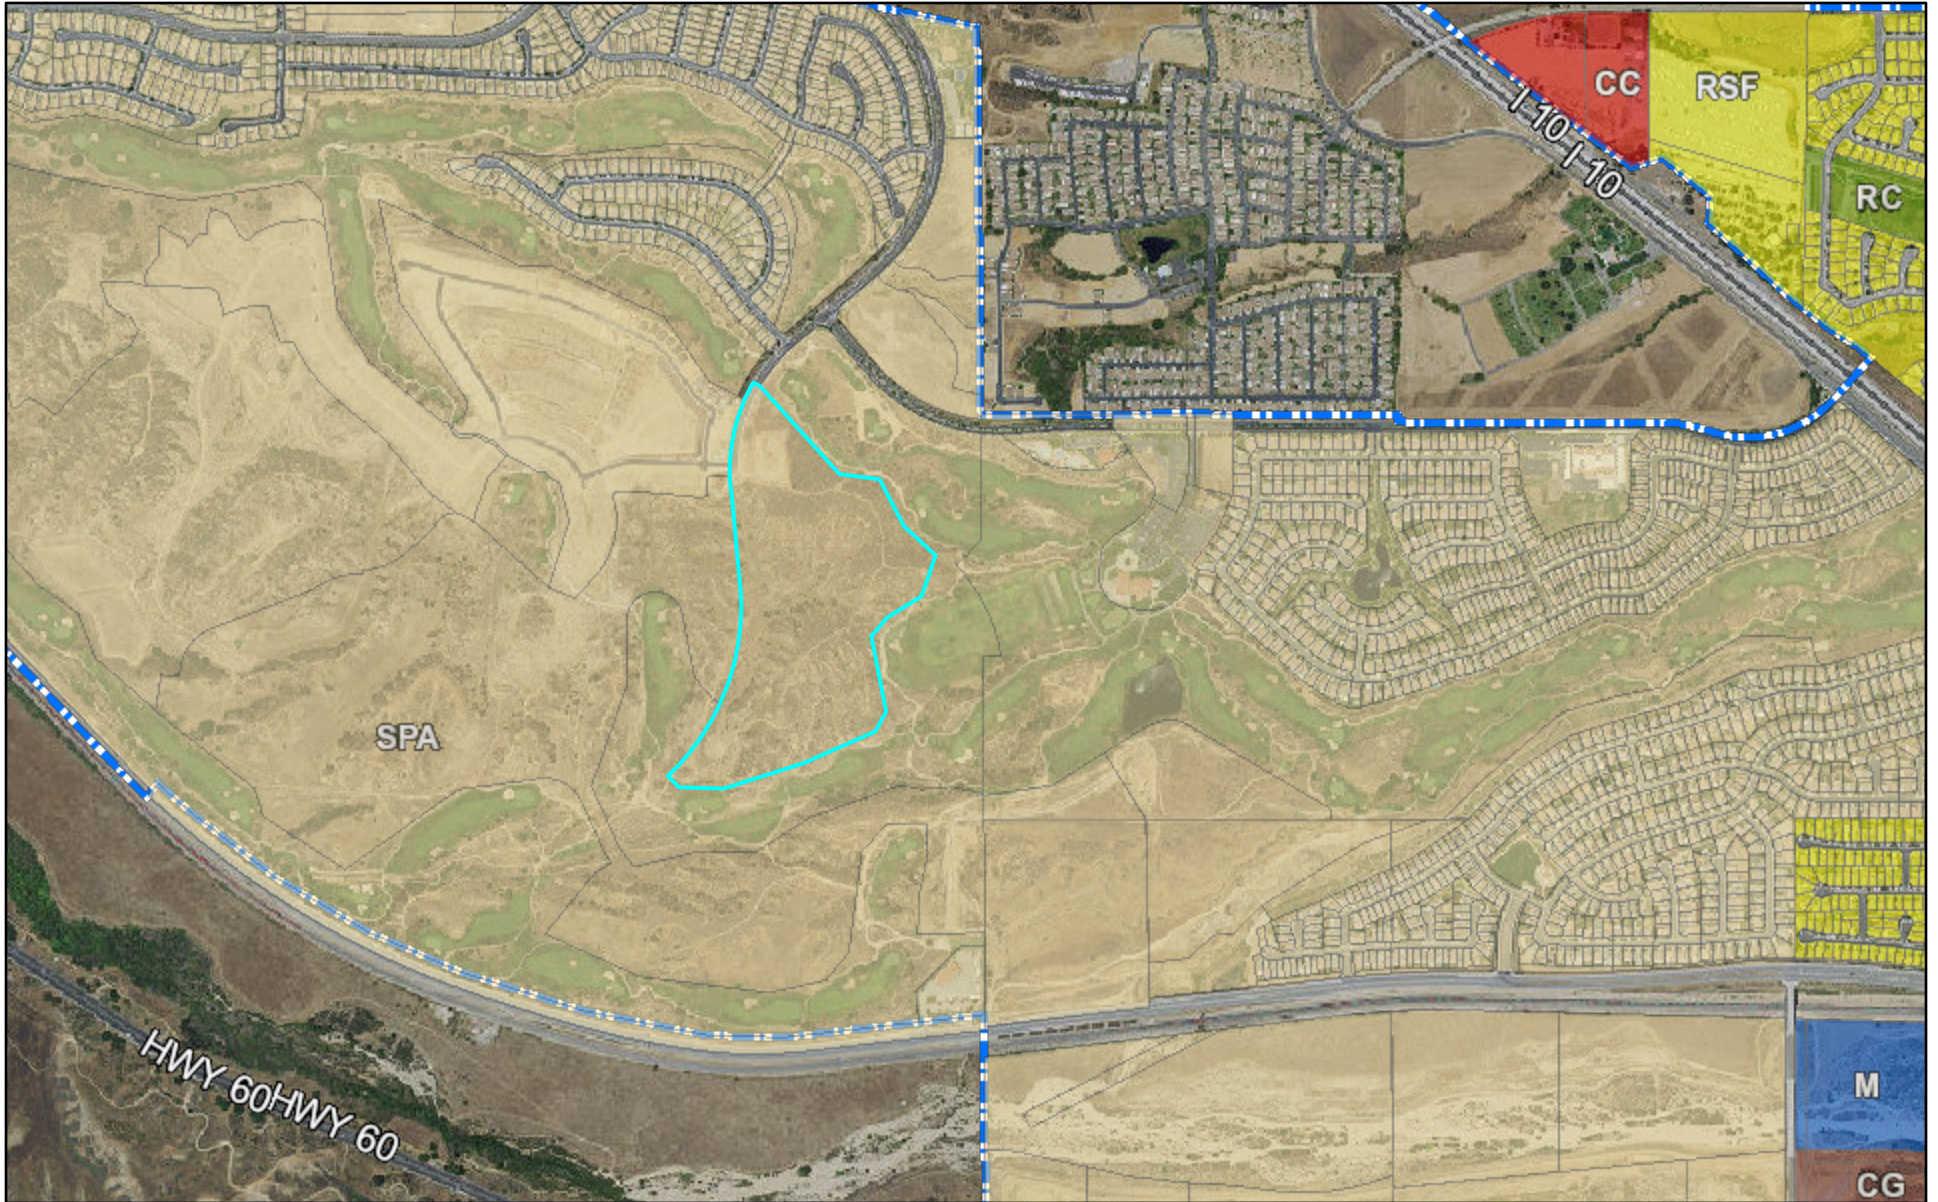

TTM37696, 37697 & 37698 Zoning Map

12/2/2019 3:09:24 PM

- | | | | |
|---------------------------|--------------------------|--------------------------|--------------------------|
| Zoning | Residential Multi-Family | Commercial Community | Beaumont Avenue Overlay |
| Rural Residential | Specific Plan Area | Commercial Manufacturing | Mineral Resource Overlay |
| Residential Single-Family | Commercial General | Manufacturing | Public Facilities |