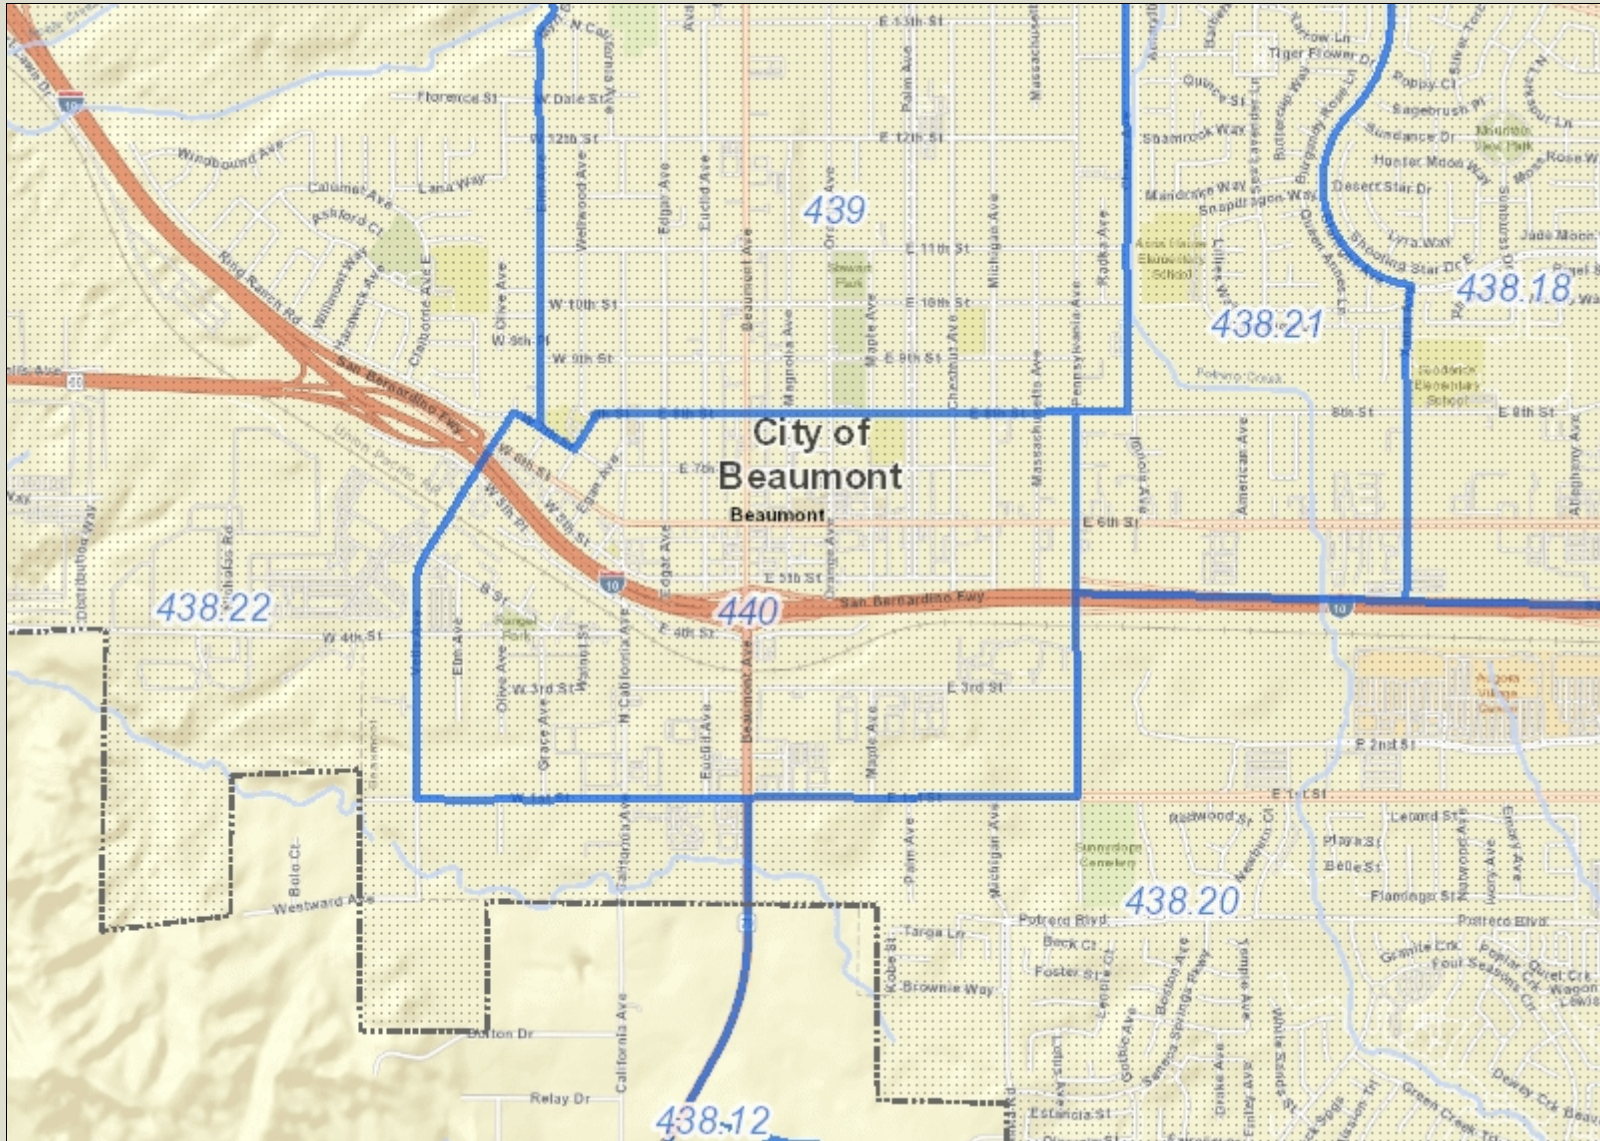

CUP2021-0060 Census Tract Boundary Map

- Legend**
- Census Tracts
 - Blueline Streams
 - City Areas
 - World Street Map

IMPORTANT Maps and data are to be used for reference purposes only. Map features are approximate, and are not necessarily accurate to surveying or engineering standards. The County of Riverside makes no warranty or guarantee as to the content (the source is often third party), accuracy, timeliness, or completeness of any of the data provided, and assumes no legal responsibility for the information contained on this map. Any use of this product with respect to accuracy and precision shall be the sole responsibility of the user.