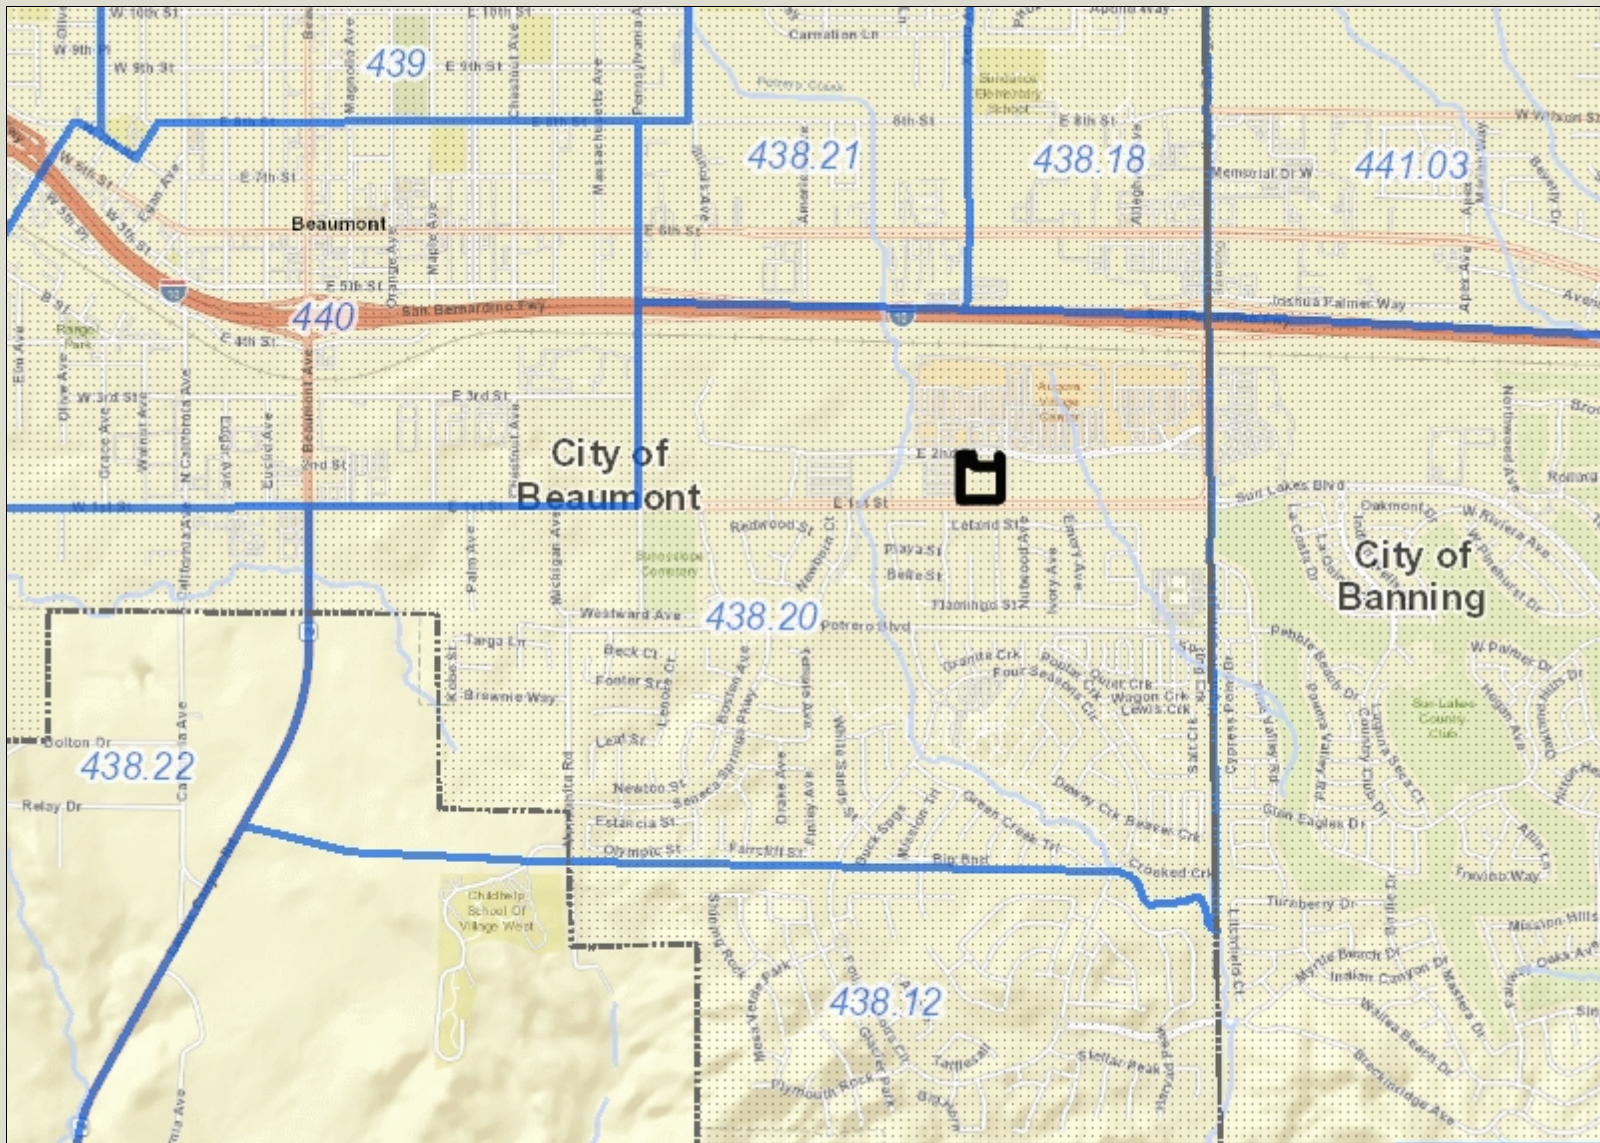

CUP2020-0054

Census Tract Boundary Map

Legend

- Census Tracts
- Blueline Streams
- City Areas
- World Street Map

IMPORTANT Maps and data are to be used for reference purposes only. Map features are approximate, and are not necessarily accurate to surveying or engineering standards. The County of Riverside makes no warranty or guarantee as to the content (the source is often third party), accuracy, timeliness, or completeness of any of the data provided, and assumes no legal responsibility for the information contained on this map. Any use of this product with respect to accuracy and precision shall be the sole responsibility of the user.