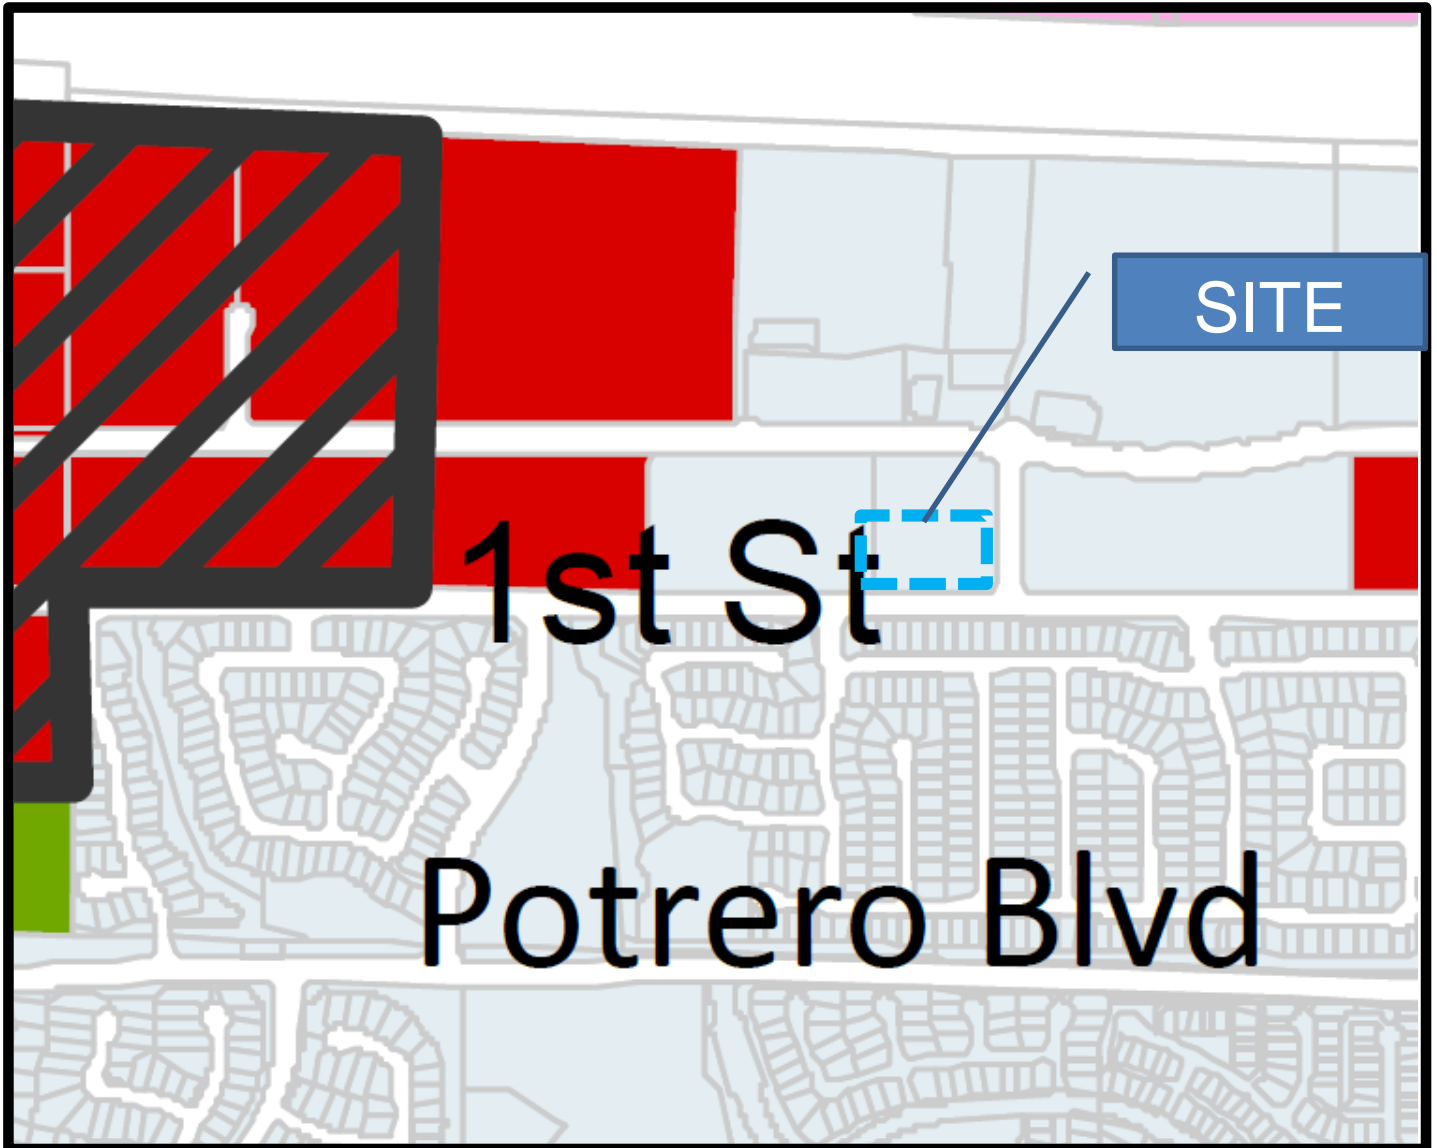

Zoning Map

CITY OF BEAUMONT ZONING

City Boundary	Residential Rural	Sixth Street Mixed Use - Residential	Community Commercial
Sphere of Influence	Residential Single Family	Sixth Street Mixed Use	Commercial Neighborhood
TOD Overlay	Residential Traditional Neighborhood	Beaumont Mixed Use	Recreation/Conservation
Specific Plan	Residential Multiple Family	Downtown Mixed Use	Manufacturing
Urban Village	Downtown Residential Multifamily	Local Commercial	Public Facilities