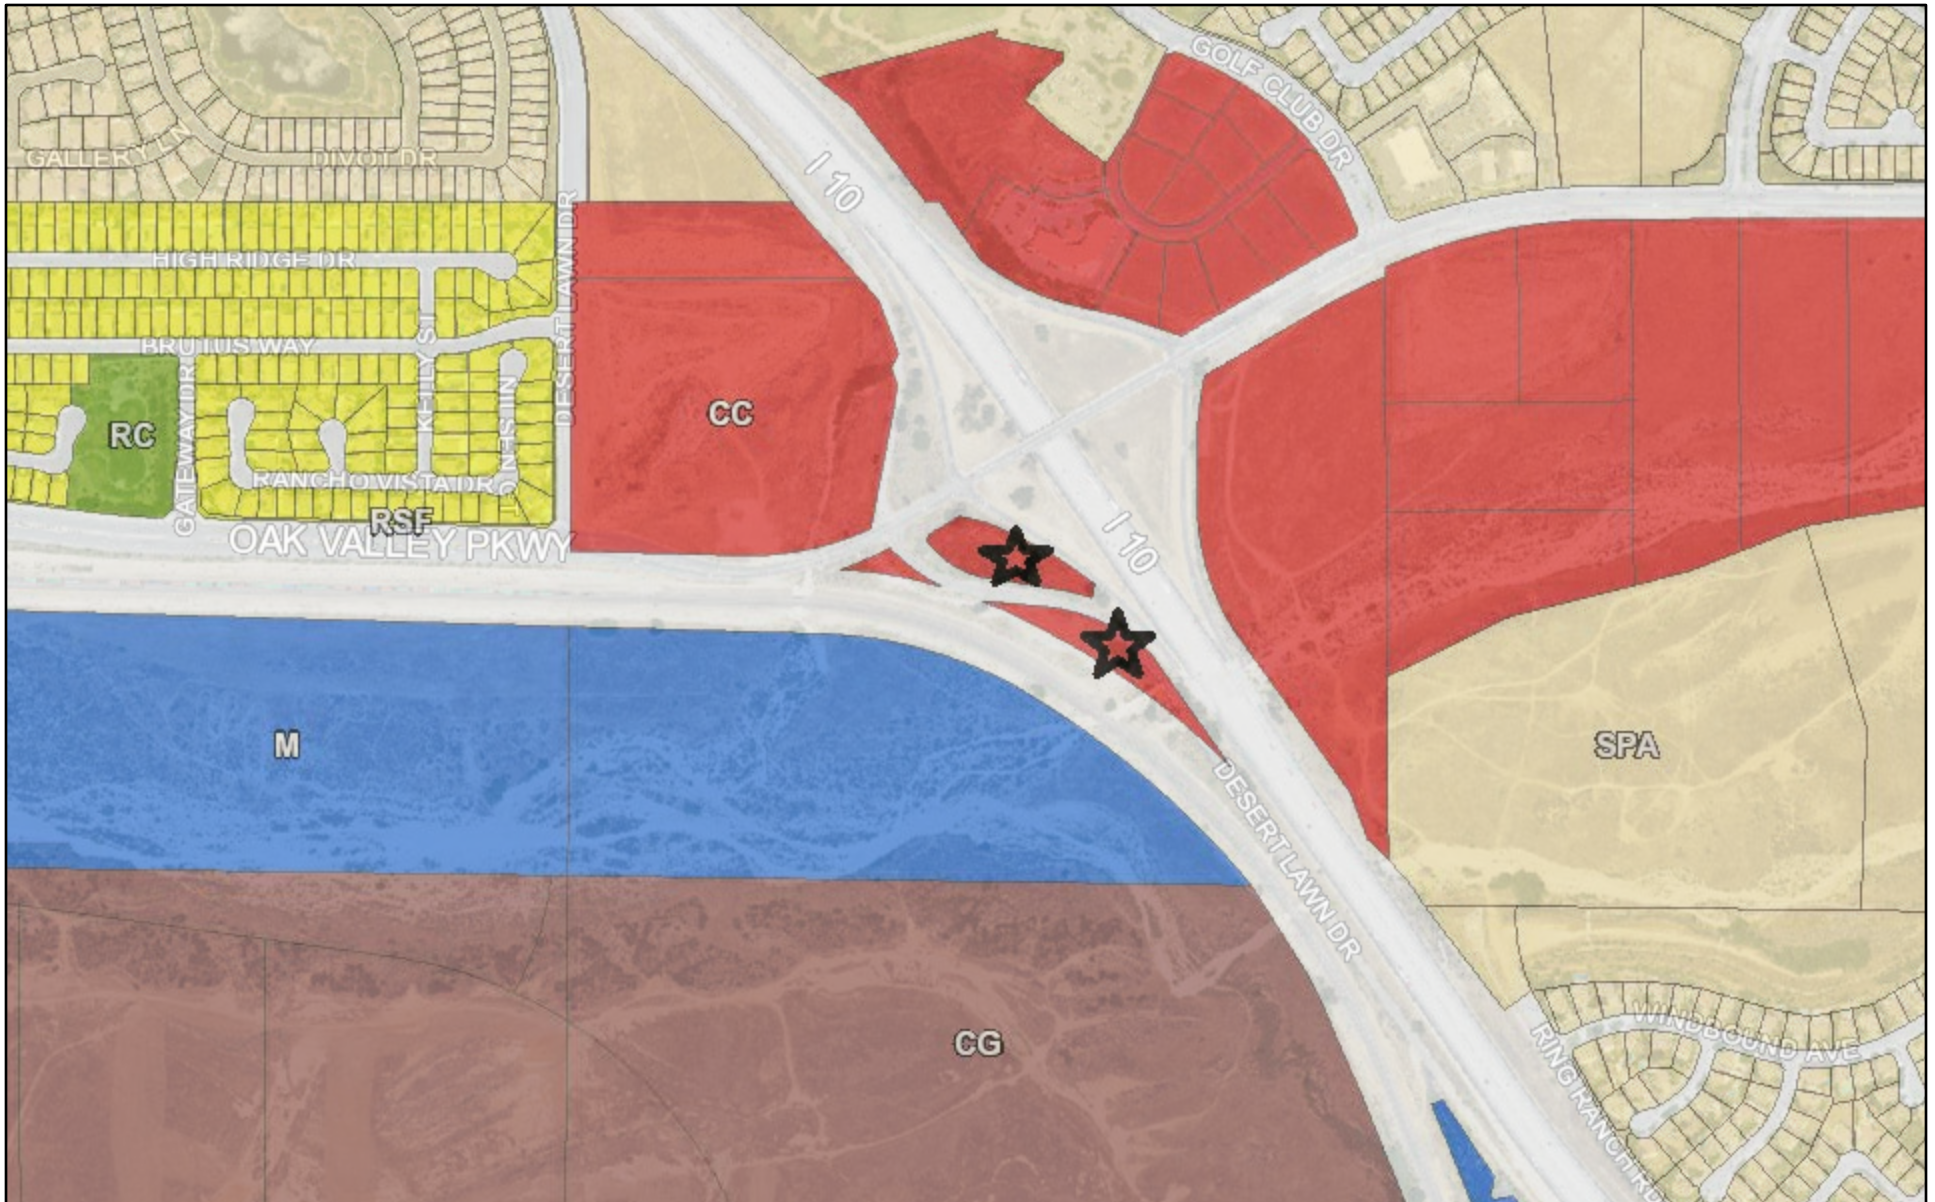

Beaumont Landing Zoning

7/1/2020 10:25:26 AM

Zoning

- | | | | |
|---------------------------|--------------------------|--------------------------|--------------------------|
| Rural Residential | Residential Multi-Family | Commercial Community | Beaumont Avenue Overlay |
| Residential Single-Family | Specific Plan Area | Commercial Manufacturing | Mineral Resource Overlay |
| | Commercial General | Manufacturing | Public Facilities |

1:9,028