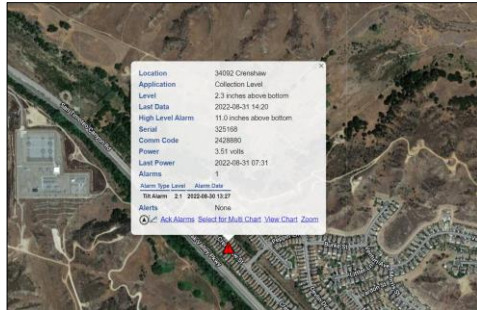

City of Beaumont – High Alarm

WE'VE GOT IT COVERED™

City of Beaumont – Tilt Alarm

WE'VE GOT IT COVERED™

Components

- **E-Box** (Computer)
 - 2 Years Rated
- **PowerPack**
 - 2 Years Rated
- **Ultrasonic Sensor**
 - 79" Range
 - 1/10" Accuracy
 - Pressure Transducer Combo
- **Antenna**