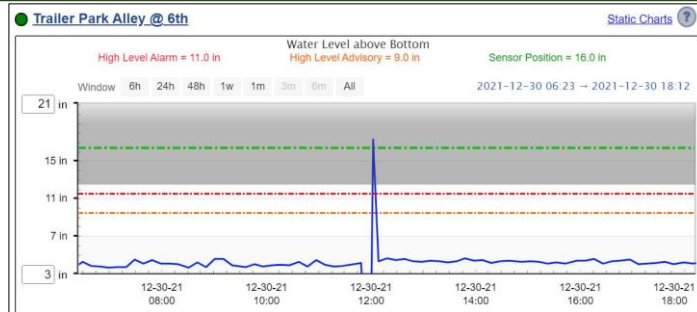

City of Beaumont – High Alarm

WE'VE GOT IT COVERED™

City of Beaumont – Tilt Alarm

WE'VE GOT IT COVERED™

Components

- **E-Box** (Computer)
 - 2 Years Rated
- **PowerPack**
 - 2 Years Rated
- **Ultrasonic Sensor**
 - 79" Range
 - 1/10" Accuracy
 - Pressure Transducer Combo
- **Antenna**