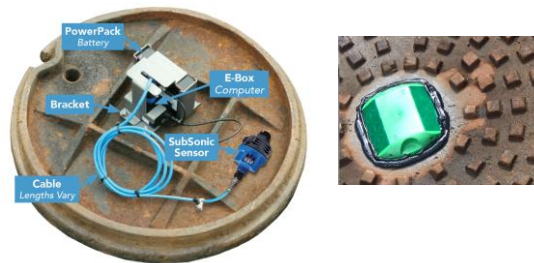

City of Beaumont – High Alarm

WE'VE GOT IT COVERED™

City of Beaumont – Tilt Alarm

WE'VE GOT IT COVERED™

Components

- **E-Box** (Computer)
 - 2 Years Rated
- **PowerPack**
 - 2 Years Rated
- **Ultrasonic Sensor**
 - 79" Range
 - 1/10" Accuracy
 - Pressure Transducer Combo
- **Antenna**