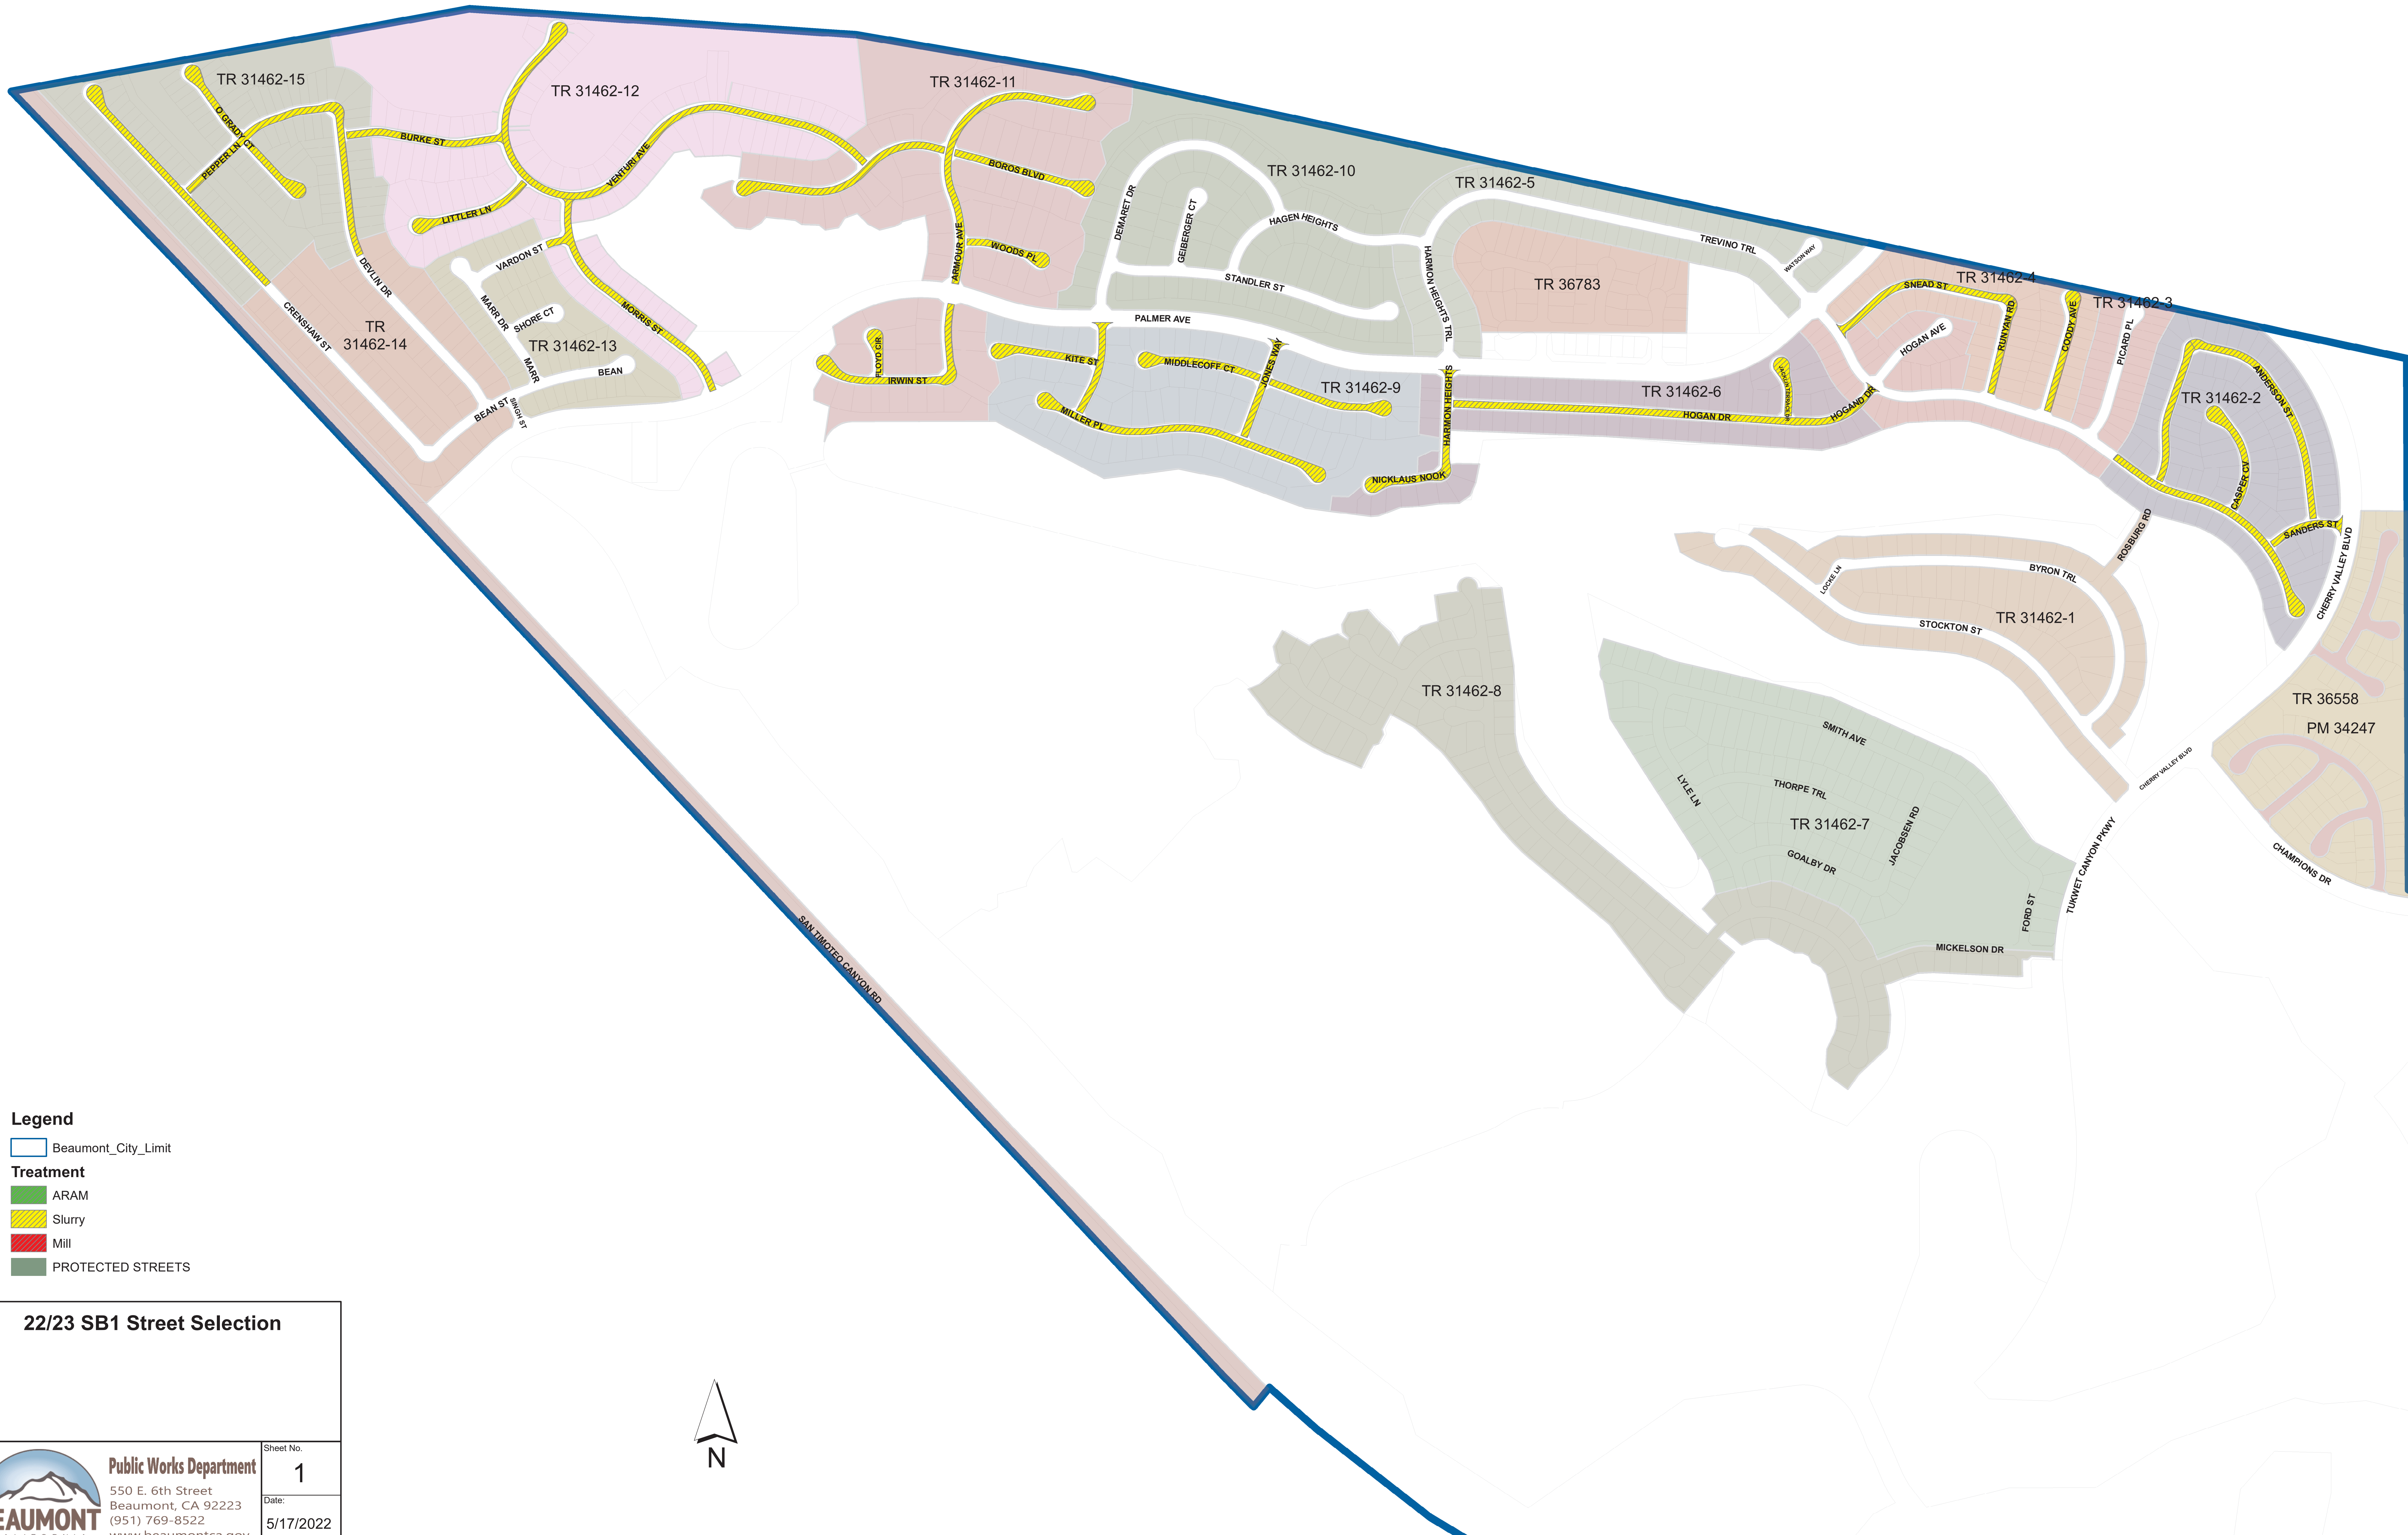

Street_Nam	From_	To	Treatment_	SHAPE_Area	Location
Anderson	Rosburg	Sanders	Slurry	36075.51788	Fairway Canyon
Armour	Cul-de-sac	Palmer	Slurry	48728.6506	Fairway Canyon
Boros	Cul-de-sac	Armour	Slurry	36345.9573	Fairway Canyon
Boros	Armour	Cul-de-sac	Slurry	24473.25628	Fairway Canyon
Burke	Devlin	Venturi	Slurry	23980.38851	Fairway Canyon
Casper	Cul-de-sac	Trevino	Slurry	20220.12758	Fairway Canyon
Coody	Cul-de-sac	Trevino	Slurry	21830.01503	Fairway Canyon
Crenshaw	Cul-de-sac	Tract Boundary	Slurry	42800.8552	Fairway Canyon
Cyrise	Beaumont	Orange	Mill	25686.09921	Downtown
Demaret	Miller	Palmer	Slurry	14704.45719	Fairway Canyon
Devlin	Pepper	Tract Boundary	Slurry	22807.81781	Fairway Canyon
Donna	Orange	Maple	Mill	10071.31866	Downtown
Floyd	Cul-de-sac	Irwin	Slurry	10138.95458	Fairway Canyon
Harmon Heights	Nicklaus	Palmer	Slurry	16945.51594	Fairway Canyon
Hogan	Harmon Heights	Trevino	Slurry	65263.57666	Fairway Canyon
Irwin	Cul-de-sac	Palmer	Slurry	37127.99003	Fairway Canyon
Jacklin Terrace	Hogan	Cul-de-sac	Slurry	11990.96938	Fairway Canyon
Jones	Palmer	Miller	Slurry	15723.43453	Fairway Canyon
Kite	Cul-de-sac	Demaret	Slurry	18648.94958	Fairway Canyon
Kylie	Cyrise	Cul-de-sac	Mill	11958.39964	Downtown
Larain	Beaumont	Beaumont	Mill	25356.9849	Downtown
Littler	Cul-de-sac	Venturi	Slurry	20859.70597	Fairway Canyon
Maple	Donna	Cul-de-sac	Mill	21400.76148	Downtown
Maple	Thirteenth	Twelfth	Mill	33362.22236	Downtown
Middlecoff	Cul-de-sac	Jones	Slurry	21745.29267	Fairway Canyon
Middlecoff	Jones	Cul-de-sac	Slurry	21605.1407	Fairway Canyon
Miller	Cul-de-sac	Cul-de-sac	Slurry	51534.38238	Fairway Canyon
Morris	Venturi	Palmer	Slurry	41321.55675	Fairway Canyon
Nicklaus	Cul-de-sac	Harmon Heights	Slurry	15885.55034	Fairway Canyon
O Grady	Cul-de-sac	Pepper	Slurry	15532.37541	Fairway Canyon
O Grady	Pepper	Cul-de-sac	Slurry	14581.6001	Fairway Canyon
Pepper	Crenshaw	Devlin	Slurry	27540.59636	Fairway Canyon
Rosburg	Trevino	Anderson	Slurry	21561.2936	Fairway Canyon
Runyan	Snead	Trevino	Slurry	14569.67005	Fairway Canyon
Sanders	Trevino	Cherry Valley	Slurry	11912.20247	Fairway Canyon
Sherie	Cyrise	Cul-de-sac	Mill	5942.45063	Downtown
Snead	Trevino	Runyan	Slurry	29052.8388	Fairway Canyon
Thirteenth	Beaumont	Orange	Mill	28723.50635	Downtown
Thirteenth	Orange	Palm	Mill	28417.56186	Downtown
Thirteenth	Palm	Michigan	Mill	29182.71665	Downtown
Thirteenth	Michigan	Pennsylvania	Mill	28945.64028	Downtown
Trevino	Tract Boundary	Cul-de-sac	Slurry	41455.17795	Fairway Canyon
Twelfth	Beaumont	Orange	Mill	30985.11401	Downtown
Twelfth	Orange	Palm	Mill	31159.12812	Downtown
Twelfth	Palm	Pennsylvania	ARAM	66532.38932	Downtown
Venturi	Cul-de-sac	Tract Boundary	Slurry	86934.39623	Fairway Canyon
Woods	Armour	Cul-de-sac	Slurry	15535.66095	Fairway Canyon