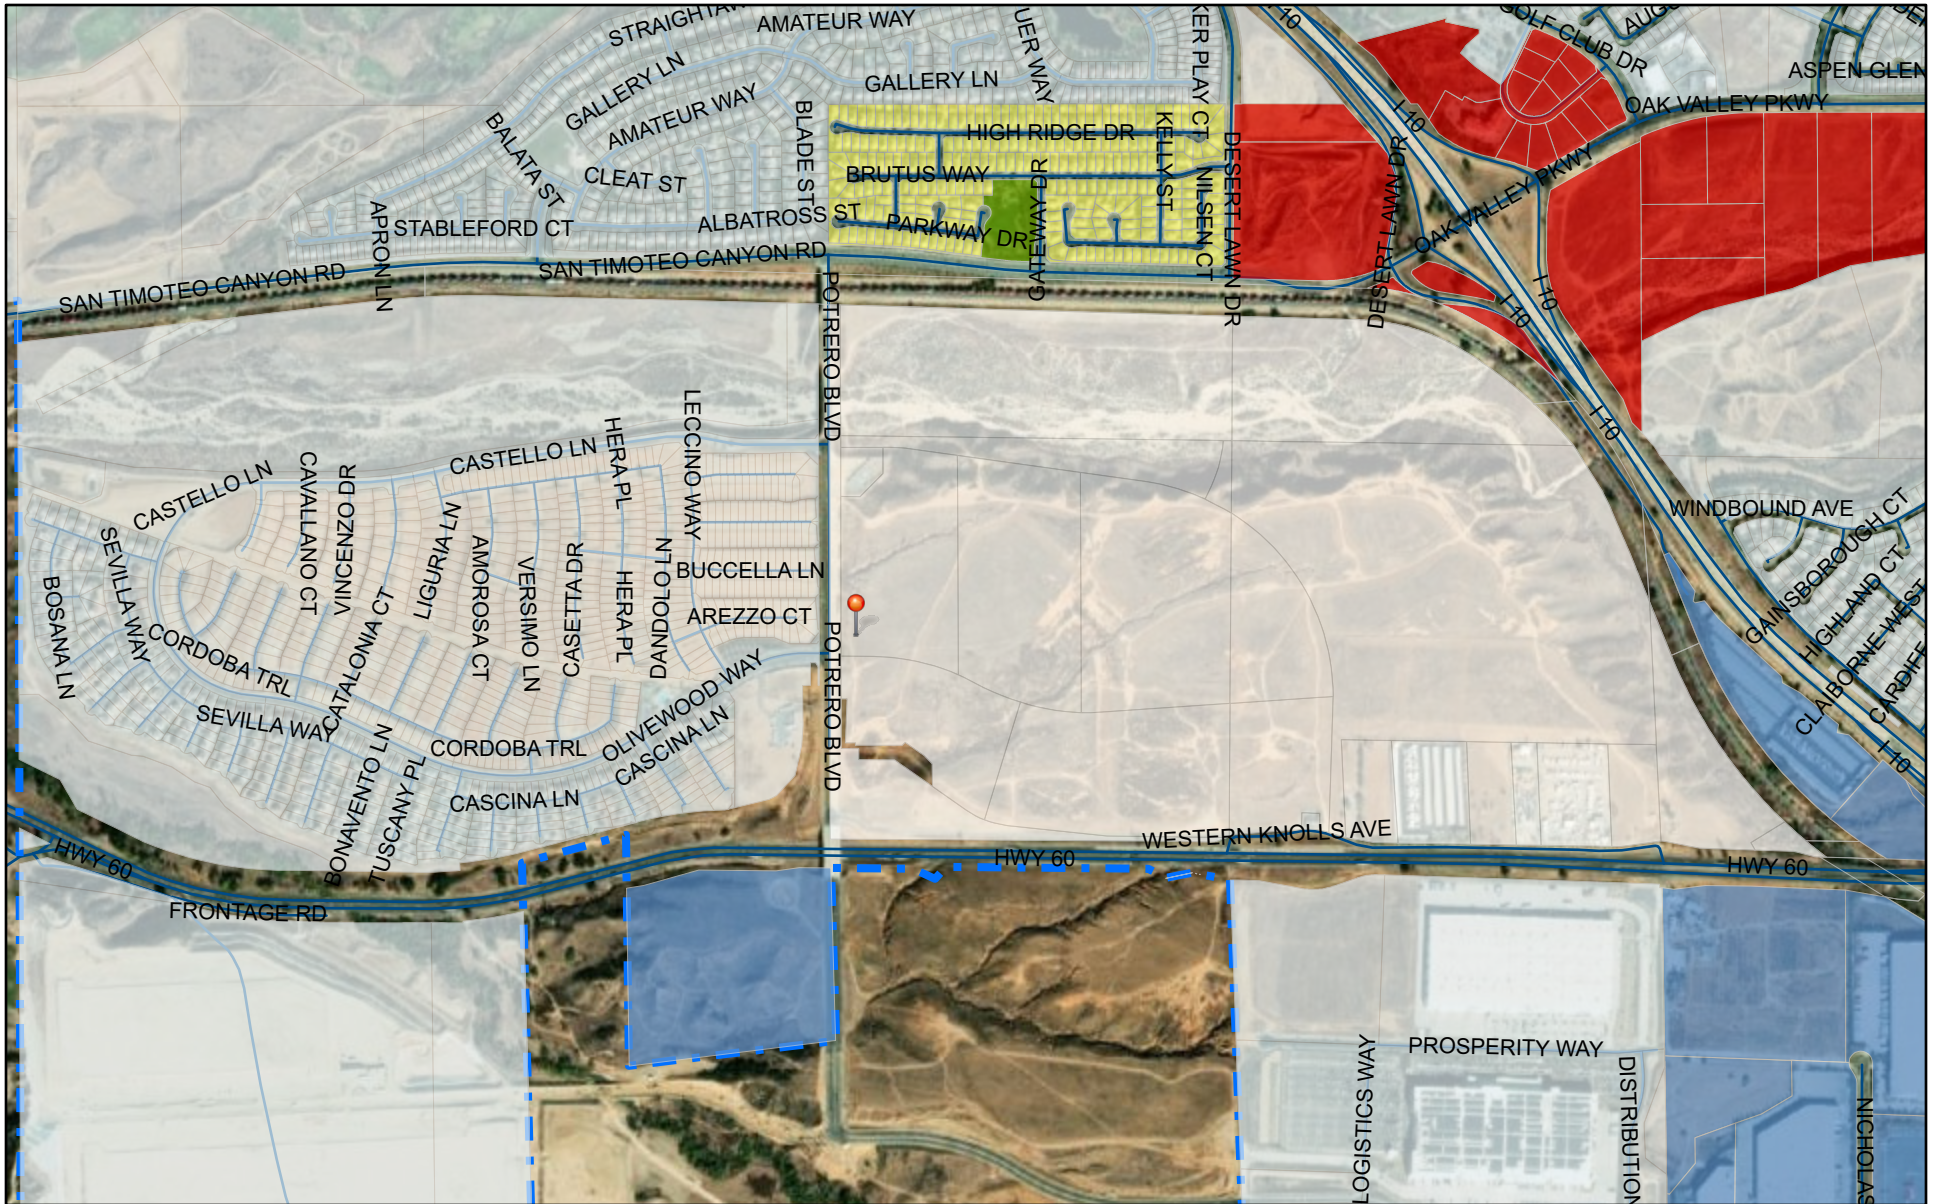

West Side Fire Station Zoning Map

1/26/2022, 4:05:37 PM

- | | | | |
|---|---|--|---|
| Zoning | Residential Single Family | Manufacturing | City Boundary |
| Union Pacific Rail Roadway | Community Commercial | Urban Village | Street Labels |
| Specific Plan | Recreation/Conservation | | |

1:18,056

San Bernardino County, Maxar