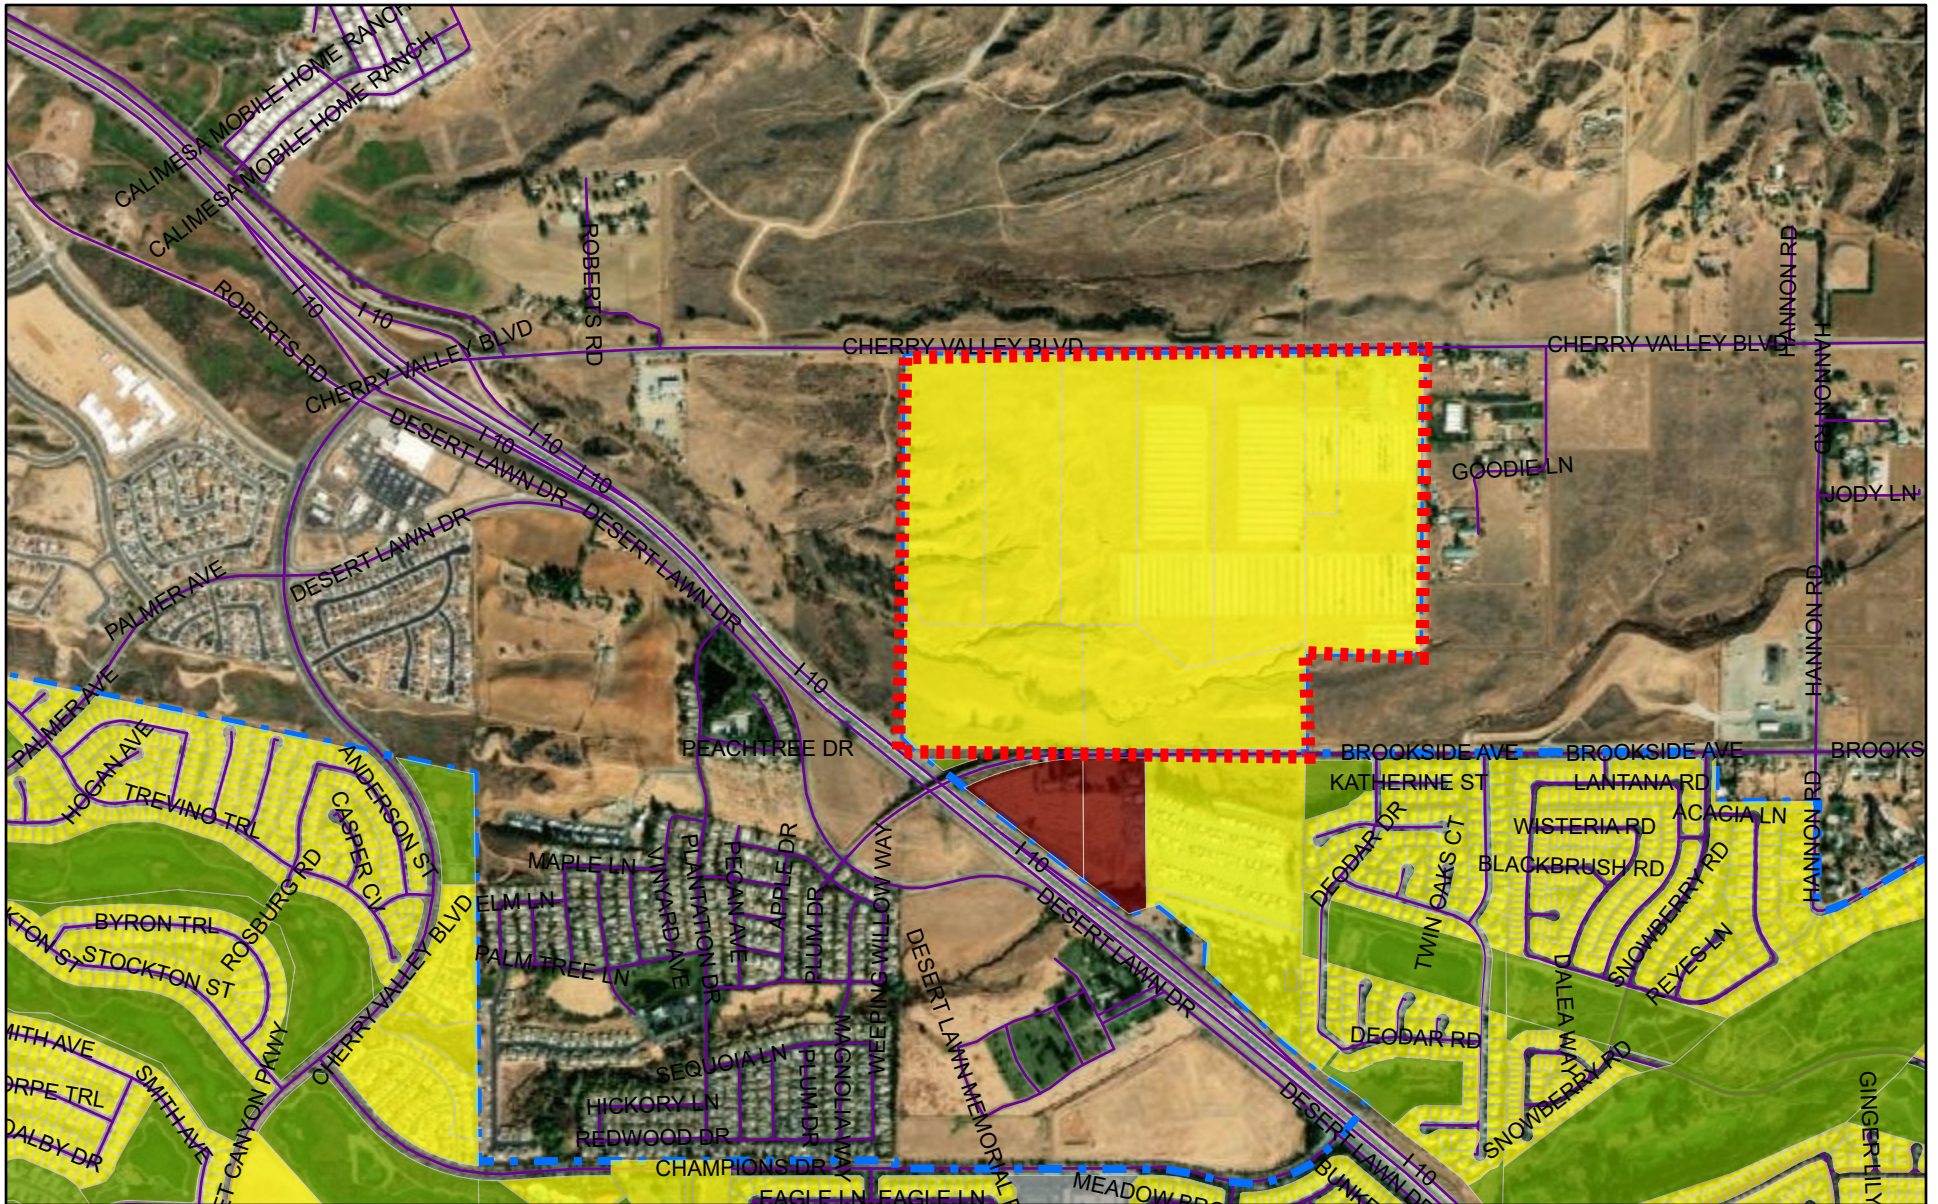

City of Beaumont Planning Viewer

6/22/2022, 11:24:33 AM

General Plan

Open Space

Single Family Residential

Neighborhood Commercial

Public Facilities

City Boundary

Street Labels

1:18,056

Source: Esri, Maxar, Earthstar Geographics, and the GIS User Community