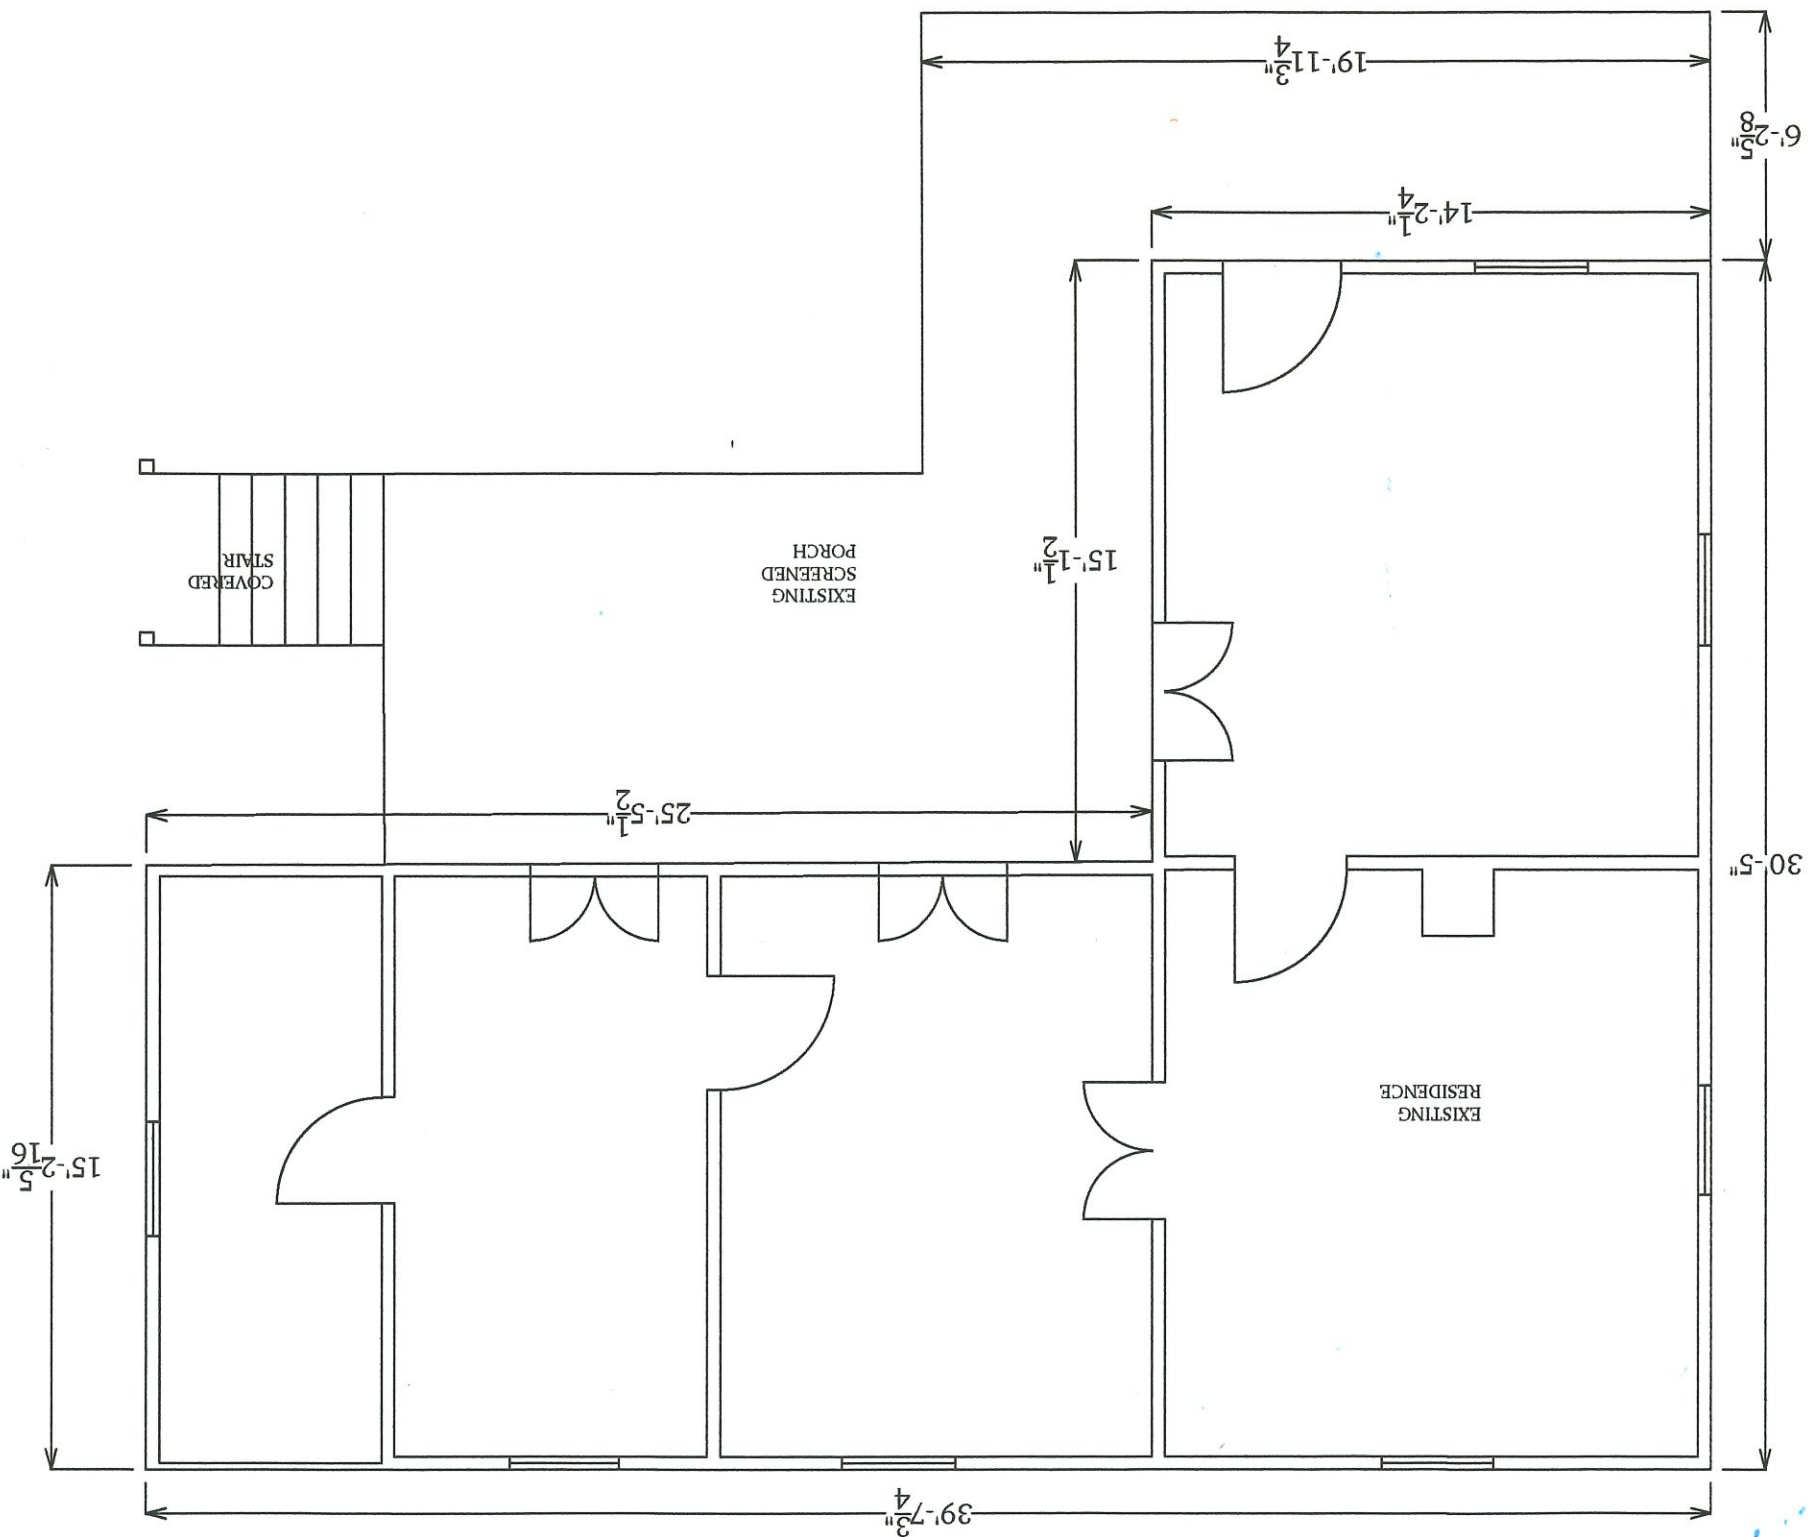

GARBER RESIDENCE
115 STATE STREET
BAY ST. LOUIS, MS

Crane Builders, LLC
1247 Hwy90
Bay St. Louis, MS 39520
(228) 467-3076

EXISTING
Scale: 1/4"=1'

Rev.: 05/01/24

Page 2 of 3

This is an original design and must not be released or copied unless applicable fee has been paid or job