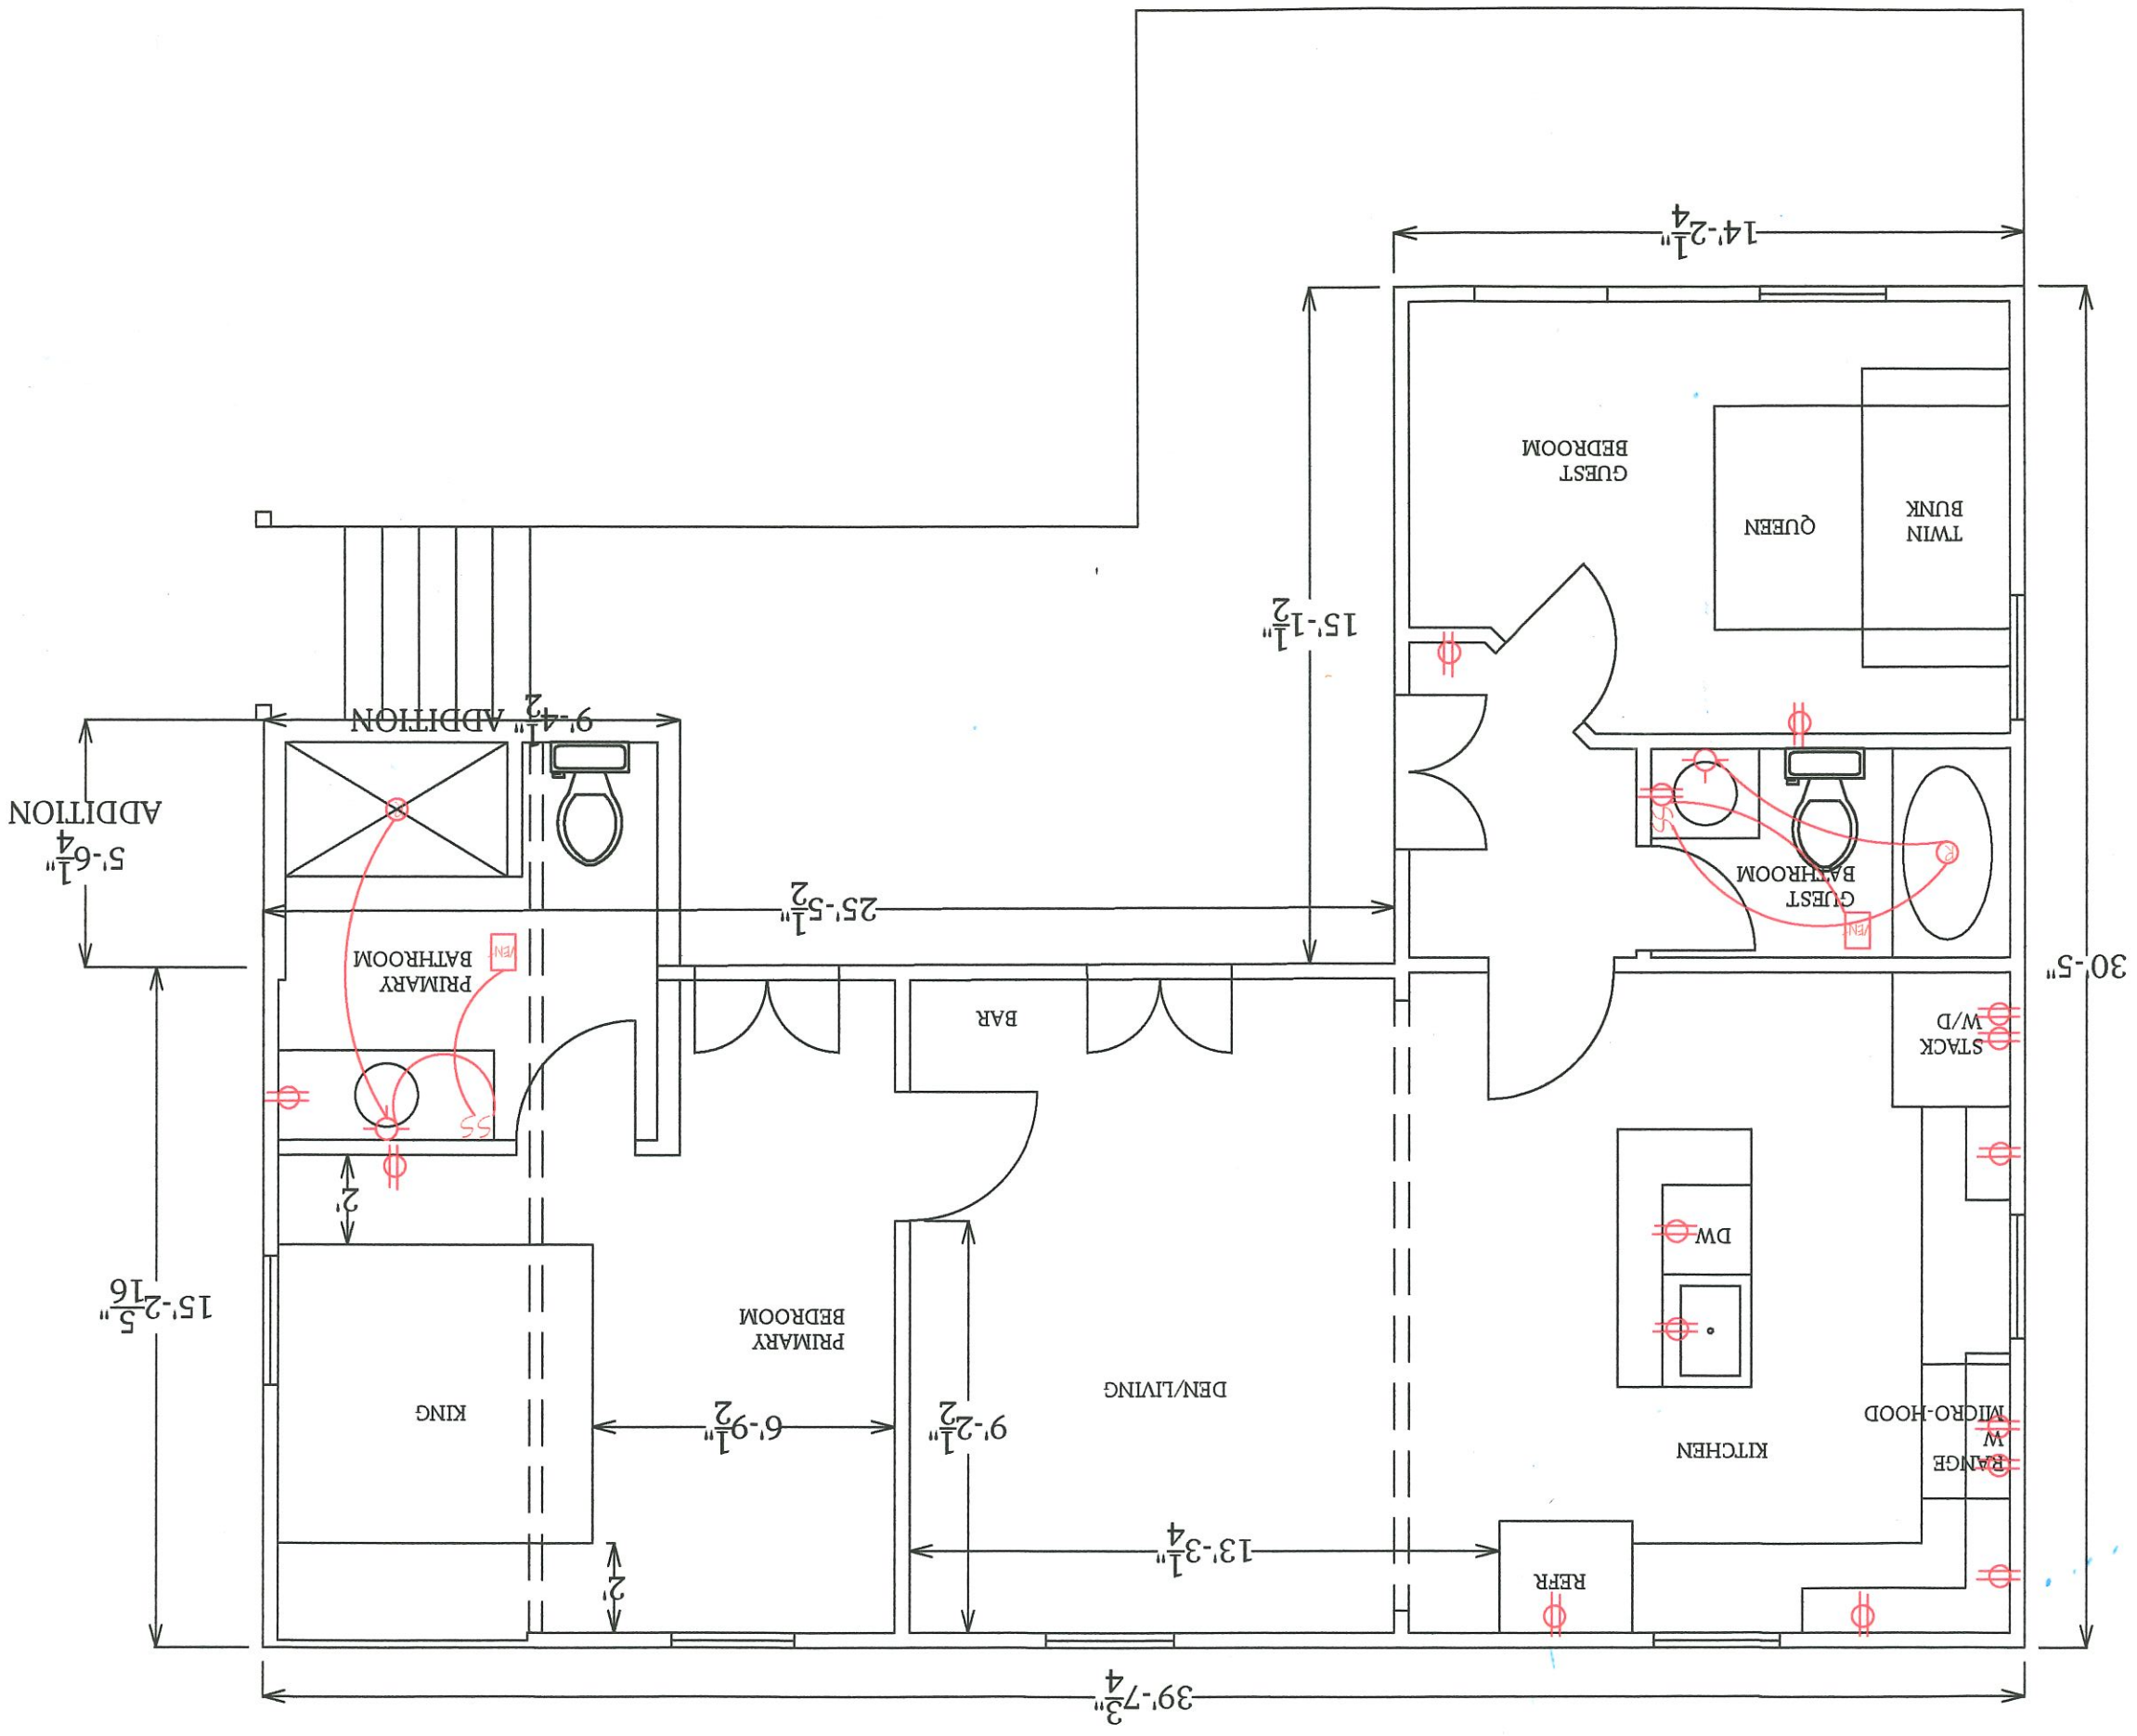

EXISTING
 Scale: 1/4"=1'

Rev.: 05/01/24

Page 2 of 3

This is an original design and must not be released or copied unless applicable fee has been paid or job

GARBER RESIDENCE
 115 STATE STREET
 BAY ST. LOUIS, MS

SIDING TO MATCH
EXISTING

COVERED STAIR
TO REMAIN

MAY 24, 2024

FRONT VIEW

SIDING TO
MATCH

MAY 24, 2024

RIGHT VIEW