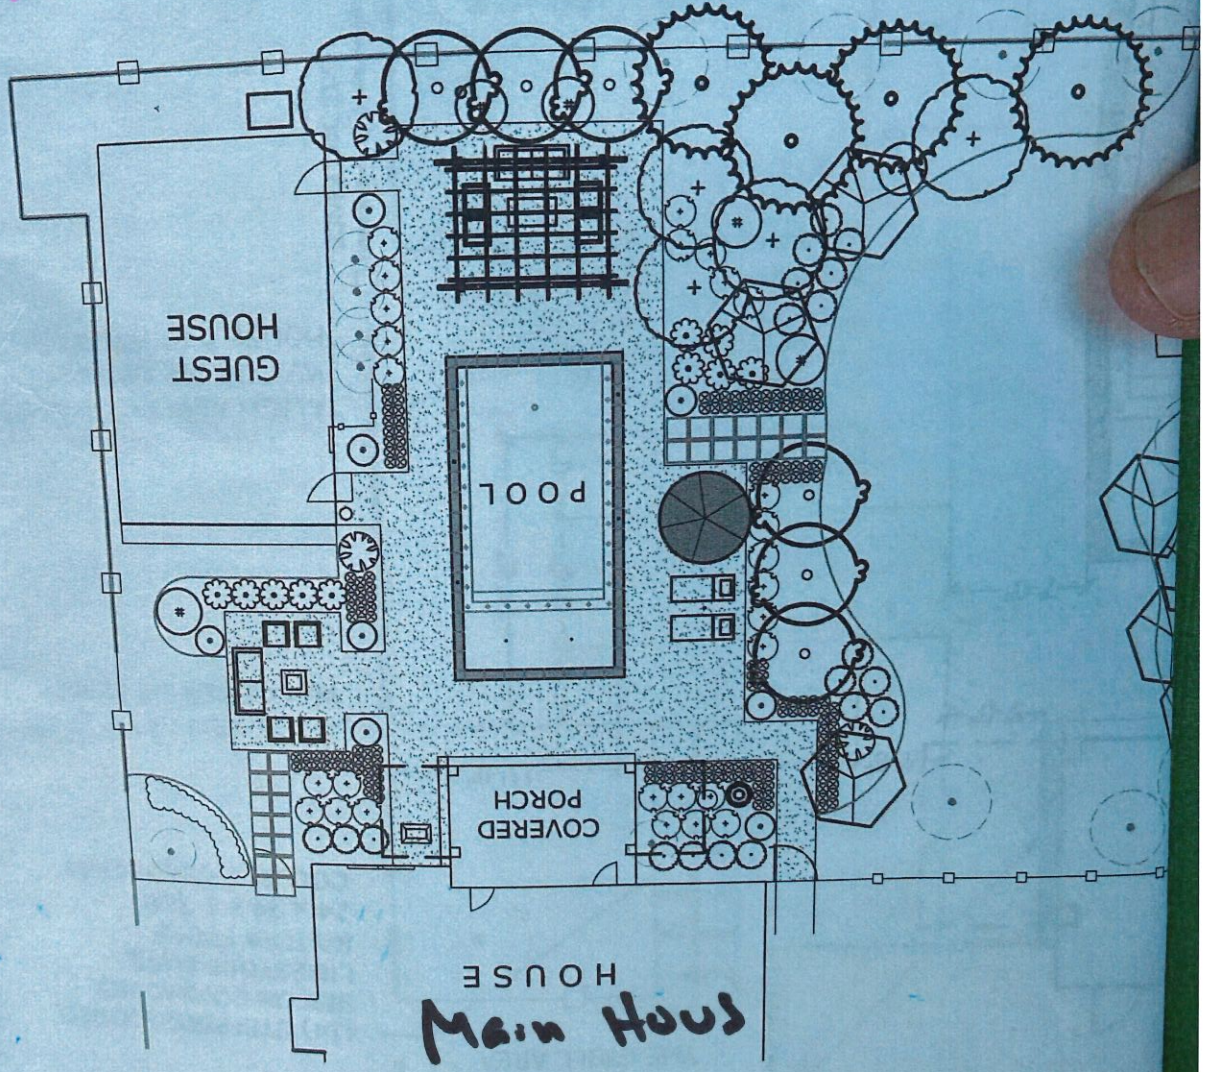

H2 HARDSCAPE LAYOUT PLAN

1 COVER SHEET

List of Drawings:

Pool Behind House

Main Street

Liz Seal
landscape designer

P: 228-493-7286
E: lizyseal79@gmail.com

COVER SHEET
Roth Residence