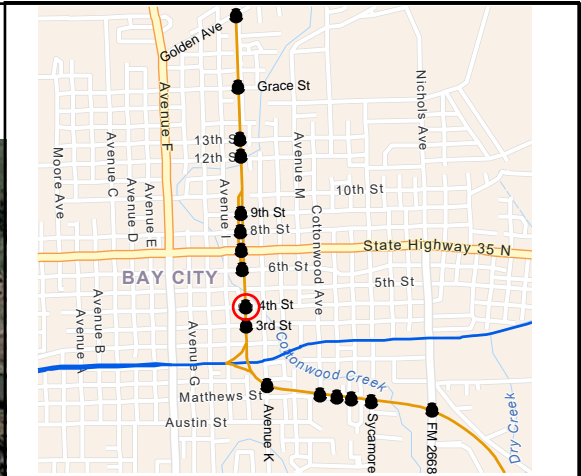

NOTES:

LEGEND:

- BNSF Railway
- Union Pacific Railroad
- Railroad Crossing

**BNSF BAY CITY SUB
7TH STREET/STATE HIGHWAY 35
(023378X)**

Bay City, TX Quiet
Zone Assessment

Google Earth

LEGEND:

- BNSF Railway
- Union Pacific Railroad
- Railroad Crossing

NOTES:

**BNSF BAY CITY SUB
6TH STREET (023379E)**

Bay City, TX Quiet
Zone Assessment

Google Earth

LEGEND:

- BNSF Railway
- Union Pacific Railroad
- Railroad Crossing

SSMs:

- _ 4-Quad Gate
- _ Median
- _ Closure
- _ One-Way Street