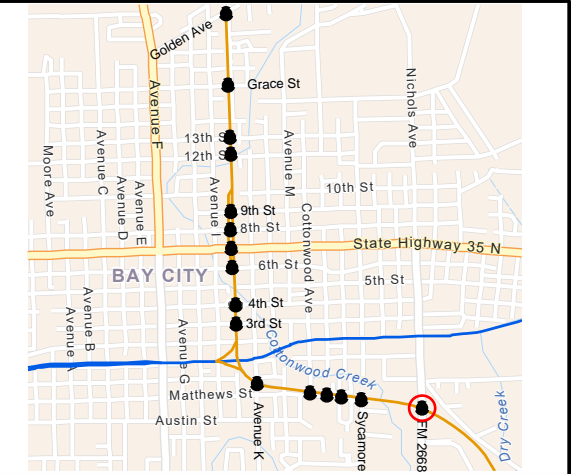

NOTES:

**BNSF BAY CITY SUB
SYCAMORE AVENUE (023388D)**

Bay City, TX Quiet
Zone Assessment

Google Earth

LEGEND:

- BNSF Railway
- Union Pacific Railroad
- Railroad Crossing

- | | |
|------------------|--------------------|
| SSMs: | ASMs: |
| _ 4-Quad Gate | -Red. Length Med. |
| _ Median | -3-Quad Gate |
| _ Closure | |
| _ One-Way Street | OTHER: |
| | _ Wayside Horn |
| | _ Other (Describe) |