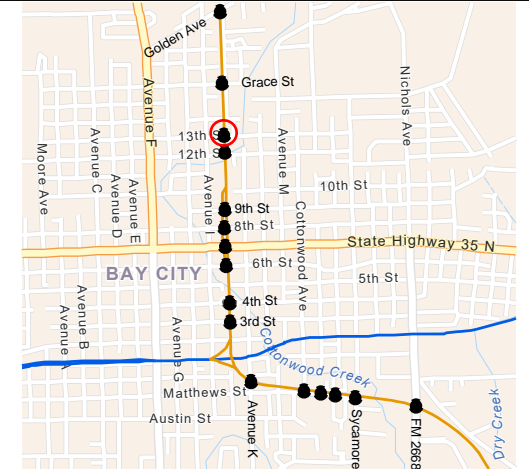

NOTES:

LEGEND:

- BNSF Railway
- Union Pacific Railroad
- Railroad Crossing

**BNSF BAY CITY SUB
GOLDEN AVENUE (023370T)**

Bay City, TX Quiet
Zone Assessment

Google Earth

LEGEND:

- BNSF Railway
- Union Pacific Railroad
- Railroad Crossing

Bay City, TX Quiet
Zone Assessment

Google Earth

LEGEND:

- BNSF Railway
- Union Pacific Railroad
- Railroad Crossing

SSMs:

- _ 4-Quad Gate
- _ Median
- _ Closure
- _ One-Way Street

ASMs:

- Red. Length Med.
- 3-Quad Gate

OTHER:

- _ Wayside Horn
- _ Other (Describe)

NOTES:

**BNSF BAY CITY SUB
13TH STREET (023373N)**

Bay City, TX Quiet
Zone Assessment

Google Earth

- | | |
|---|---|
| SSMs: | ASMs: |
| <input type="checkbox"/> 4-Quad Gate | <input type="checkbox"/> Red. Length Med. |
| <input type="checkbox"/> Median | <input type="checkbox"/> 3-Quad Gate |
| <input type="checkbox"/> Closure | OTHER: |
| <input type="checkbox"/> One-Way Street | <input type="checkbox"/> Wayside Horn |
| | <input type="checkbox"/> Other (Describe) |

NOTES:

LEGEND:

-  BNSF Railway
-  Union Pacific Railroad
-  Railroad Crossing

**BNSF BAY CITY SUB
12TH STREET (023374V)**

Bay City, TX Quiet
Zone Assessment

Google Earth

LEGEND:

- BNSF Railway
- Union Pacific Railroad
- Railroad Crossing