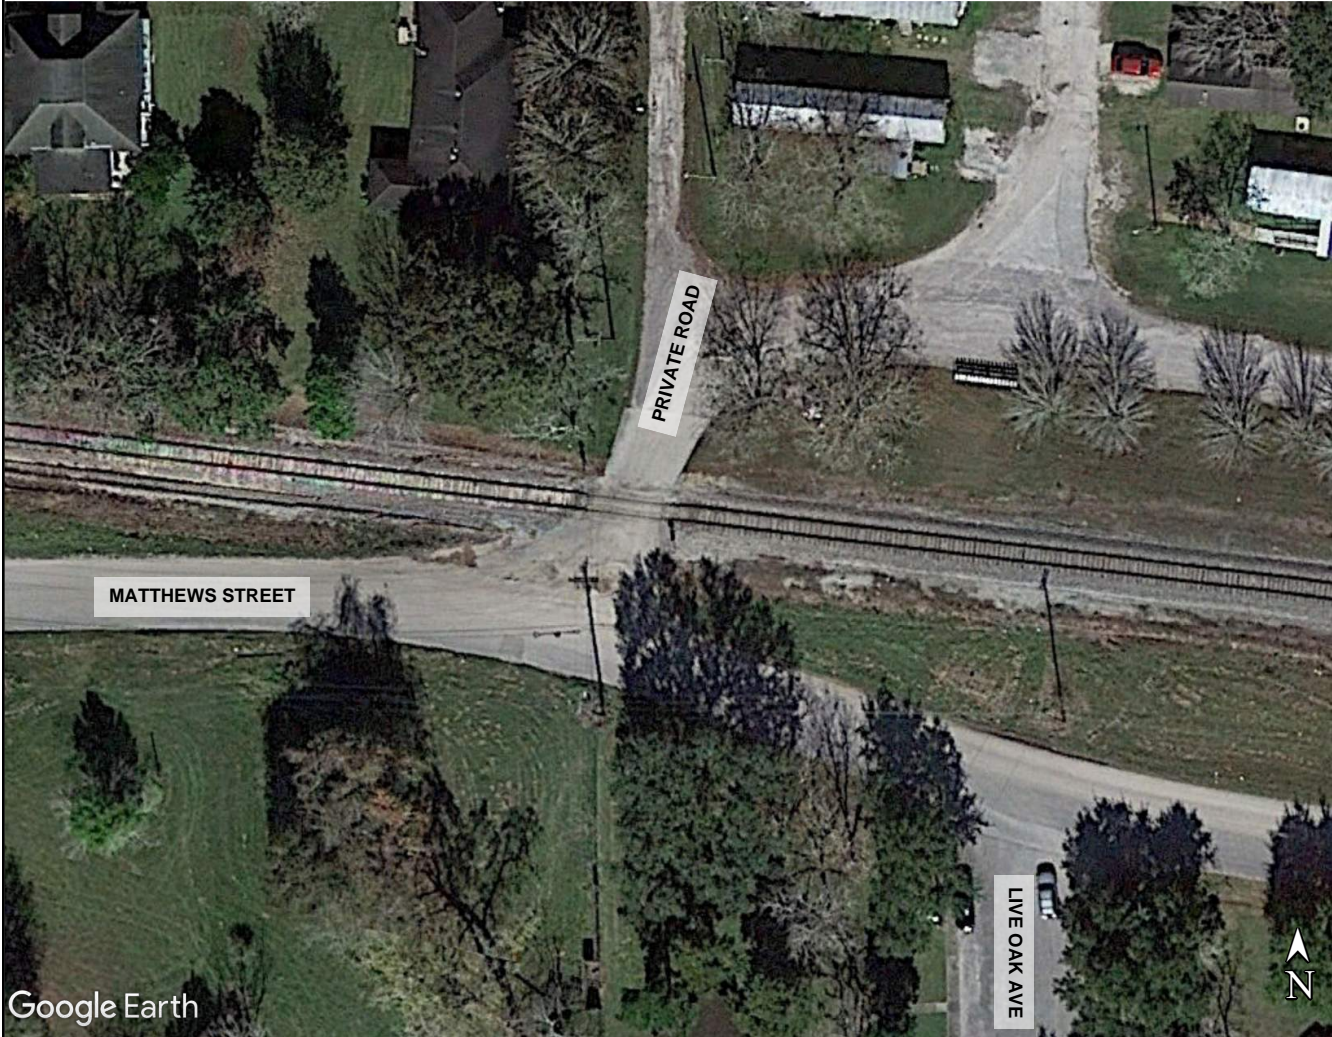

Google Earth

LEGEND:

- BNSF Railway
- Union Pacific Railroad
- Railroad Crossing