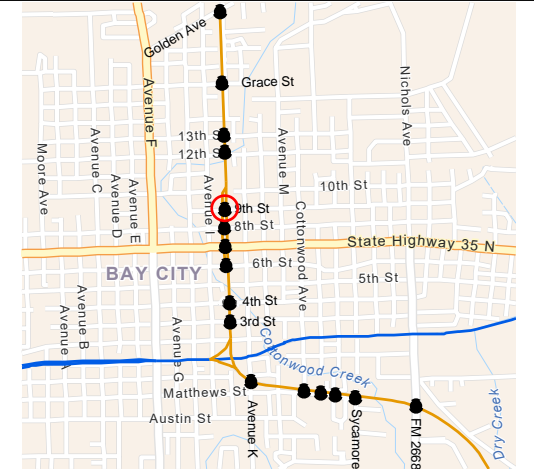

NOTES:

LEGEND:

- BNSF Railway
- Union Pacific Railroad
- Railroad Crossing

**BNSF BAY CITY SUB
GOLDEN AVENUE (023370T)**

Bay City, TX Quiet
Zone Assessment

Google Earth

LEGEND:

- BNSF Railway
- Union Pacific Railroad
- Railroad Crossing

Bay City, TX Quiet
Zone Assessment

Google Earth

LEGEND:

- BNSF Railway
- Union Pacific Railroad
- Railroad Crossing

SSMs:

- _ 4-Quad Gate
- _ Median
- _ Closure
- _ One-Way Street

ASMs:

- Red. Length Med.
- 3-Quad Gate

OTHER:

- _ Wayside Horn
- _ Other (Describe)

NOTES:

**BNSF BAY CITY SUB
13TH STREET (023373N)**

Bay City, TX Quiet
Zone Assessment

Google Earth

- | | |
|---|---|
| SSMs: | ASMs: |
| <input type="checkbox"/> 4-Quad Gate | <input type="checkbox"/> Red. Length Med. |
| <input type="checkbox"/> Median | <input type="checkbox"/> 3-Quad Gate |
| <input type="checkbox"/> Closure | OTHER: |
| <input type="checkbox"/> One-Way Street | <input type="checkbox"/> Wayside Horn |
| | <input type="checkbox"/> Other (Describe) |

NOTES:

LEGEND:

-  BNSF Railway
-  Union Pacific Railroad
-  Railroad Crossing

**BNSF BAY CITY SUB
12TH STREET (023374V)**

Bay City, TX Quiet
Zone Assessment

Google Earth

LEGEND:

- BNSF Railway
- Union Pacific Railroad
- Railroad Crossing