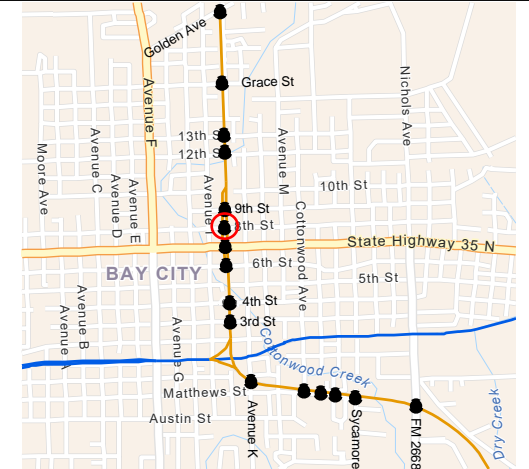

NOTES:

LEGEND:

-  BNSF Railway
-  Union Pacific Railroad
-  Railroad Crossing

**BNSF BAY CITY SUB
12TH STREET (023374V)**

Bay City, TX Quiet
Zone Assessment

Google Earth

LEGEND:

- BNSF Railway
- Union Pacific Railroad
- Railroad Crossing

Bay City, TX Quiet
Zone Assessment

Google Earth

LEGEND:

- BNSF Railway
- Union Pacific Railroad
- Railroad Crossing

SSMs:

- _ 4-Quad Gate
- _ Median
- _ Closure
- _ One-Way Street

ASMs:

- Red. Length Med.
- 3-Quad Gate

OTHER:

- _ Wayside Horn
- _ Other (Describe)

NOTES:

**BNSF BAY CITY SUB
8TH STREET (023377R)**

Bay City, TX Quiet
Zone Assessment

Google Earth

- | | |
|---|---|
| SSMs: | ASMs: |
| <input type="checkbox"/> 4-Quad Gate | <input type="checkbox"/> Red. Length Med. |
| <input type="checkbox"/> Median | <input type="checkbox"/> 3-Quad Gate |
| <input type="checkbox"/> Closure | |
| <input type="checkbox"/> One-Way Street | OTHER: |
| | <input type="checkbox"/> Wayside Horn |
| | <input type="checkbox"/> Other (Describe) |

NOTES:

LEGEND:

- BNSF Railway
- Union Pacific Railroad
- Railroad Crossing

**BNSF BAY CITY SUB
7TH STREET/STATE HIGHWAY 35
(023378X)**

Bay City, TX Quiet
Zone Assessment

Google Earth

LEGEND:

- BNSF Railway
- Union Pacific Railroad
- Railroad Crossing