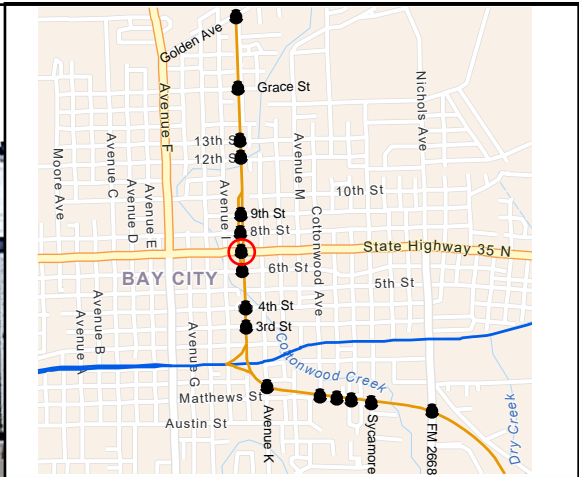

NOTES:

LEGEND:

-  BNSF Railway
-  Union Pacific Railroad
-  Railroad Crossing

**BNSF BAY CITY SUB
12TH STREET (023374V)**

Bay City, TX Quiet
Zone Assessment

Google Earth

LEGEND:

- BNSF Railway
- Union Pacific Railroad
- Railroad Crossing

Bay City, TX Quiet
Zone Assessment

Google Earth

LEGEND:

- BNSF Railway
- Union Pacific Railroad
- Railroad Crossing

SSMs:

- _ 4-Quad Gate
- _ Median
- _ Closure
- _ One-Way Street

ASMs:

- Red. Length Med.
- 3-Quad Gate

OTHER:

- _ Wayside Horn
- _ Other (Describe)

NOTES:

**BNSF BAY CITY SUB
8TH STREET (023377R)**

Bay City, TX Quiet
Zone Assessment

Google Earth

- | | |
|---|---|
| SSMs: | ASMs: |
| <input type="checkbox"/> 4-Quad Gate | <input type="checkbox"/> Red. Length Med. |
| <input type="checkbox"/> Median | <input type="checkbox"/> 3-Quad Gate |
| <input type="checkbox"/> Closure | |
| <input type="checkbox"/> One-Way Street | OTHER: |
| | <input type="checkbox"/> Wayside Horn |
| | <input type="checkbox"/> Other (Describe) |

NOTES:

LEGEND:

- BNSF Railway
- Union Pacific Railroad
- Railroad Crossing

**BNSF BAY CITY SUB
7TH STREET/STATE HIGHWAY 35
(023378X)**

Bay City, TX Quiet
Zone Assessment

Google Earth

LEGEND:

- BNSF Railway
- Union Pacific Railroad
- Railroad Crossing