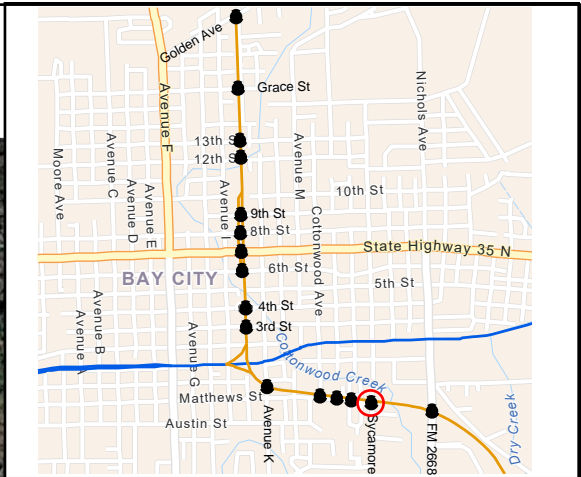

OTHER:

- _ Wayside Horn
- _ Other (Describe)

NOTES:

**BNSF BAY CITY SUB
PRIVATE ROAD (023387W)**

Bay City, TX Quiet
Zone Assessment

Google Earth

LEGEND:

- BNSF Railway
- Union Pacific Railroad
- Railroad Crossing