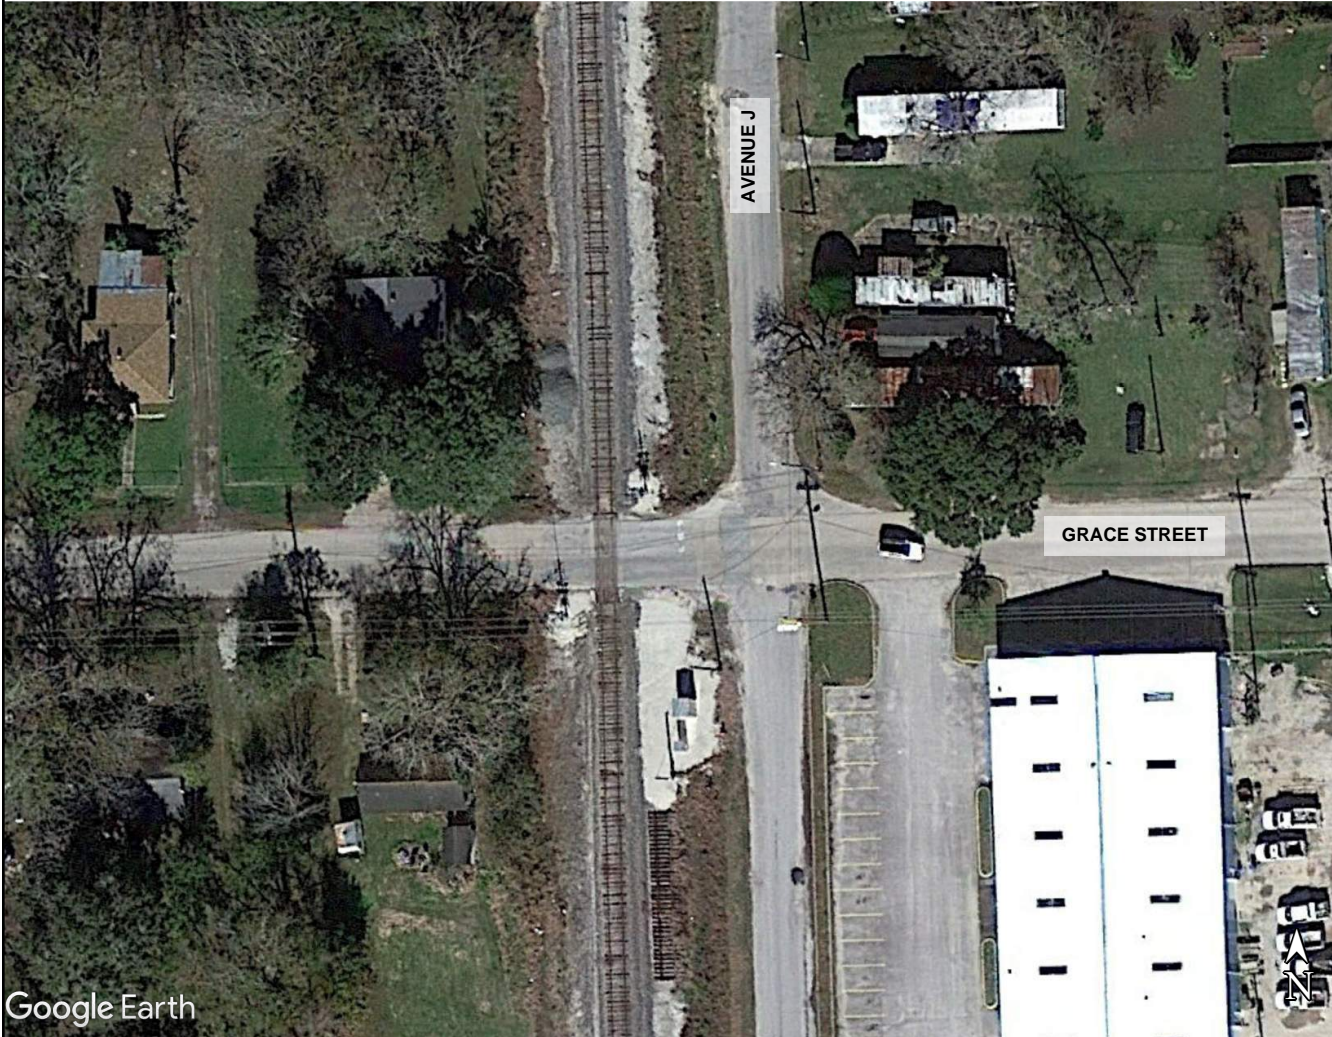

NOTES:

LEGEND:

- BNSF Railway
- Union Pacific Railroad
- Railroad Crossing

**BNSF BAY CITY SUB
GOLDEN AVENUE (023370T)**

Bay City, TX Quiet
Zone Assessment

Google Earth

LEGEND:

- BNSF Railway
- Union Pacific Railroad
- Railroad Crossing