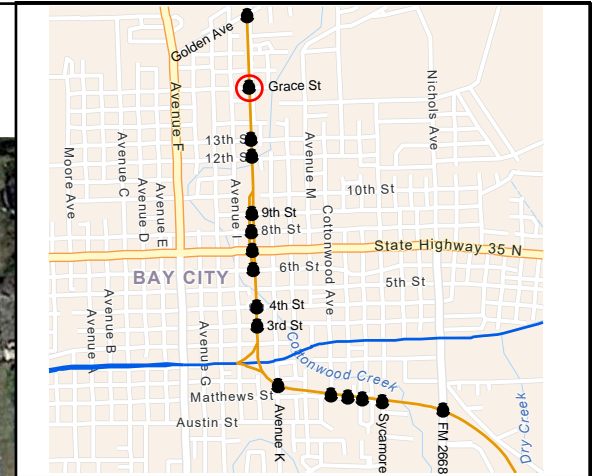

NOTES:

LEGEND:

- BNSF Railway
- Union Pacific Railroad
- Railroad Crossing

**BNSF BAY CITY SUB
GOLDEN AVENUE (023370T)**

Bay City, TX Quiet
Zone Assessment

Google Earth

LEGEND:

- BNSF Railway
- Union Pacific Railroad
- Railroad Crossing

SSMs:

- _ 4-Quad Gate
- _ Median
- _ Closure
- _ One-Way Street

ASMs:

- Red. Length Med.
- 3-Quad Gate

OTHER:

- _ Wayside Horn
- _ Other (Describe)

NOTES:

**BNSF BAY CITY SUB
GRACE STREET (023371A)**

Bay City, TX Quiet
Zone Assessment

Google Earth

LEGEND:

- BNSF Railway
- Union Pacific Railroad
- Railroad Crossing

SSMs:

- _ 4-Quad Gate
- _ Median
- _ Closure
- _ One-Way Street

ASMs:

- Red. Length Med.
- 3-Quad Gate

NOTES:

LEGEND:

-  BNSF Railway
-  Union Pacific Railroad
-  Railroad Crossing

**BNSF BAY CITY SUB
12TH STREET (023374V)**

Bay City, TX Quiet
Zone Assessment

Google Earth

LEGEND:

- BNSF Railway
- Union Pacific Railroad
- Railroad Crossing