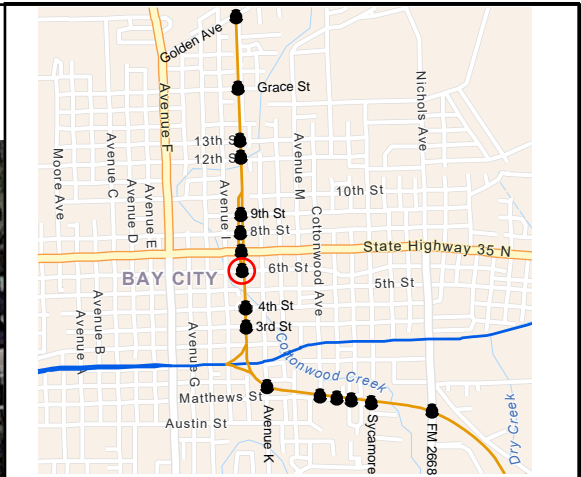

Bay City, TX Quiet
Zone Assessment

Google Earth

LEGEND:

- BNSF Railway
- Union Pacific Railroad
- Railroad Crossing

SSMs:

- _ 4-Quad Gate
- _ Median
- _ Closure
- _ One-Way Street

ASMs:

- Red. Length Med.
- 3-Quad Gate

NOTES:

LEGEND:

- BNSF Railway
- Union Pacific Railroad
- Railroad Crossing

**BNSF BAY CITY SUB
7TH STREET/STATE HIGHWAY 35
(023378X)**

Bay City, TX Quiet
Zone Assessment

Google Earth

LEGEND:

- BNSF Railway
- Union Pacific Railroad
- Railroad Crossing