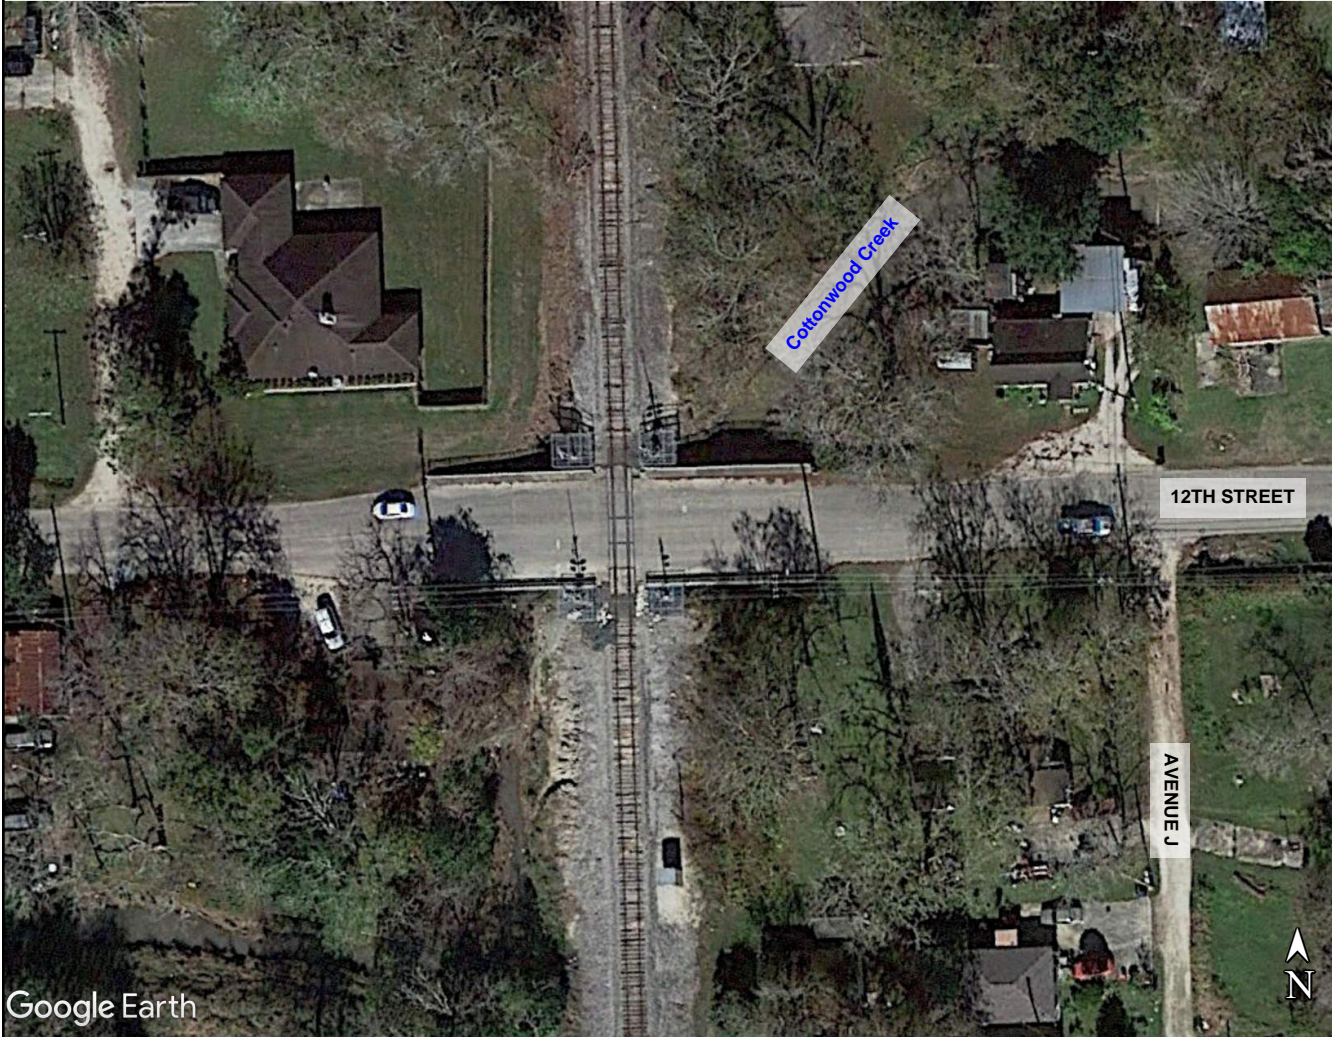

OTHER:

- _ Wayside Horn
- _ Other (Describe)

NOTES:

**BNSF BAY CITY SUB
13TH STREET (023373N)**

Bay City, TX Quiet
Zone Assessment

Google Earth

- | | |
|---|---|
| SSMs: | ASMs: |
| <input type="checkbox"/> 4-Quad Gate | <input type="checkbox"/> Red. Length Med. |
| <input type="checkbox"/> Median | <input type="checkbox"/> 3-Quad Gate |
| <input type="checkbox"/> Closure | OTHER: |
| <input type="checkbox"/> One-Way Street | <input type="checkbox"/> Wayside Horn |
| | <input type="checkbox"/> Other (Describe) |