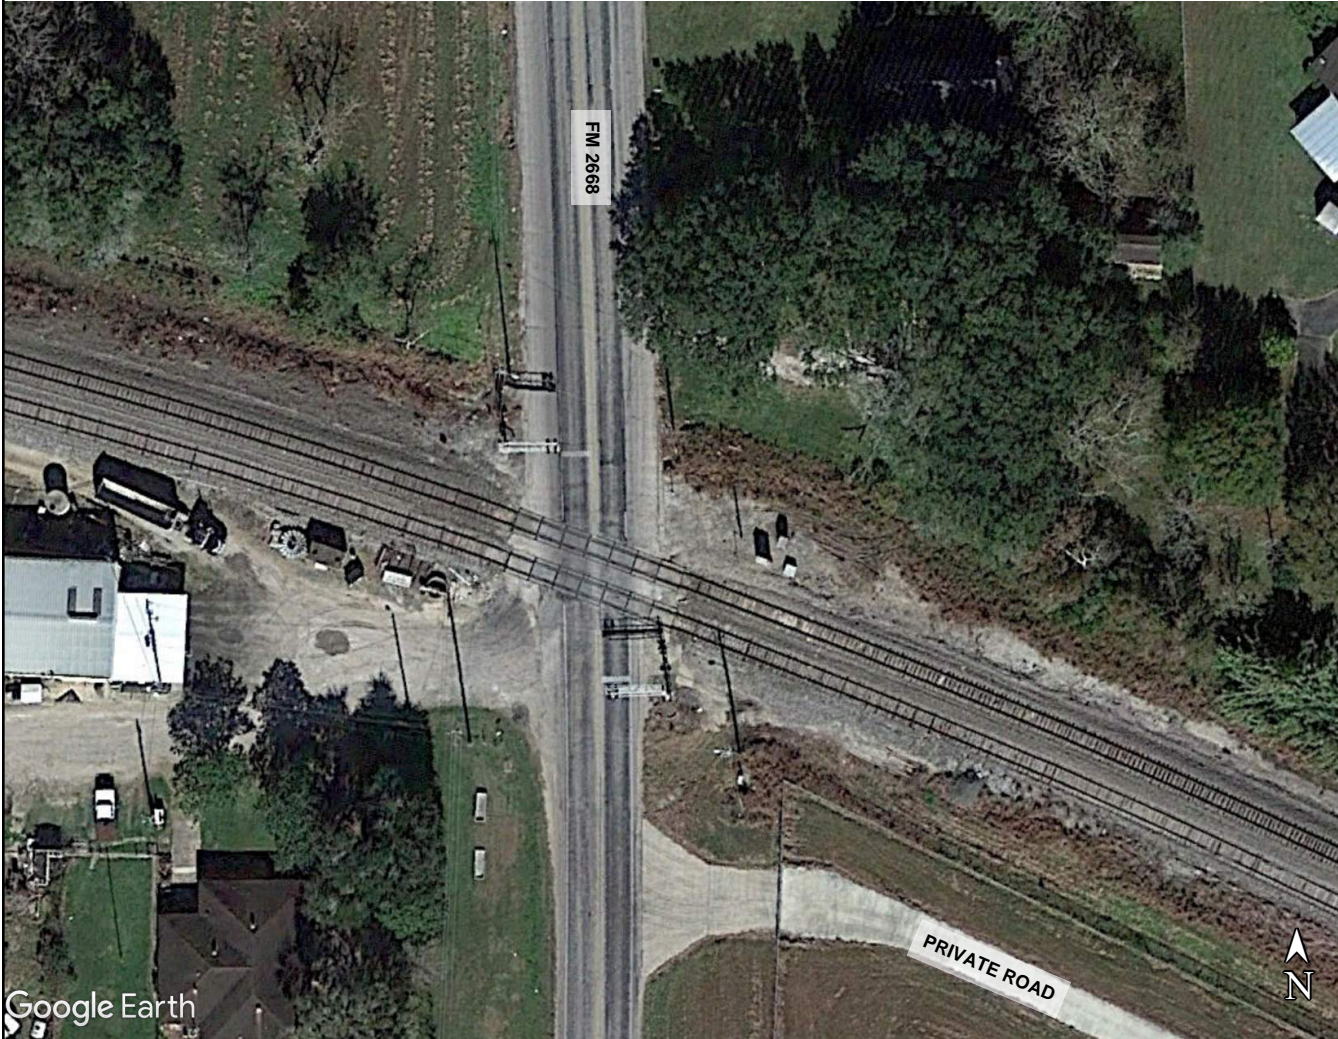

Google Earth

LEGEND:

- BNSF Railway
- Union Pacific Railroad
- Railroad Crossing