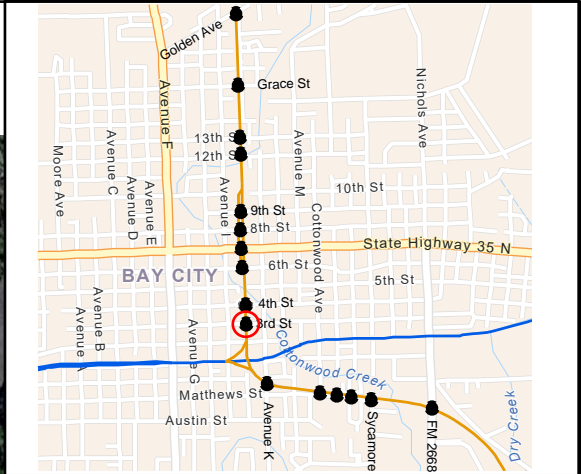

NOTES:

LEGEND:

- BNSF Railway
- Union Pacific Railroad
- Railroad Crossing

**BNSF BAY CITY SUB
7TH STREET/STATE HIGHWAY 35
(023378X)**

Bay City, TX Quiet
Zone Assessment

Google Earth

LEGEND:

- BNSF Railway
- Union Pacific Railroad
- Railroad Crossing

NOTES:

**BNSF BAY CITY SUB
6TH STREET (023379E)**

Bay City, TX Quiet
Zone Assessment

Google Earth

LEGEND:

- BNSF Railway
- Union Pacific Railroad
- Railroad Crossing

SSMs:

- _ 4-Quad Gate
- _ Median
- _ Closure
- _ One-Way Street

ASMs:

- Red. Length Med.
- 3-Quad Gate

OTHER:

- _ Wayside Horn
- _ Other (Describe)

NOTES:

**BNSF BAY CITY SUB
4TH STREET (023380Y)**

Bay City, TX Quiet
Zone Assessment

Google Earth