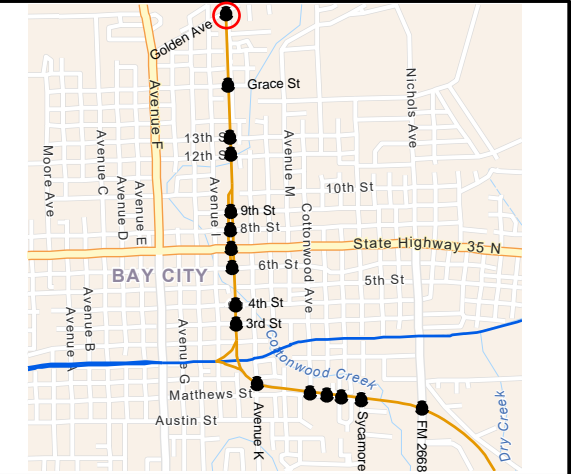

Google Earth

- | | |
|---|---|
| SSMs: | ASMs: |
| <input type="checkbox"/> 4-Quad Gate | <input type="checkbox"/> Red. Length Med. |
| <input type="checkbox"/> Median | <input type="checkbox"/> 3-Quad Gate |
| <input type="checkbox"/> Closure | |
| <input type="checkbox"/> One-Way Street | OTHER: |
| | <input type="checkbox"/> Wayside Horn |
| | <input type="checkbox"/> Other (Describe) |

NOTES:

LEGEND:

- BNSF Railway
- Union Pacific Railroad
- Railroad Crossing

**BNSF BAY CITY SUB
GOLDEN AVENUE (023370T)**

Bay City, TX Quiet
Zone Assessment

Google Earth

LEGEND:

- BNSF Railway
- Union Pacific Railroad
- Railroad Crossing

Bay City, TX Quiet
Zone Assessment

Google Earth

LEGEND:

- BNSF Railway
- Union Pacific Railroad
- Railroad Crossing

SSMs:

- _ 4-Quad Gate
- _ Median
- _ Closure
- _ One-Way Street

ASMs:

- Red. Length Med.
- 3-Quad Gate

NOTES:

LEGEND:

-  BNSF Railway
-  Union Pacific Railroad
-  Railroad Crossing

**BNSF BAY CITY SUB
12TH STREET (023374V)**

Bay City, TX Quiet
Zone Assessment

Google Earth

LEGEND:

- BNSF Railway
- Union Pacific Railroad
- Railroad Crossing