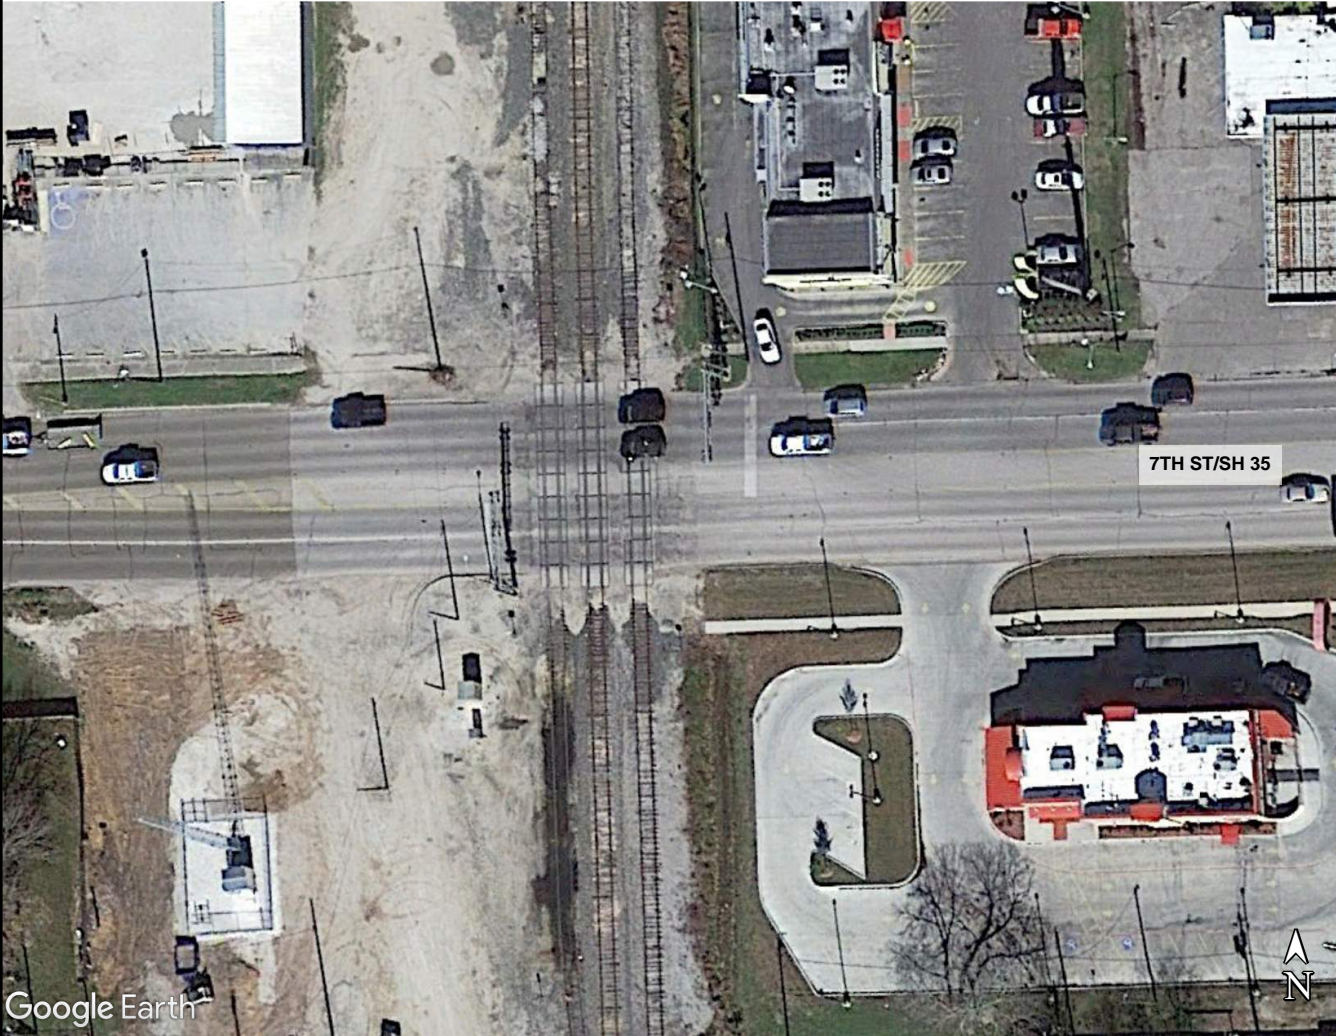

OTHER:

- _ Wayside Horn
- _ Other (Describe)

NOTES:

**BNSF BAY CITY SUB
8TH STREET (023377R)**

Bay City, TX Quiet
Zone Assessment

Google Earth

- | | |
|---|---|
| SSMs: | ASMs: |
| <input type="checkbox"/> 4-Quad Gate | <input type="checkbox"/> Red. Length Med. |
| <input type="checkbox"/> Median | <input type="checkbox"/> 3-Quad Gate |
| <input type="checkbox"/> Closure | |
| <input type="checkbox"/> One-Way Street | OTHER: |
| | <input type="checkbox"/> Wayside Horn |
| | <input type="checkbox"/> Other (Describe) |