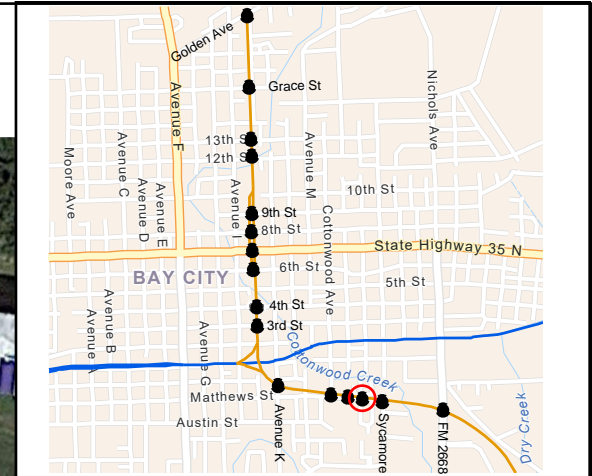

Bay City, TX Quiet
Zone Assessment

Google Earth

LEGEND:

- BNSF Railway
- Union Pacific Railroad
- Railroad Crossing

SSMs:

- _ 4-Quad Gate
- _ Median
- _ Closure
- _ One-Way Street

ASMs:

- Red. Length Med.
- 3-Quad Gate