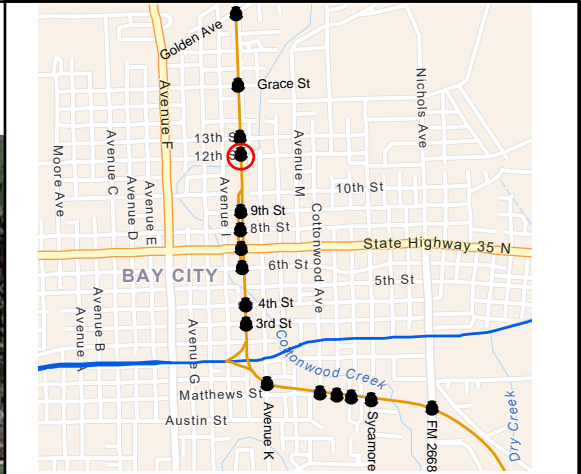

NOTES:

LEGEND:

- BNSF Railway
- Union Pacific Railroad
- Railroad Crossing

**BNSF BAY CITY SUB
GOLDEN AVENUE (023370T)**

Bay City, TX Quiet
Zone Assessment

Google Earth

LEGEND:

- BNSF Railway
- Union Pacific Railroad
- Railroad Crossing

Bay City, TX Quiet
Zone Assessment

Google Earth

LEGEND:

- BNSF Railway
- Union Pacific Railroad
- Railroad Crossing

SSMs:

- _ 4-Quad Gate
- _ Median
- _ Closure
- _ One-Way Street

ASMs:

- Red. Length Med.
- 3-Quad Gate

OTHER:

- _ Wayside Horn
- _ Other (Describe)

NOTES:

**BNSF BAY CITY SUB
13TH STREET (023373N)**

Bay City, TX Quiet
Zone Assessment

Google Earth

- | | |
|---|---|
| SSMs: | ASMs: |
| <input type="checkbox"/> 4-Quad Gate | <input type="checkbox"/> Red. Length Med. |
| <input type="checkbox"/> Median | <input type="checkbox"/> 3-Quad Gate |
| <input type="checkbox"/> Closure | OTHER: |
| <input type="checkbox"/> One-Way Street | <input type="checkbox"/> Wayside Horn |
| | <input type="checkbox"/> Other (Describe) |

NOTES:

LEGEND:

-  BNSF Railway
-  Union Pacific Railroad
-  Railroad Crossing

**BNSF BAY CITY SUB
12TH STREET (023374V)**

Bay City, TX Quiet
Zone Assessment

Google Earth

LEGEND:

- BNSF Railway
- Union Pacific Railroad
- Railroad Crossing