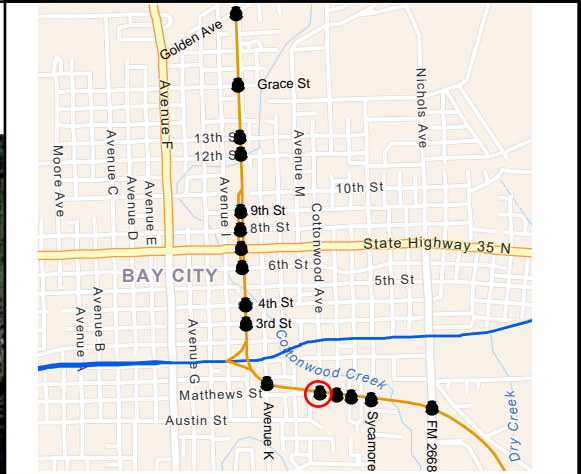

Bay City, TX Quiet
Zone Assessment

Google Earth

LEGEND:

- BNSF Railway
- Union Pacific Railroad
- Railroad Crossing

SSMs:

- _ 4-Quad Gate
- _ Median
- _ Closure
- _ One-Way Street

ASMs:

- Red. Length Med.
- 3-Quad Gate