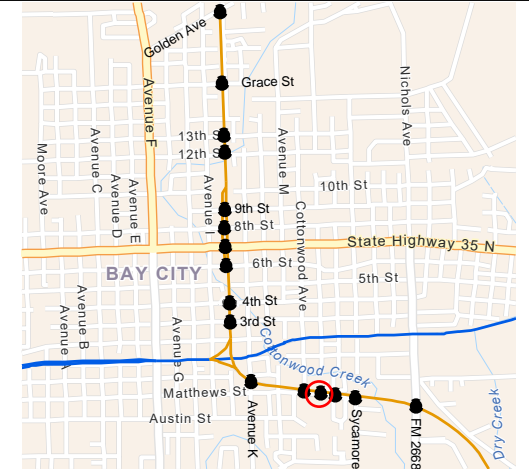

Bay City, TX Quiet
Zone Assessment

Google Earth

LEGEND:

- BNSF Railway
- Union Pacific Railroad
- Railroad Crossing

SSMs:

- _ 4-Quad Gate
- _ Median
- _ Closure
- _ One-Way Street

ASMs:

- Red. Length Med.
- 3-Quad Gate

OTHER:

- _ Wayside Horn
- _ Other (Describe)

NOTES:

**BNSF BAY CITY SUB
COTTONWOOD AVENUE (023385H)**

Bay City, TX Quiet
Zone Assessment

Google Earth

LEGEND:

- BNSF Railway
- Union Pacific Railroad
- Railroad Crossing