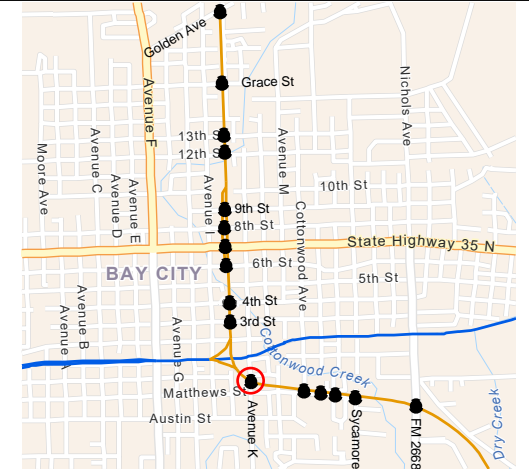

NOTES:

LEGEND:

- BNSF Railway
- Union Pacific Railroad
- Railroad Crossing

**BNSF BAY CITY SUB
3RD STREET (023381F)**

Bay City, TX Quiet
Zone Assessment

Google Earth

LEGEND:

- BNSF Railway
- Union Pacific Railroad
- Railroad Crossing