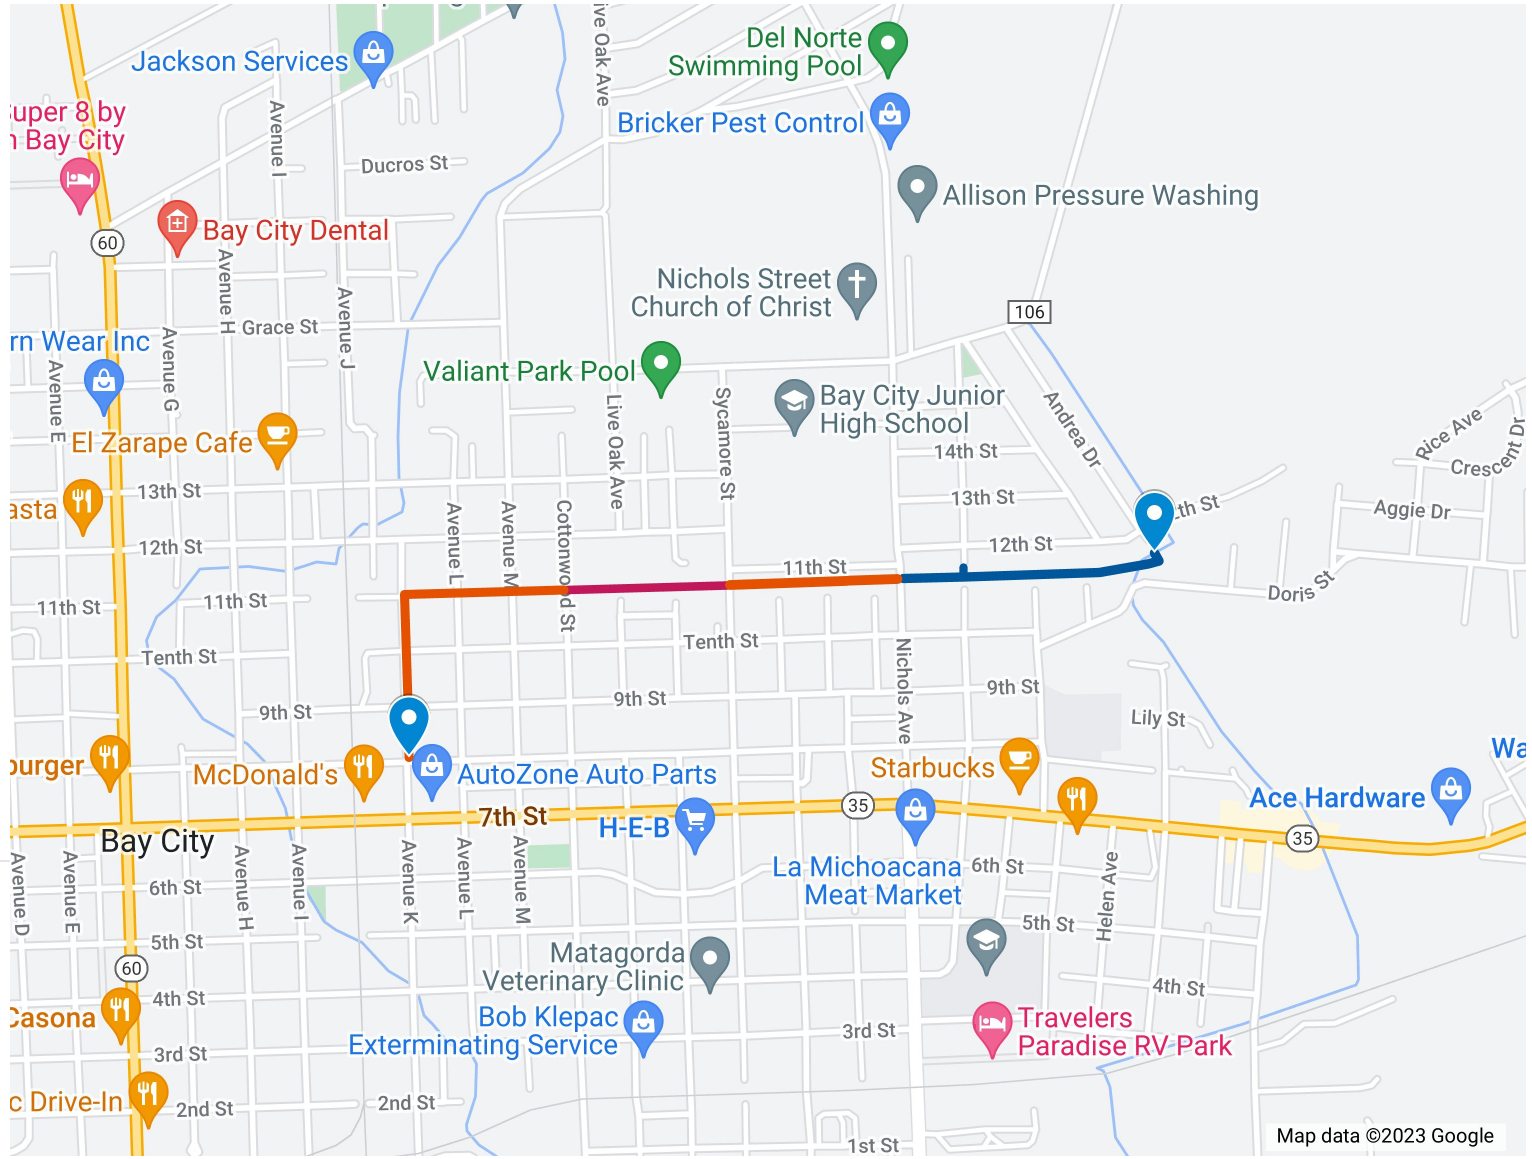

Bay City JR High SUP

Main Route

Cottonwood to HWY 35

Nichols to Sycamore

Neighborhood East of Nichols

Neighborhood Connection

Existing

Begin/End of Trail

Neighborhood East of Nichols

Begin/End of Trail 8th Street

Map data ©2023 Google