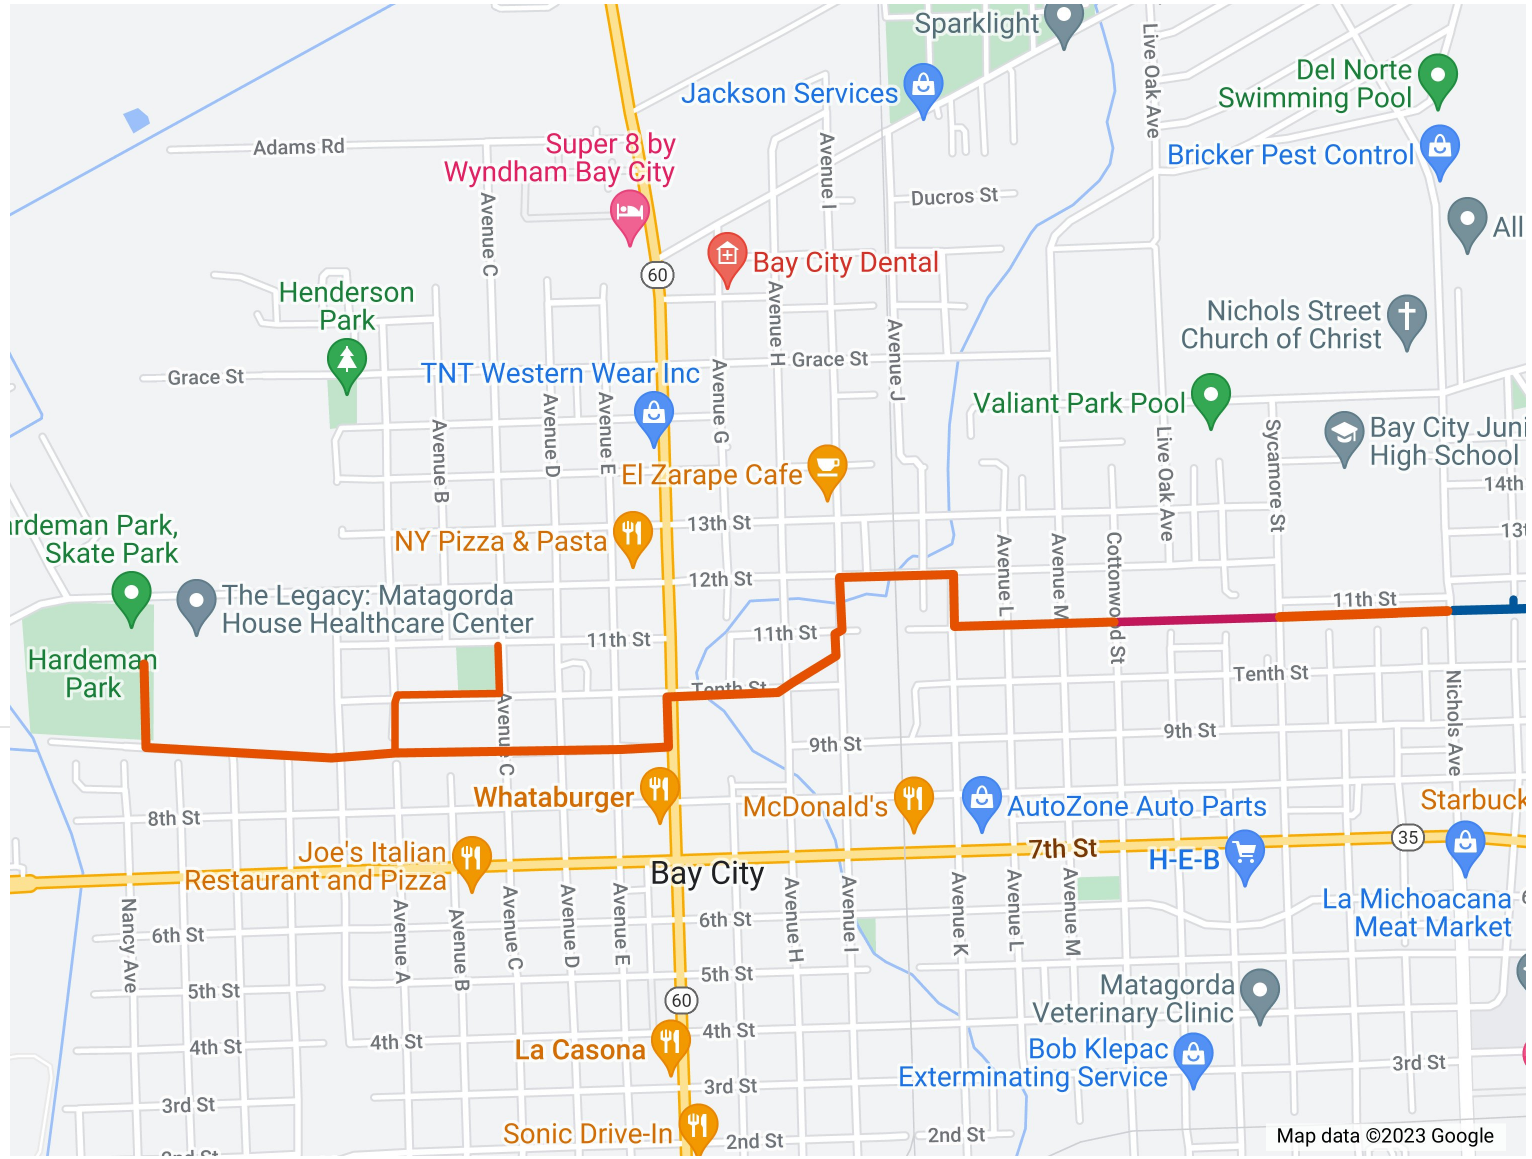

# Bay City Southern Pacific Trailway SUP

Main Route

-  JR High to HWY 35 (Main A)
-  (Main A)
-  Additional 1
-  Additional 1
-  Existing
-  AMISTAD PARK

Map data ©2023 Google