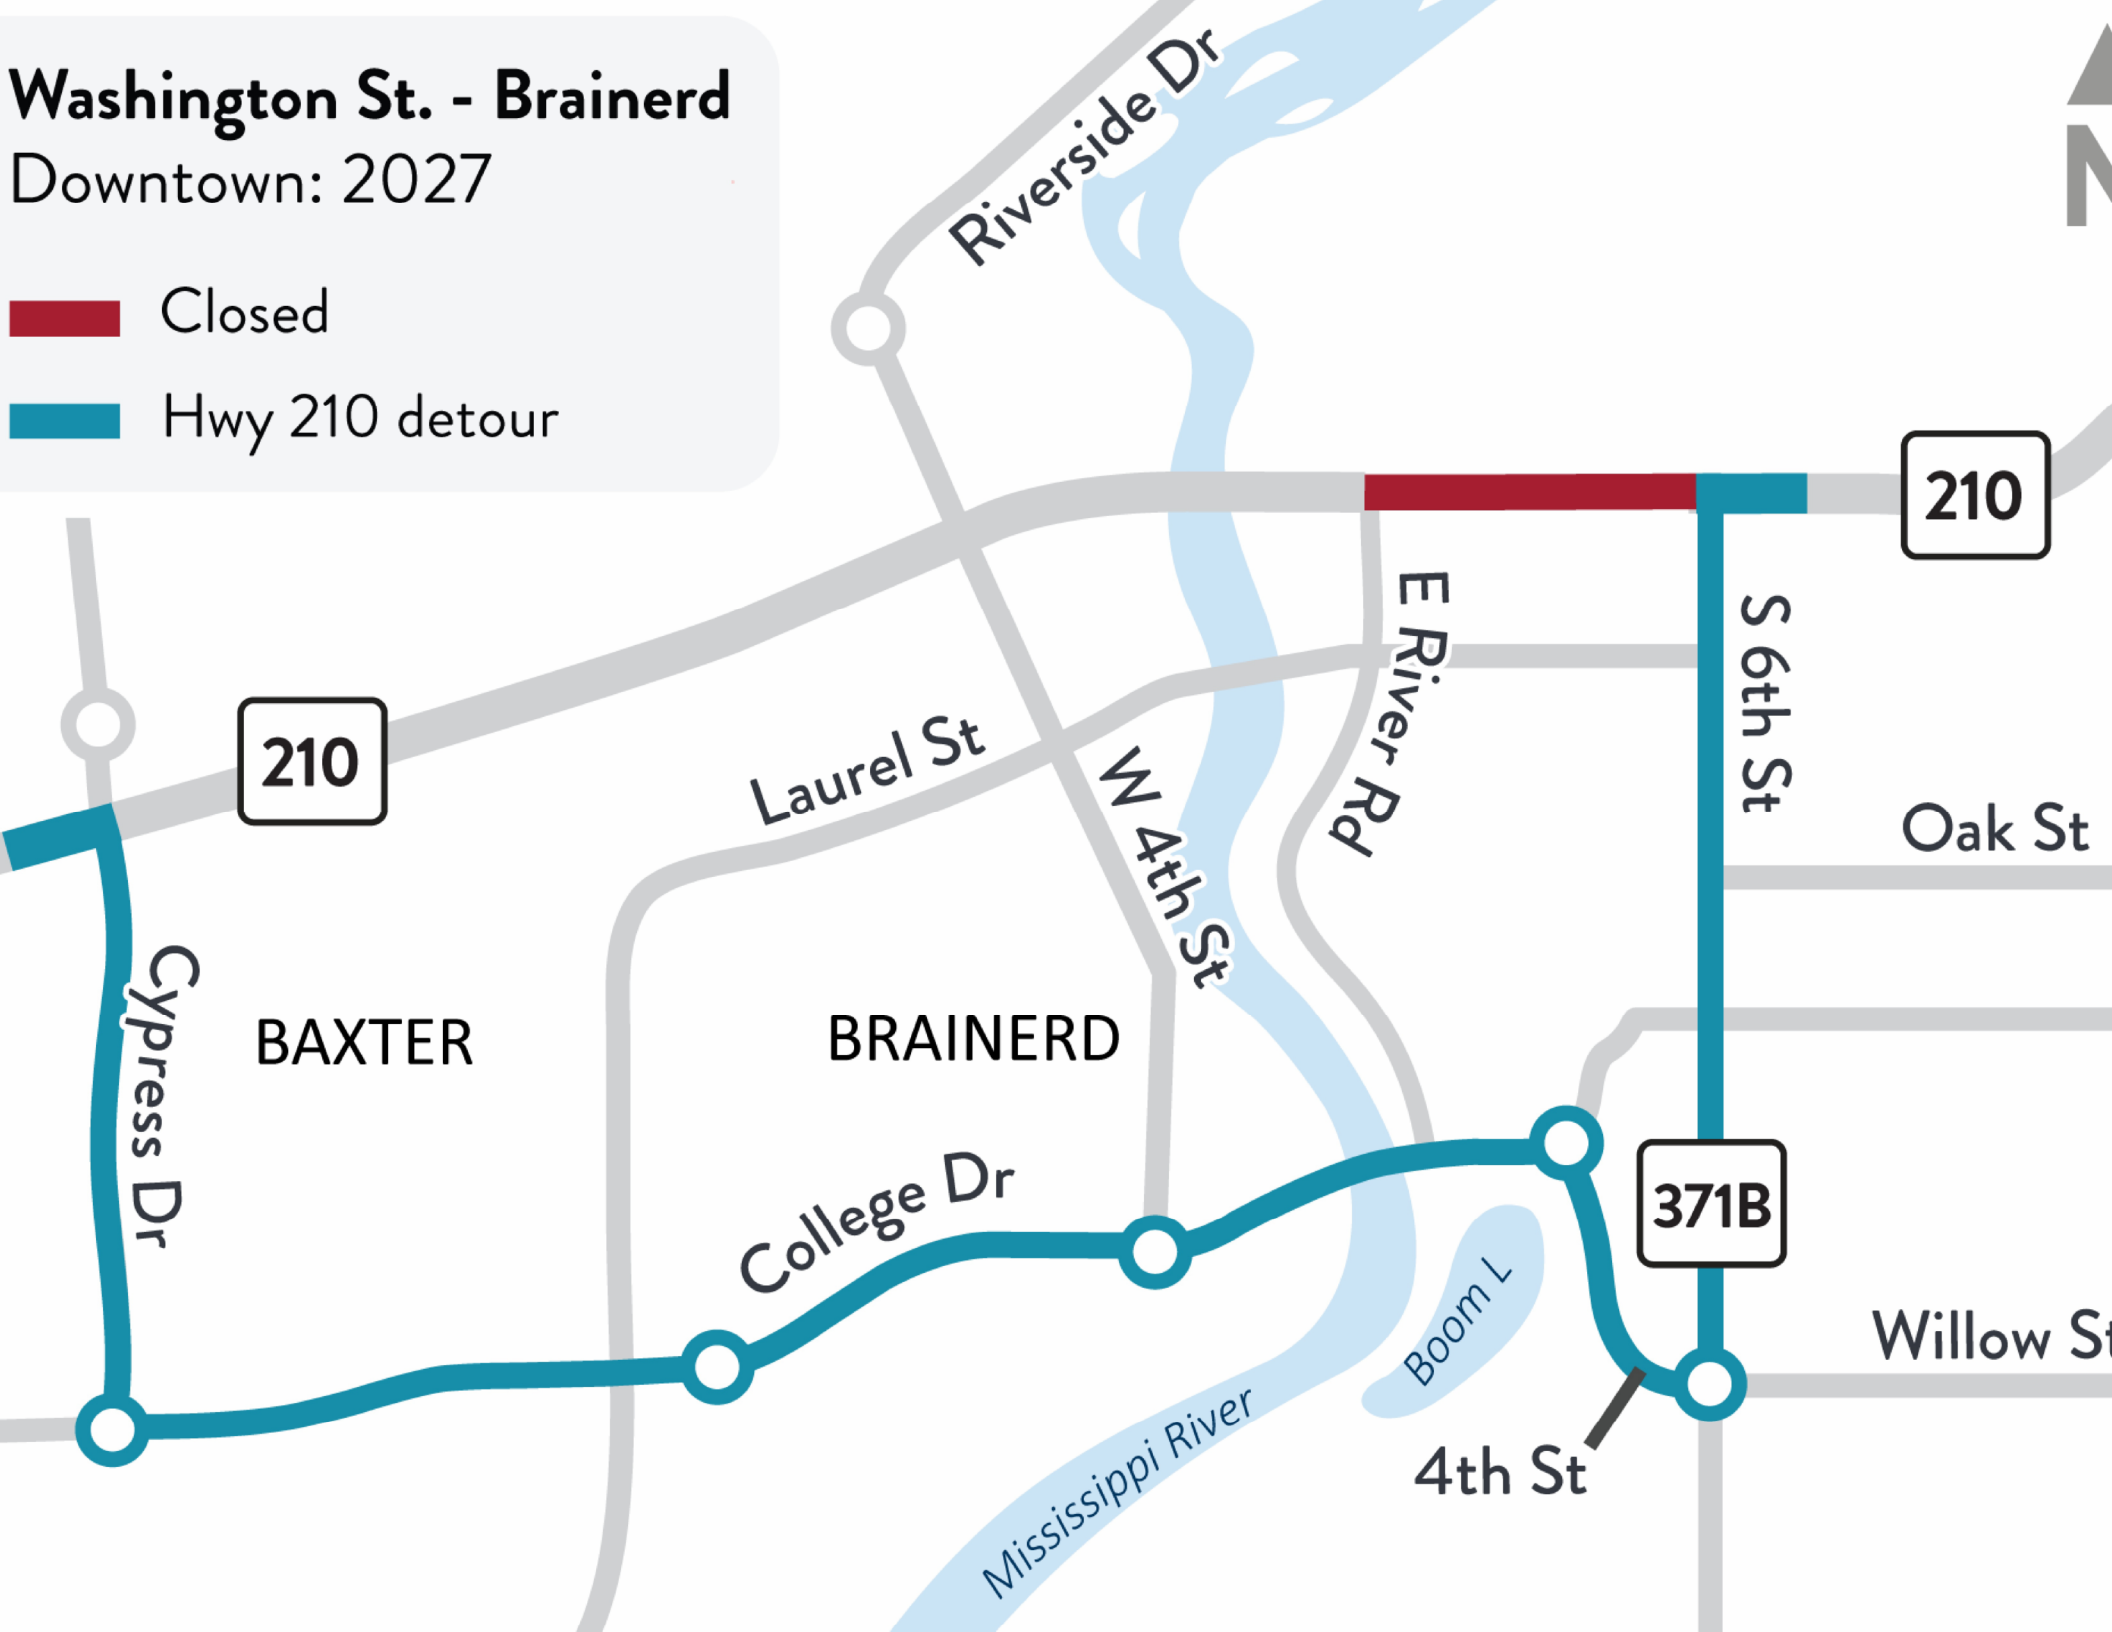

# Washington St. - Brainerd

Downtown: 2027

- Closed
- Hwy 210 detour

# Washington St. - Brainerd Bridge: 2027

-  Closed
-  Hwy 210 detour