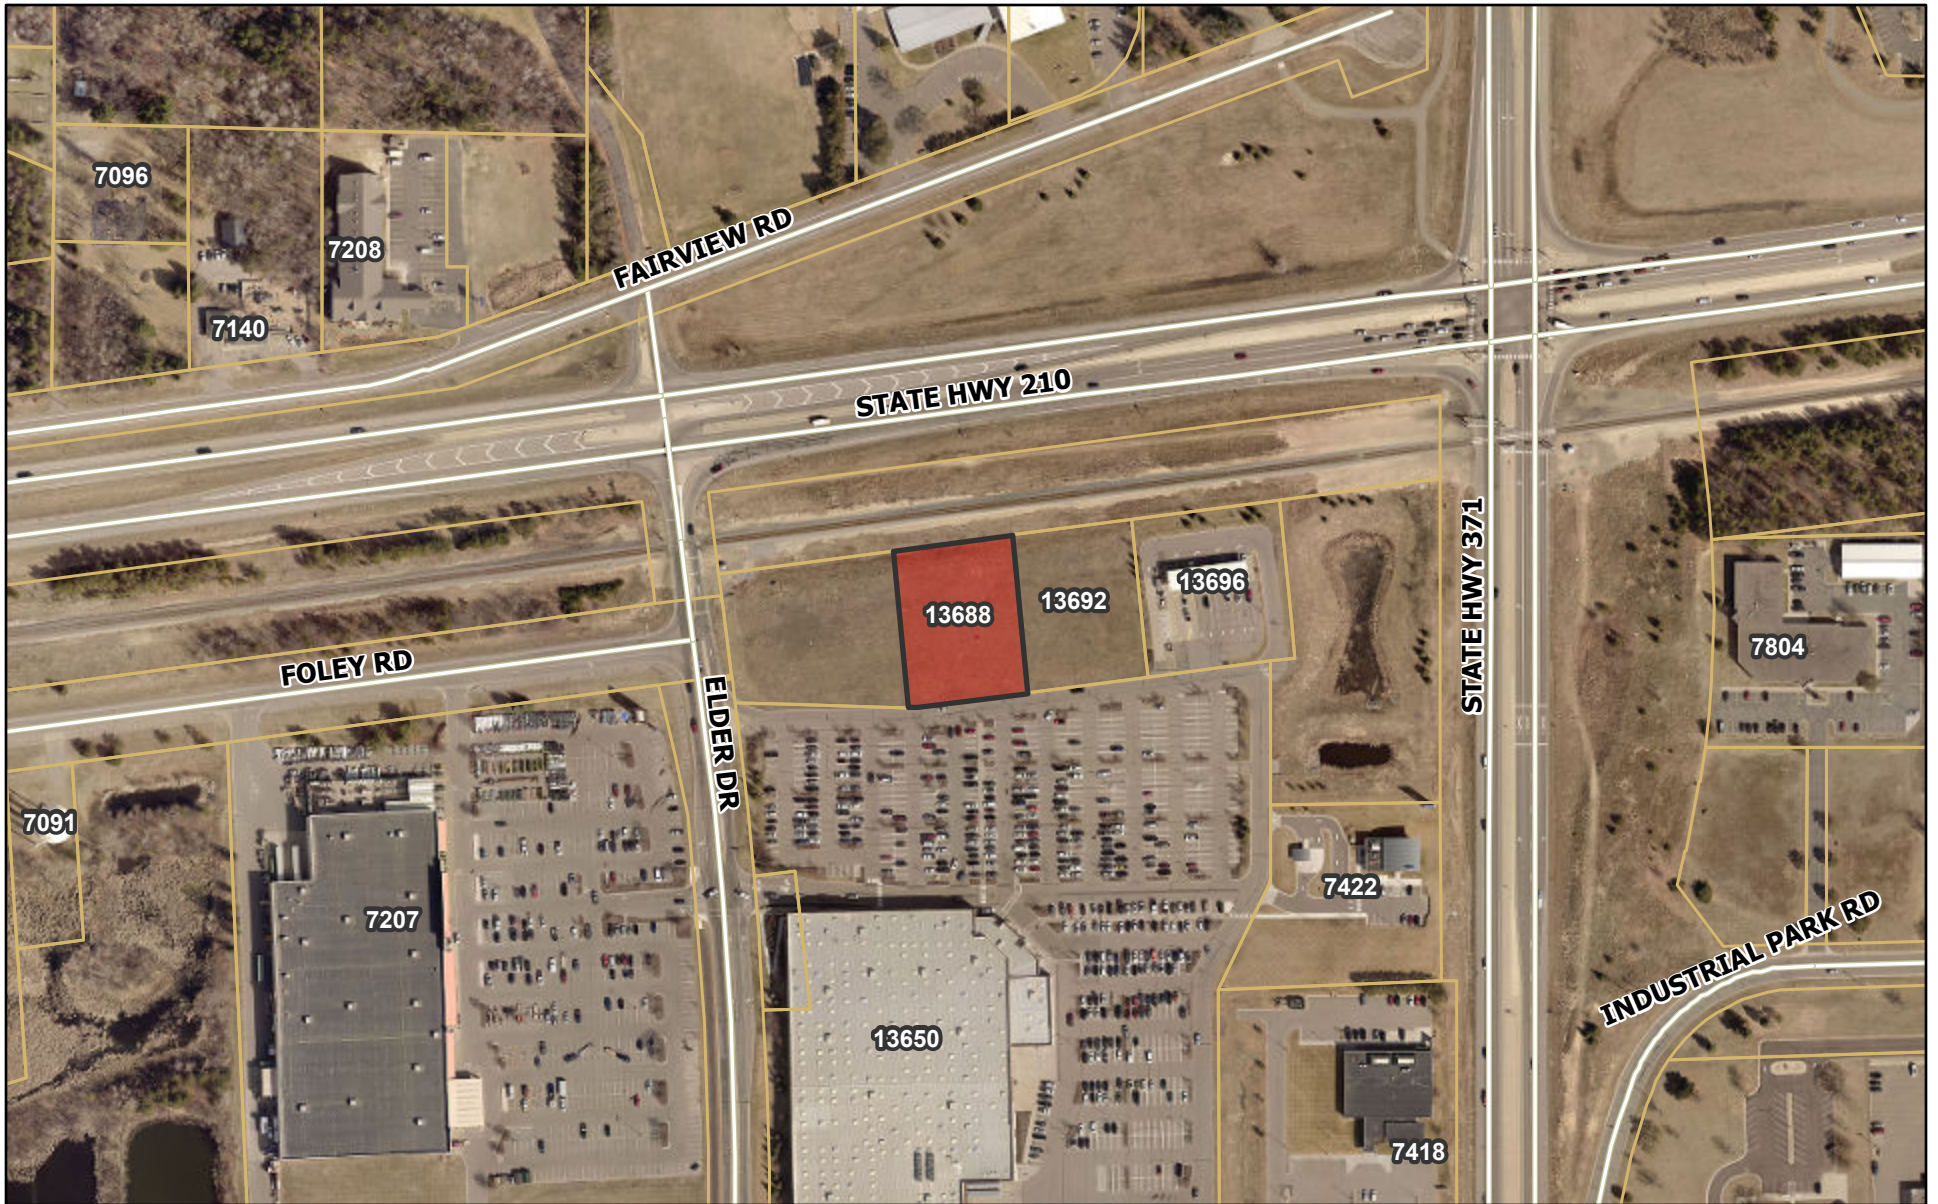

13688 Elder Drive

11/7/2025

- Address Points
- Municipal Boundaries 533544E147312N.sid
- Streets
- Tax Parcels
- Red: Band_1
- Green: Band_2
- Blue: Band_3