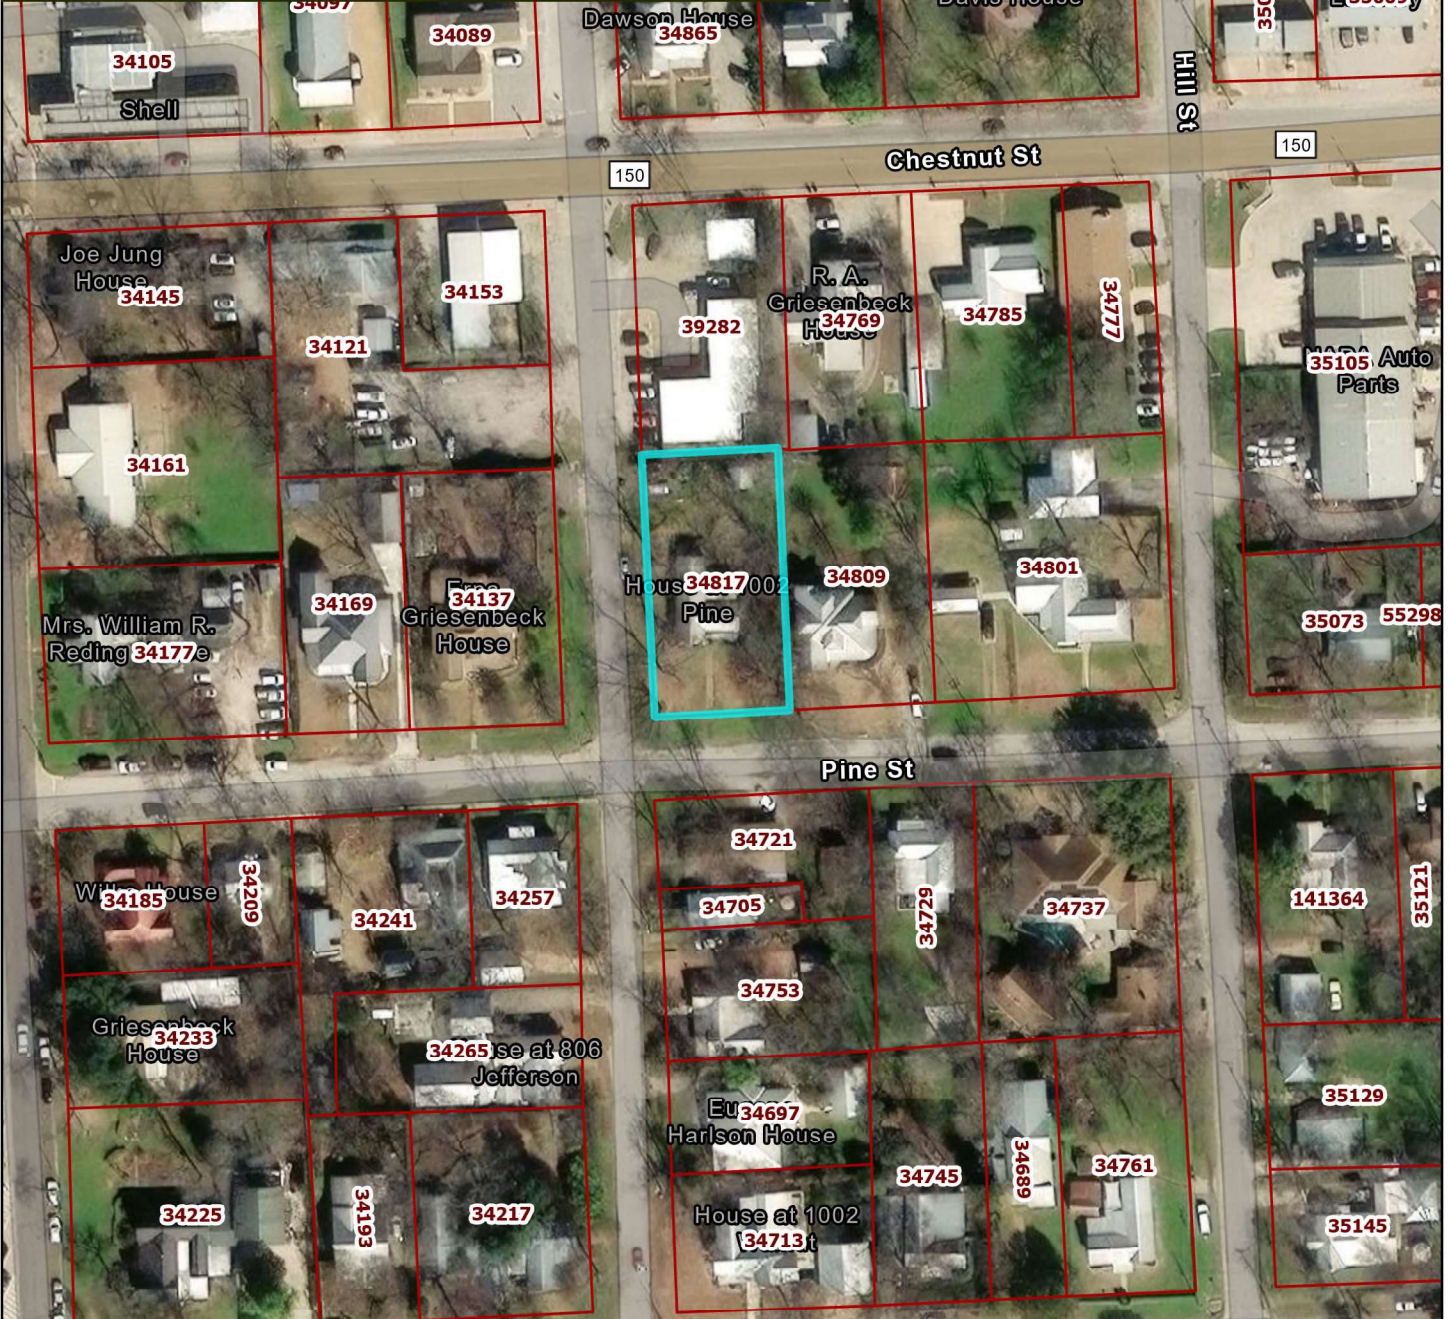

1002 Pine St.

1/23/2025

Scale 1:1,500