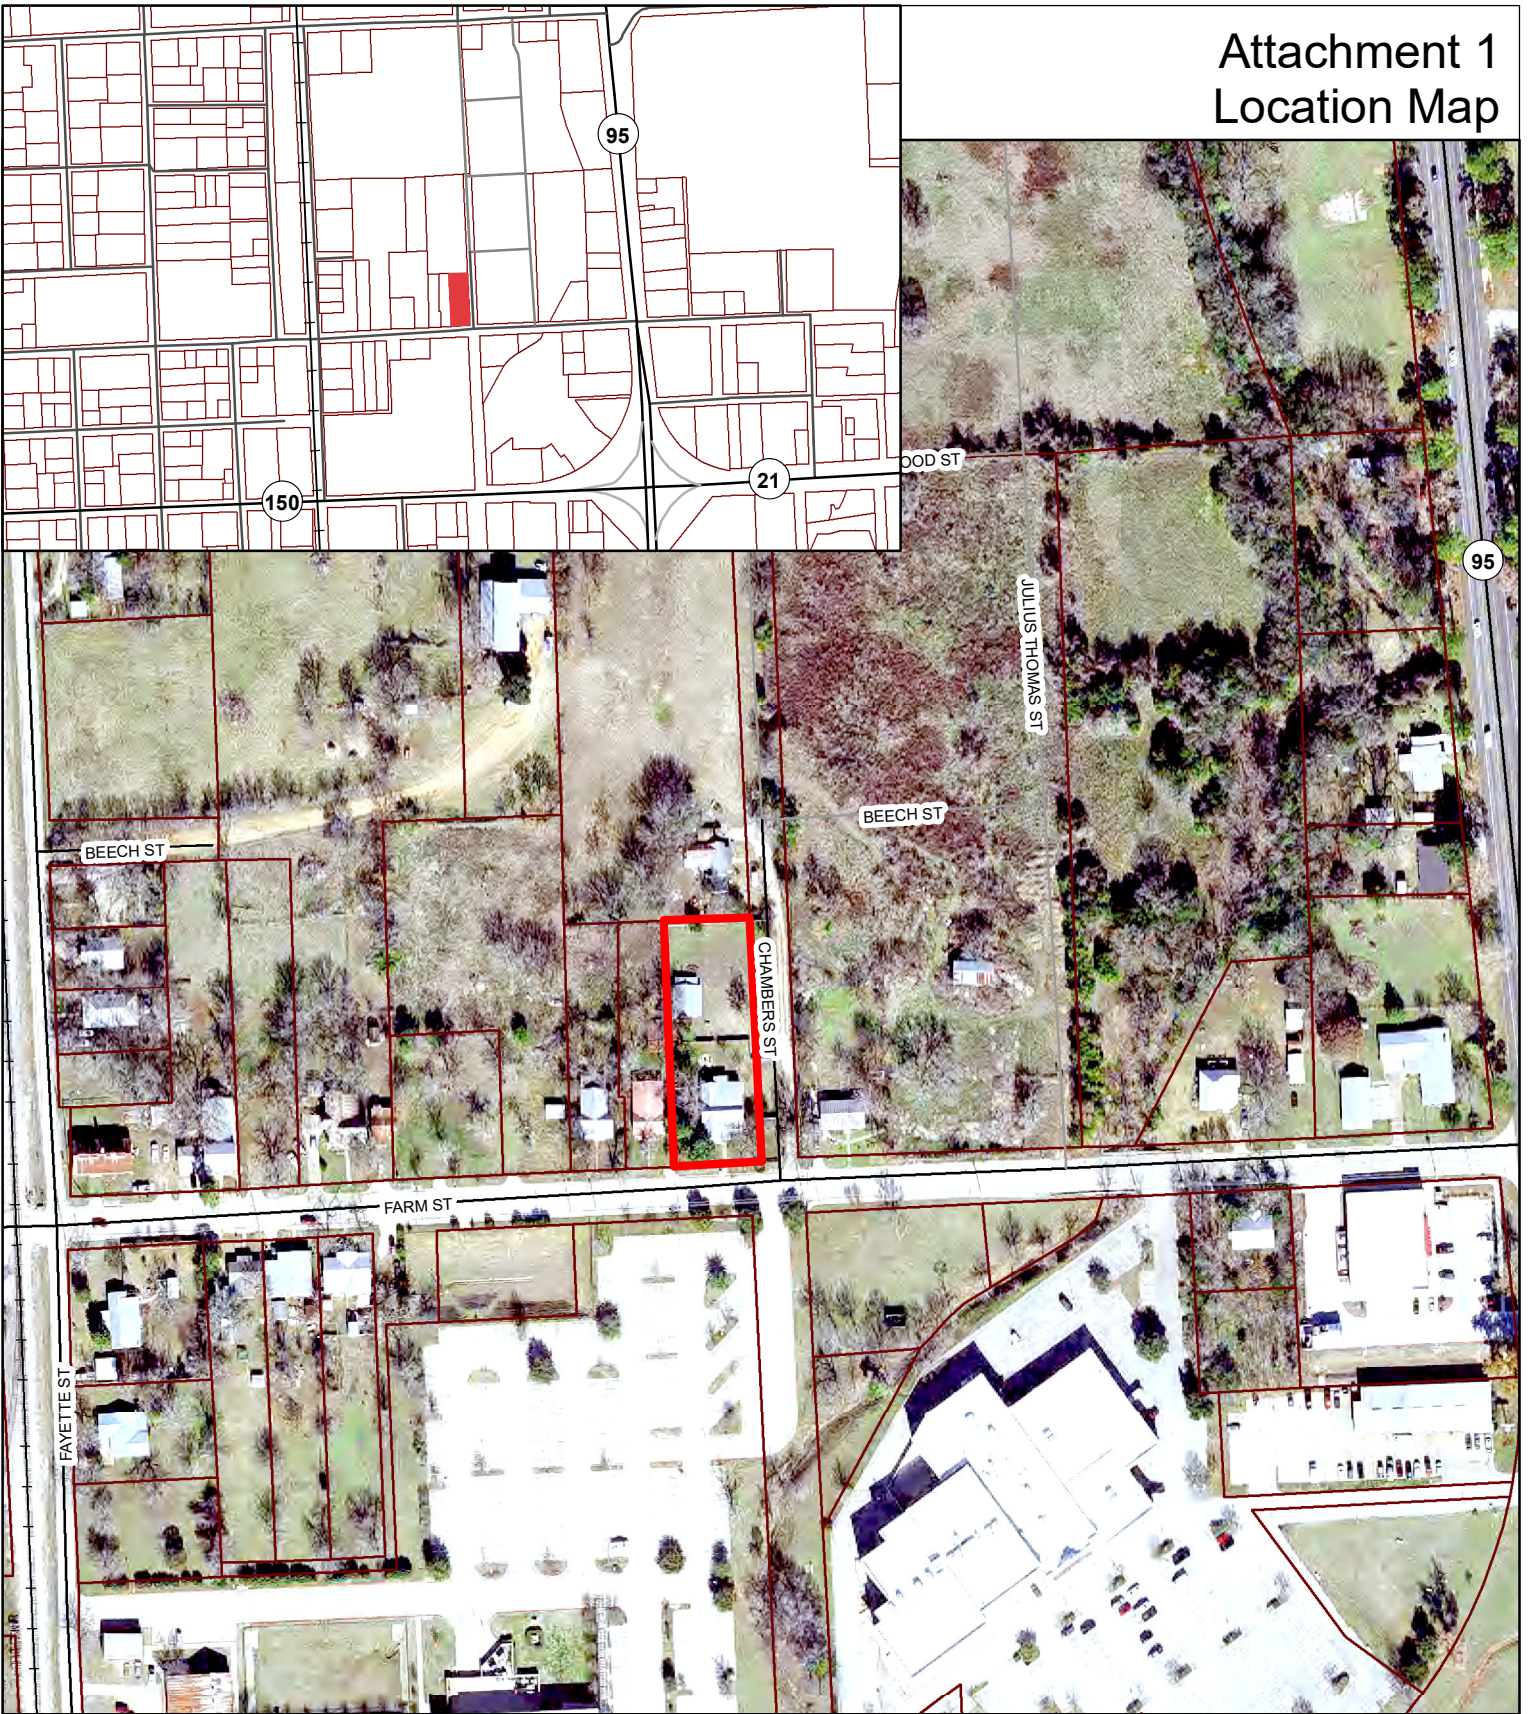

Attachment 1 Location Map

1320 Farm Street Historic Designation Location Map

1 inch = 200 feet

Date: 1/30/2024