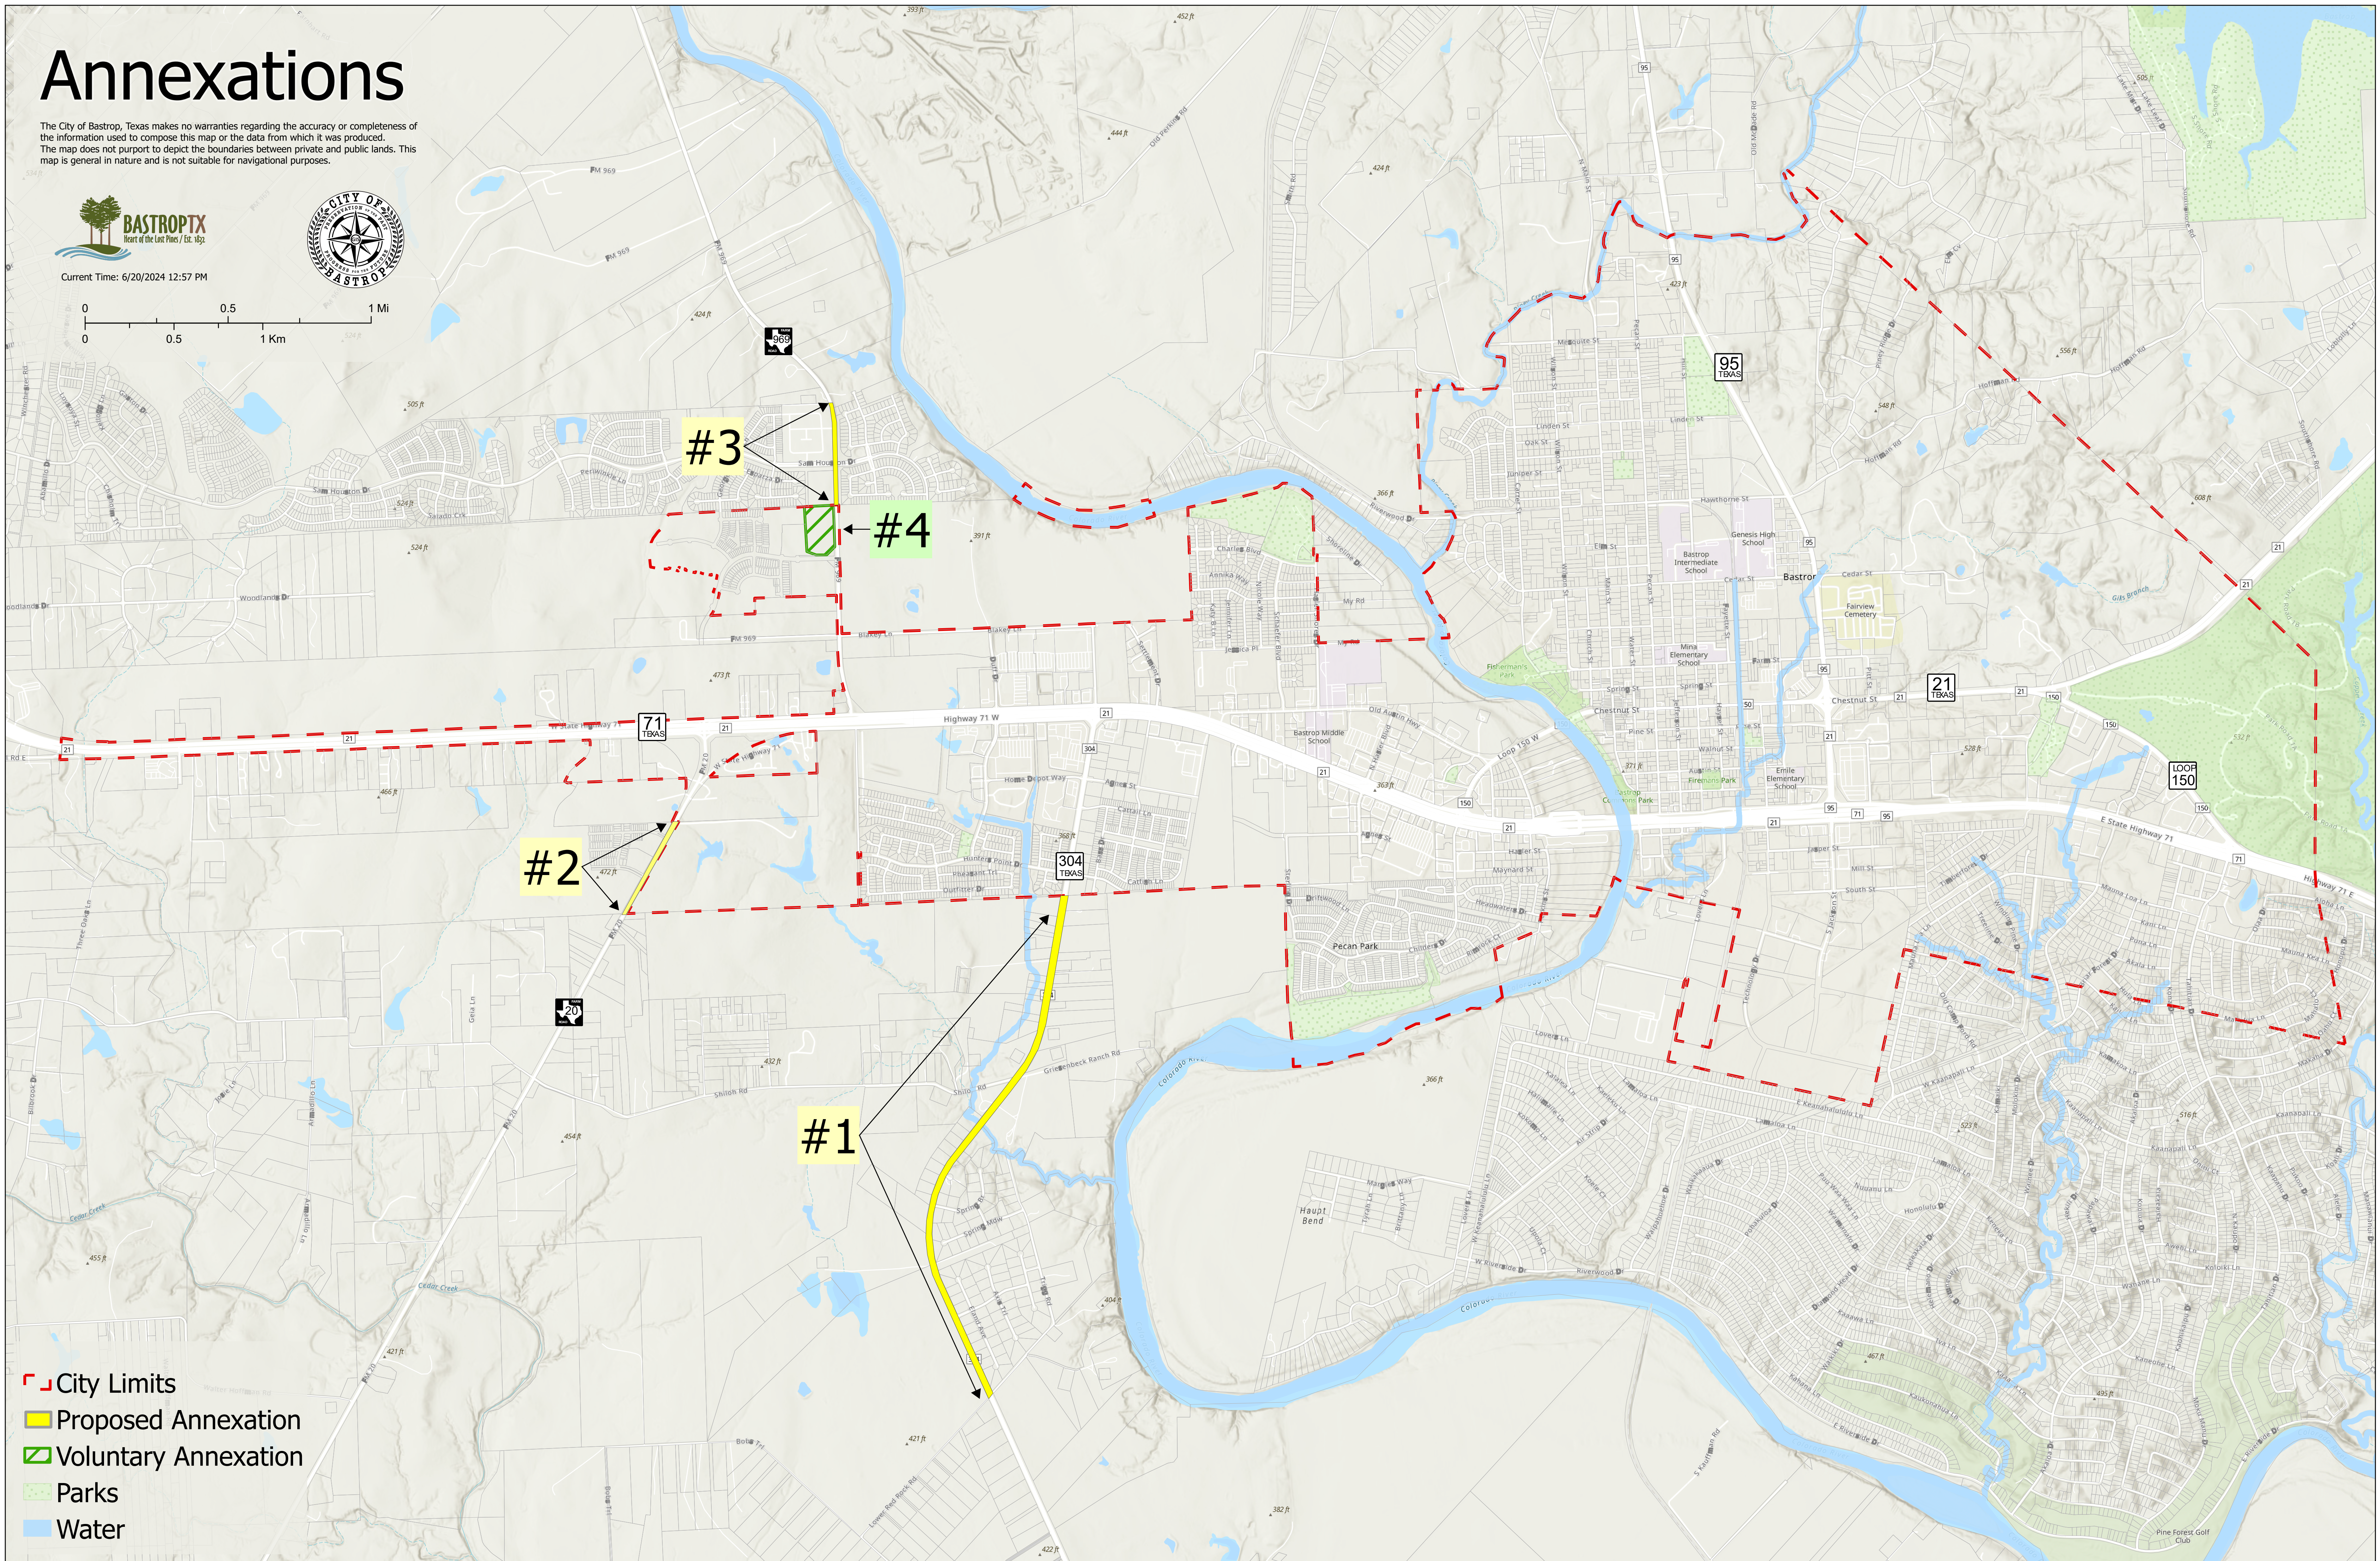

Annexations

Current Time: 6/20/2024 12:57 PM

- City Limits
- Proposed Annexation
- Voluntary Annexation
- Parks
- Water