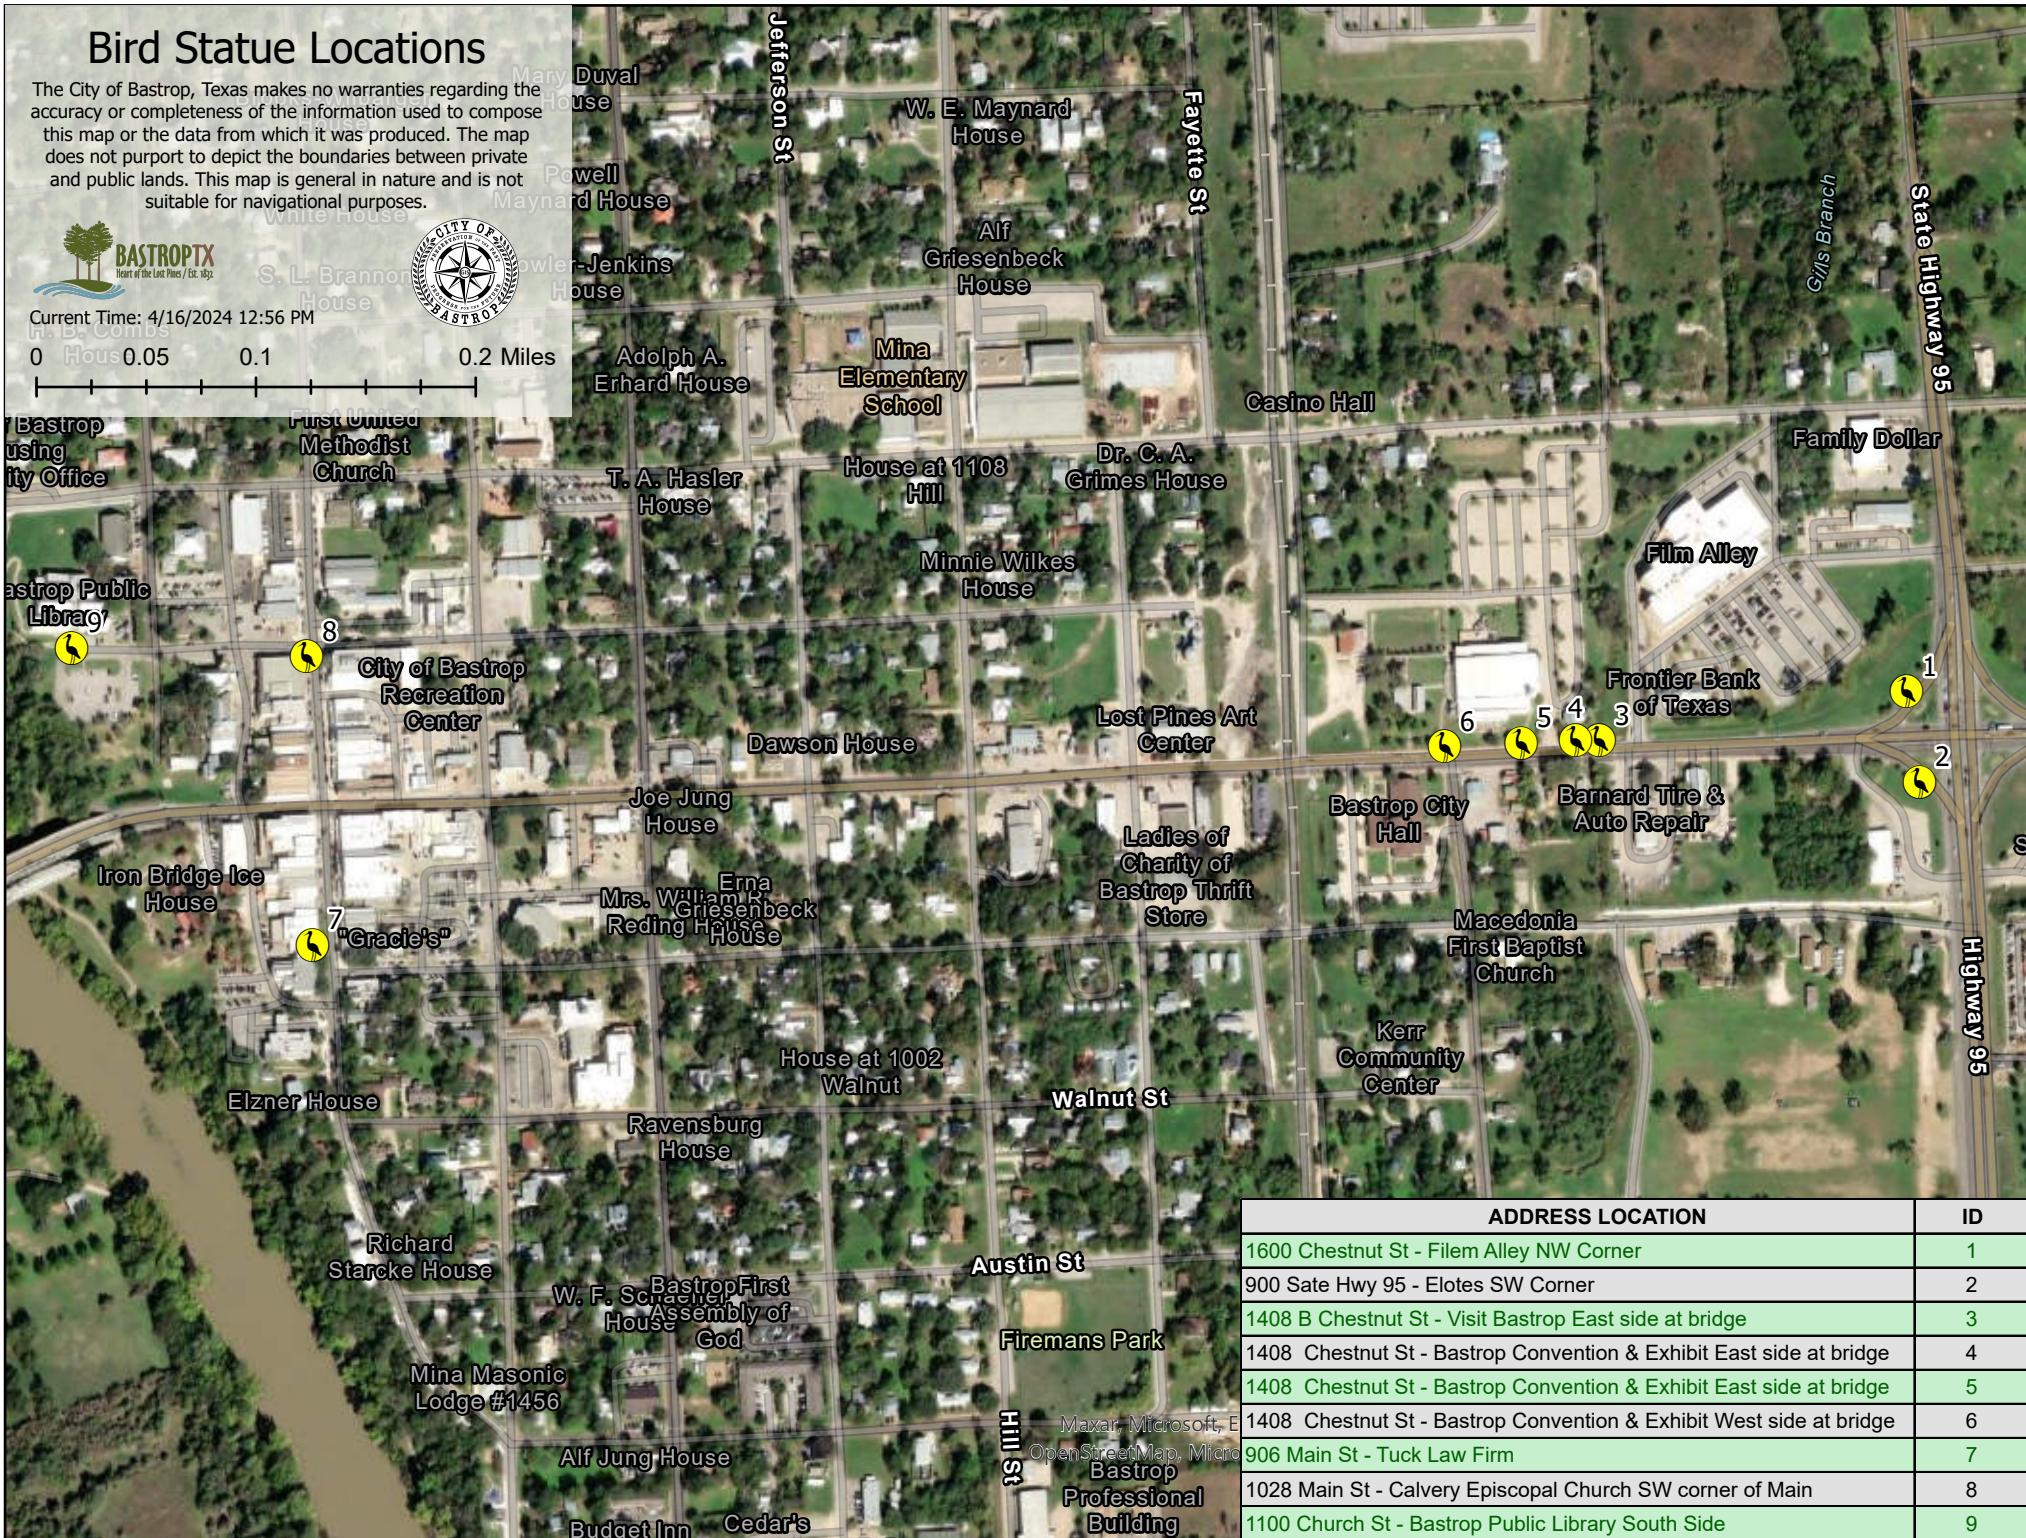

Bird Statue Locations

The City of Bastrop, Texas makes no warranties regarding the accuracy or completeness of the information used to compose this map or the data from which it was produced. The map does not purport to depict the boundaries between private and public lands. This map is general in nature and is not suitable for navigational purposes.

Current Time: 4/16/2024 12:56 PM

0 0.05 0.1 0.2 Miles

ADDRESS LOCATION	ID
1600 Chestnut St - Film Alley NW Corner	1
900 Sate Hwy 95 - Elotes SW Corner	2
1408 B Chestnut St - Visit Bastrop East side at bridge	3
1408 Chestnut St - Bastrop Convention & Exhibit East side at bridge	4
1408 Chestnut St - Bastrop Convention & Exhibit East side at bridge	5
1408 Chestnut St - Bastrop Convention & Exhibit West side at bridge	6
906 Main St - Tuck Law Firm	7
1028 Main St - Calvery Episcopal Church SW corner of Main	8
1100 Church St - Bastrop Public Library South Side	9