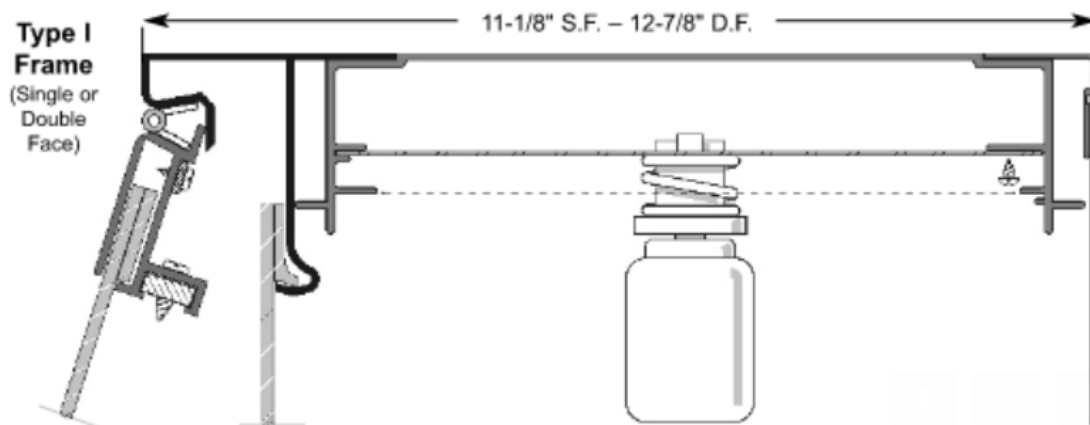

## Mina Elementary LED Back Lit Sign

Building Code Exception Requested

B3 Code Section	Description	Requested
8.1.009, (b) – (4) – C. + 8.3-k) vi	Only external illumination is allowed	Internal illumination

Inside sign cabinet, is a 120VAC standard base 300 lumens, 40-watt equivalent, (not to exceed) 3000K LED bulb controlled by timer.