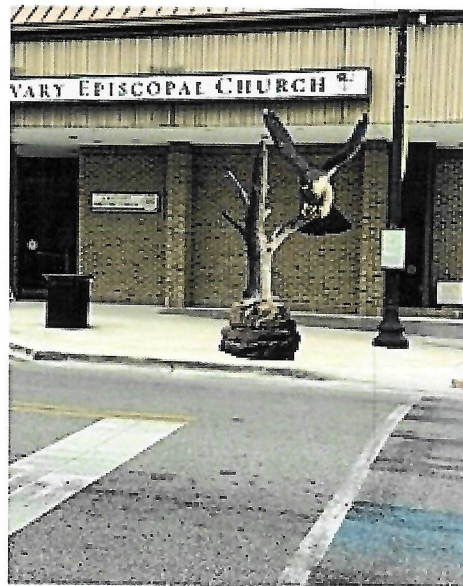

Bastrop Bird Junction project Phase 2 Sculptures

Location 7 900 blk	Painted Bunting	CAC rendering $25K
Location 8 1000 blk	Peregrin Falcon	CAC rendering $25K
Location 9 library	King Fisher	CAC rendering 50K

#7

#8

#9