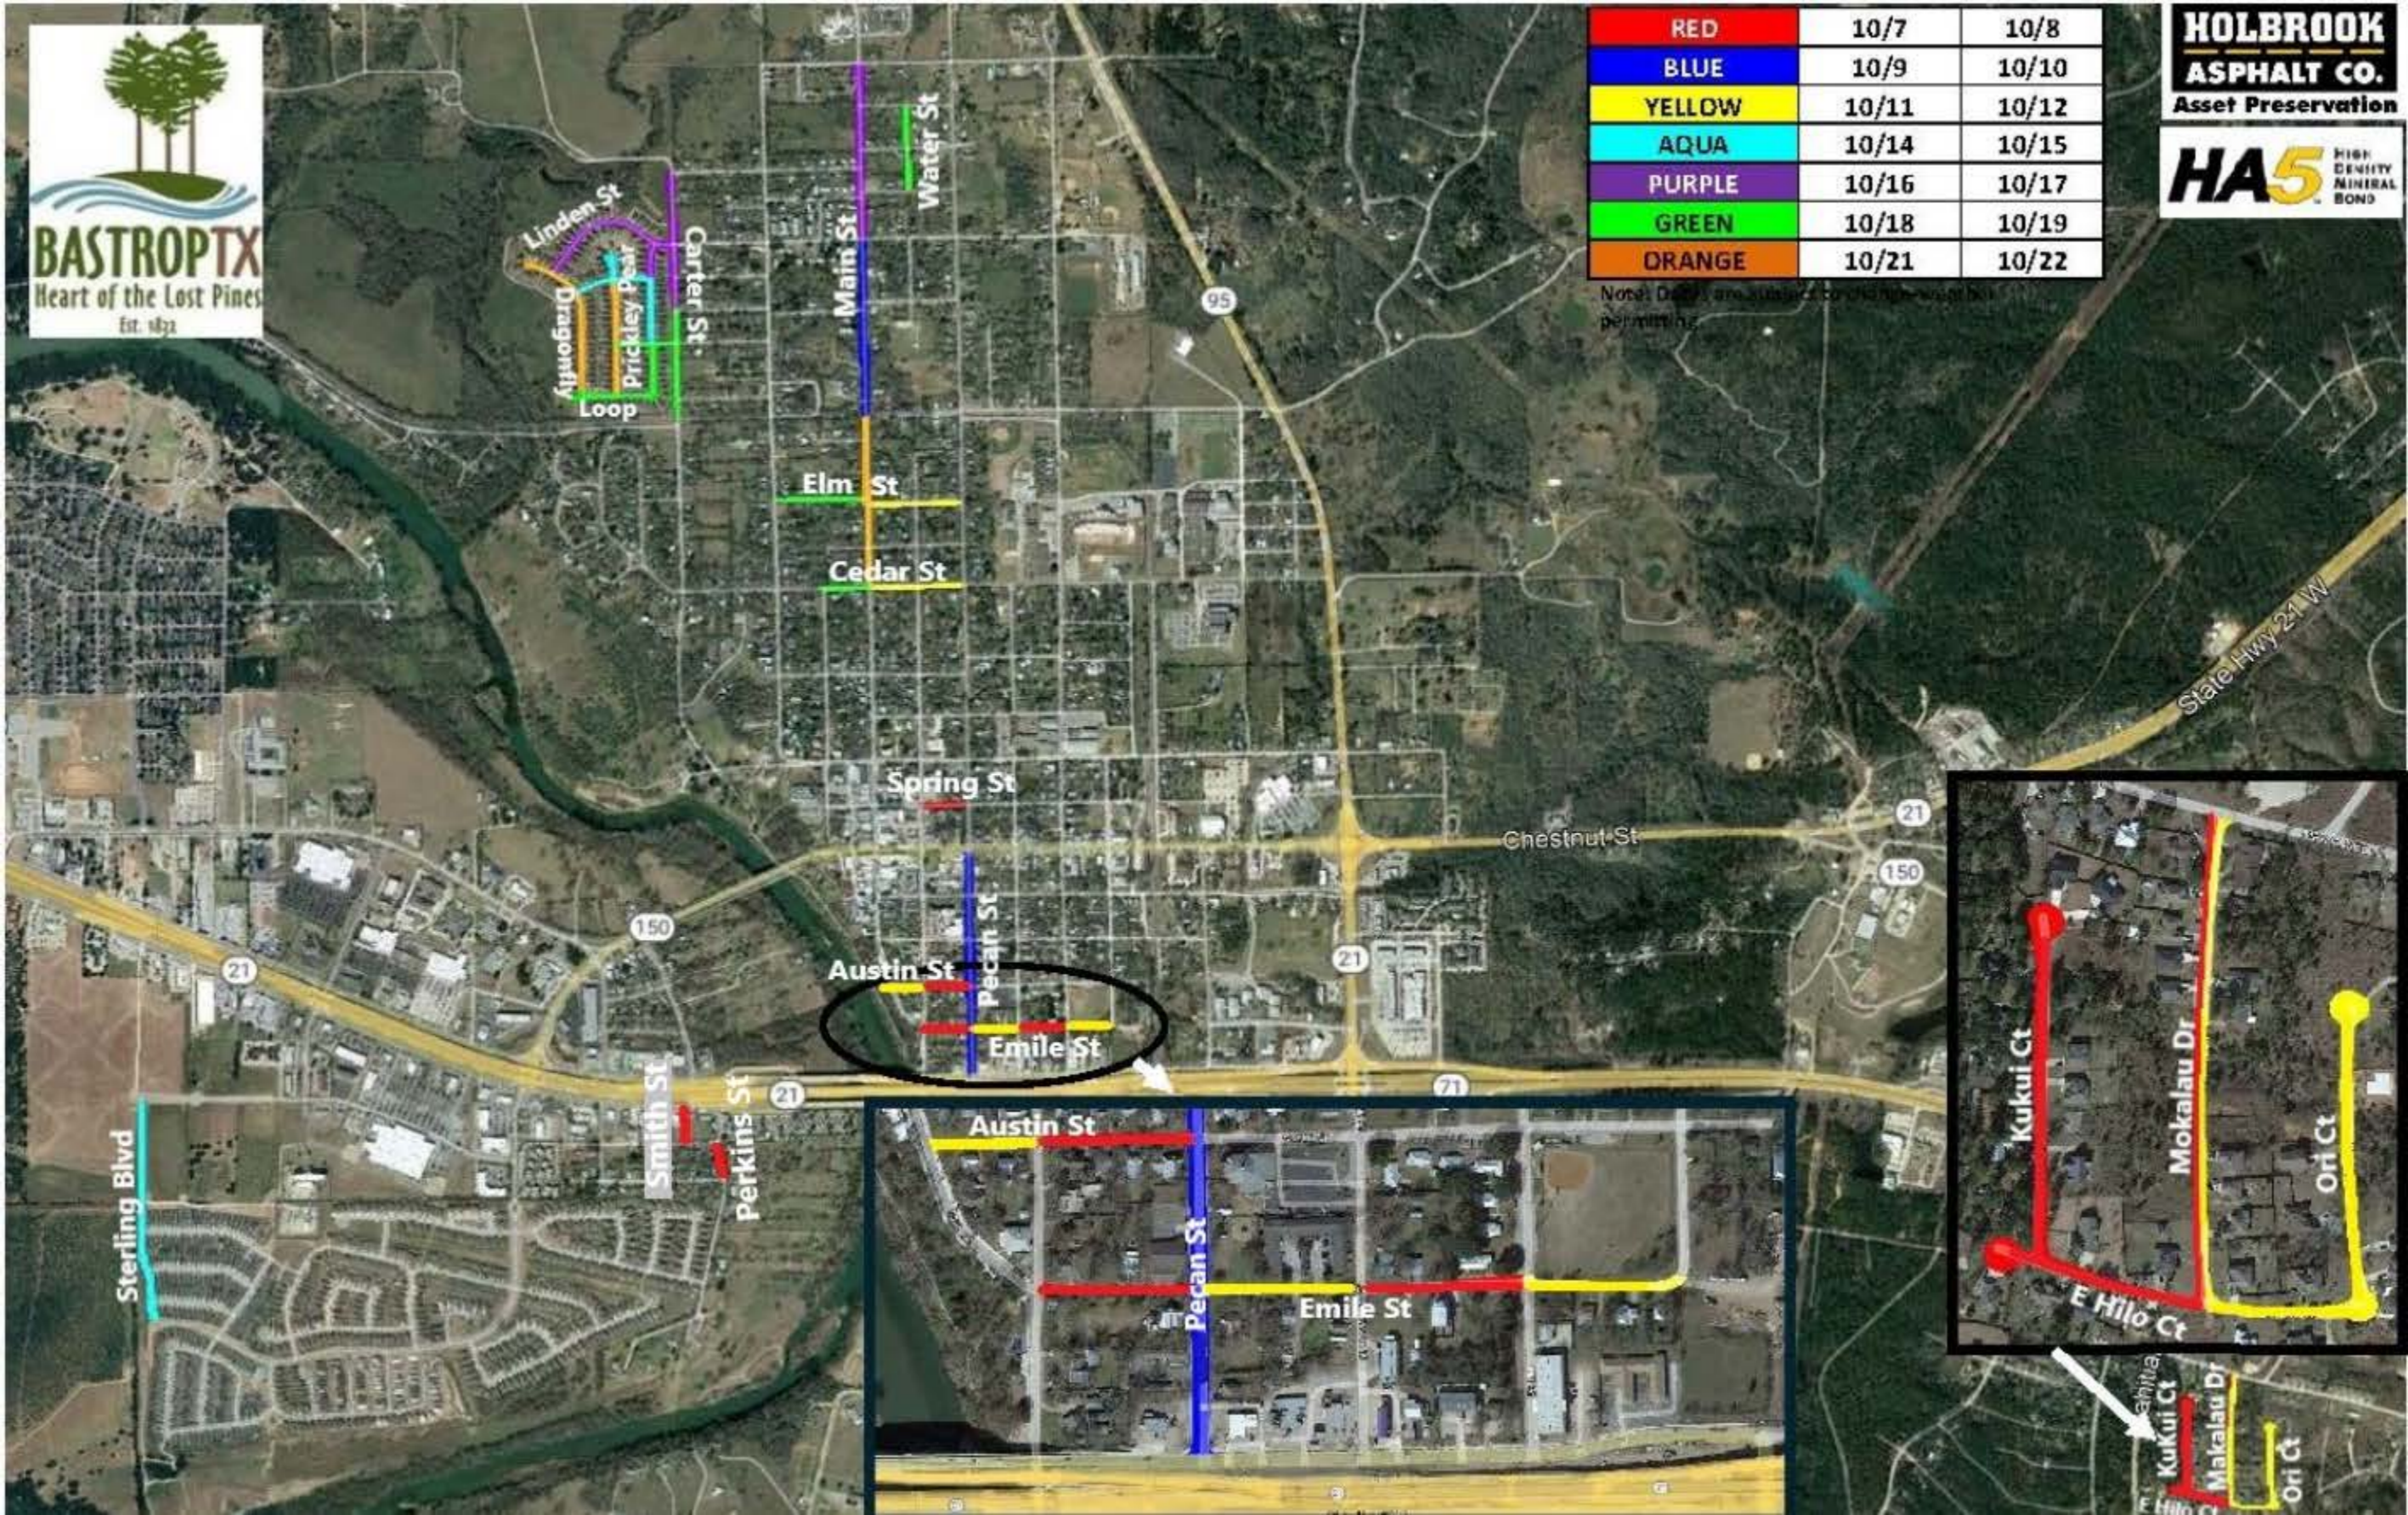

RED	10/7	10/8
BLUE	10/9	10/10
YELLOW	10/11	10/12
AQUA	10/14	10/15
PURPLE	10/16	10/17
GREEN	10/18	10/19
ORANGE	10/21	10/22

Note: Dates are subject to change without notice permitting.

Austin St
Emile St
Pecan St