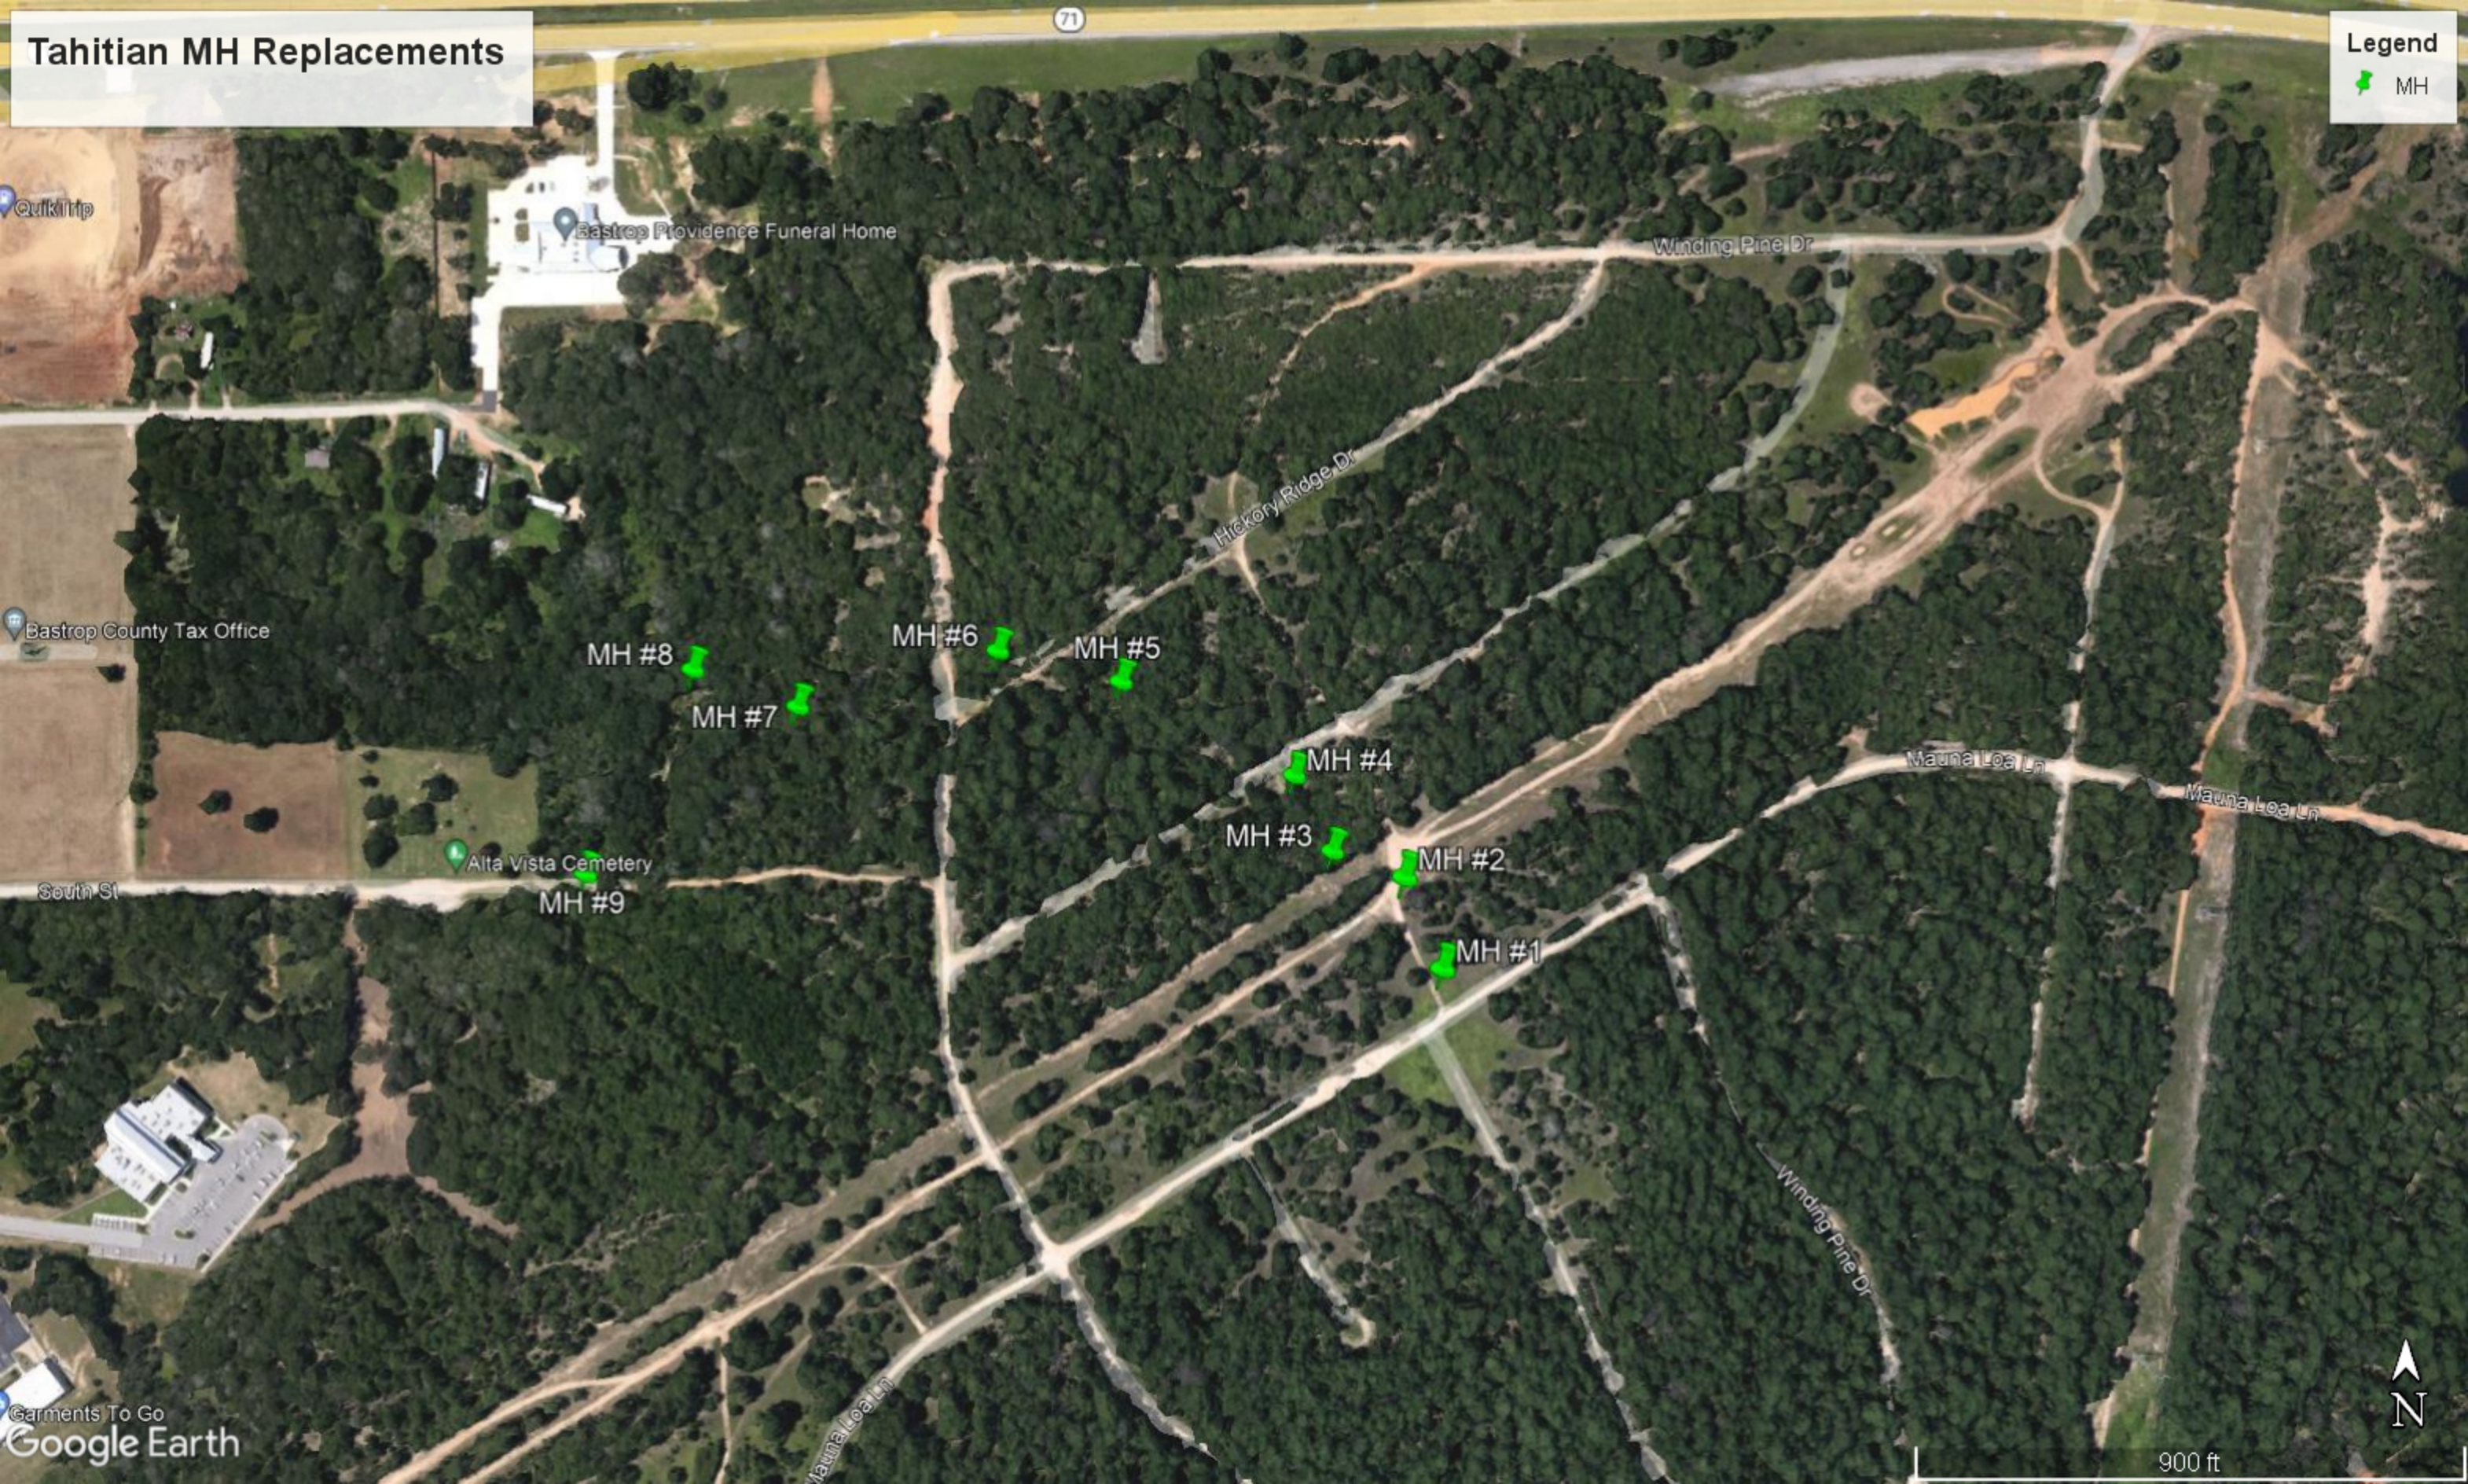

Tahitian MH Replacements

Legend
MH

MH #8

MH #7

MH #6

MH #5

MH #4

MH #3

MH #2

MH #1

MH #9

Outkirt

Bastrop Providence Funeral Home

Winding Pine Dr

Bastrop County Tax Office

Hickory Ridge Dr

Mauna Loa Ln

Mauna Loa Ln

South St

Alta Vista Cemetery

Winding Pine Dr

Mauna Loa Ln

Garments To Go
Google Earth

900 ft