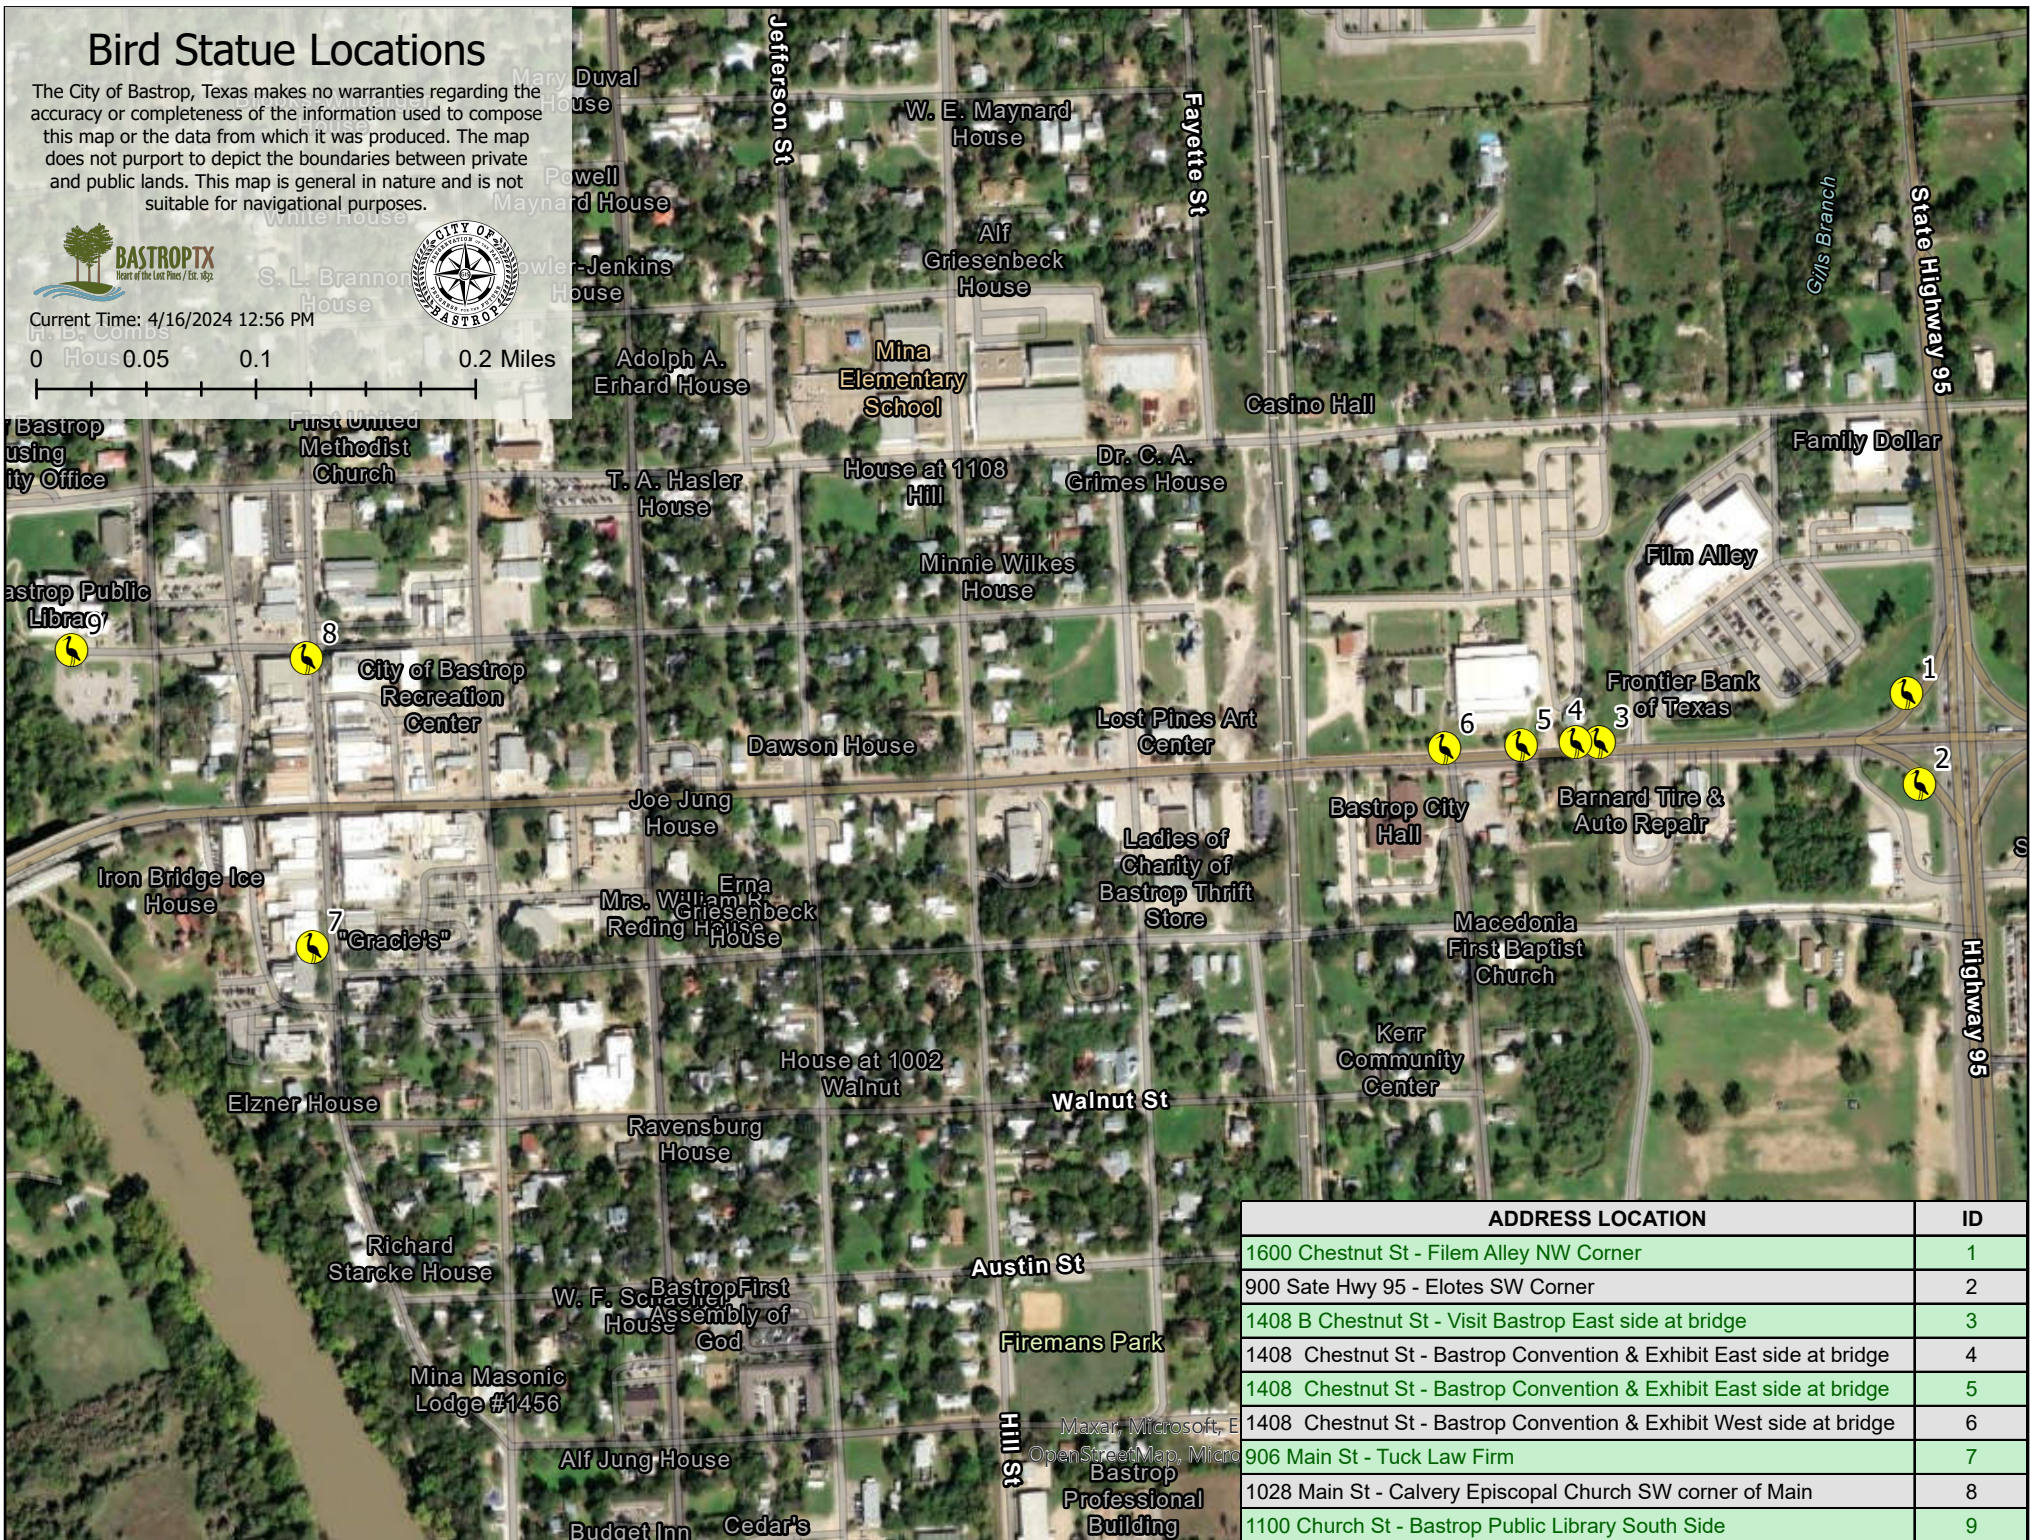

Bird Statue Locations

The City of Bastrop, Texas makes no warranties regarding the accuracy or completeness of the information used to compose this map or the data from which it was produced. The map does not purport to depict the boundaries between private and public lands. This map is general in nature and is not suitable for navigational purposes.

Current Time: 4/16/2024 12:56 PM

0 0.05 0.1 0.2 Miles

ADDRESS LOCATION	ID
1600 Chestnut St - Film Alley NW Corner	1
900 Sate Hwy 95 - Elotes SW Corner	2
1408 B Chestnut St - Visit Bastrop East side at bridge	3
1408 Chestnut St - Bastrop Convention & Exhibit East side at bridge	4
1408 Chestnut St - Bastrop Convention & Exhibit East side at bridge	5
1408 Chestnut St - Bastrop Convention & Exhibit West side at bridge	6
906 Main St - Tuck Law Firm	7
1028 Main St - Calvery Episcopal Church SW corner of Main	8
1100 Church St - Bastrop Public Library South Side	9