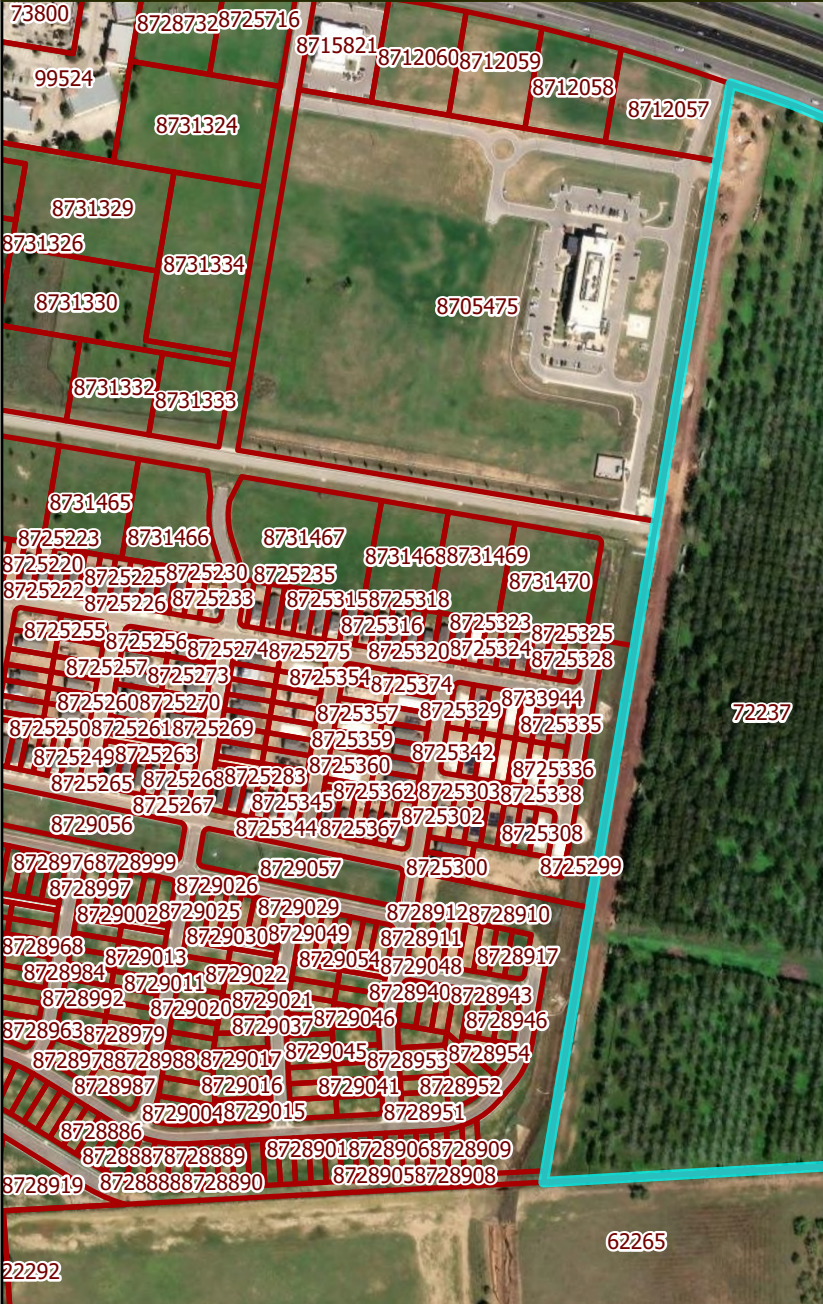

Attachment 1 Location Map

Rezone PID 72237

The City of Bastrop, Texas makes no warranties regarding the accuracy or completeness of the information used to compose this map or the data from which it was produced. The map does not purport to depict the boundaries between private and public lands. This map is general in nature and is not suitable for navigational purposes.