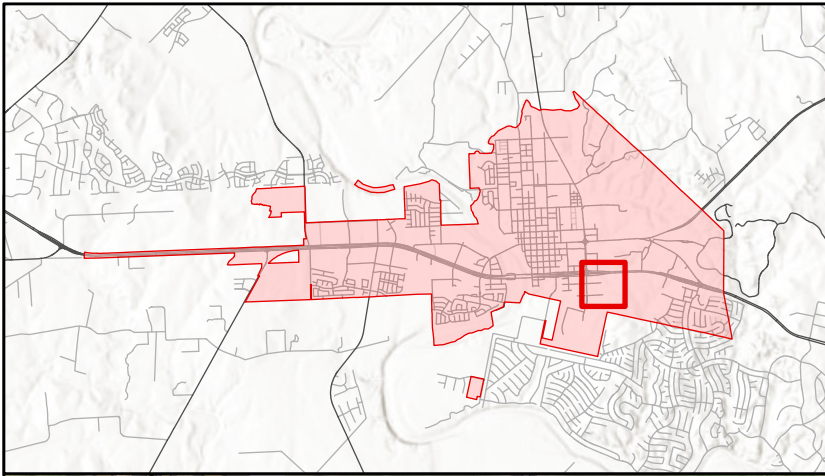

Attachment 1 Location Map

Scale 1:4,500

2001 South Street

Current Time: 8/19/2024 3:38 PM

The City of Bastrop, Texas makes no warranties regarding the accuracy or completeness of the information used to compose this map or the data from which it was produced.

The map does not purport to depict the boundaries between private and public lands. This map is general in nature and is not suitable for navigational purposes.