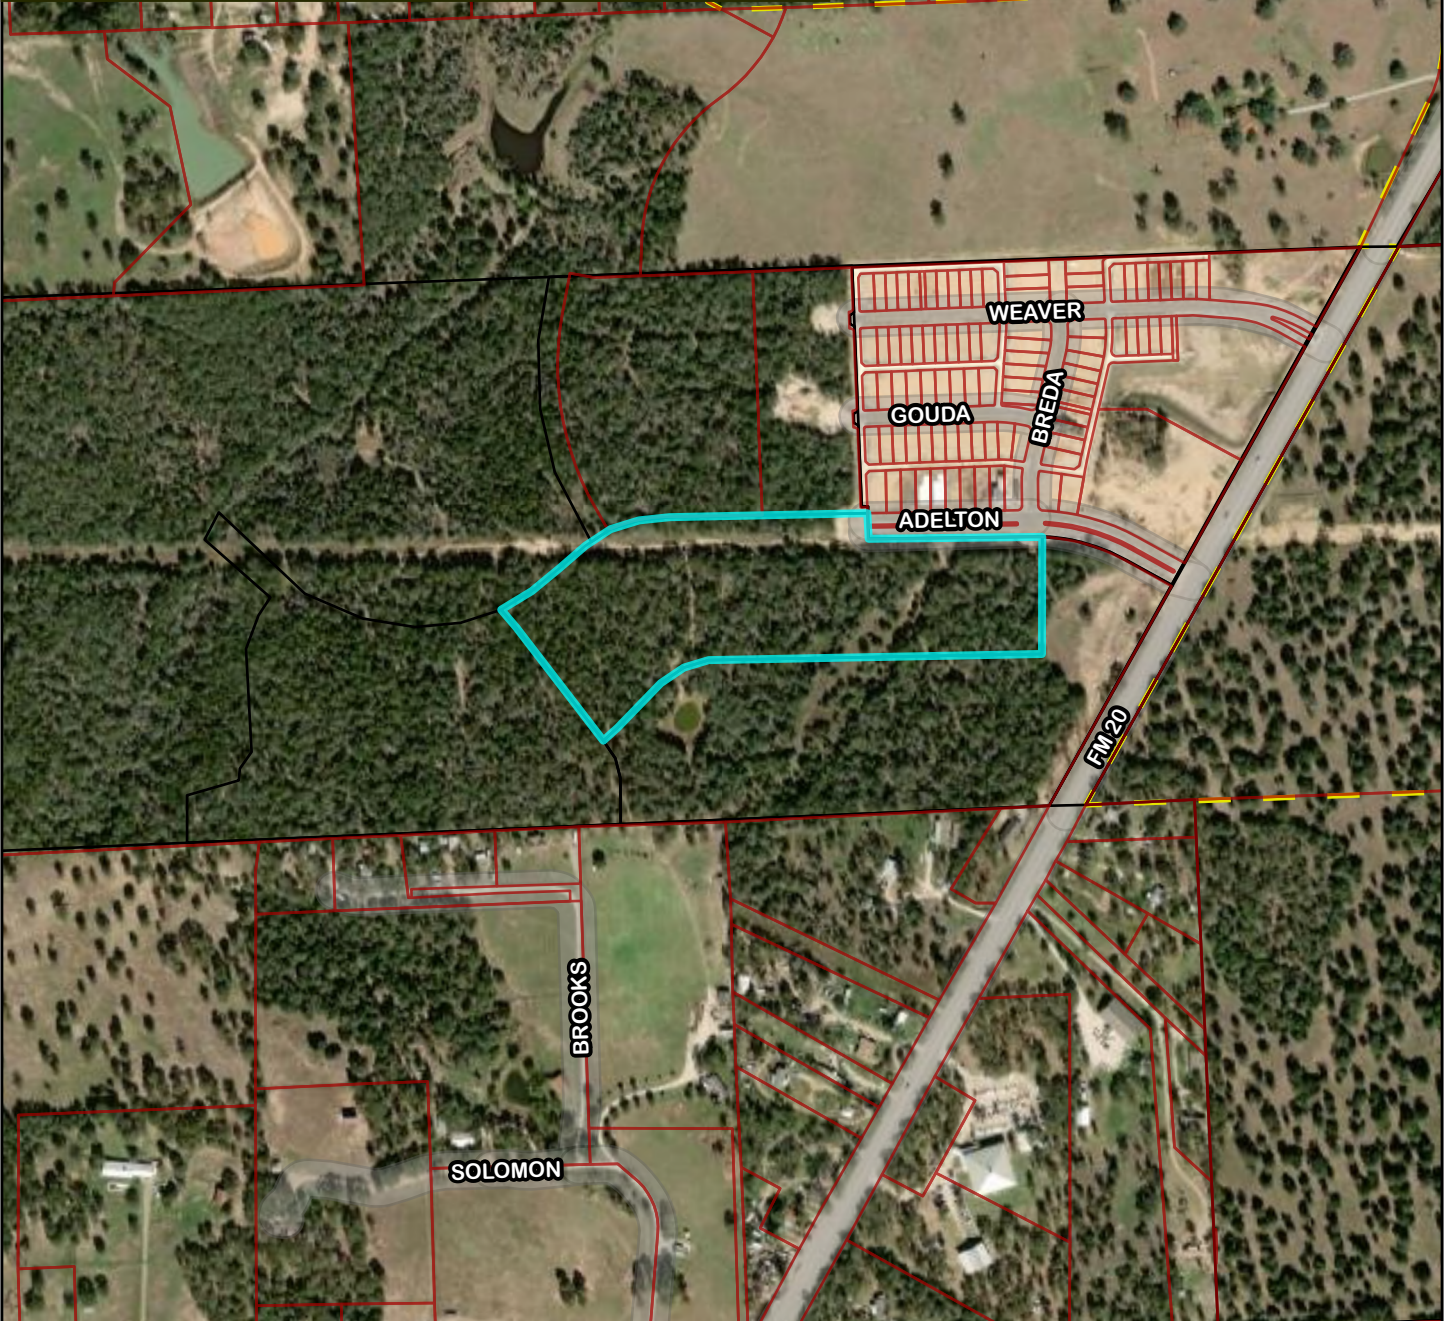

Attachment 1 Location Map

West Bastrop Village Phase 1 Section 3

2/13/2025

0 200 400 600 800 ft

Scale 1:7,000