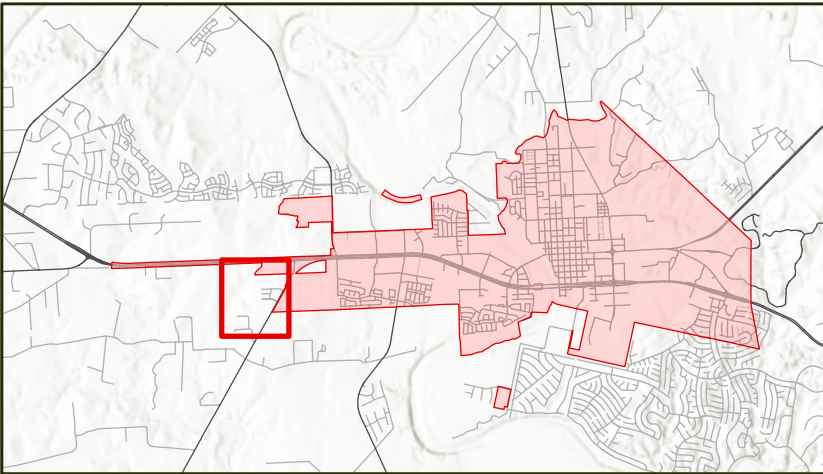

Attachment 1 Location Map

West Bastrop Village Phase 1 Section 3

2/13/2025

0 200 400 600 800 ft

Scale 1:7,000