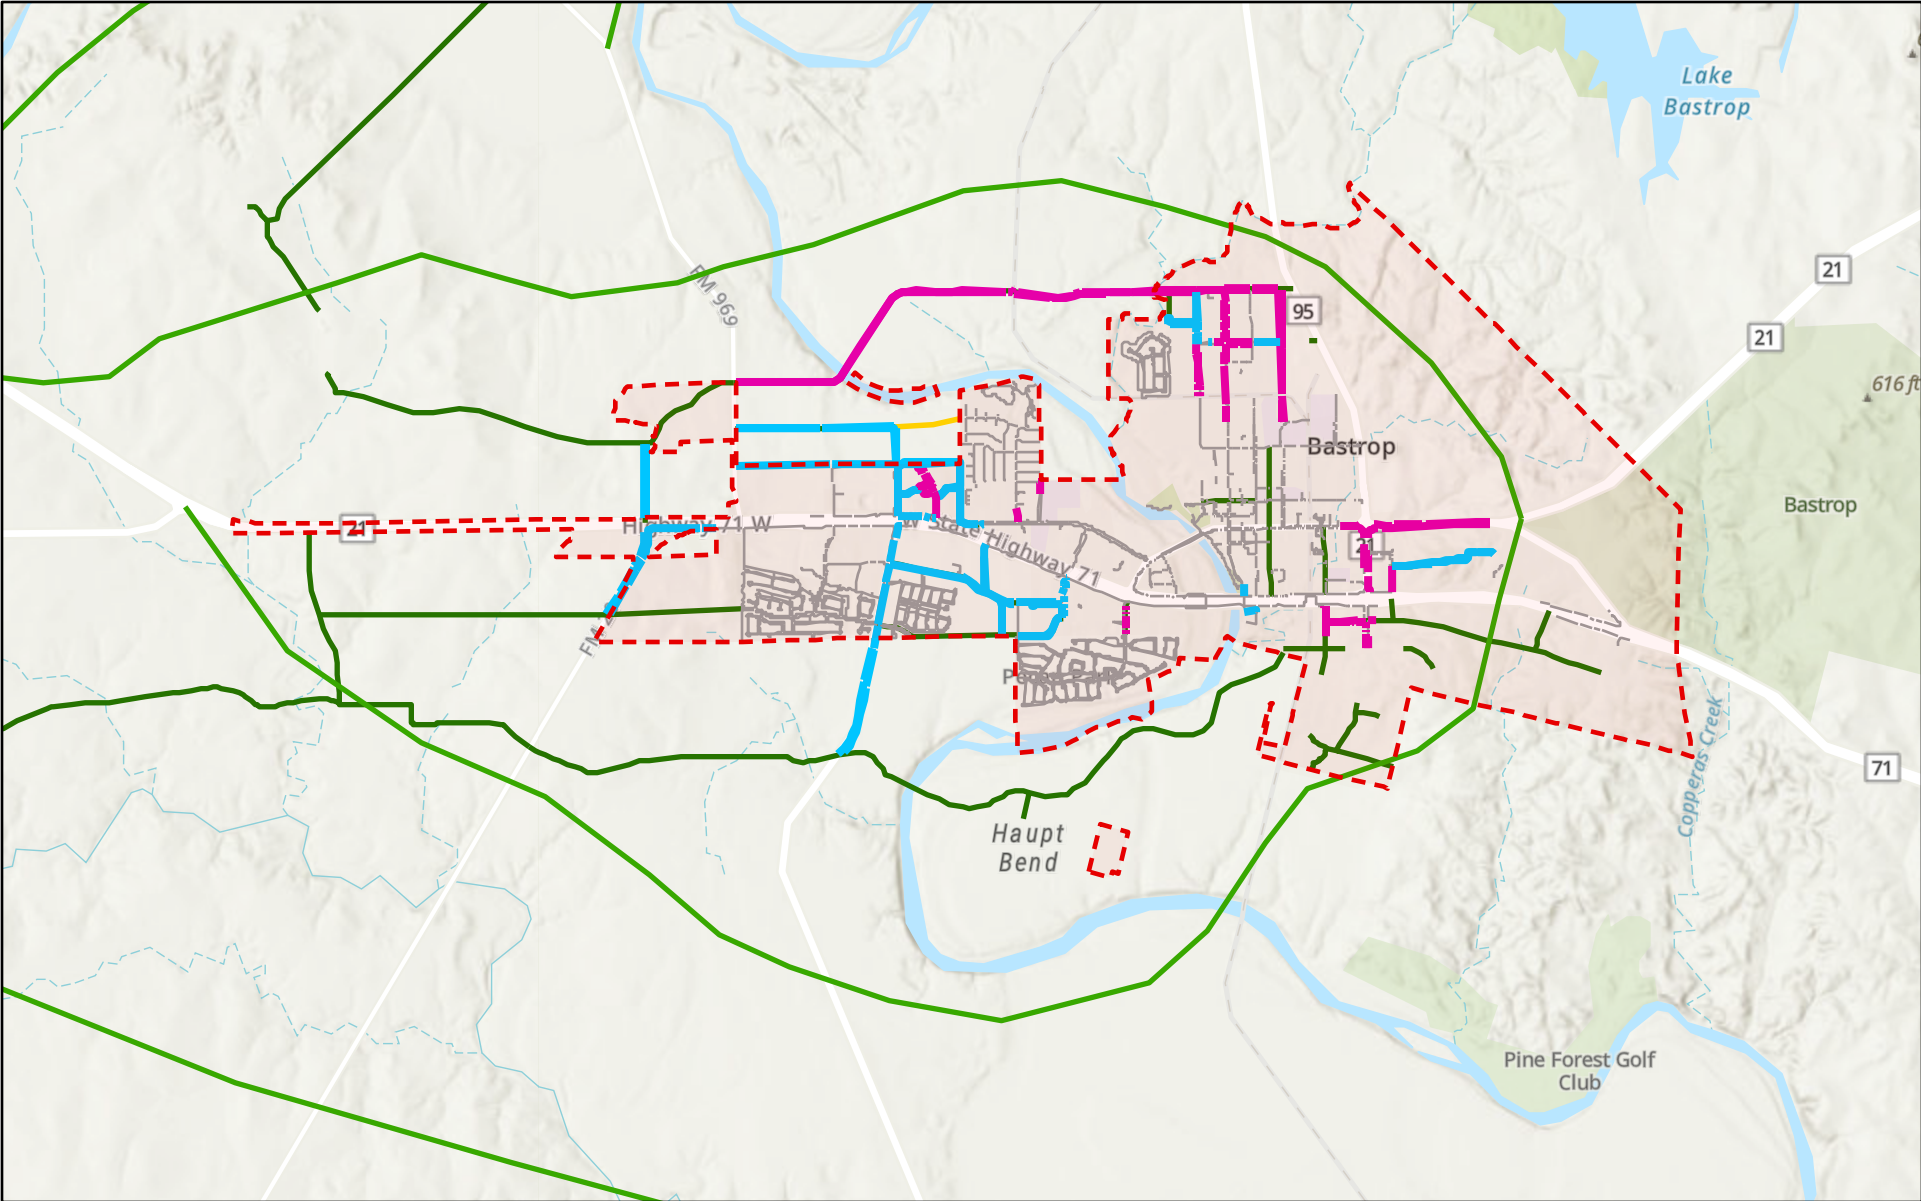

# Side Walk Map

8/26/2024

- City Limits
- Proposed Sidewalks (in plans)
- Proposed Removal
- Existing Sidewalks
- Rodeo Transportation
- Proposed TMP COB
- Proposed Sidewalks
- Proposed TMP COB

Esri, NASA, NGA, USGS, FEMA, Baylor University, City of Austin, Texas Parks & Wildlife, CONANP, Esri, TomTom, Garmin, SafeGraph.