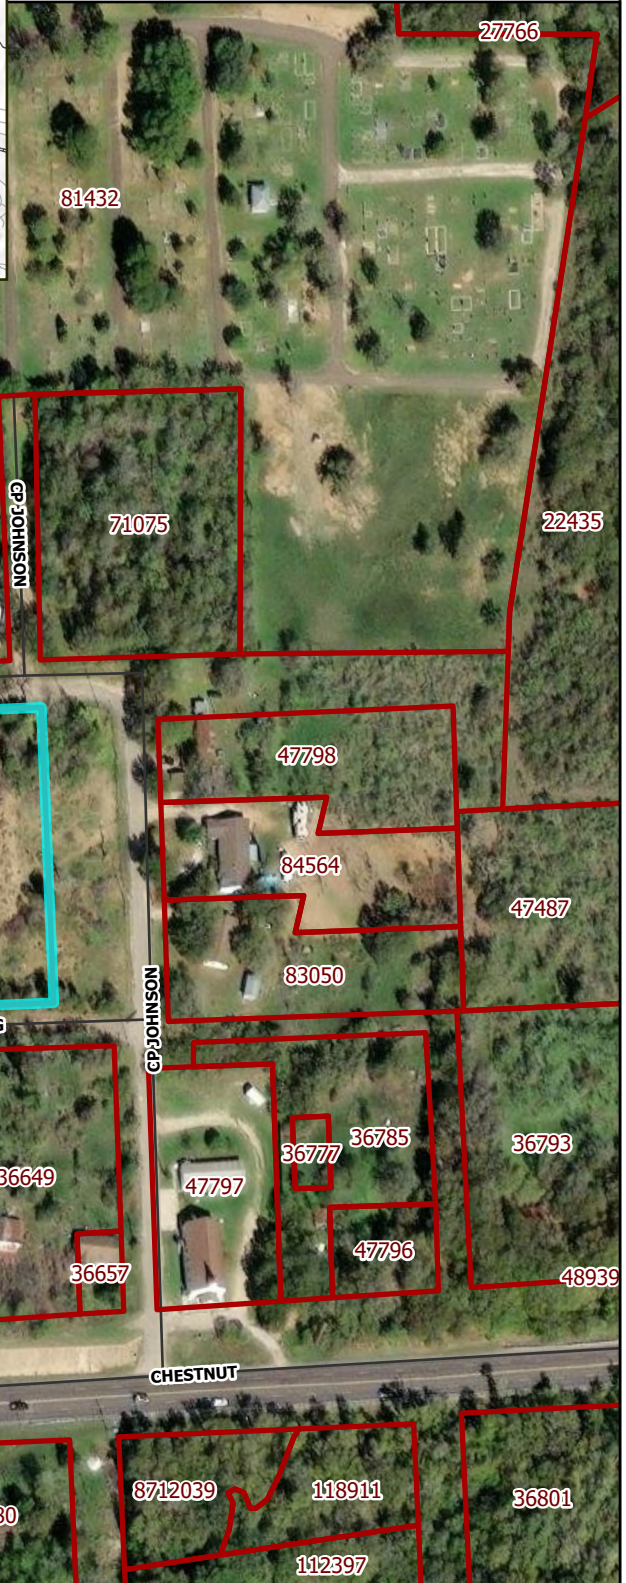

# Attachment 1 Location Map

## Rezone of PID 39297

9/4/2024

0 100 200 300 400 ft

Scale 1:2,600

The City of Bastrop, Texas makes no warranties regarding the accuracy or completeness of the information used to compose this map or the data from which it was produced. The map does not purport to depict the boundaries between private and public lands. This map is general in nature and is not suitable for navigational purposes.