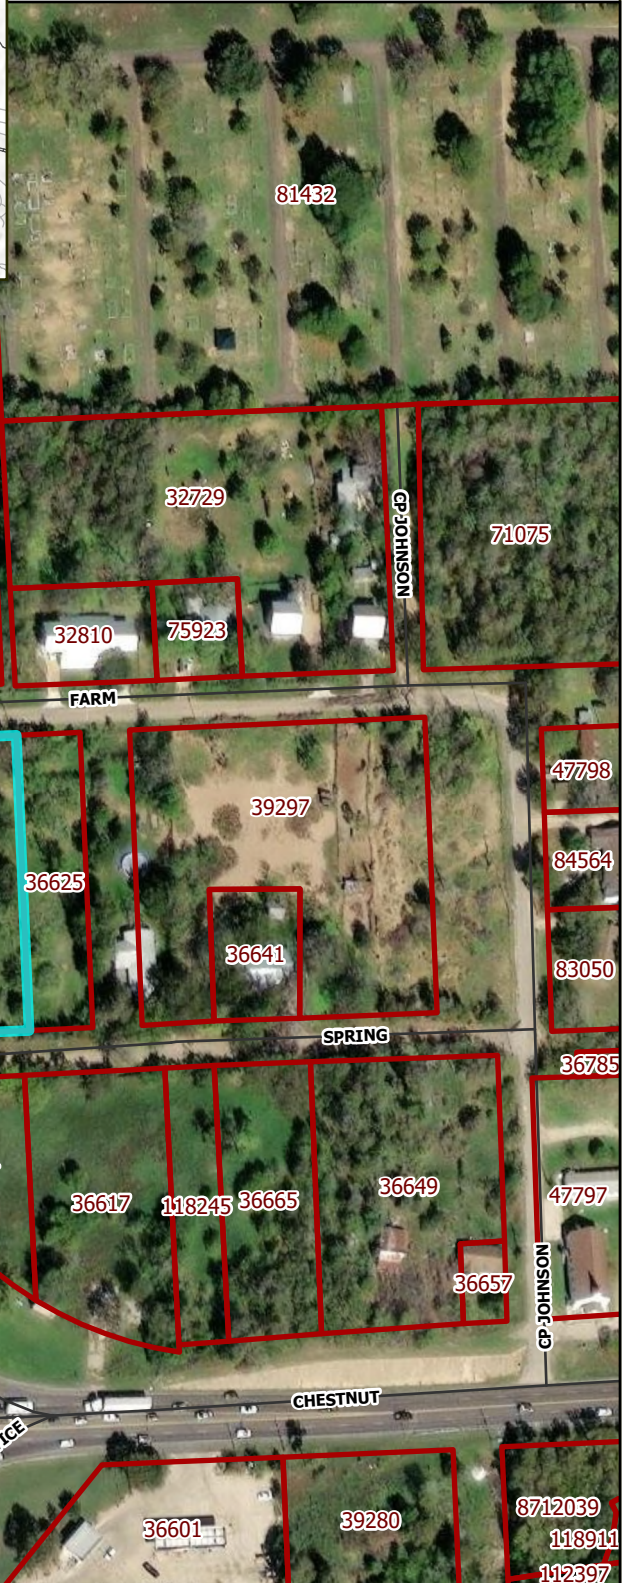

Attachment 1 Location Map

Rezone of PID 36633

9/4/2024

0 100 200 300 400 ft

Scale 1:2,600

The City of Bastrop, Texas makes no warranties regarding the accuracy or completeness of the information used to compose this map or the data from which it was produced. The map does not purport to depict the boundaries between private and public lands. This map is general in nature and is not suitable for navigational purposes.