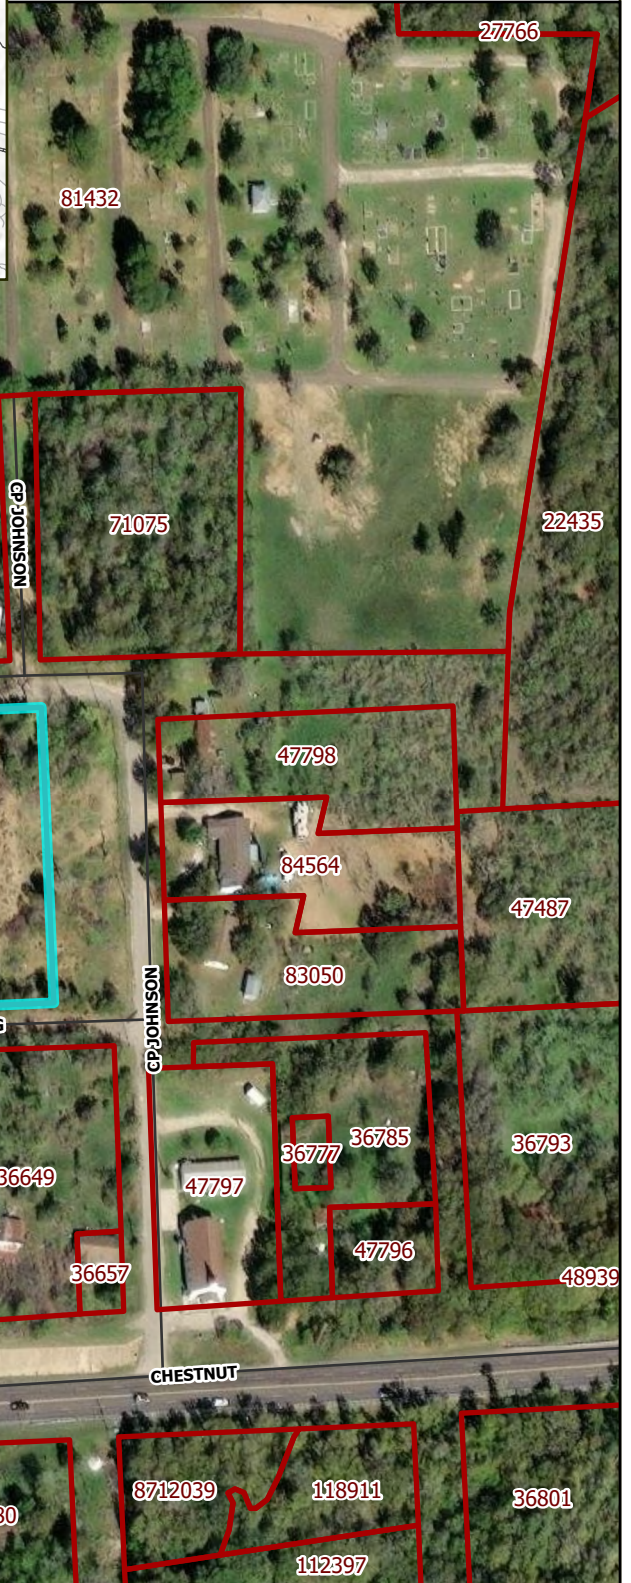

Attachment A Location Map

Rezone of PID 39297

9/4/2024

0 100 200 300 400 ft

Scale 1:2,600

The City of Bastrop, Texas makes no warranties regarding the accuracy or completeness of the information used to compose this map or the data from which it was produced. The map does not purport to depict the boundaries between private and public lands. This map is general in nature and is not suitable for navigational purposes.