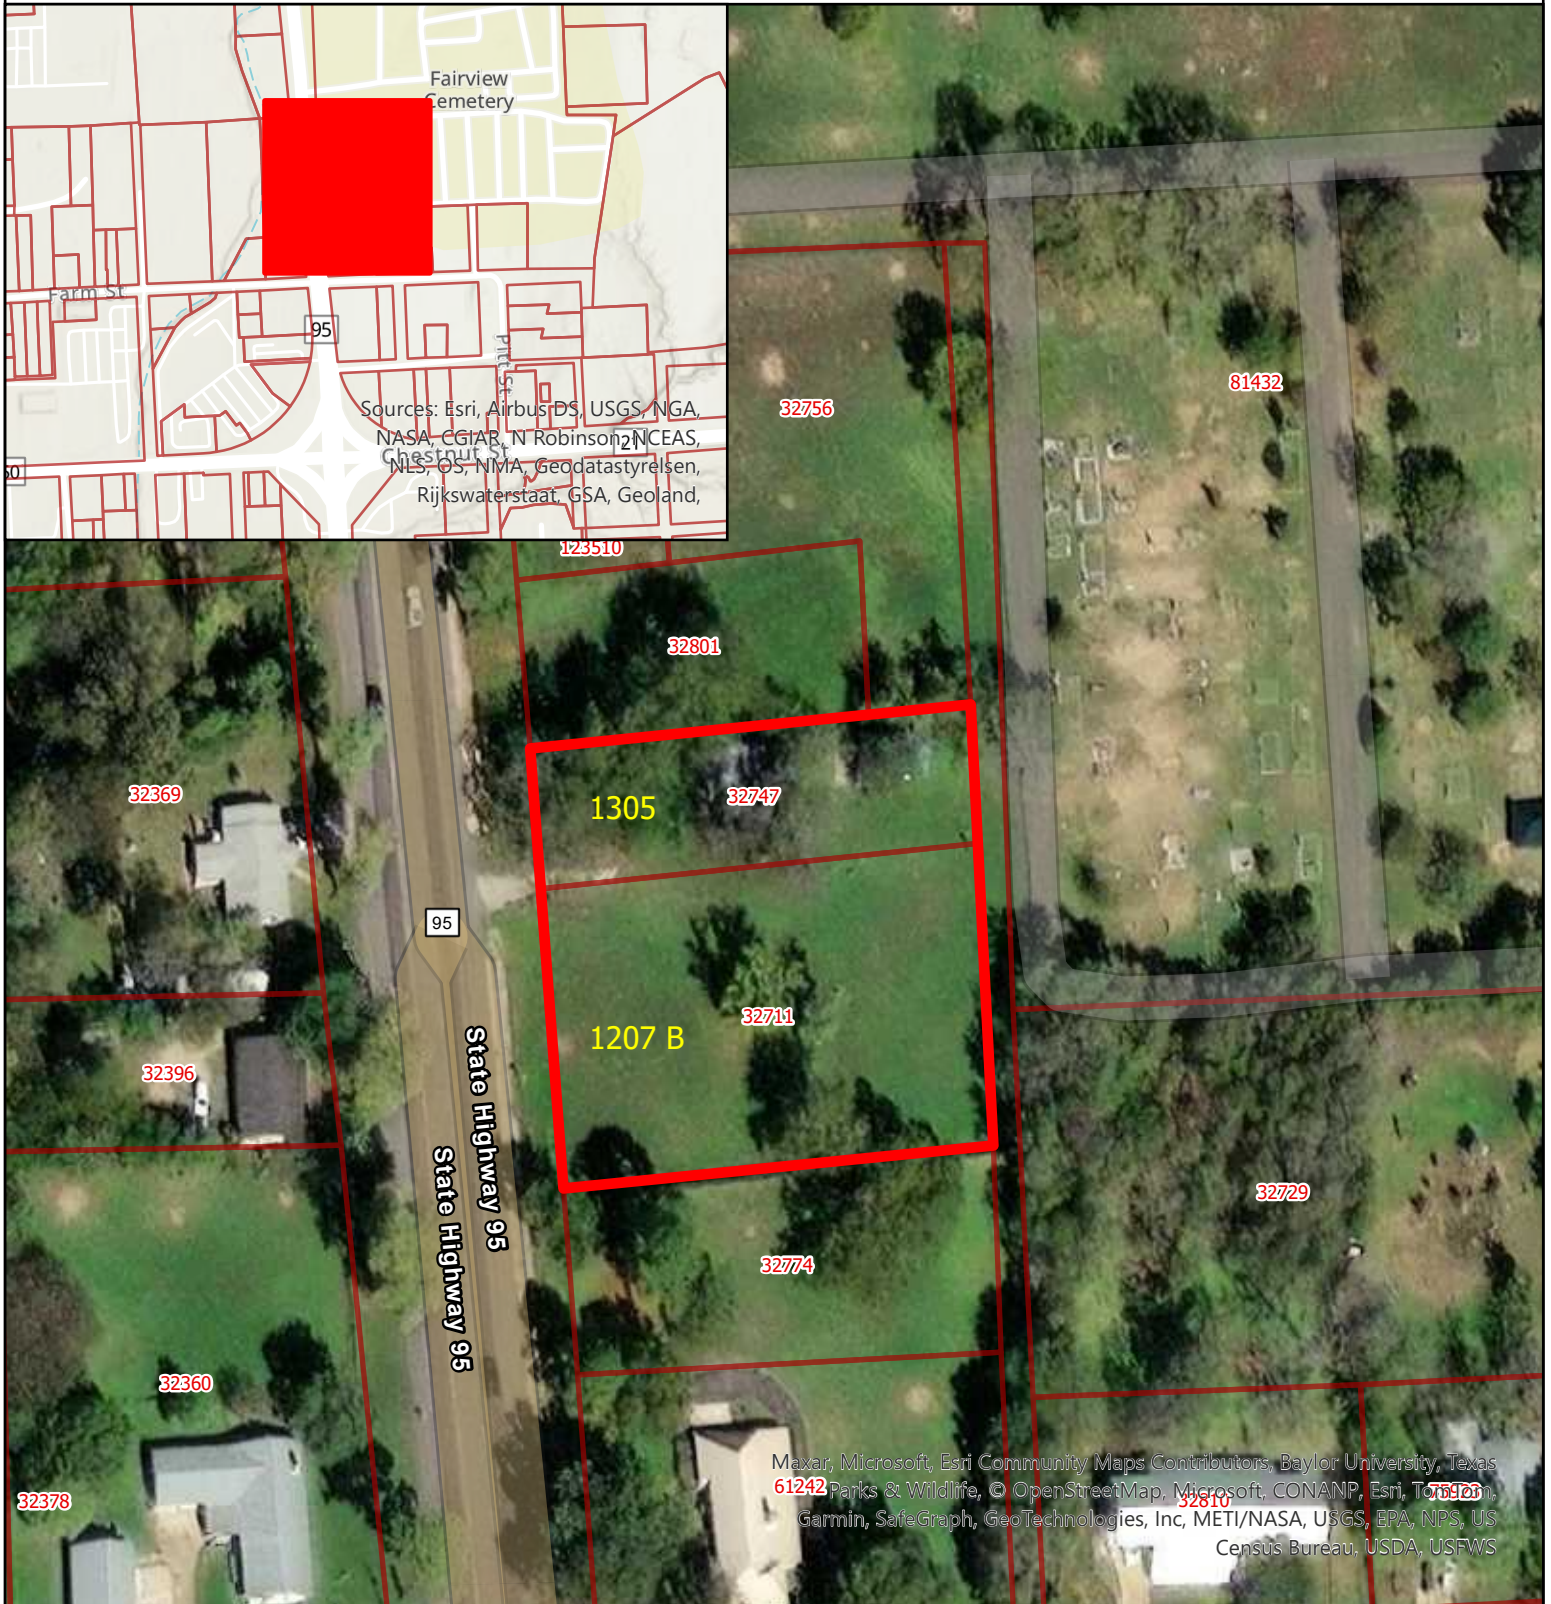

# Attachment 1 Location Map

## Location Map 1207B SH 95 & 1305 SH 95

Scale: 1:10,468

Current Time: 1/17/2024 3:00 PM

The City of Bastrop, Texas makes no warranties regarding the accuracy or completeness of the information used to compose this map or the data from which it was produced. The map does not purport to depict the boundaries between private and public lands. This map is general in nature and is not suitable for navigational purposes.