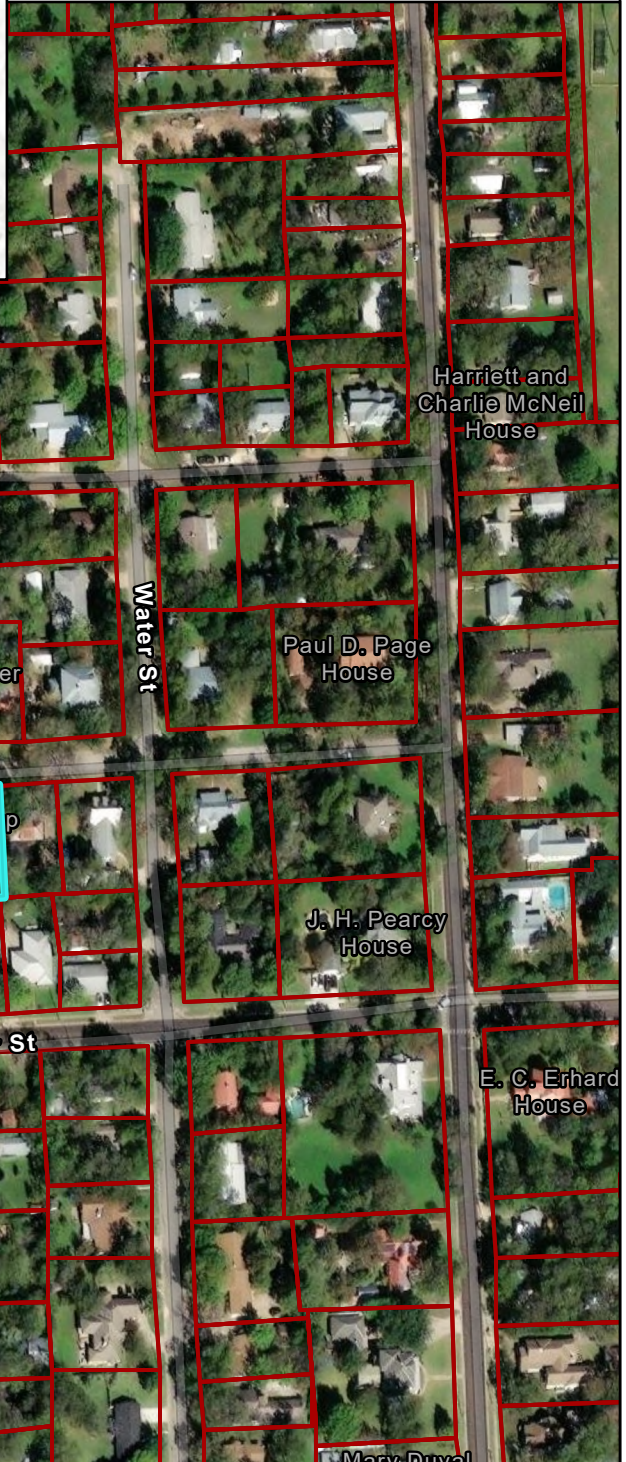

Attachment 1 Location Map

Scale 1:3,000

1607 Main St

Current Time: 8/8/2024 4:10 PM

The City of Bastrop, Texas makes no warranties regarding the accuracy or completeness of the information used to compose this map or the data from which it was produced.

The map does not purport to depict the boundaries between private and public lands. This map is general in nature and is not suitable for navigational purposes.