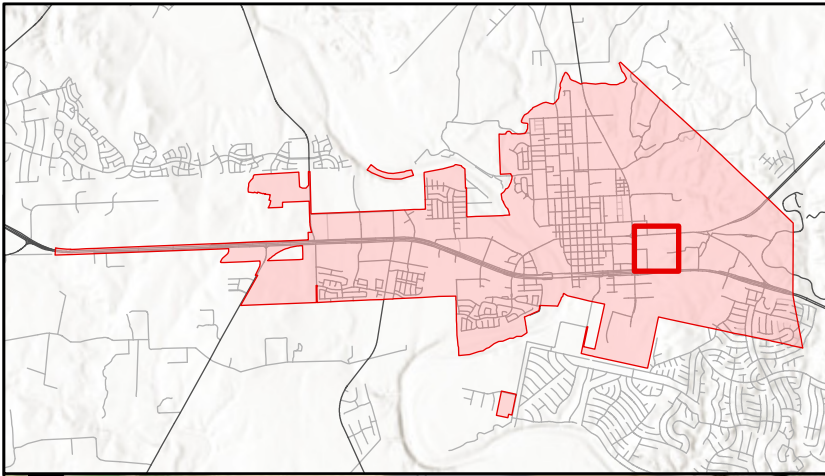

Attachment 1 Location Map

Scale 1:4,000

Bastrop Gateway ROW to be Abandoned

Current Time: 8/6/2024 11:31 AM

The City of Bastrop, Texas makes no warranties regarding the accuracy or completeness of the information used to compose this map or the data from which it was produced.

The map does not purport to depict the boundaries between private and public lands. This map is general in nature and is not suitable for navigational purposes.