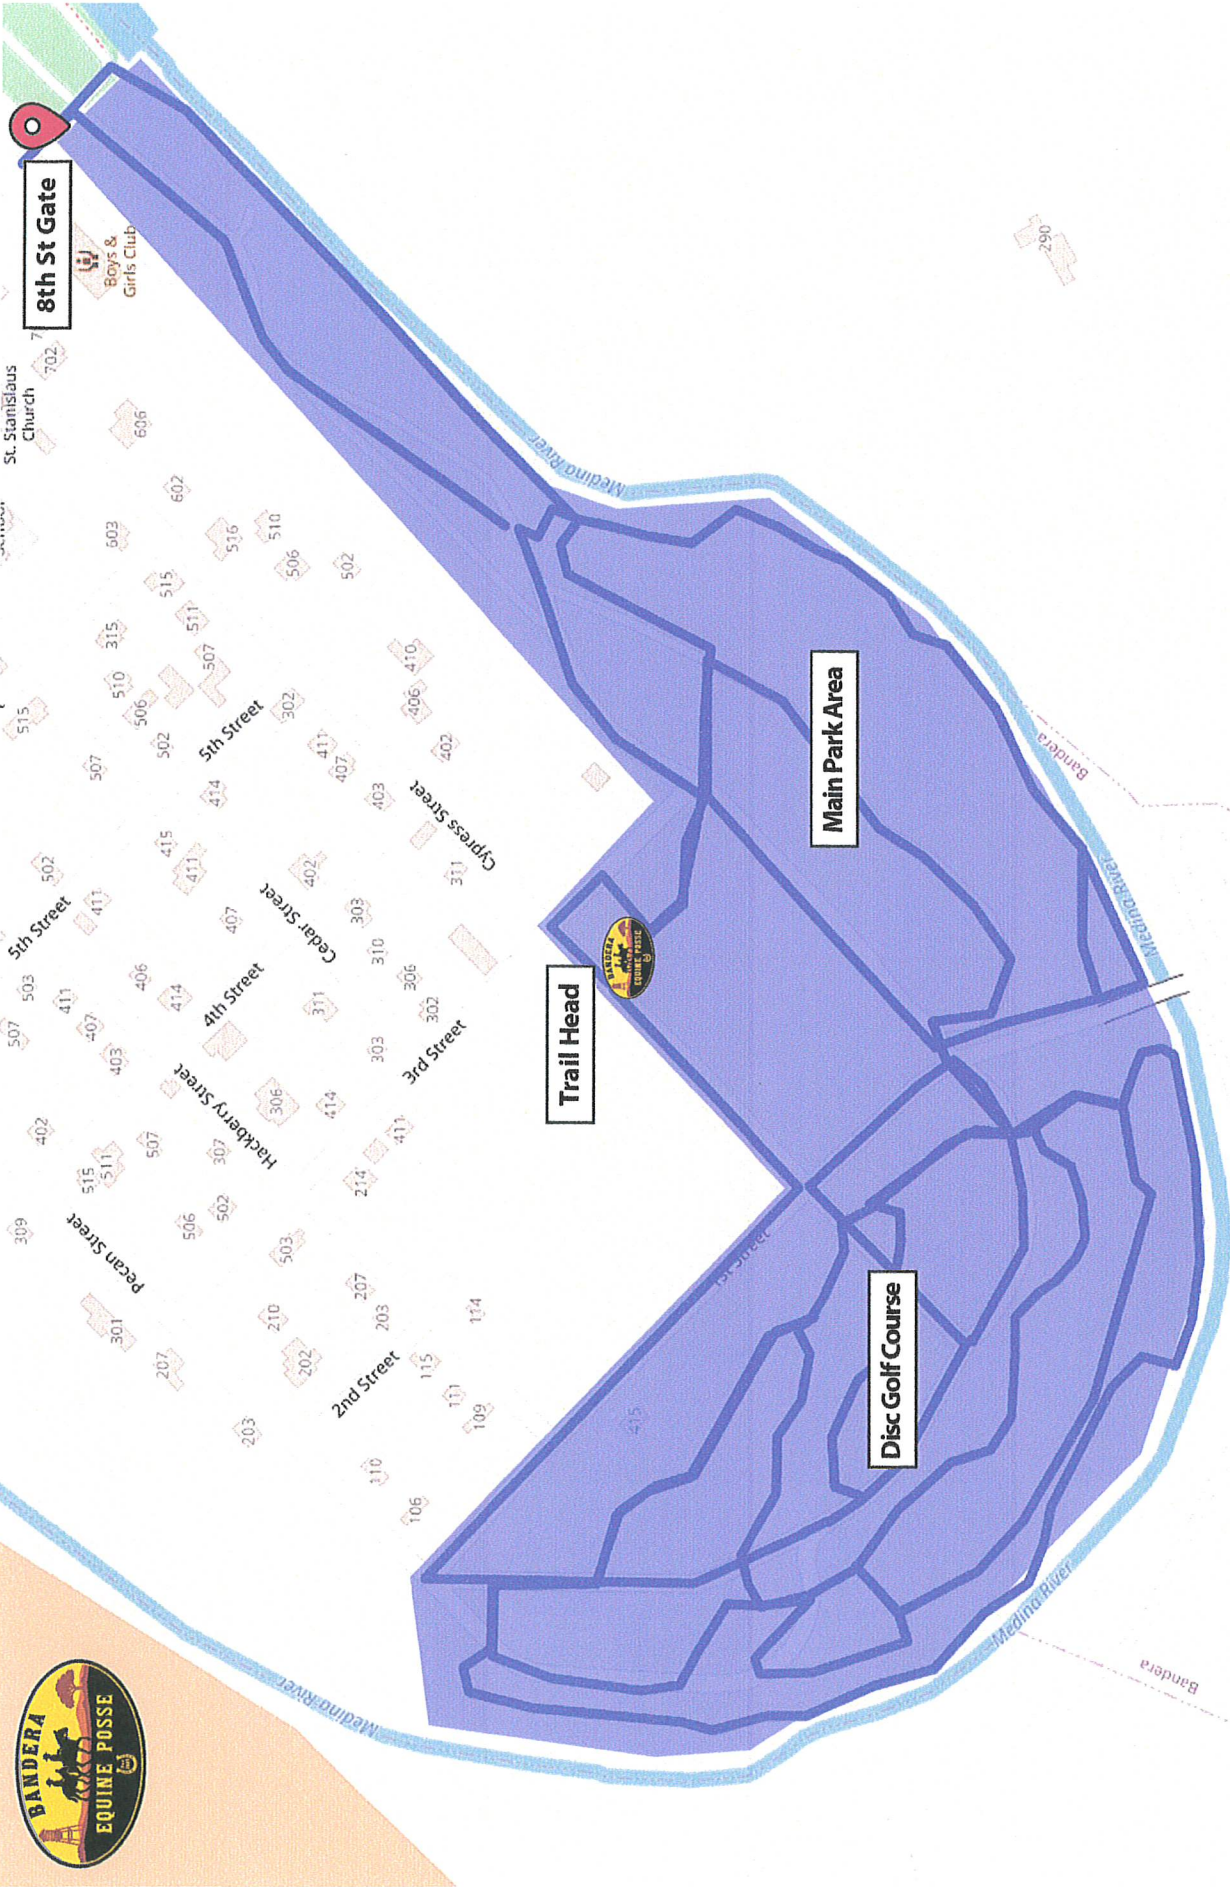

Bandera City Park Equestrian Trails

Mercator Projection
WGS84
UTM Zone 14R