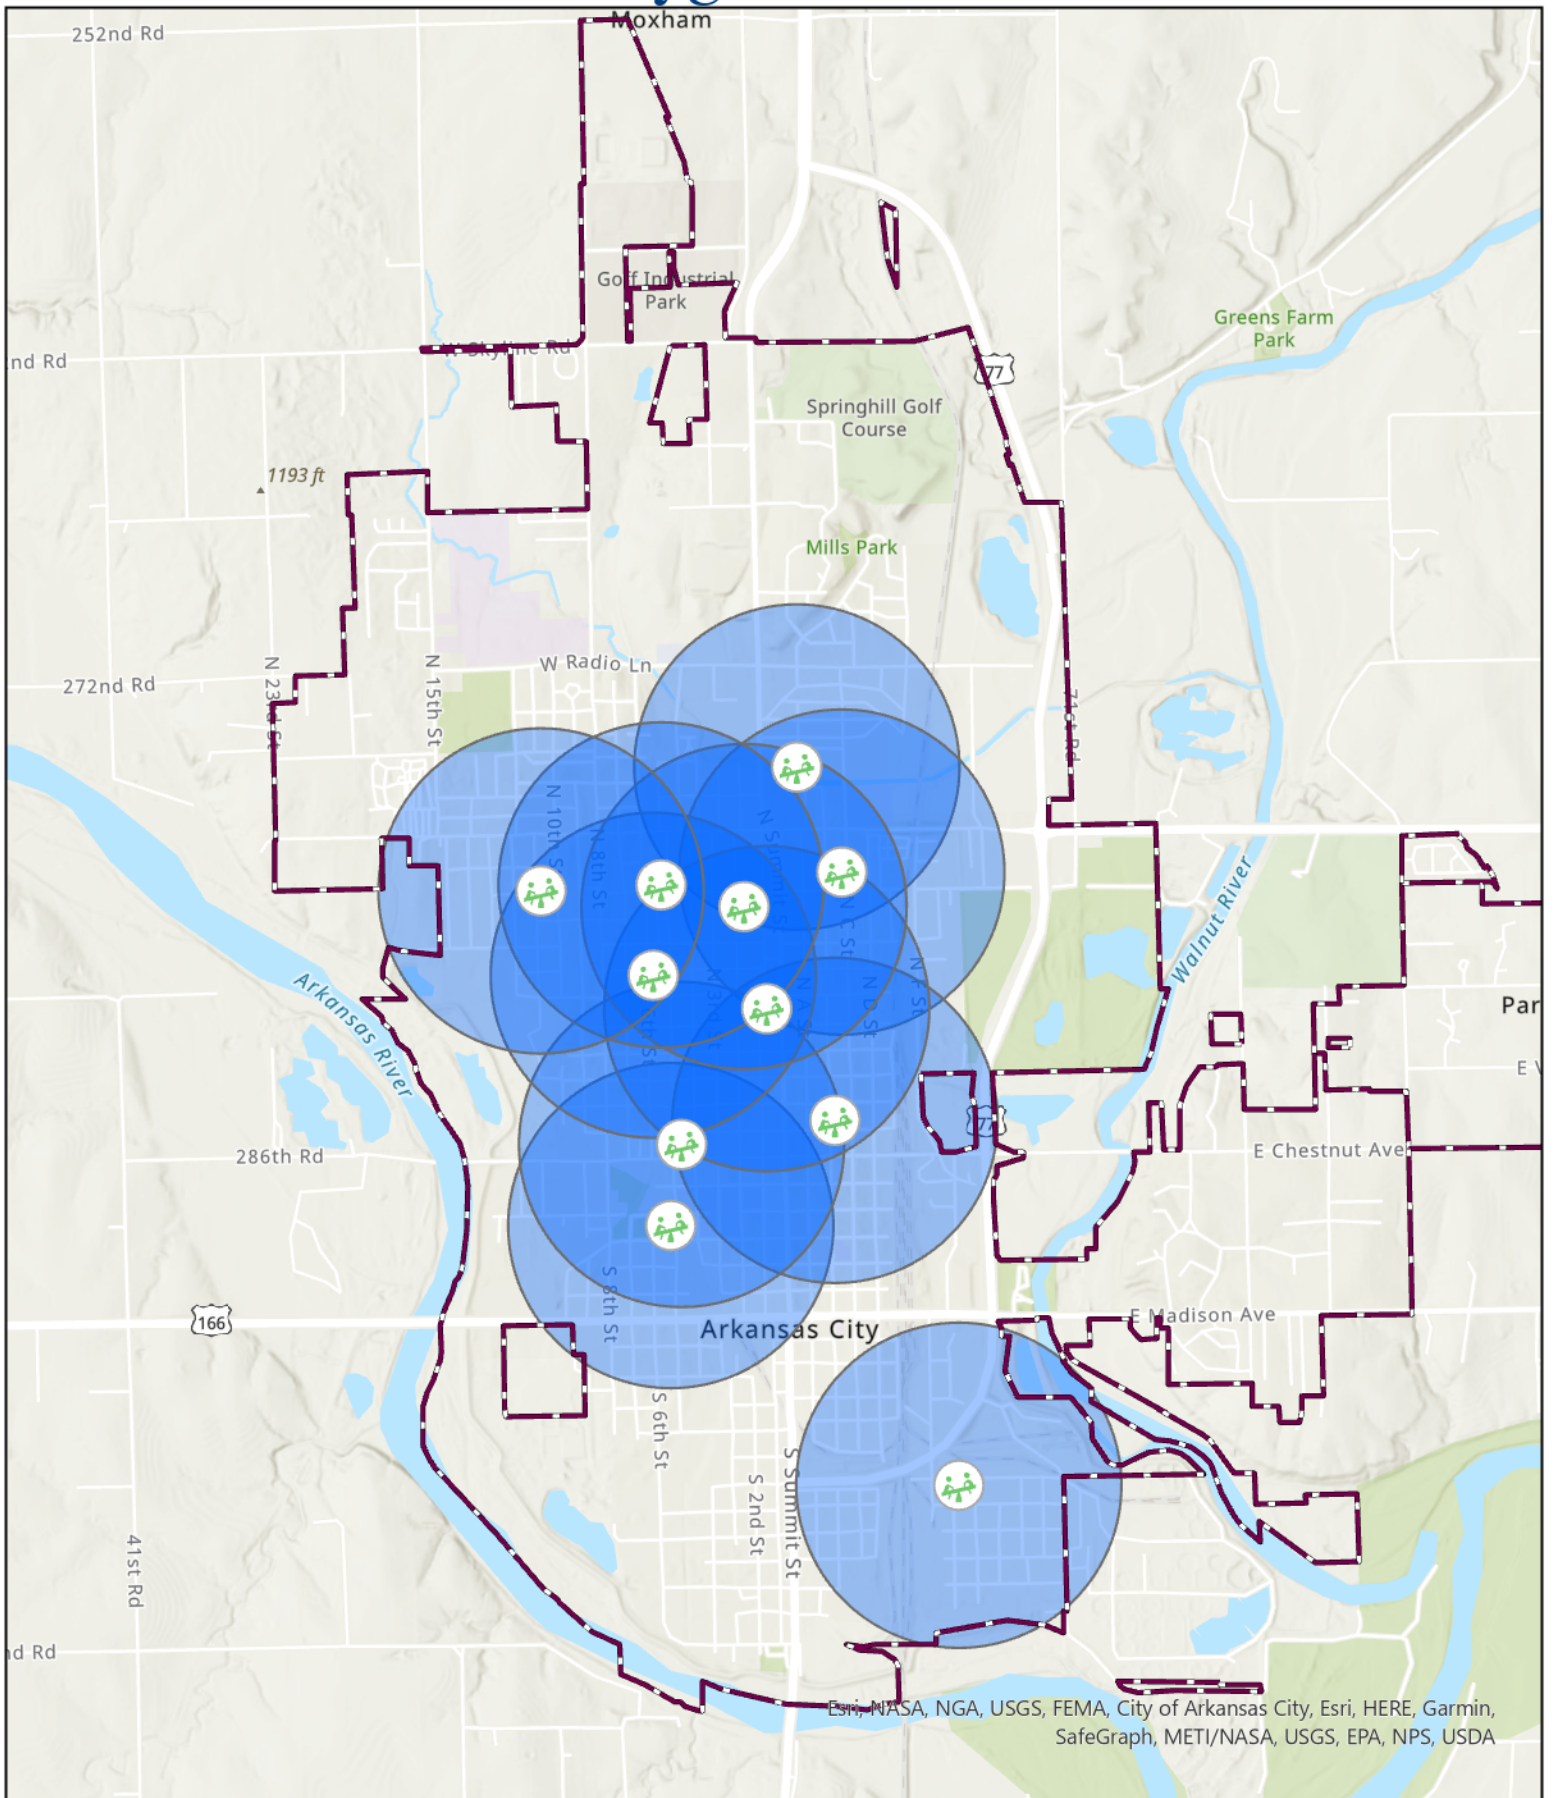

Playgrounds

Produced by the City of Arkansas City GIS using the best available data to date. The City makes no warranty or representation, expressed or implied, with respect to the data displayed. January 24, 2022

Esri, NASA, NGA, USGS, FEMA, City of Arkansas City, Esri, HERE, Garmin, SafeGraph, METI/NASA, USGS, EPA, NPS, USDA

- Playgrounds
- Playgrounds 1/2 mile Ring