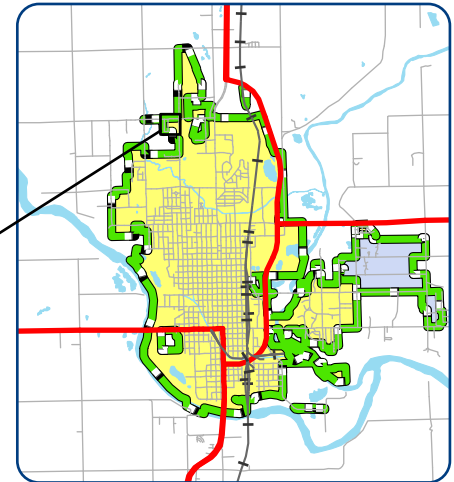

Vacation Request

**Request to Vacate
Compass Point Drive**

-  City Limits
-  Vacation Request
-  Property Lines

Maxar, Microsoft

Produced by the
City of Arkansas City GIS
using the best available
data to date.
Created: May 10, 2021