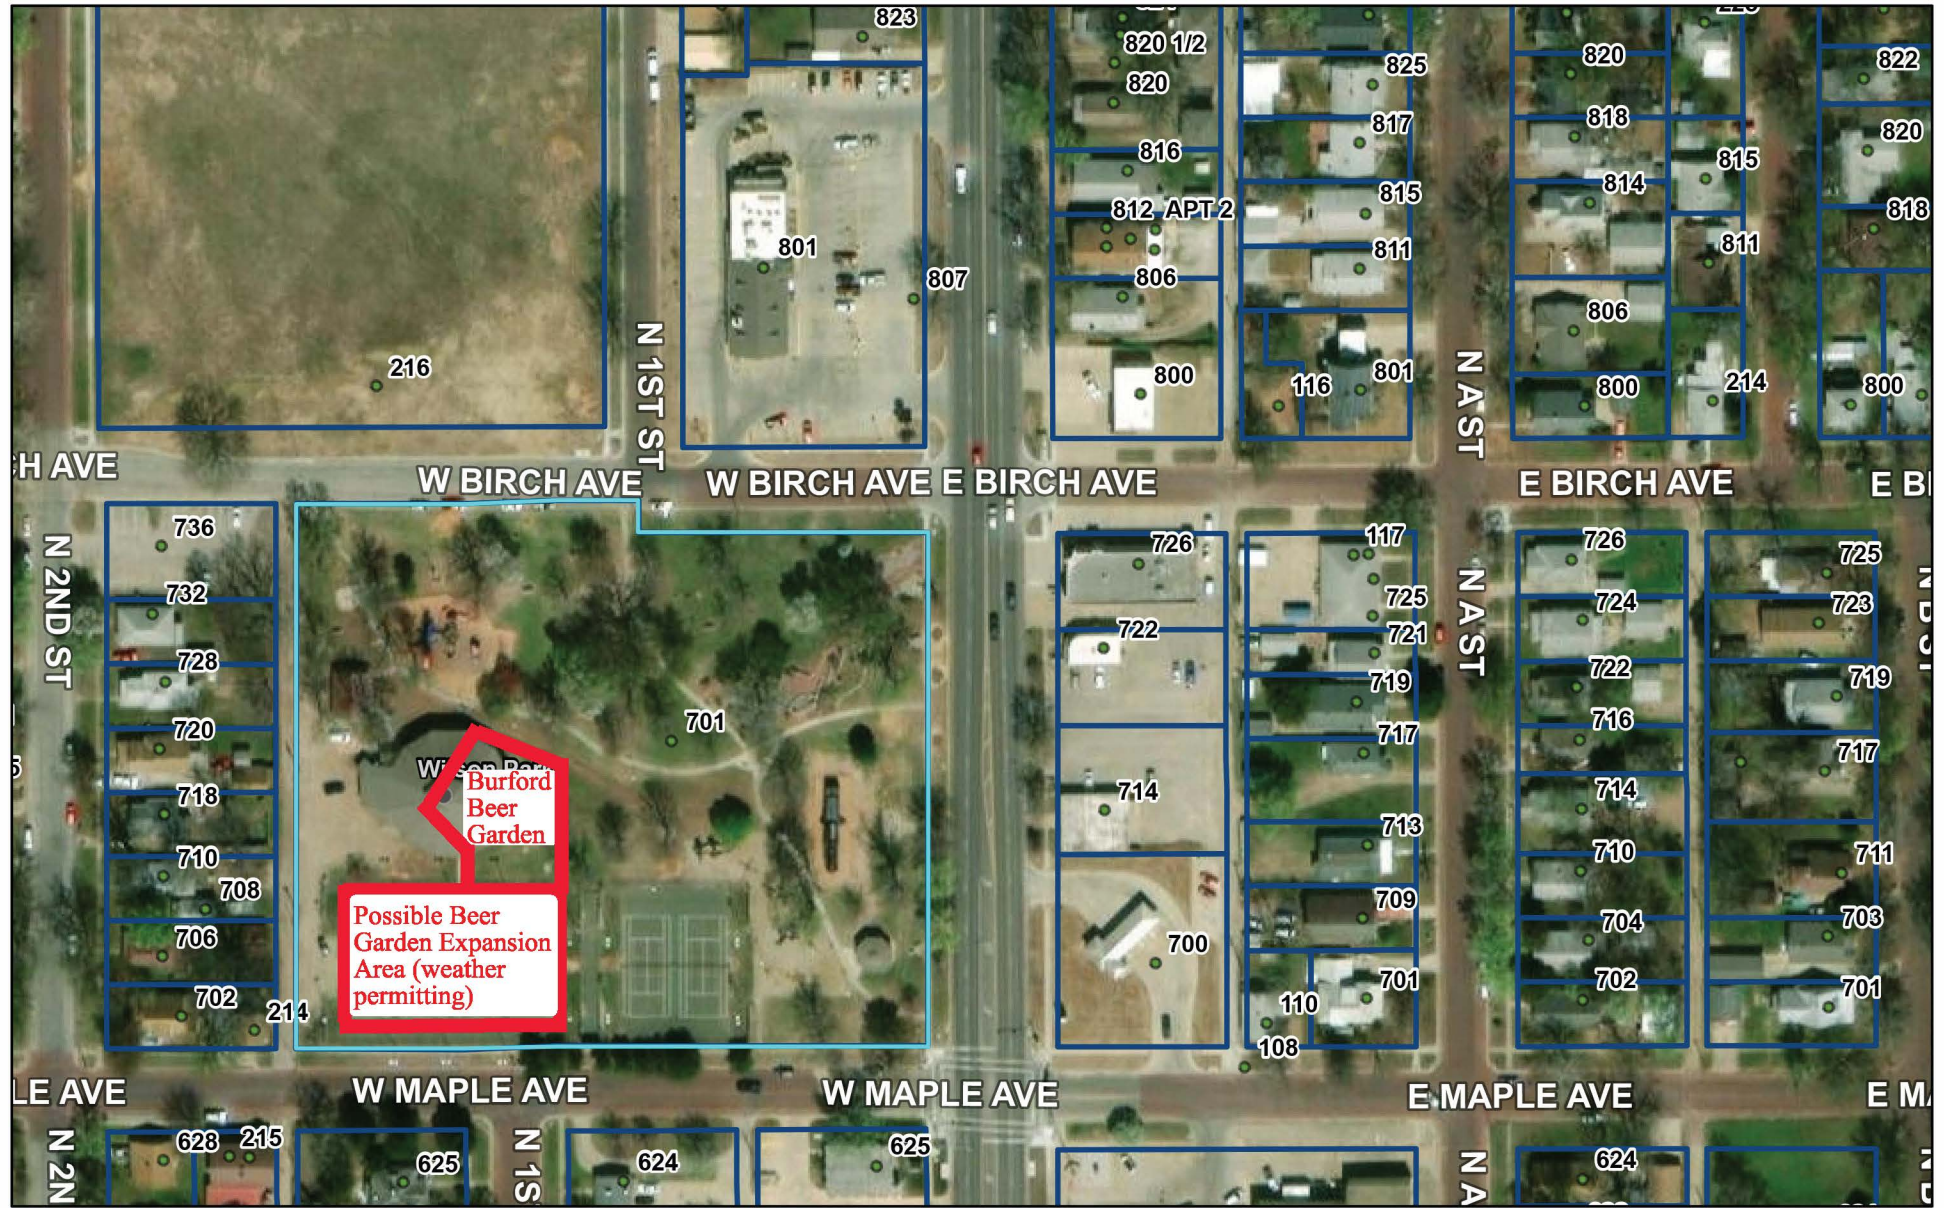

Proposed Burford Beer Garden Area for BackRhodes Concert/Tacolalah
(6 PM to 11 PM July 16 AND 4 PM to 10 PM July 17) ArcGIS Web Map

6/4/2021, 12:37:36 PM

- Address Points
- ▬ City Areas
- ▬ State Line
- ▬ Roads
- ▬ County Line
- ▬ Parcels