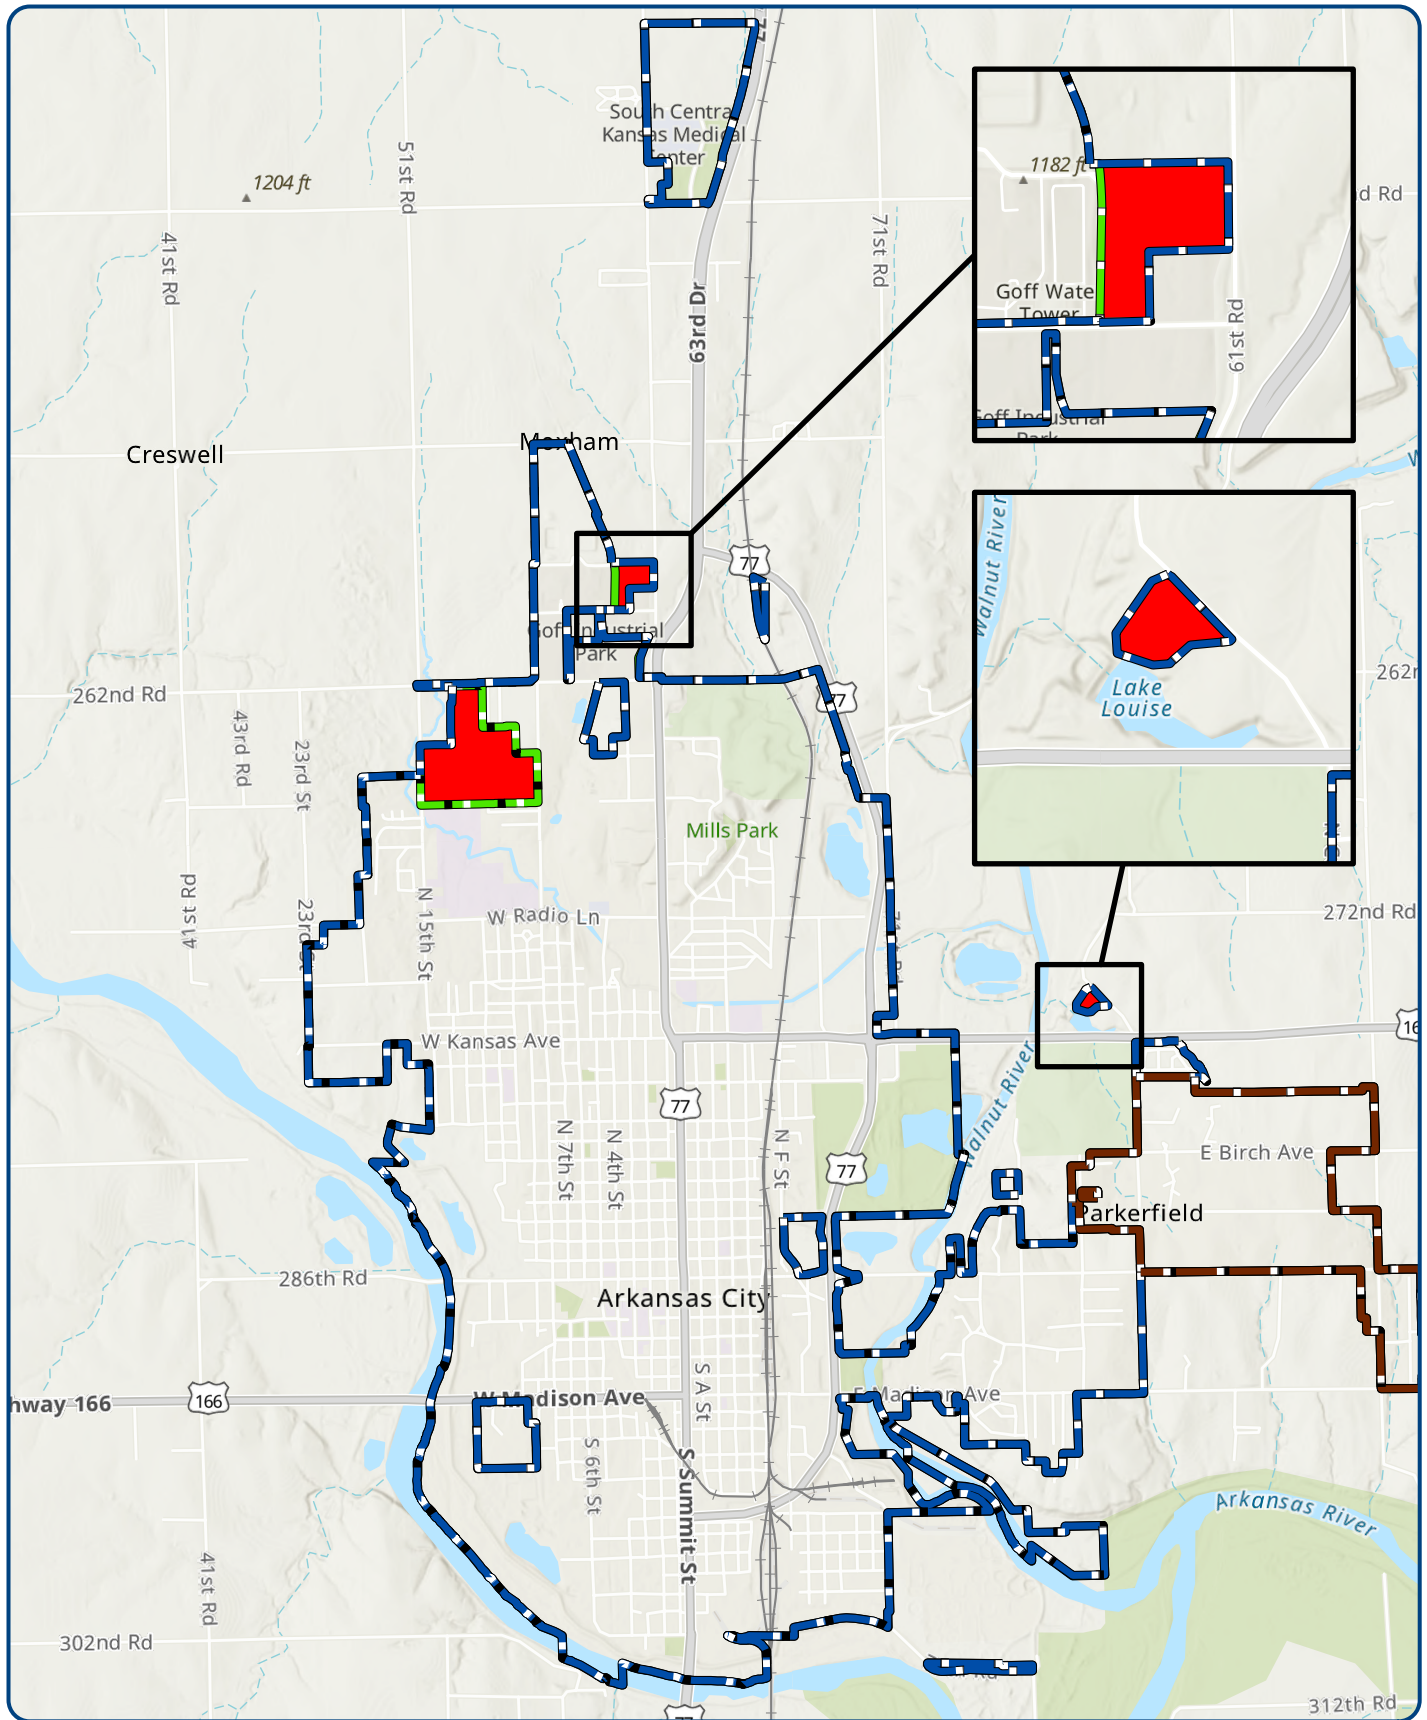

# Legal Boundary

Produced by the City of Arkansas City GIS using the best available data to date. The City makes no warranty or representation, expressed or implied, with respect to the data displayed. January 27, 2025

0 0.33 0.65 1.3 Mile

-  Parkerfield Boundary
-  Current Boundary
-  2023 & 2024 Annexations
-  2022 City Limits